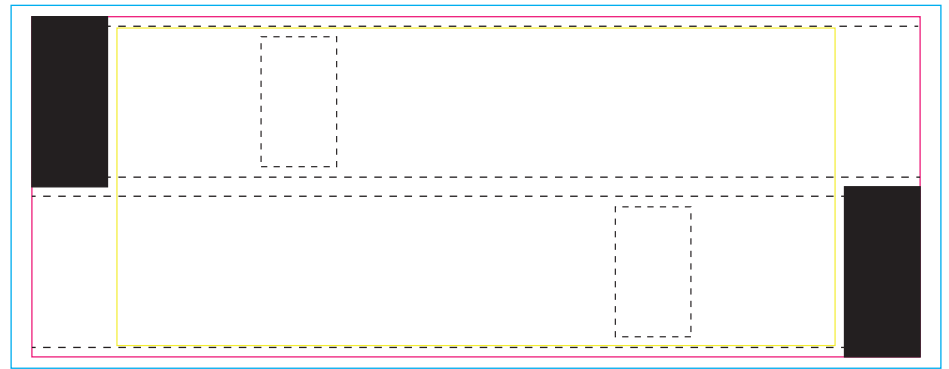

Product: PCH906
Product Size: Dia:100cm,L:88cm,arc:120cm
Decoration Options: Digital print,Sreen print

Digital print

Shown at 10% actual size

Print size: 1000mm(w) x 1000mm(h)

- Knife line
- Safe print area
- Bleed area

Screen print

Shown at 10% actual size
Print size: 200mm(w) x 80mm(h)

Width Umbrella Strap With Digital Printing

Print Size: 235mm(W) x 90mm(H)
Shown at 50% actual size