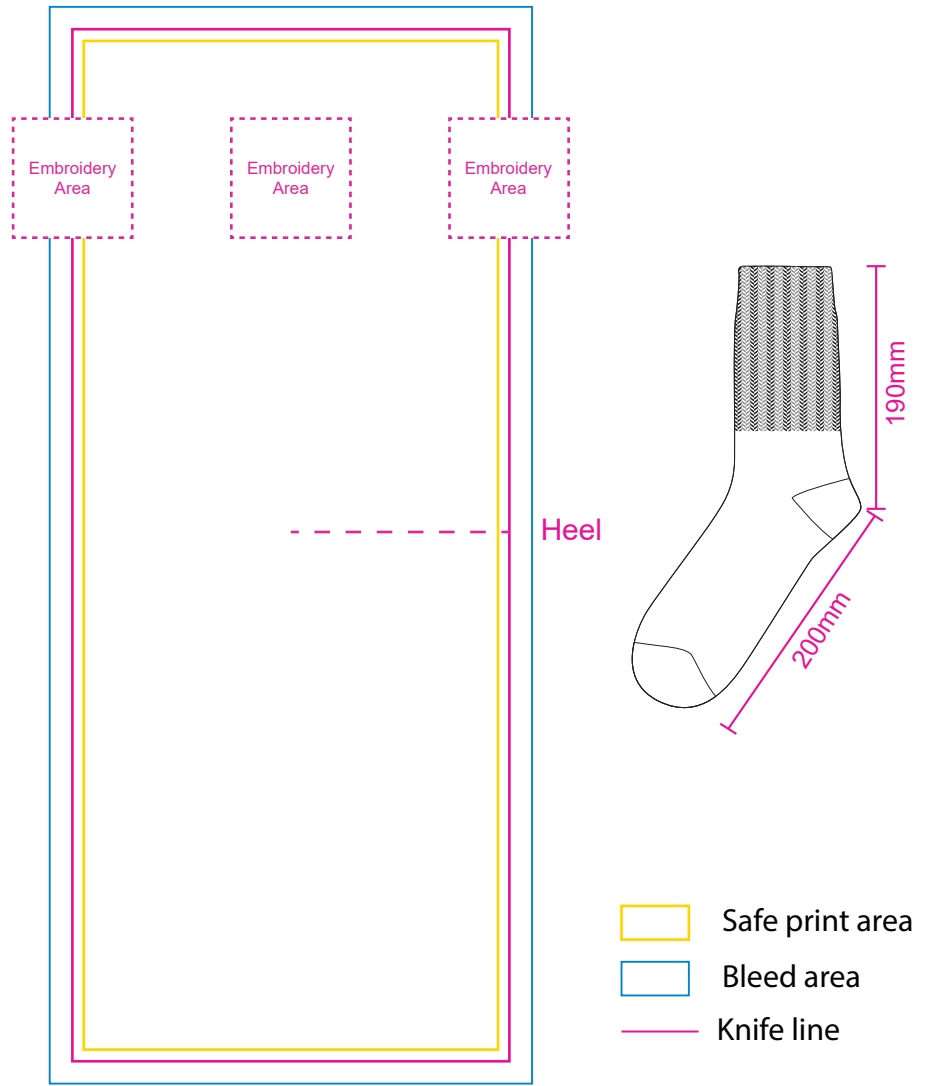

Product: PCH913
 Product Size: Socks: 200mm x 190mm
 Box: 360mm(l) x 60mm(h) x 110mm(w); Envelope: 220mm(w) x 110mm(h)
 Decoration Options: Socks: Jacquard craft, Embroidery, Silicone Print, Card: CMYK

Shown at 35% actual size

Jacquard size: 165.1mm(w) x 390mm(h)

Card

Print size: 72mm(w) x 170mm(h)
 Shown at 50% actual size

Paper Girdle

Product size: 84mm(w) x 70mm(h) x 20mm(d)
 Print size: 238mm(w) x 70mm(h)

- Knife line
- Safe print area
- Bleed line

Left

Right

190mm

200mm

Print Size: 75mm(W) x 180mm(H)
Shown at 70% actual size