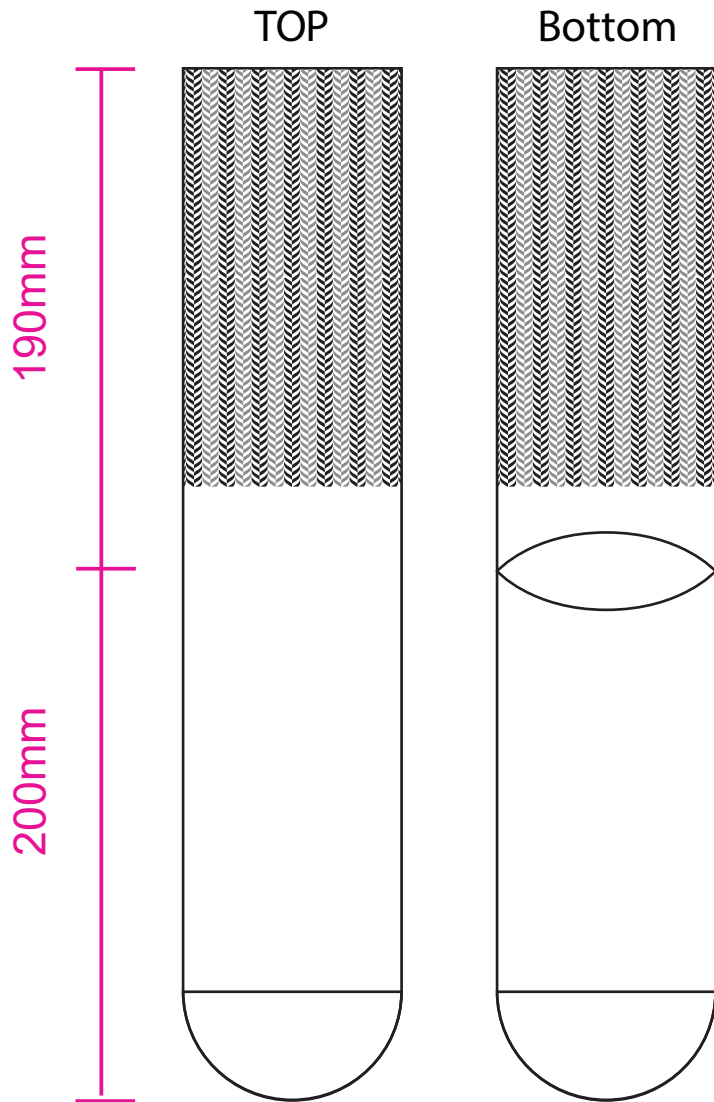

Product: PCH913
 Product Size: Socks: 200mm x 190mm
 Box: 360mm(l) x 60mm(h) x 110mm(w); Envelope: 220mm(w) x 110mm(h)
 Decoration Options: Socks: Jacquard craft, Embroidery, Silicone Print, Card: CMYK

Shown at 35% actual size

Jacquard size: 165.1mm(w) x 390mm(h)

Card

Print size: 72mm(w) x 170mm(h)
 Shown at 50% actual size

Paper Girdle

Product size: 84mm(w) x 70mm(h) x 20mm(d)
 Print size: 238mm(w) x 70mm(h)

- Knife line
- Safe print area
- Bleed line

Left

Right

190mm

200mm

Print Size: 75mm(W) x 180mm(H)
Shown at 70% actual size