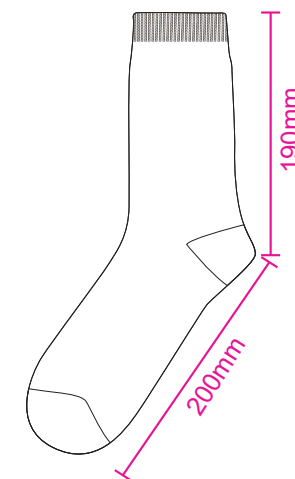

Product: PCH915
 Product Size: 200mm x 190mm
 Decoration Options: Jacquard craft, Embroidery, Silicone Print

Shown at 35% actual size

Print size: 165.1mm(w) x 390mm(h)

- Knife line
- Safe print area
- Bleed line

Card

Print size: 72mm(w) x 170mm(h)
 Shown at 50% actual size

Left

Right

Print Size: 75mm(W) x 180mm(H)

Shown at 50% actual size