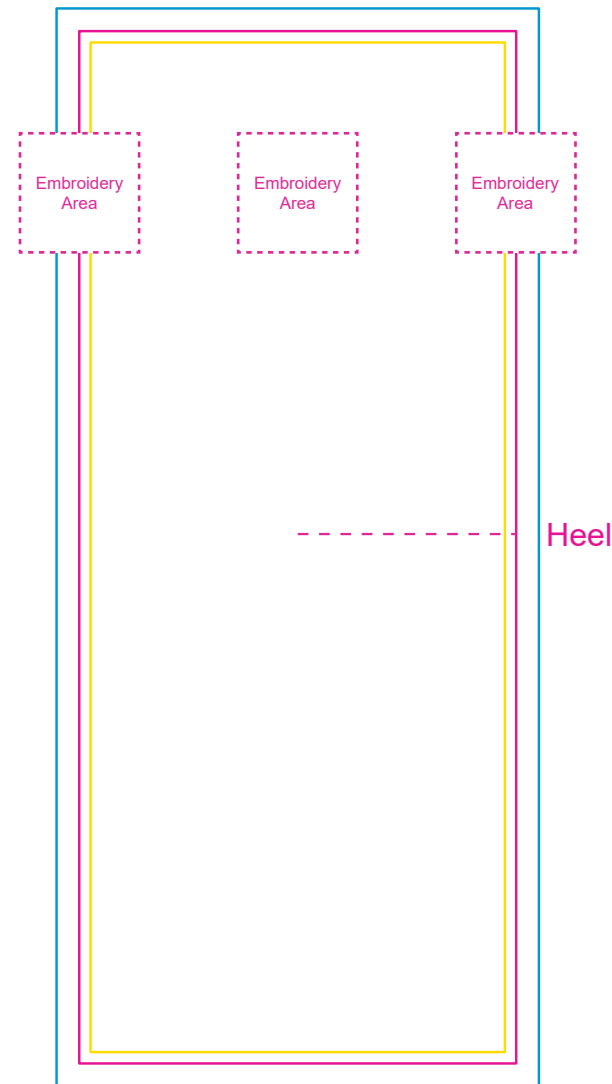

Product: PCH915
 Product Size: 200mm x 190mm
 Decoration Options: Jacquard craft, Embroidery, Silicone Print

Shown at 35% actual size

Print size: 165.1mm(w) x 390mm(h)

- Knife line
- Safe print area
- Bleed line

Card

Print size: 72mm(w) x 170mm(h)
 Shown at 50% actual size

Left

Right

Print Size: 75mm(W) x 180mm(H)

Shown at 50% actual size