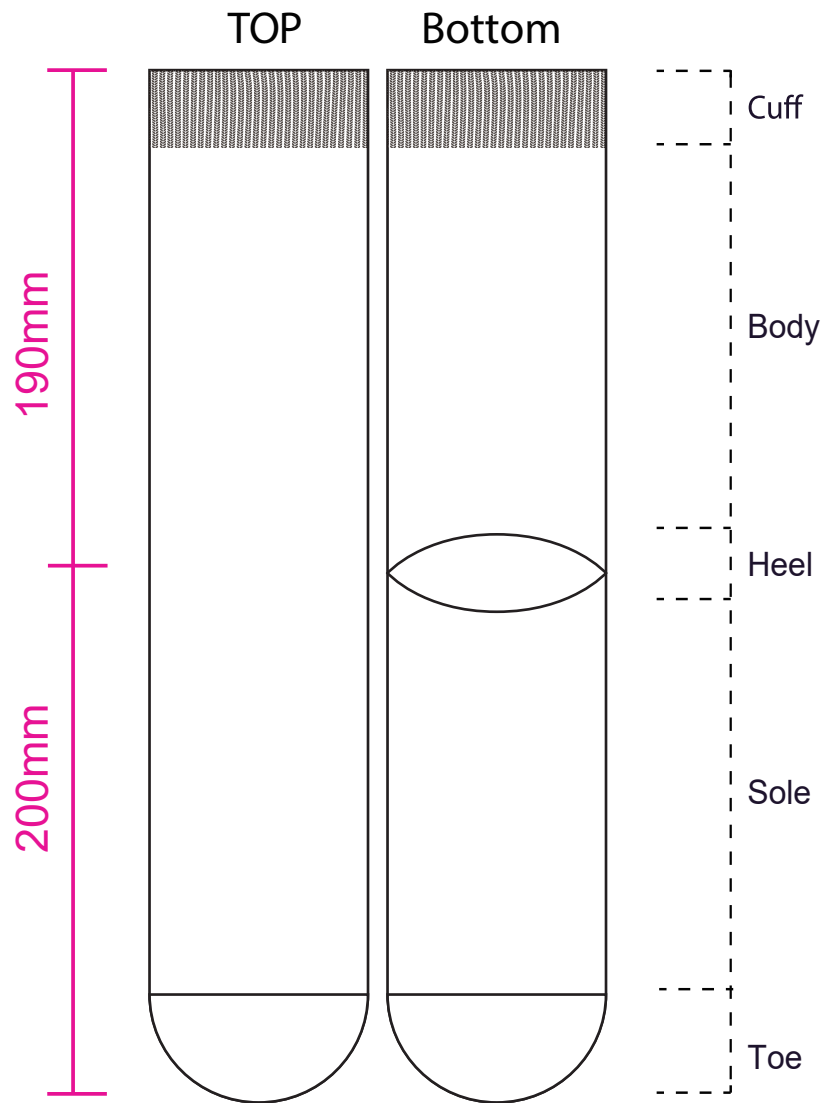

Product: PCH915
 Product Size: 200mm x 190mm
 Decoration Options: Jacquard craft, Embroidery, Silicone Print

Shown at 35% actual size

Print size: 165.1mm(w) x 390mm(h)

- Knife line
- Safe print area
- Bleed line

Card

Print size: 72mm(w) x 170mm(h)
 Shown at 50% actual size

Left

Right

Print Size: 75mm(W) x 180mm(H)

Shown at 50% actual size