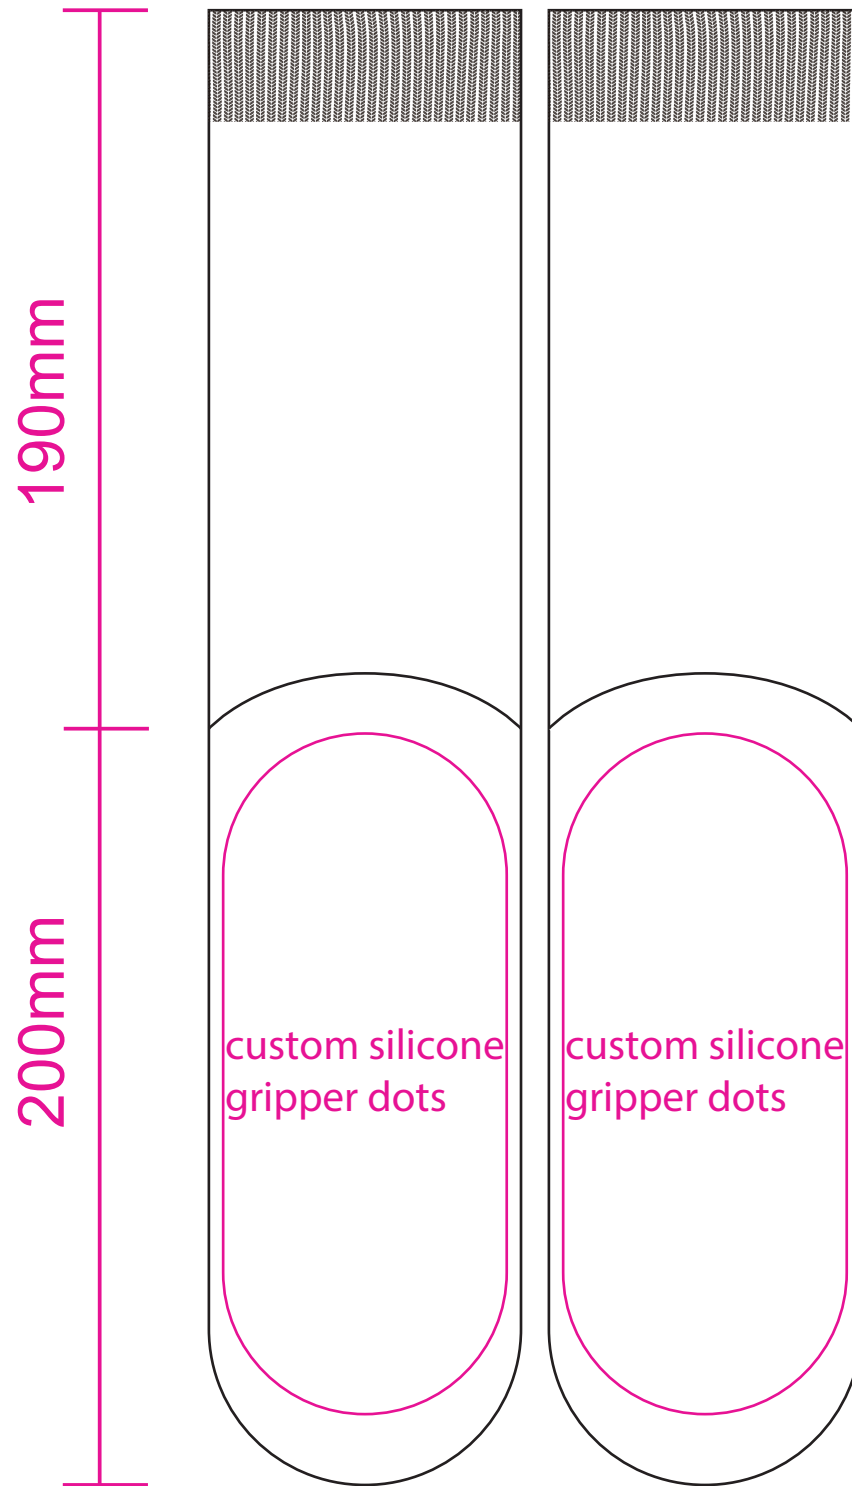

Product: PCH915
 Product Size: 200mm x 190mm
 Decoration Options: Jacquard craft, Embroidery, Silicone Print

Shown at 35% actual size

Print size: 165.1mm(w) x 390mm(h)

- Knife line
- Safe print area
- Bleed line

Card

Print size: 72mm(w) x 170mm(h)
 Shown at 50% actual size

Left

Right

Print Size: 75mm(W) x 180mm(H)

Shown at 50% actual size