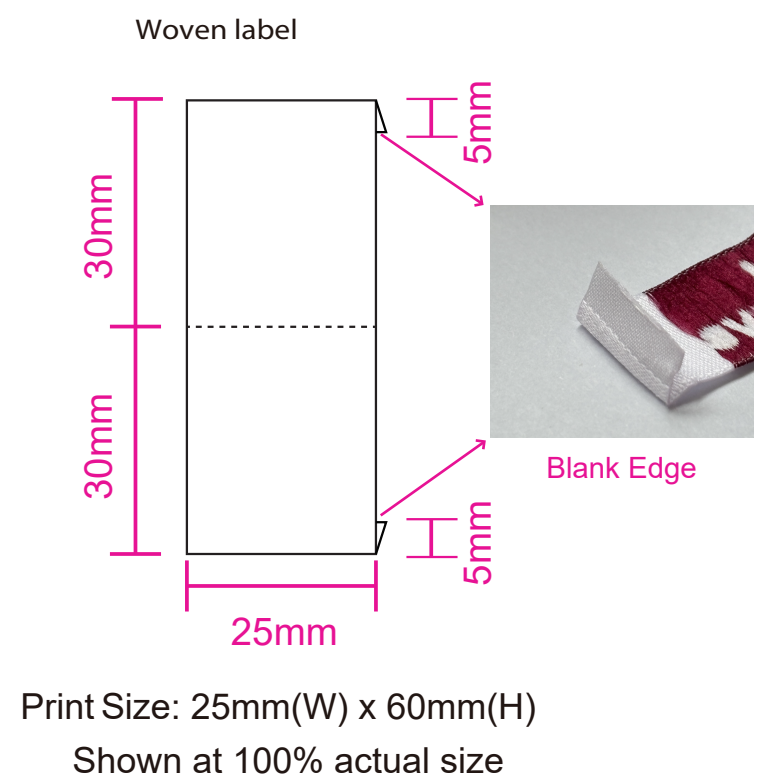

Product: PCH916
 Product Size: Socks: 200mm x 190mm
 Card A: 72x170mm; Box: 360mm(l)x60mmx110mm; Envelope: 220mmx110mm; Kraft Paper Cylinder: 65mm(dia)x130mm
 ; Woven Label: 25mm x 60mm
 Decoration Options: Socks: Jacquard craft, Embroidery, Silicone Print, Card, Box, Envelope: CMYK, Kraft Paper Cylinder: Digital label, CMYK, Woven Label

Shown at 60% actual size

Left

Right

190mm

200mm

Print Size: 75mm(W) x 180mm(H)
Shown at 70% actual size

Packaging

Print size: 410mm(w) x 160mm(h)
 *The box is only printed on the lid.

- Knife line
- Safe print area
- Bleed line

Envelope

Print size: 234mm(w) x 110mm(h)
 Shown at 50% actual size

Print size: 220mm(w) x 152mm(h)
 Shown at 50% actual size

- Knife line
- Safe print area
- Bleed line

Kraft Paper Cylinder

Digital label

Shown at 50% actual size
 A: Print size: 75mm(w) x 100mm(h)
 B: Print size: 40mm(w) x 30mm(h)

CMYK

Shown at 50% actual size
 Print size: 214mm(w) x 150mm(h)

Shown at 50% actual size
 Print size: 63.5mm(w) x 63.5mm(h)