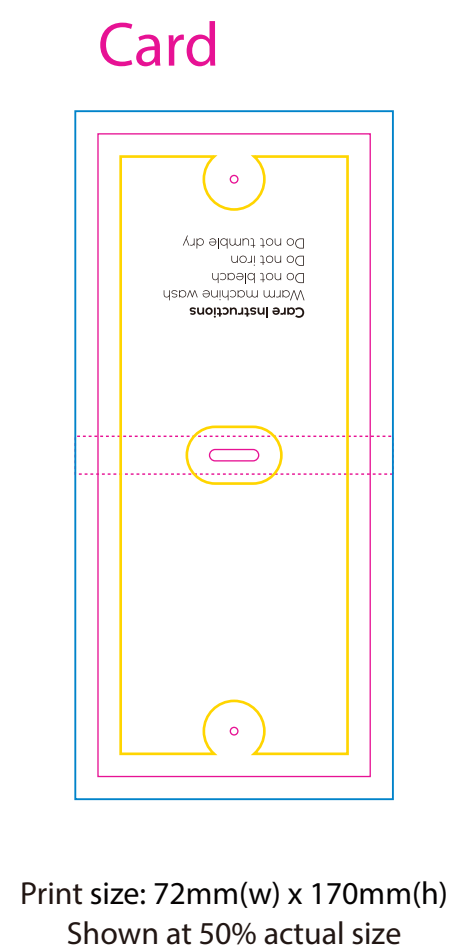

Product: PCH916
 Product Size: Socks: 200mm x 190mm
 Card A: 72x170mm; Box: 360mm(l)x60mmx110mm; Envelope: 220mmx110mm; Kraft Paper Cylinder: 65mm(dia)x130mm
 ; Woven Label: 25mm x 60mm
 Decoration Options: Socks: Jacquard craft, Embroidery, Silicone Print, Card, Box, Envelope: CMYK, Kraft Paper Cylinder: Digital label, CMYK, Woven Label

Shown at 60% actual size

Left

Right

190mm

200mm

Print Size: 75mm(W) x 180mm(H)
Shown at 70% actual size

Packaging

Print size: 410mm(w) x 160mm(h)
 *The box is only printed on the lid.

- Knife line
- Safe print area
- Bleed line

Envelope

Print size: 234mm(w) x 110mm(h)
 Shown at 50% actual size

Print size: 220mm(w) x 152mm(h)
 Shown at 50% actual size

- Knife line
- Safe print area
- Bleed line

Kraft Paper Cylinder

Digital label

Shown at 50% actual size
 A: Print size: 75mm(w) x 100mm(h)
 B: Print size: 40mm(w) x 30mm(h)

CMYK

Shown at 50% actual size
 Print size: 214mm(w) x 150mm(h)

Shown at 50% actual size
 Print size: 63.5mm(w) x 63.5mm(h)