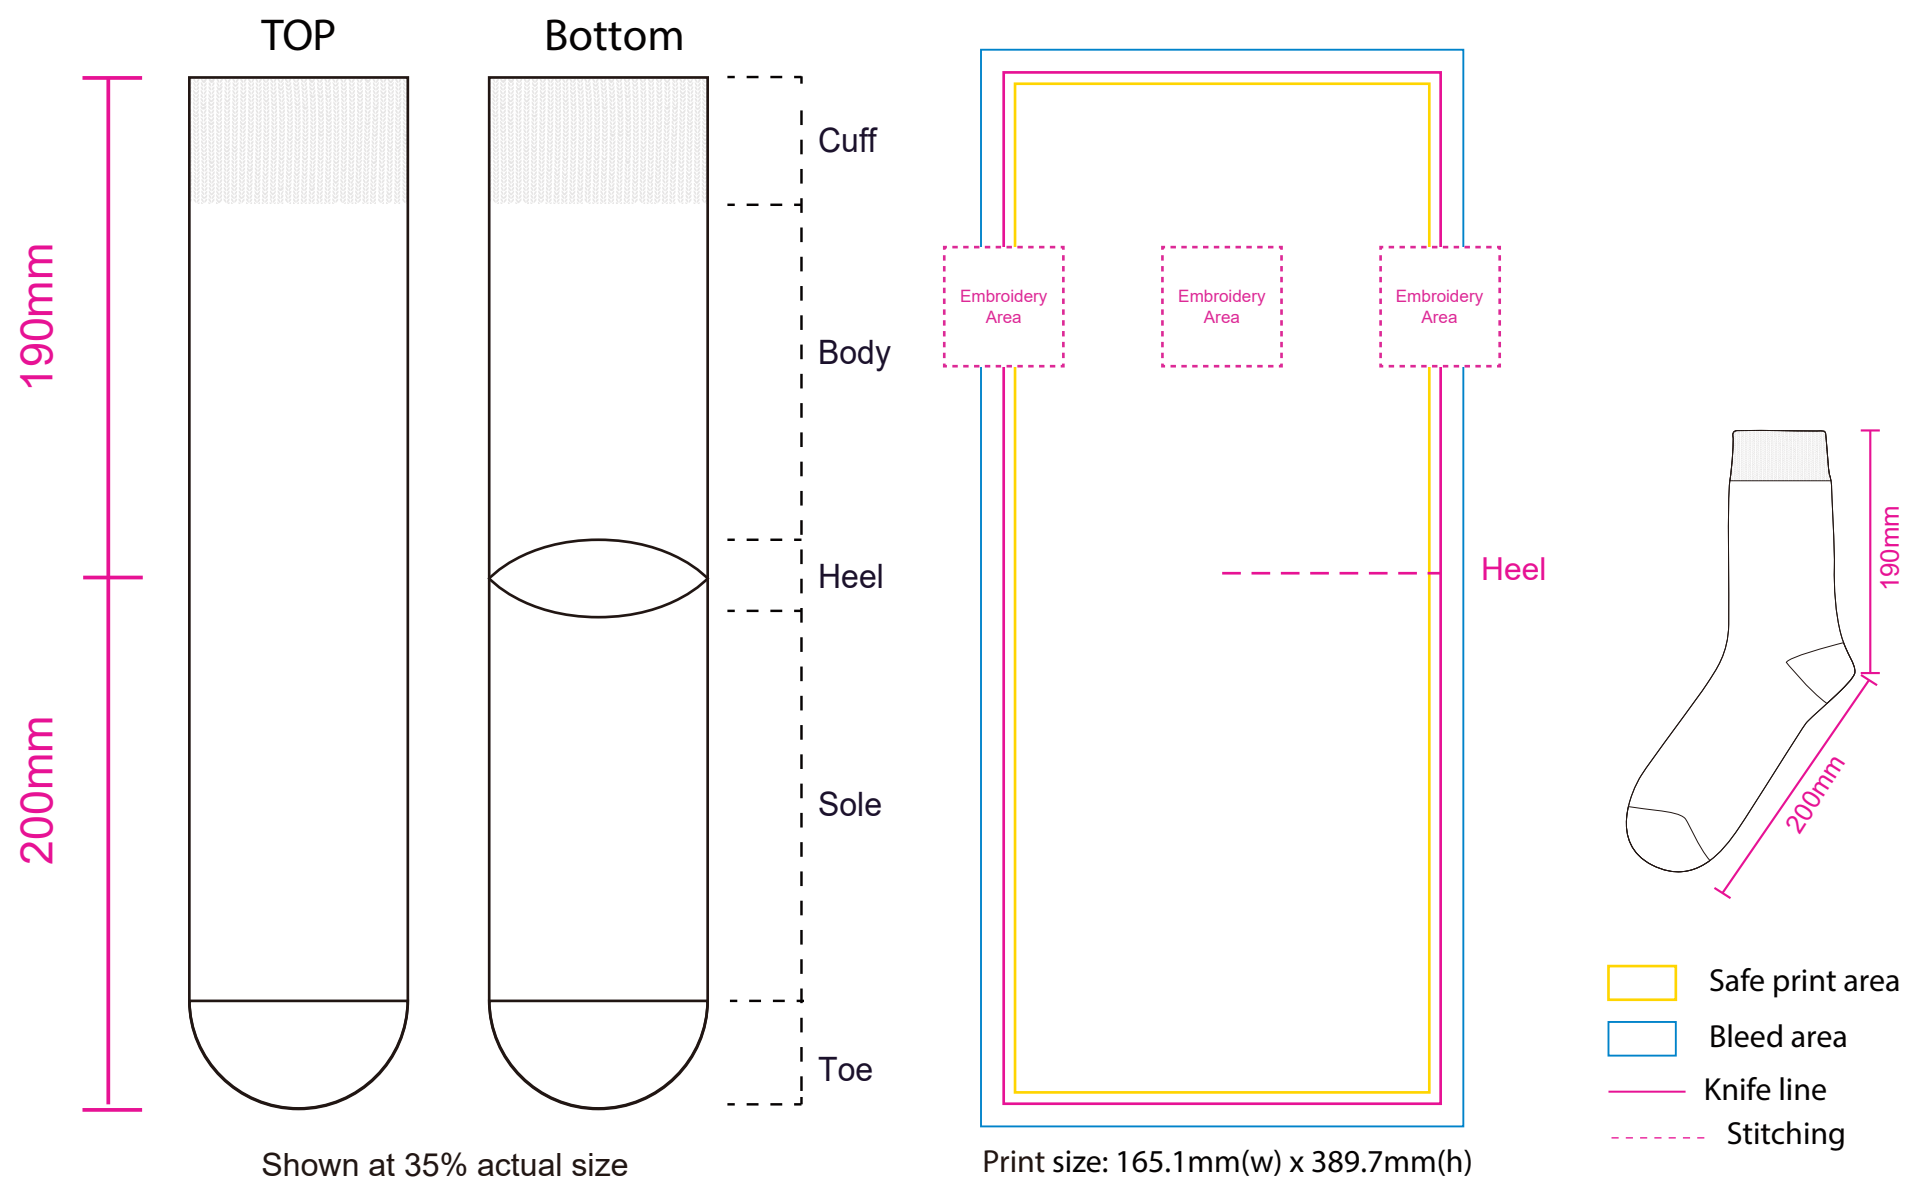

Product: PCH916
 Product Size: Socks: 200mm x 190mm
 Card A: 72x170mm; Box: 360mm(l)x60mmx110mm; Envelope: 220mmx110mm; Kraft Paper Cylinder: 65mm(dia)x130mm
 ; Woven Label: 25mm x 60mm
 Decoration Options: Socks: Jacquard craft, Embroidery, Silicone Print, Card, Box, Envelope: CMYK, Kraft Paper Cylinder: Digital label, CMYK, Woven Label

Shown at 60% actual size

Left

Right

190mm

200mm

Print Size: 75mm(W) x 180mm(H)
Shown at 70% actual size

Packaging

Print size: 410mm(w) x 160mm(h)
 *The box is only printed on the lid.

- Knife line
- Safe print area
- Bleed line

Envelope

Print size: 234mm(w) x 110mm(h)
 Shown at 50% actual size

Print size: 220mm(w) x 152mm(h)
 Shown at 50% actual size

- Knife line
- Safe print area
- Bleed line

Kraft Paper Cylinder

Digital label

Shown at 50% actual size
 A: Print size: 75mm(w) x 100mm(h)
 B: Print size: 40mm(w) x 30mm(h)

CMYK

Shown at 50% actual size
 Print size: 214mm(w) x 150mm(h)

Shown at 50% actual size
 Print size: 63.5mm(w) x 63.5mm(h)