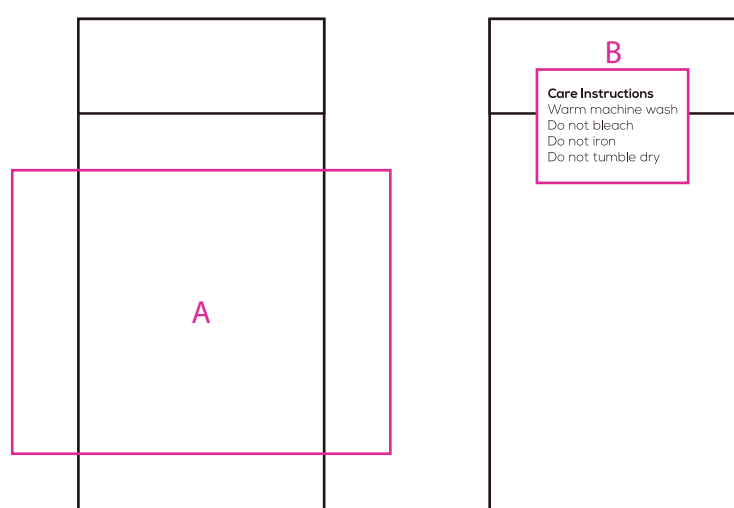

Product: PCH916
 Product Size: Socks: 200mm x 190mm
 Card A: 72x170mm; Box: 360mm(l)x60mmx110mm; Envelope: 220mmx110mm; Kraft Paper Cylinder: 65mm(dia)x130mm
 ; Woven Label: 25mm x 60mm
 Decoration Options: Socks: Jacquard craft, Embroidery, Silicone Print, Card, Box, Envelope: CMYK, Kraft Paper Cylinder: Digital label, CMYK, Woven Label

Shown at 60% actual size

Left

Right

190mm

200mm

Print Size: 75mm(W) x 180mm(H)
Shown at 70% actual size

Packaging

Print size: 410mm(w) x 160mm(h)
 *The box is only printed on the lid.

- Knife line
- Safe print area
- Bleed line

Envelope

Print size: 234mm(w) x 110mm(h)
 Shown at 50% actual size

Print size: 220mm(w) x 152mm(h)
 Shown at 50% actual size

- Knife line
- Safe print area
- Bleed line

Kraft Paper Cylinder

Digital label

Shown at 50% actual size
 A: Print size: 75mm(w) x 100mm(h)
 B: Print size: 40mm(w) x 30mm(h)

CMYK

Shown at 50% actual size
 Print size: 214mm(w) x 150mm(h)

Shown at 50% actual size
 Print size: 63.5mm(w) x 63.5mm(h)