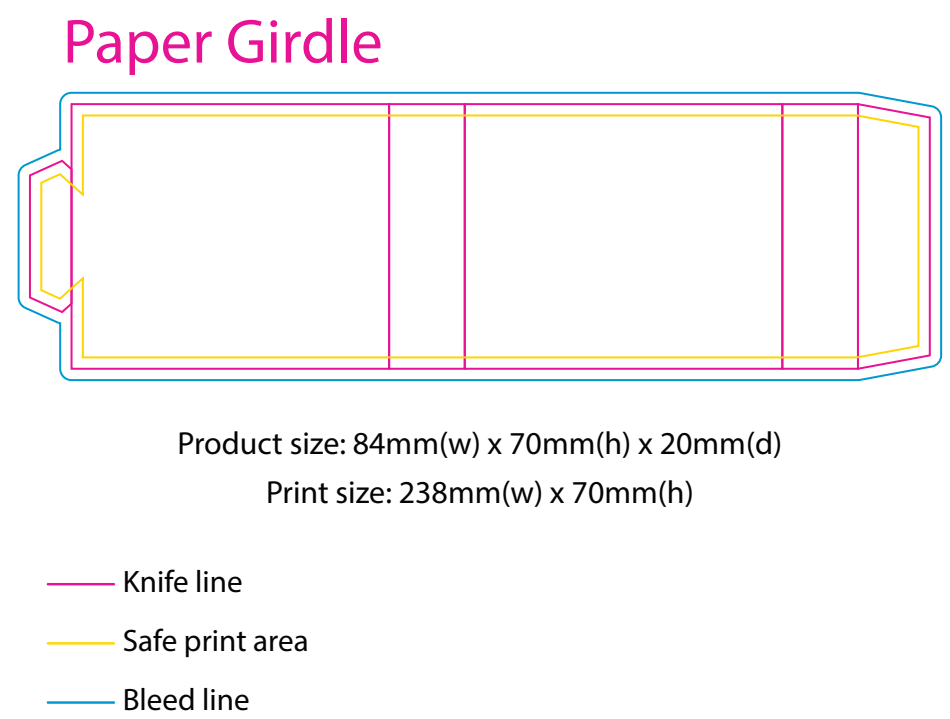

Product: PCH916
 Product Size: Socks: 200mm x 190mm
 Card A: 72x170mm; Box: 360mm(l)x60mmx110mm; Envelope: 220mmx110mm; Kraft Paper Cylinder: 65mm(dia)x130mm
 ; Woven Label: 25mm x 60mm
 Decoration Options: Socks: Jacquard craft, Embroidery, Silicone Print, Card, Box, Envelope: CMYK, Kraft Paper Cylinder: Digital label, CMYK, Woven Label

Shown at 60% actual size

Left

Right

190mm

200mm

Print Size: 75mm(W) x 180mm(H)
Shown at 70% actual size

Packaging

Print size: 410mm(w) x 160mm(h)
 *The box is only printed on the lid.

- Knife line
- Safe print area
- Bleed line

Envelope

Print size: 234mm(w) x 110mm(h)
 Shown at 50% actual size

Print size: 220mm(w) x 152mm(h)
 Shown at 50% actual size

- Knife line
- Safe print area
- Bleed line

Kraft Paper Cylinder

Digital label

Shown at 50% actual size
 A: Print size: 75mm(w) x 100mm(h)
 B: Print size: 40mm(w) x 30mm(h)

CMYK

Shown at 50% actual size
 Print size: 214mm(w) x 150mm(h)

Shown at 50% actual size
 Print size: 63.5mm(w) x 63.5mm(h)