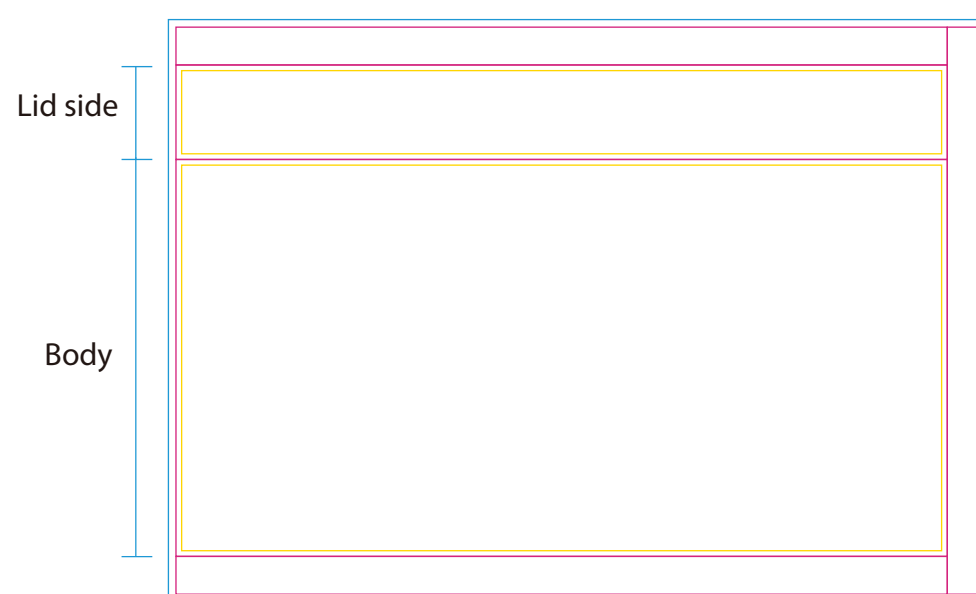

Product: PCH916
 Product Size: Socks: 200mm x 190mm
 Card A: 72x170mm; Box: 360mm(l)x60mmx110mm; Envelope: 220mmx110mm; Kraft Paper Cylinder: 65mm(dia)x130mm
 ; Woven Label: 25mm x 60mm
 Decoration Options: Socks: Jacquard craft, Embroidery, Silicone Print, Card, Box, Envelope: CMYK, Kraft Paper Cylinder: Digital label, CMYK, Woven Label

Shown at 60% actual size

Left

Right

190mm

200mm

Print Size: 75mm(W) x 180mm(H)
Shown at 70% actual size

Packaging

Print size: 410mm(w) x 160mm(h)
 *The box is only printed on the lid.

- Knife line
- Safe print area
- Bleed line

Envelope

Print size: 234mm(w) x 110mm(h)
 Shown at 50% actual size

Print size: 220mm(w) x 152mm(h)
 Shown at 50% actual size

- Knife line
- Safe print area
- Bleed line

Kraft Paper Cylinder

Digital label

Shown at 50% actual size
 A: Print size: 75mm(w) x 100mm(h)
 B: Print size: 40mm(w) x 30mm(h)

CMYK

Shown at 50% actual size
 Print size: 214mm(w) x 150mm(h)

Shown at 50% actual size
 Print size: 63.5mm(w) x 63.5mm(h)