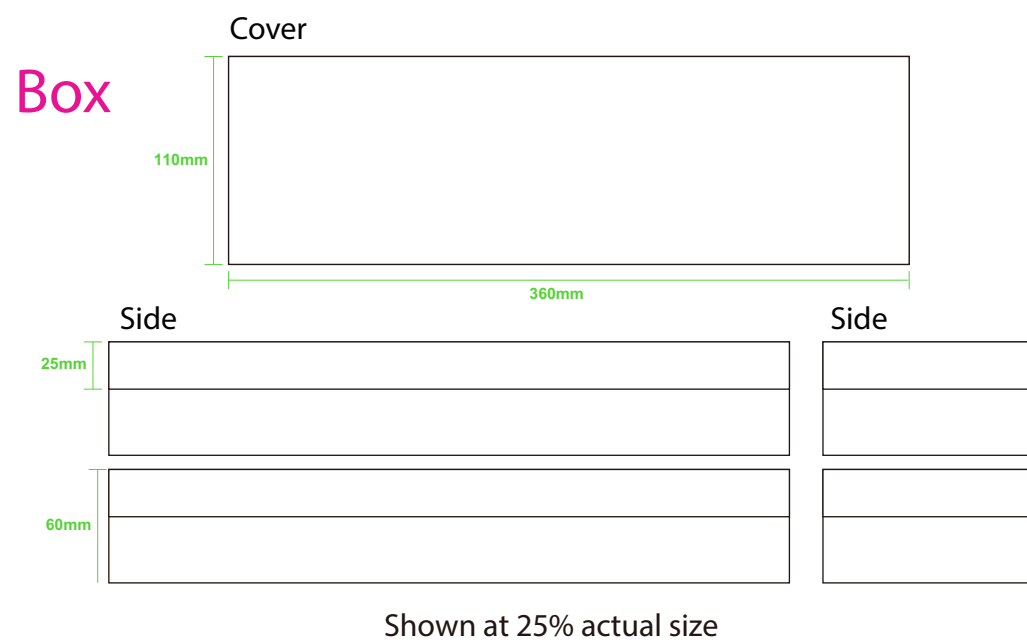

Product: PCH916
 Product Size: Socks: 200mm x 190mm
 Card A: 72x170mm; Box: 360mm(l)x60mmx110mm; Envelope: 220mmx110mm; Kraft Paper Cylinder: 65mm(dia)x130mm
 ; Woven Label: 25mm x 60mm
 Decoration Options: Socks: Jacquard craft, Embroidery, Silicone Print, Card, Box, Envelope: CMYK, Kraft Paper Cylinder: Digital label, CMYK, Woven Label

Shown at 60% actual size

Left

Right

190mm

200mm

Print Size: 75mm(W) x 180mm(H)
Shown at 70% actual size

Packaging

Print size: 410mm(w) x 160mm(h)
 *The box is only printed on the lid.

- Knife line
- Safe print area
- Bleed line

Envelope

Print size: 234mm(w) x 110mm(h)
 Shown at 50% actual size

Print size: 220mm(w) x 152mm(h)
 Shown at 50% actual size

- Knife line
- Safe print area
- Bleed line

Kraft Paper Cylinder

Digital label

Shown at 50% actual size
 A: Print size: 75mm(w) x 100mm(h)
 B: Print size: 40mm(w) x 30mm(h)

CMYK

Shown at 50% actual size
 Print size: 214mm(w) x 150mm(h)

Shown at 50% actual size
 Print size: 63.5mm(w) x 63.5mm(h)