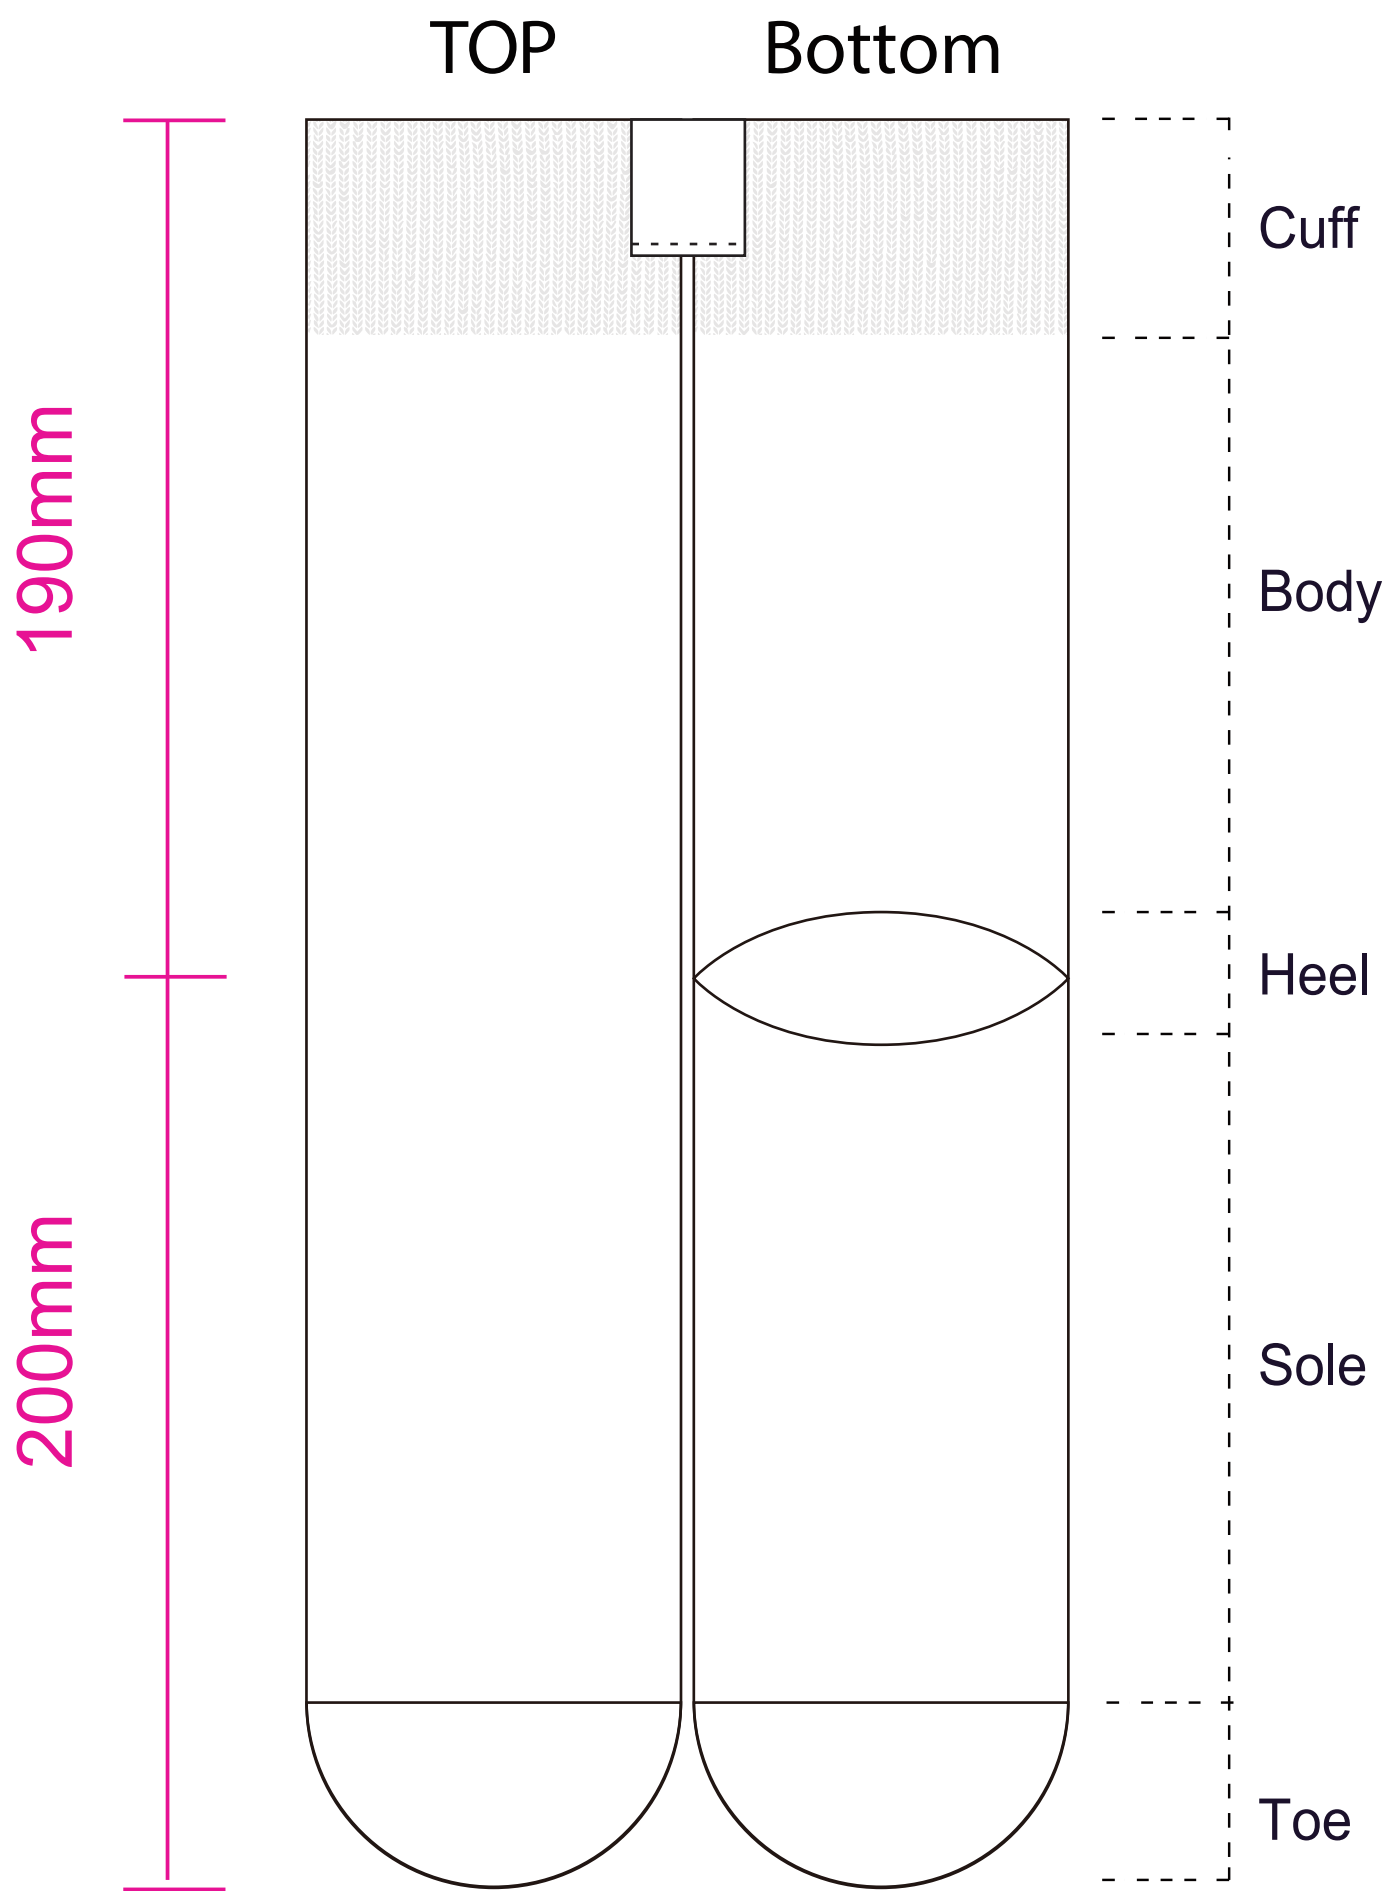

Product: PCH916
 Product Size: Socks: 200mm x 190mm
 Card A: 72x170mm; Box: 360mm(l)x60mmx110mm; Envelope: 220mmx110mm; Kraft Paper Cylinder: 65mm(dia)x130mm
 ; Woven Label: 25mm x 60mm
 Decoration Options: Socks: Jacquard craft, Embroidery, Silicone Print, Card, Box, Envelope: CMYK, Kraft Paper Cylinder: Digital label, CMYK, Woven Label

Shown at 60% actual size

Left

Right

190mm

200mm

Print Size: 75mm(W) x 180mm(H)
Shown at 70% actual size

Packaging

Print size: 410mm(w) x 160mm(h)
 *The box is only printed on the lid.

- Knife line
- Safe print area
- Bleed line

Envelope

Print size: 234mm(w) x 110mm(h)
 Shown at 50% actual size

Print size: 220mm(w) x 152mm(h)
 Shown at 50% actual size

- Knife line
- Safe print area
- Bleed line

Kraft Paper Cylinder

Digital label

Shown at 50% actual size
 A: Print size: 75mm(w) x 100mm(h)
 B: Print size: 40mm(w) x 30mm(h)

CMYK

Shown at 50% actual size
 Print size: 214mm(w) x 150mm(h)

Shown at 50% actual size
 Print size: 63.5mm(w) x 63.5mm(h)