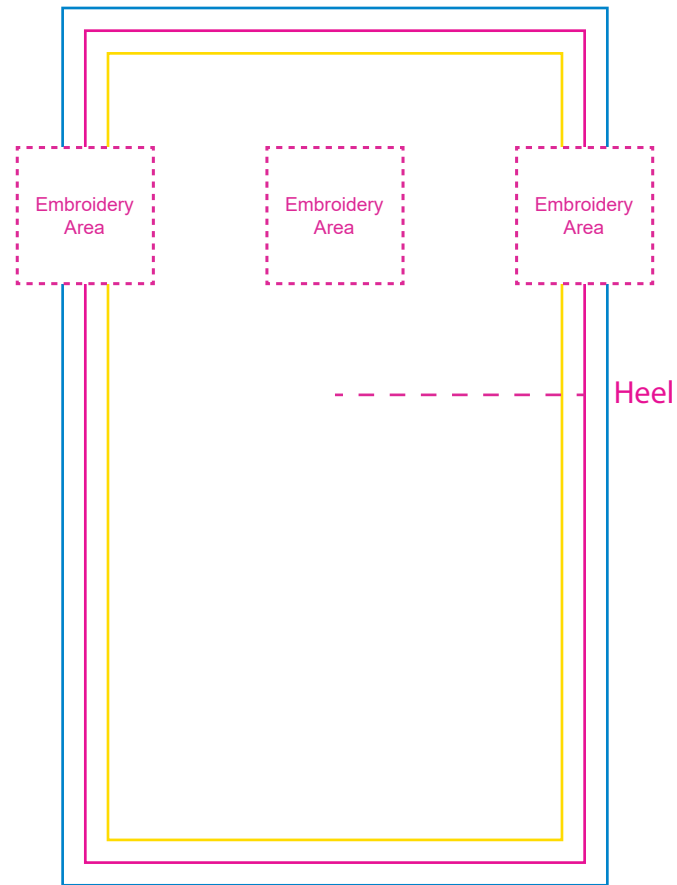

Product: PCH917
 Product Size: 155mm x 120mm
 Decoration Options: Jacquard craft, Embroidery, Silicone Print

Shown at 40% actual size

Print size: 165.1mm(w) x 275mm(h)

Print size: 72mm(w) x 170mm(h)
 Shown at 50% actual size

- Knife line
- Safe print area
- Bleed area

Left

Right

120mm

155mm

custom silicone
gripper dots

custom silicone
gripper dots

Print Size: 70mm(W) x 150mm(H)

Shown at 70% actual size