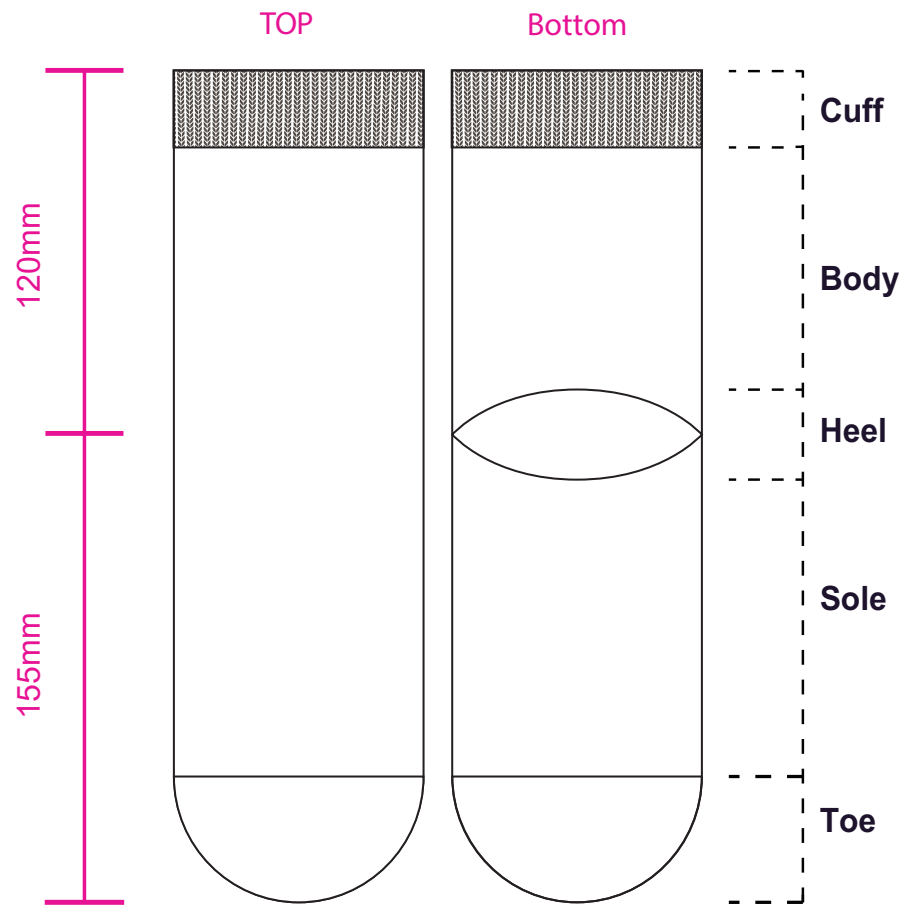

Product: PCH917
 Product Size: 155mm x 120mm
 Decoration Options: Jacquard craft, Embroidery, Silicone Print

Shown at 40% actual size

Print size: 165.1mm(w) x 275mm(h)

Print size: 72mm(w) x 170mm(h)
 Shown at 50% actual size

- Knife line
- Safe print area
- Bleed area

Left

Right

120mm

155mm

custom silicone
gripper dots

custom silicone
gripper dots

Print Size: 70mm(W) x 150mm(H)

Shown at 70% actual size