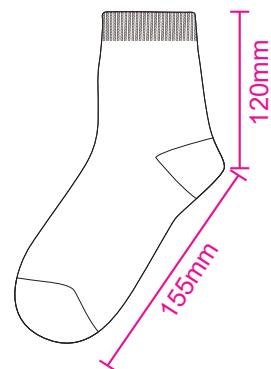

Product: PCH917
 Product Size: 155mm x 120mm
 Decoration Options: Jacquard craft, Embroidery, Silicone Print

Shown at 40% actual size

Print size: 165.1mm(w) x 275mm(h)

Print size: 72mm(w) x 170mm(h)
 Shown at 50% actual size

- Knife line
- Safe print area
- Bleed area

Left

Right

120mm

155mm

custom silicone
gripper dots

custom silicone
gripper dots

Print Size: 70mm(W) x 150mm(H)

Shown at 70% actual size