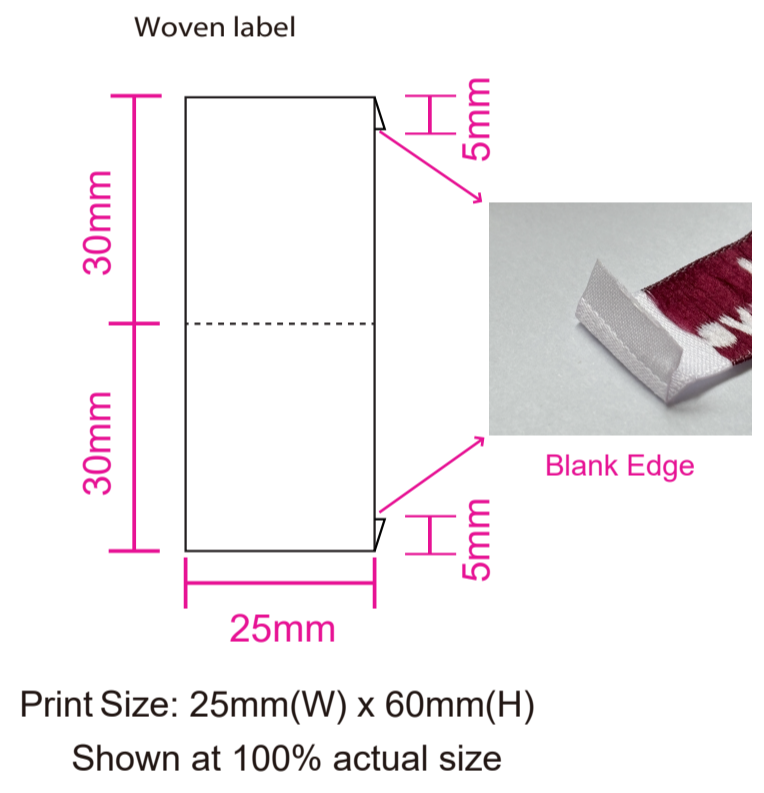

Product: PCH918
 Product Size: Socks: 200mm x 190mm
 Card A: 72x170mm; Box: 360mm(l)x60mmx110mm; Envelope: 220mmx110mm; Kraft Paper Cylinder: 65mm(dia)x130mm
 ; Woven Label: 25mm x 60mm
 Decoration Options: Socks: Jacquard craft, Embroidery, Silicone Print, Card, Box, Envelope: CMYK, Kraft Paper Cylinder: Digital label, CMYK, Woven Label

Left

Right

190mm

200mm

Print Size: 75mm(W) x 180mm(H)
Shown at 70% actual size

Packaging

Print size: 410mm(w) x 160mm(h)
 *The box is only printed on the lid.

- Knife line
- Safe print area
- Bleed line

Envelope

Print size: 234mm(w) x 110mm(h)
 Shown at 50% actual size

Print size: 220mm(w) x 152mm(h)
 Shown at 50% actual size

- Knife line
- Safe print area
- Bleed line

Kraft Paper Cylinder

Digital label

Shown at 50% actual size
 A: Print size: 75mm(w) x 100mm(h)
 B: Print size: 40mm(w) x 30mm(h)

CMYK

Shown at 50% actual size
 Print size: 214mm(w) x 150mm(h)

Shown at 50% actual size
 Print size: 63.5mm(w) x 63.5mm(h)