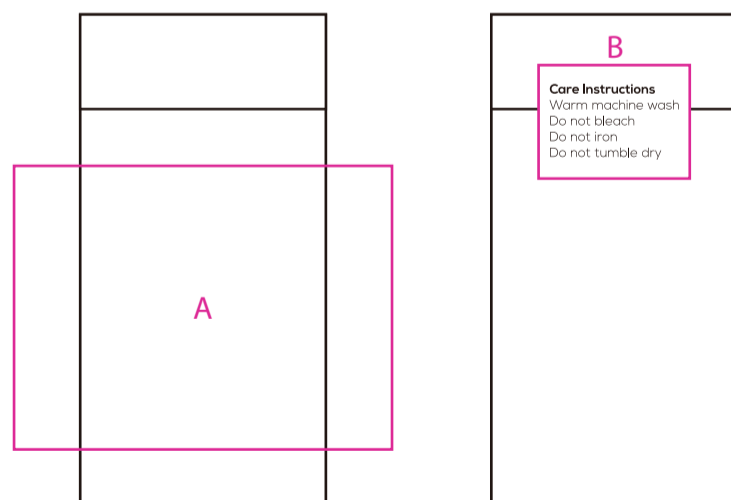

Product: PCH918
 Product Size: Socks: 200mm x 190mm
 Card A: 72x170mm; Box: 360mm(l)x60mmx110mm; Envelope: 220mmx110mm; Kraft Paper Cylinder: 65mm(dia)x130mm
 ; Woven Label: 25mm x 60mm
 Decoration Options: Socks: Jacquard craft, Embroidery, Silicone Print, Card, Box, Envelope: CMYK, Kraft Paper Cylinder: Digital label, CMYK, Woven Label

Left

Right

190mm

200mm

Print Size: 75mm(W) x 180mm(H)
Shown at 70% actual size

Packaging

Print size: 410mm(w) x 160mm(h)
 *The box is only printed on the lid.

- Knife line
- Safe print area
- Bleed line

Envelope

Print size: 234mm(w) x 110mm(h)
 Shown at 50% actual size

Print size: 220mm(w) x 152mm(h)
 Shown at 50% actual size

- Knife line
- Safe print area
- Bleed line

Kraft Paper Cylinder

Digital label

Shown at 50% actual size
 A: Print size: 75mm(w) x 100mm(h)
 B: Print size: 40mm(w) x 30mm(h)

CMYK

Shown at 50% actual size
 Print size: 214mm(w) x 150mm(h)

Shown at 50% actual size
 Print size: 63.5mm(w) x 63.5mm(h)