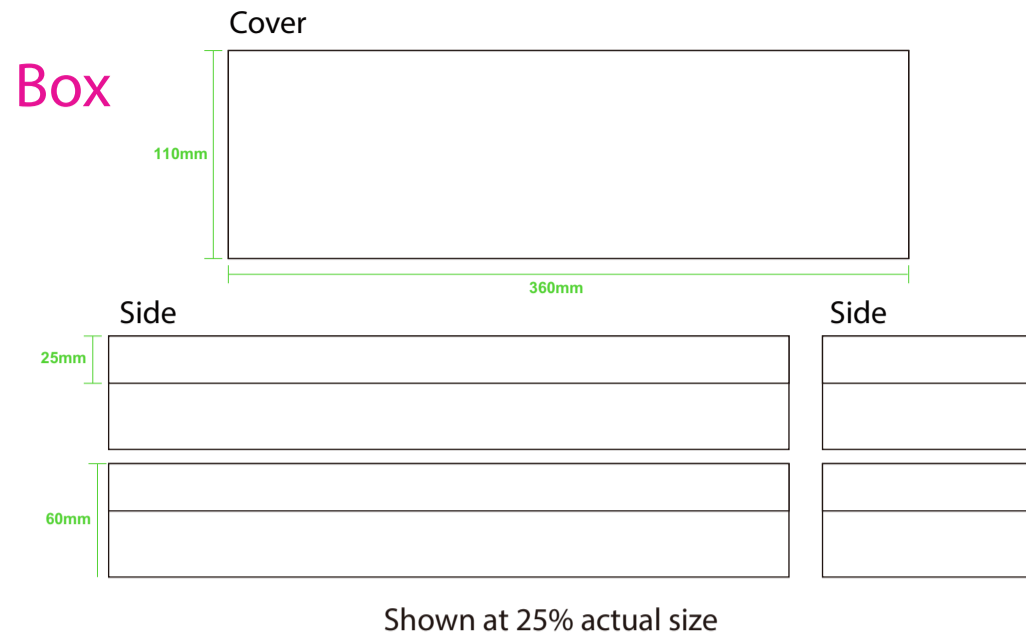

Product: PCH918
 Product Size: Socks: 200mm x 190mm
 Card A: 72x170mm; Box: 360mm(l)x60mmx110mm; Envelope: 220mmx110mm; Kraft Paper Cylinder: 65mm(dia)x130mm
 ; Woven Label: 25mm x 60mm
 Decoration Options: Socks: Jacquard craft, Embroidery, Silicone Print, Card, Box, Envelope: CMYK, Kraft Paper Cylinder: Digital label, CMYK, Woven Label

Left

Right

190mm

200mm

Print Size: 75mm(W) x 180mm(H)
Shown at 70% actual size

Packaging

Print size: 410mm(w) x 160mm(h)
 *The box is only printed on the lid.

- Knife line
- Safe print area
- Bleed line

Envelope

Print size: 234mm(w) x 110mm(h)
 Shown at 50% actual size

Print size: 220mm(w) x 152mm(h)
 Shown at 50% actual size

- Knife line
- Safe print area
- Bleed line

Kraft Paper Cylinder

Digital label

Shown at 50% actual size
 A: Print size: 75mm(w) x 100mm(h)
 B: Print size: 40mm(w) x 30mm(h)

CMYK

Shown at 50% actual size
 Print size: 214mm(w) x 150mm(h)

Shown at 50% actual size
 Print size: 63.5mm(w) x 63.5mm(h)