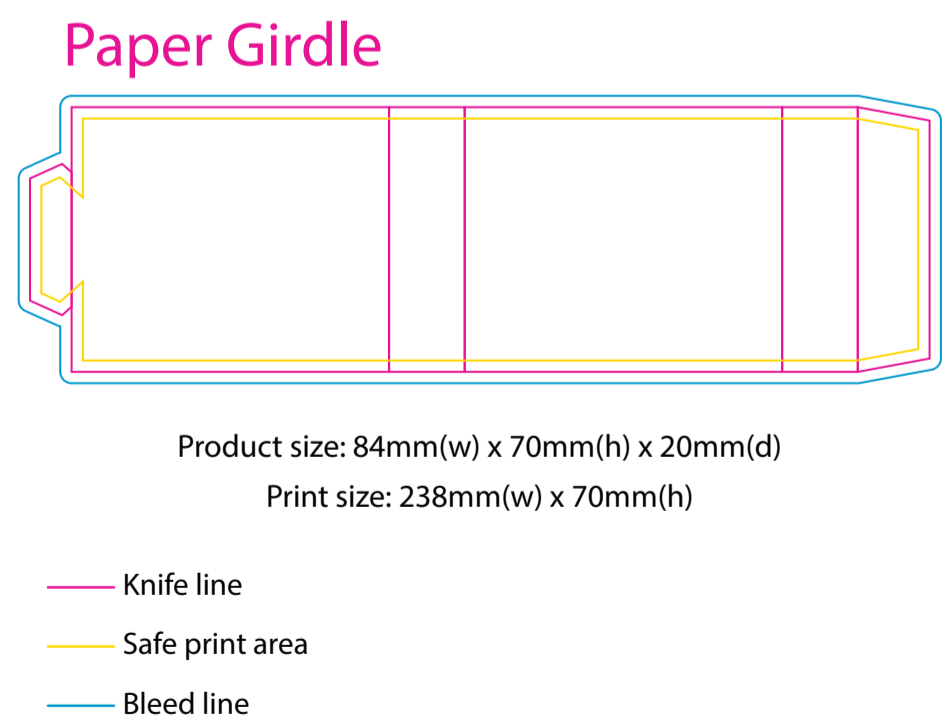

Product: PCH918
 Product Size: Socks: 200mm x 190mm
 Card A: 72x170mm; Box: 360mm(l)x60mmx110mm; Envelope: 220mmx110mm; Kraft Paper Cylinder: 65mm(dia)x130mm
 ; Woven Label: 25mm x 60mm
 Decoration Options: Socks: Jacquard craft, Embroidery, Silicone Print, Card, Box, Envelope: CMYK, Kraft Paper Cylinder: Digital label, CMYK, Woven Label

Left

Right

190mm

200mm

Print Size: 75mm(W) x 180mm(H)
Shown at 70% actual size

Packaging

Print size: 410mm(w) x 160mm(h)
 *The box is only printed on the lid.

- Knife line
- Safe print area
- Bleed line

Envelope

Print size: 234mm(w) x 110mm(h)
 Shown at 50% actual size

Print size: 220mm(w) x 152mm(h)
 Shown at 50% actual size

- Knife line
- Safe print area
- Bleed line

Kraft Paper Cylinder

Digital label

Shown at 50% actual size
 A: Print size: 75mm(w) x 100mm(h)
 B: Print size: 40mm(w) x 30mm(h)

CMYK

Shown at 50% actual size
 Print size: 214mm(w) x 150mm(h)

Shown at 50% actual size
 Print size: 63.5mm(w) x 63.5mm(h)