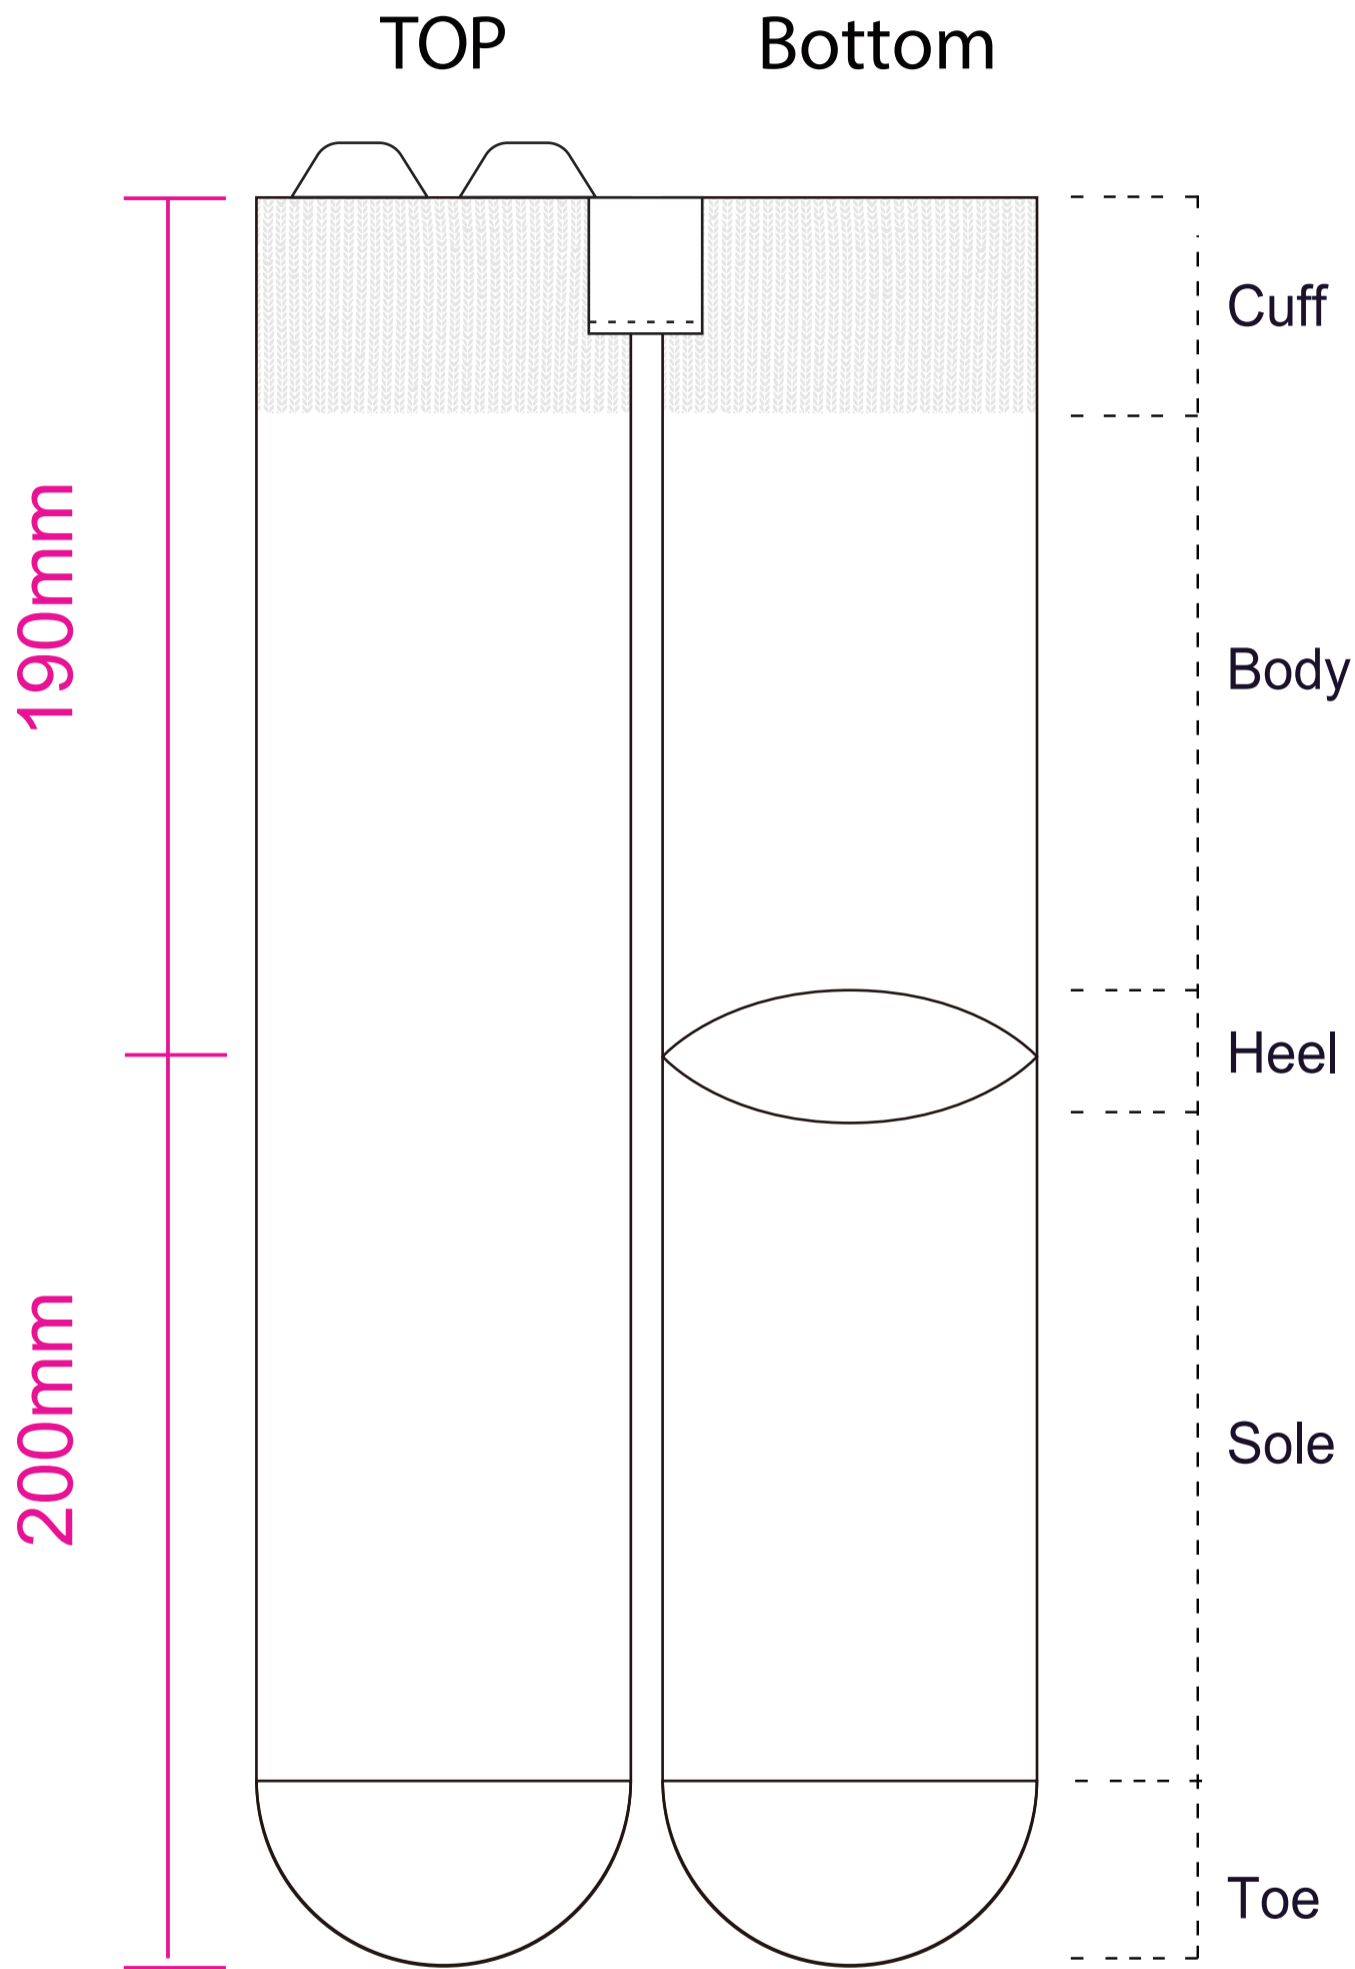

Product: PCH918
 Product Size: Socks: 200mm x 190mm
 Card A: 72x170mm; Box: 360mm(l)x60mmx110mm; Envelope: 220mmx110mm; Kraft Paper Cylinder: 65mm(dia)x130mm
 ; Woven Label: 25mm x 60mm
 Decoration Options: Socks: Jacquard craft, Embroidery, Silicone Print, Card, Box, Envelope: CMYK, Kraft Paper Cylinder: Digital label, CMYK, Woven Label

Left

Right

190mm

200mm

Print Size: 75mm(W) x 180mm(H)
Shown at 70% actual size

Packaging

Print size: 410mm(w) x 160mm(h)
 *The box is only printed on the lid.

- Knife line
- Safe print area
- Bleed line

Envelope

Print size: 234mm(w) x 110mm(h)
 Shown at 50% actual size

Print size: 220mm(w) x 152mm(h)
 Shown at 50% actual size

- Knife line
- Safe print area
- Bleed line

Kraft Paper Cylinder

Digital label

Shown at 50% actual size
 A: Print size: 75mm(w) x 100mm(h)
 B: Print size: 40mm(w) x 30mm(h)

CMYK

Shown at 50% actual size
 Print size: 214mm(w) x 150mm(h)

Shown at 50% actual size
 Print size: 63.5mm(w) x 63.5mm(h)