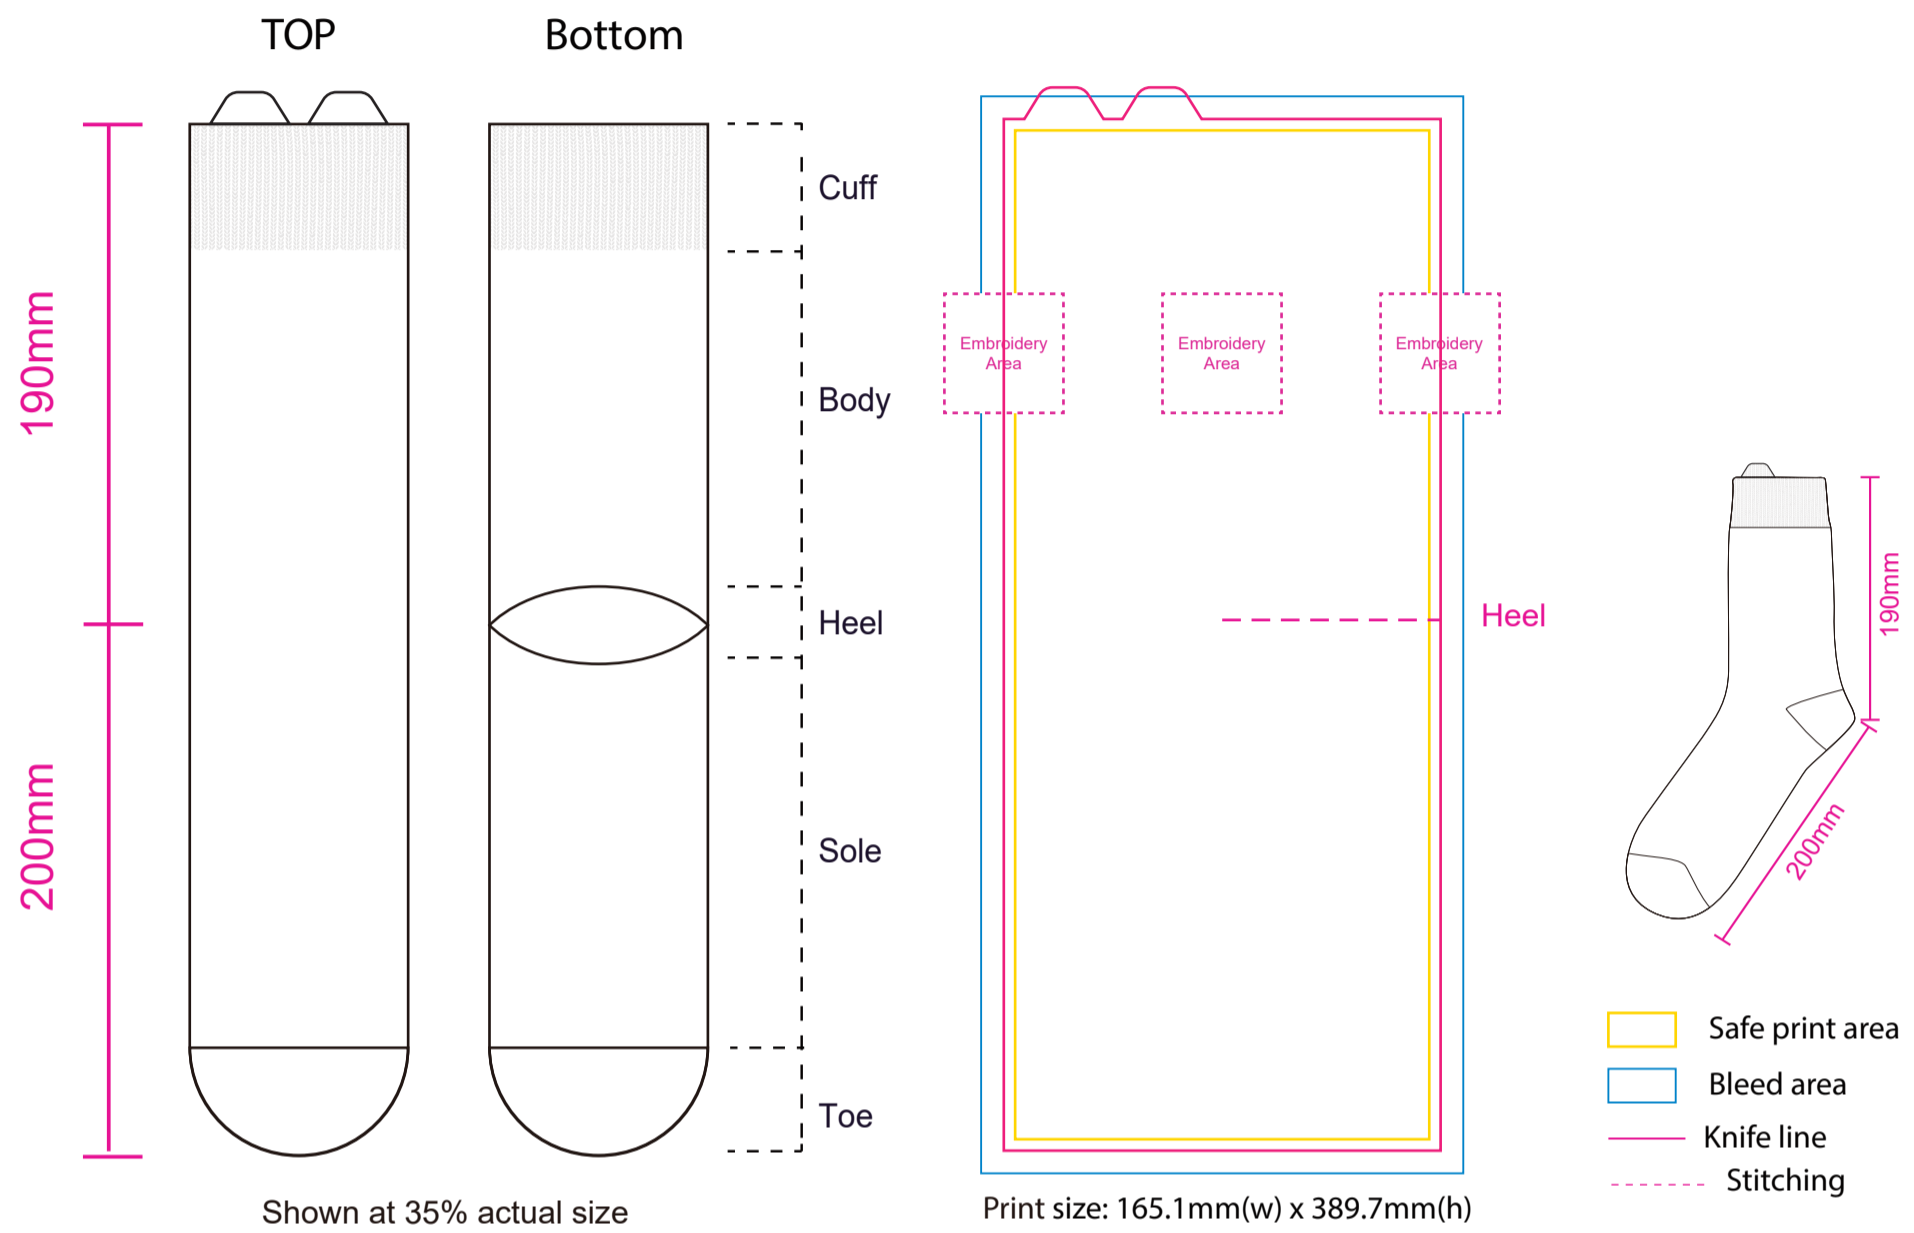

Product: PCH918
 Product Size: Socks: 200mm x 190mm
 Card A: 72x170mm; Box: 360mm(l)x60mmx110mm; Envelope: 220mmx110mm; Kraft Paper Cylinder: 65mm(dia)x130mm
 ; Woven Label: 25mm x 60mm
 Decoration Options: Socks: Jacquard craft, Embroidery, Silicone Print, Card, Box, Envelope: CMYK, Kraft Paper Cylinder: Digital label, CMYK, Woven Label

Left

Right

190mm

200mm

Print Size: 75mm(W) x 180mm(H)
Shown at 70% actual size

Packaging

Print size: 410mm(w) x 160mm(h)
 *The box is only printed on the lid.

- Knife line
- Safe print area
- Bleed line

Envelope

Print size: 234mm(w) x 110mm(h)
 Shown at 50% actual size

Print size: 220mm(w) x 152mm(h)
 Shown at 50% actual size

- Knife line
- Safe print area
- Bleed line

Kraft Paper Cylinder

Digital label

Shown at 50% actual size
 A: Print size: 75mm(w) x 100mm(h)
 B: Print size: 40mm(w) x 30mm(h)

CMYK

Shown at 50% actual size
 Print size: 214mm(w) x 150mm(h)

Shown at 50% actual size
 Print size: 63.5mm(w) x 63.5mm(h)