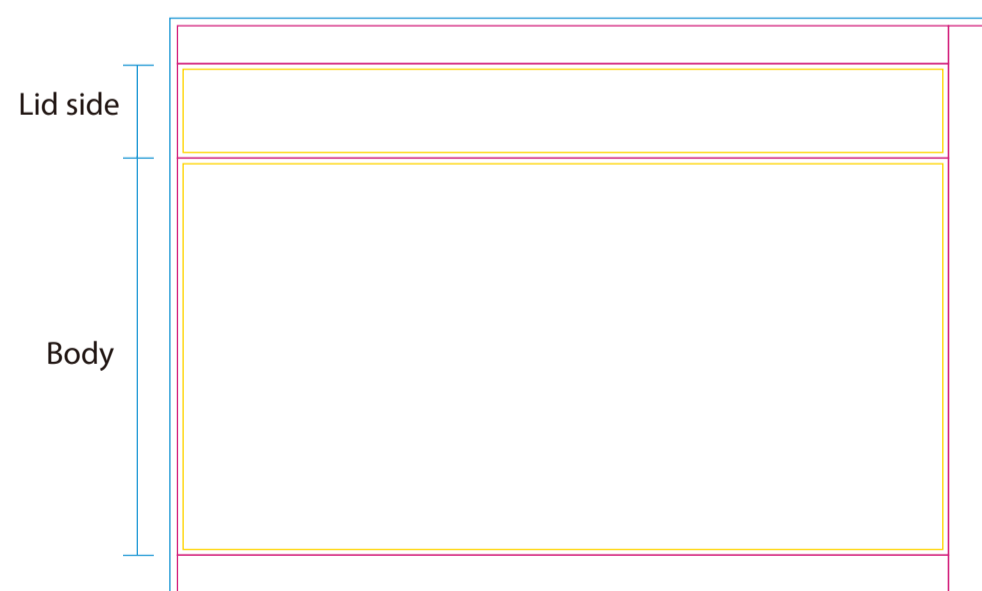

Left

Right

190mm

200mm

Print Size: 75mm(W) x 180mm(H)
Shown at 70% actual size

Packaging

Print size: 410mm(w) x 160mm(h)
 *The box is only printed on the lid.

- Knife line
- Safe print area
- Bleed line

Envelope

Print size: 234mm(w) x 110mm(h)
 Shown at 50% actual size

Print size: 220mm(w) x 152mm(h)
 Shown at 50% actual size

- Knife line
- Safe print area
- Bleed line

Kraft Paper Cylinder

Digital label

Shown at 50% actual size
 A: Print size: 75mm(w) x 100mm(h)
 B: Print size: 40mm(w) x 30mm(h)

CMYK

Shown at 50% actual size
 Print size: 214mm(w) x 150mm(h)

Shown at 50% actual size
 Print size: 63.5mm(w) x 63.5mm(h)