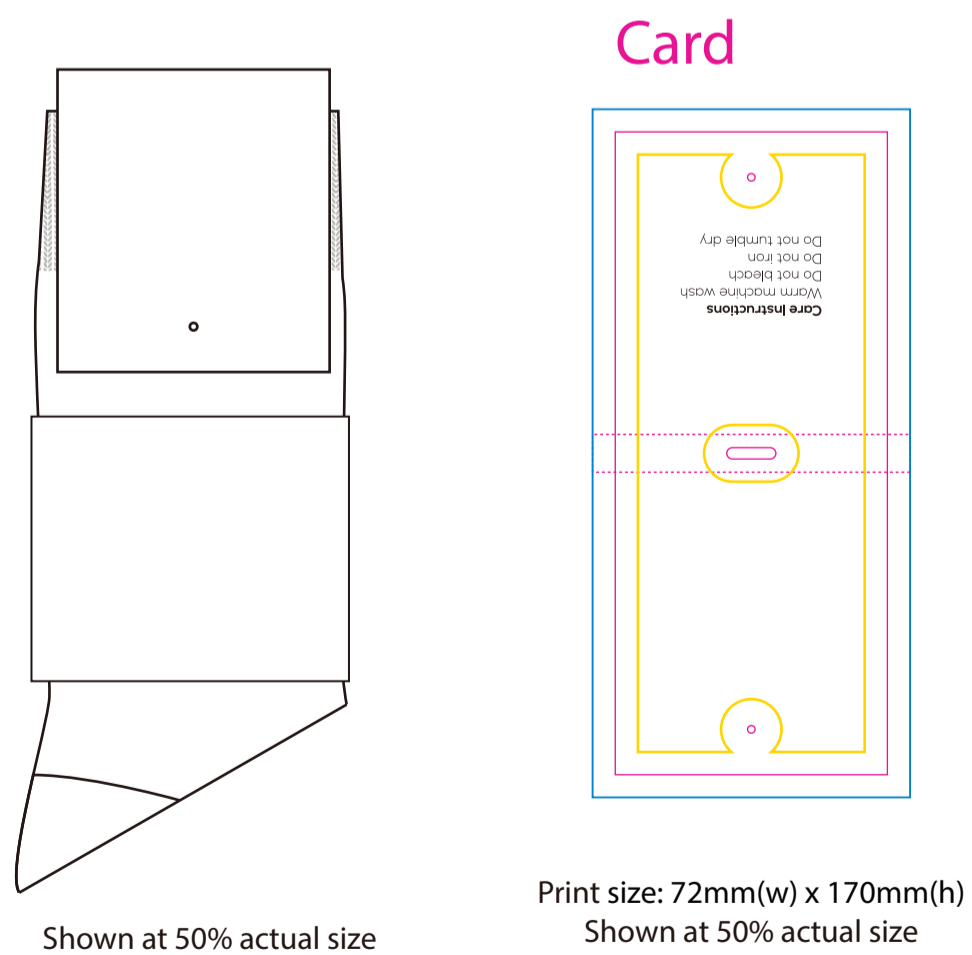

Product: PCH918
 Product Size: Socks: 200mm x 190mm
 Card A: 72x170mm; Box: 360mm(l)x60mmx110mm; Envelope: 220mmx110mm; Kraft Paper Cylinder: 65mm(dia)x130mm
 ; Woven Label: 25mm x 60mm
 Decoration Options: Socks: Jacquard craft, Embroidery, Silicone Print, Card, Box, Envelope: CMYK, Kraft Paper Cylinder: Digital label, CMYK, Woven Label

Left

Right

190mm

200mm

Print Size: 75mm(W) x 180mm(H)
Shown at 70% actual size

Packaging

Print size: 410mm(w) x 160mm(h)
 *The box is only printed on the lid.

- Knife line
- Safe print area
- Bleed line

Envelope

Print size: 234mm(w) x 110mm(h)
 Shown at 50% actual size

Print size: 220mm(w) x 152mm(h)
 Shown at 50% actual size

- Knife line
- Safe print area
- Bleed line

Kraft Paper Cylinder

Digital label

Shown at 50% actual size
 A: Print size: 75mm(w) x 100mm(h)
 B: Print size: 40mm(w) x 30mm(h)

CMYK

Shown at 50% actual size
 Print size: 214mm(w) x 150mm(h)

Shown at 50% actual size
 Print size: 63.5mm(w) x 63.5mm(h)