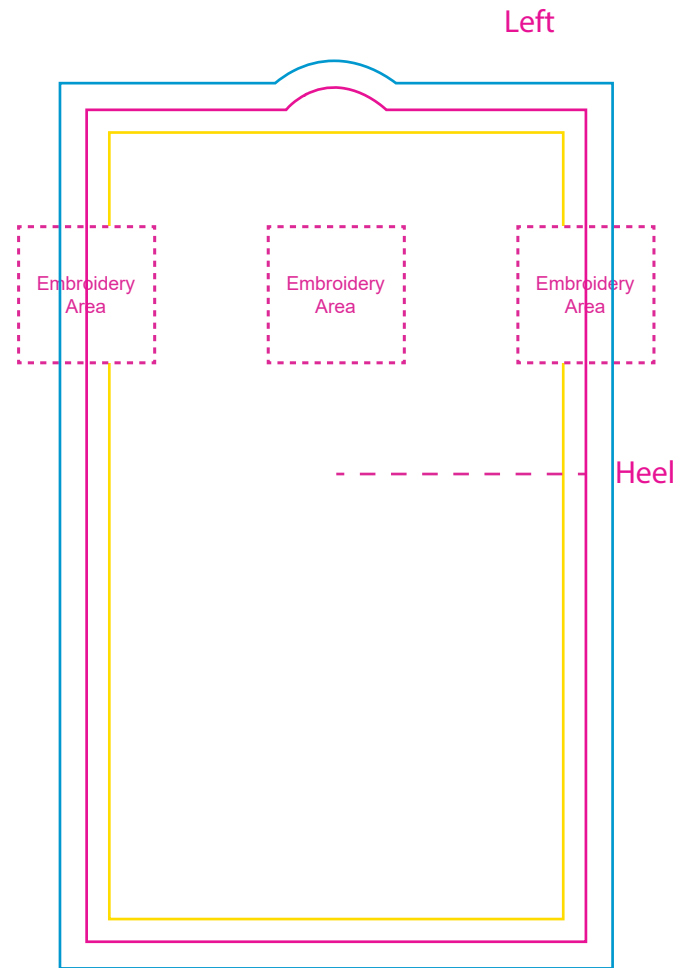

Product: PCH919
 Product Size: 155mm x 120mm
 Decoration Options: Jacquard craft, Embroidery, Silicone Print

Shown at 40% actual size

Print size: 165.1mm(w) x 275mm(h)

Print size: 72mm(w) x 170mm(h)
 Shown at 50% actual size

- Bleed area
- Safe print area
- Knife line

Shown at 40% actual size

Print size: 165.1mm(w) x 275mm(h)

Left

Right

custom silicone gripper dots

custom silicone gripper dots

Print Size: 70mm(W) x 150mm(H)

Shown at 70% actual size