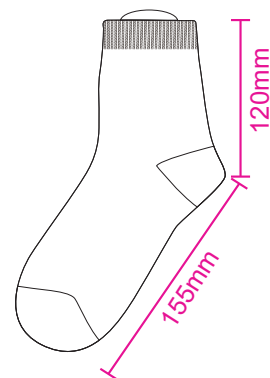

Product: PCH919
 Product Size: 155mm x 120mm
 Decoration Options: Jacquard craft, Embroidery, Silicone Print

Shown at 40% actual size

Print size: 165.1mm(w) x 275mm(h)

Print size: 72mm(w) x 170mm(h)
 Shown at 50% actual size

- Bleed area
- Safe print area
- Knife line

Shown at 40% actual size

Print size: 165.1mm(w) x 275mm(h)

Left

Right

custom silicone gripper dots

custom silicone gripper dots

Print Size: 70mm(W) x 150mm(H)

Shown at 70% actual size