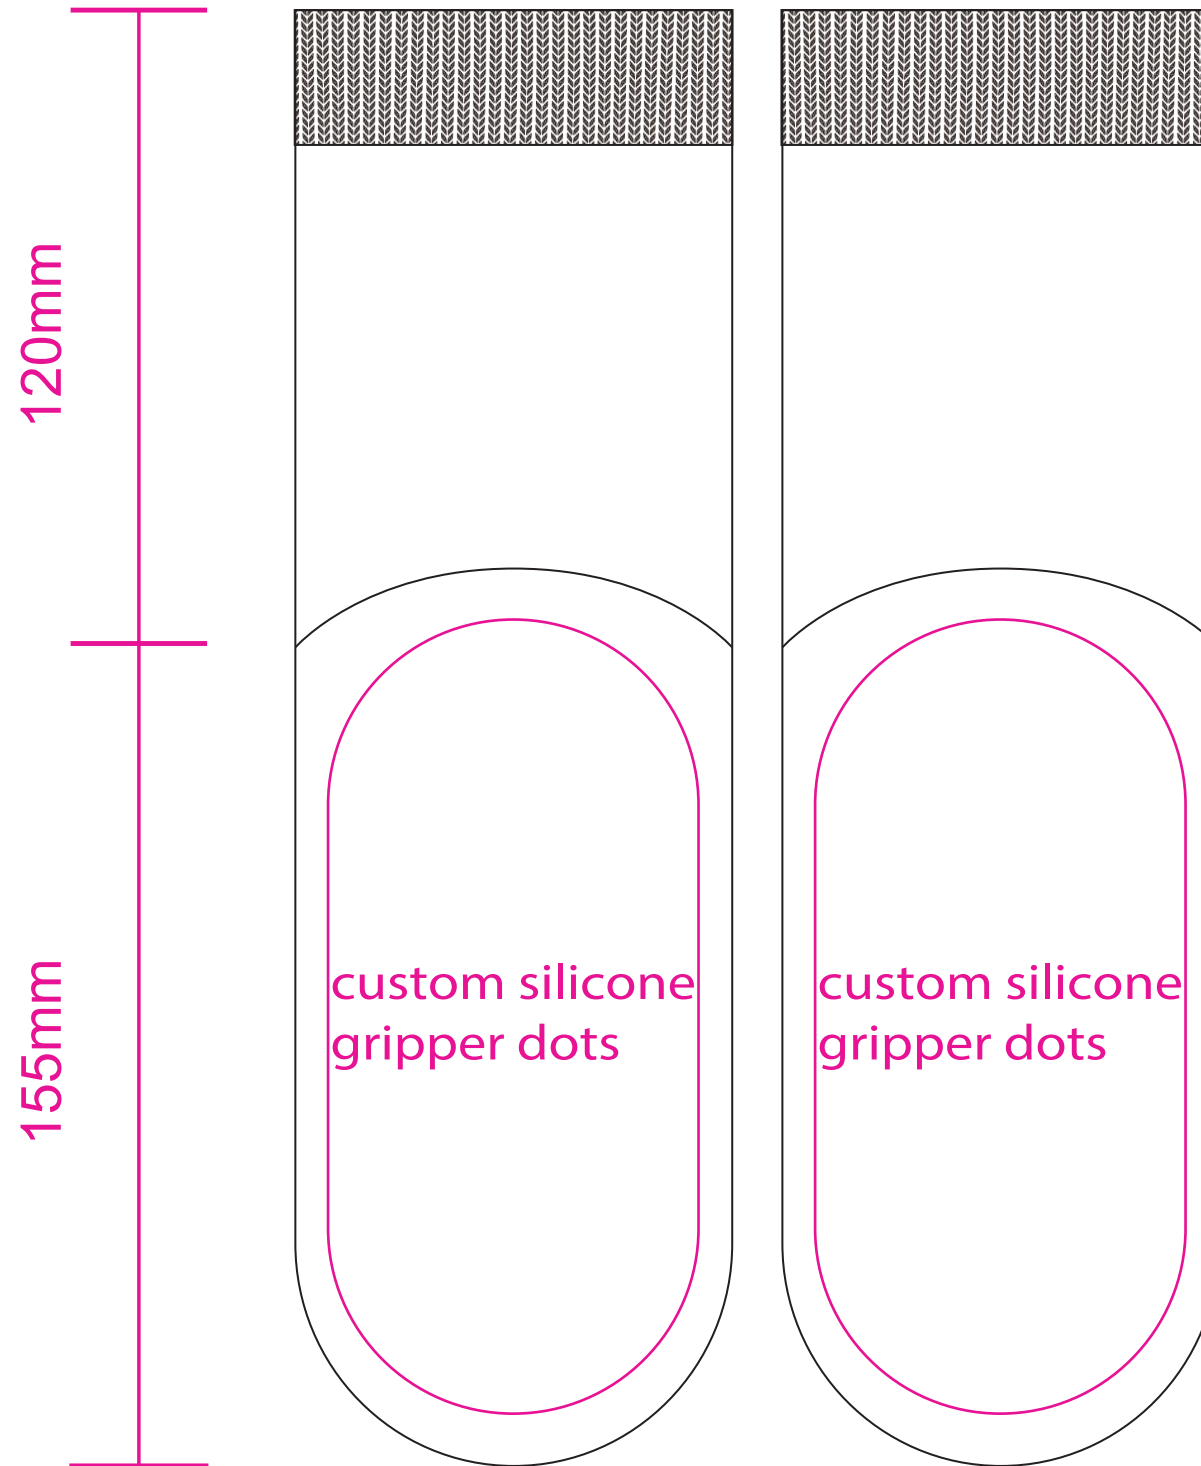

Product: PCH919
 Product Size: 155mm x 120mm
 Decoration Options: Jacquard craft, Embroidery, Silicone Print

Shown at 40% actual size

Print size: 165.1mm(w) x 275mm(h)

Print size: 72mm(w) x 170mm(h)
 Shown at 50% actual size

- Bleed area
- Safe print area
- Knife line

Shown at 40% actual size

Print size: 165.1mm(w) x 275mm(h)

Left

Right

custom silicone gripper dots

custom silicone gripper dots

Print Size: 70mm(W) x 150mm(H)

Shown at 70% actual size