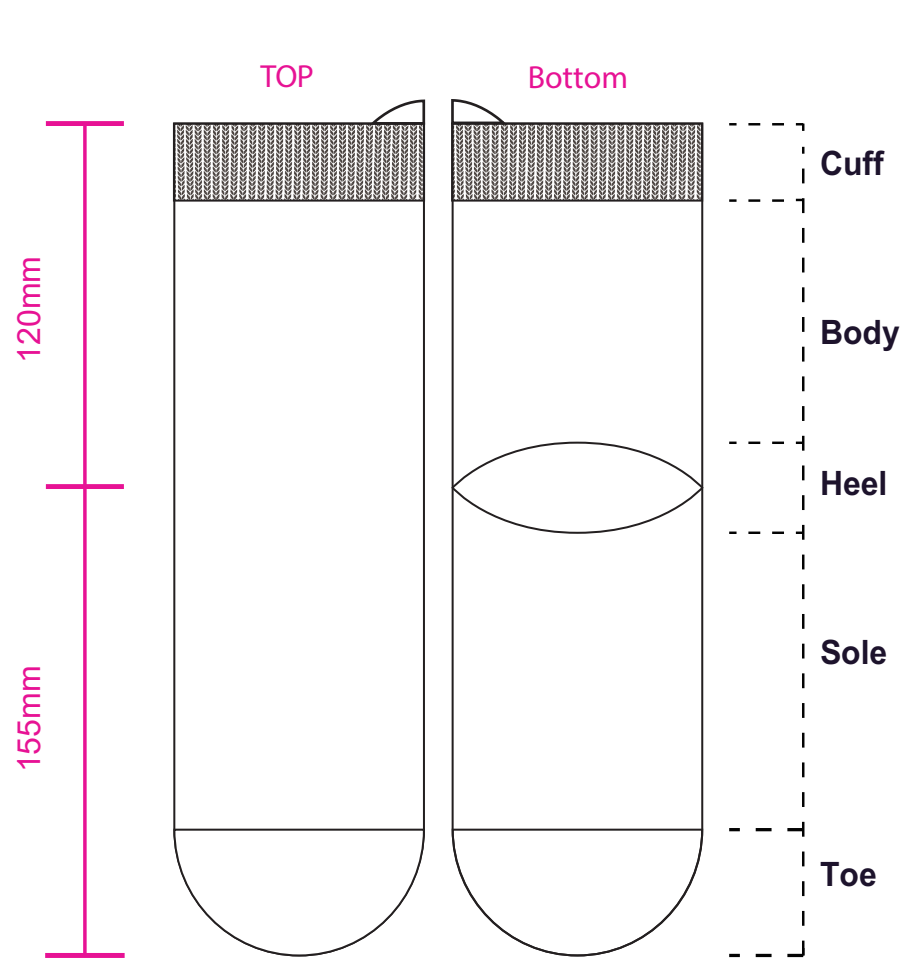

Product: PCH919
 Product Size: 155mm x 120mm
 Decoration Options: Jacquard craft, Embroidery, Silicone Print

Shown at 40% actual size

Print size: 165.1mm(w) x 275mm(h)

Print size: 72mm(w) x 170mm(h)
 Shown at 50% actual size

- Bleed area
- Safe print area
- Knife line

Shown at 40% actual size

Print size: 165.1mm(w) x 275mm(h)

Left

Right

custom silicone gripper dots

custom silicone gripper dots

Print Size: 70mm(W) x 150mm(H)

Shown at 70% actual size