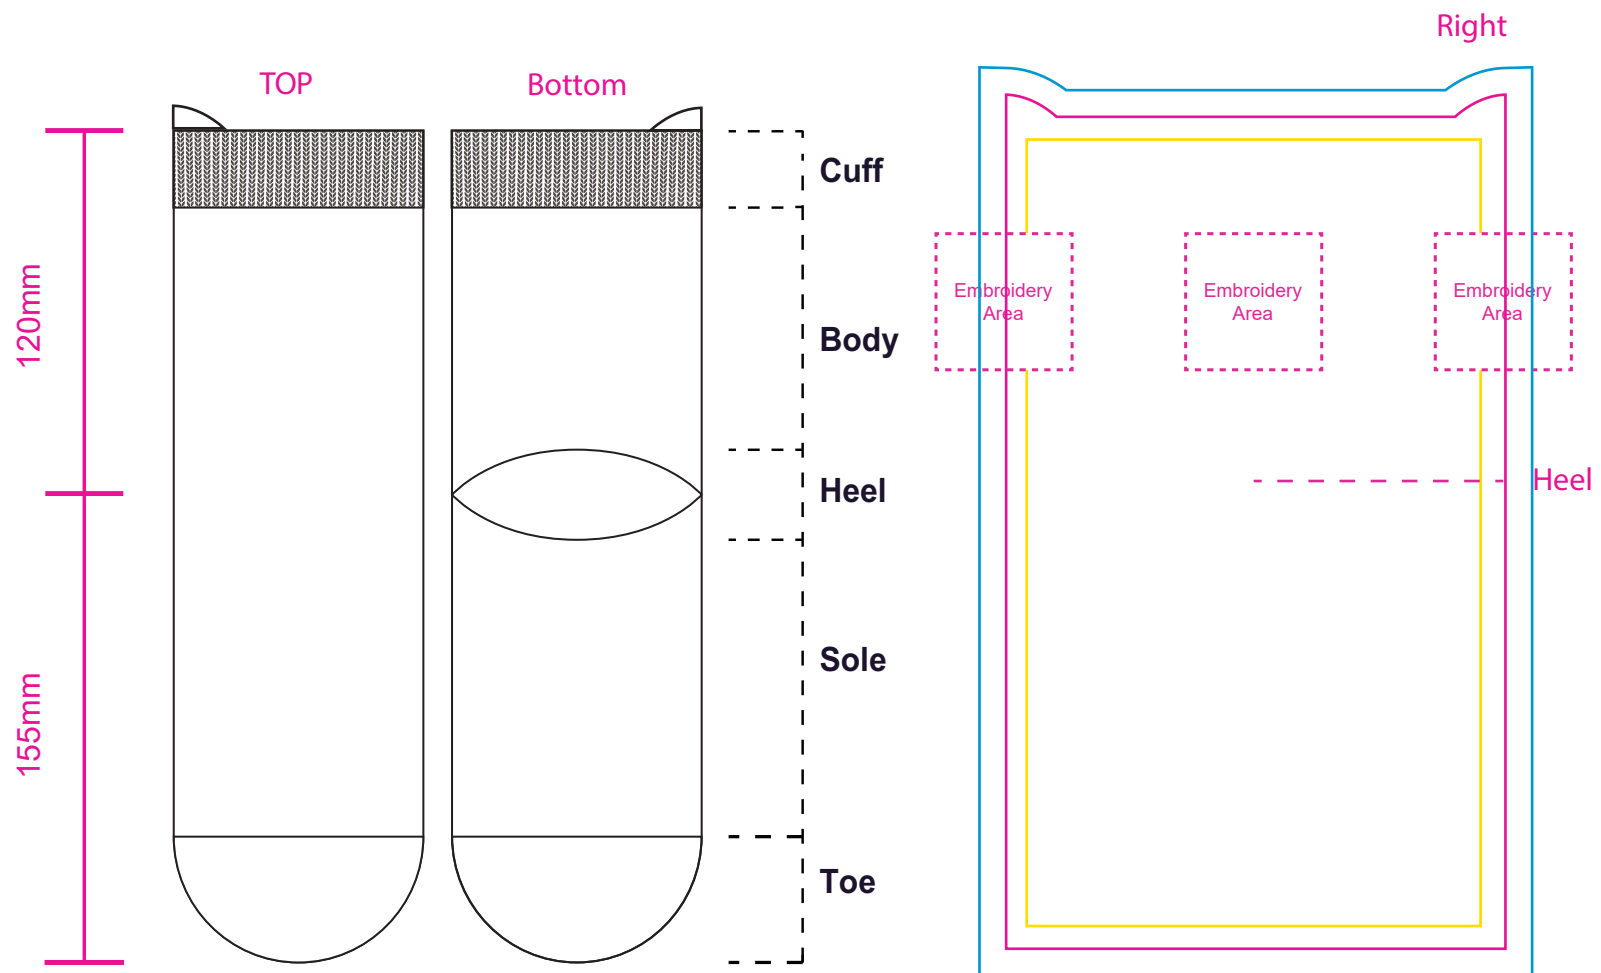

Product: PCH919
 Product Size: 155mm x 120mm
 Decoration Options: Jacquard craft, Embroidery, Silicone Print

Shown at 40% actual size

Print size: 165.1mm(w) x 275mm(h)

Print size: 72mm(w) x 170mm(h)
 Shown at 50% actual size

- Bleed area
- Safe print area
- Knife line

Shown at 40% actual size

Print size: 165.1mm(w) x 275mm(h)

Left

Right

custom silicone gripper dots

custom silicone gripper dots

Print Size: 70mm(W) x 150mm(H)

Shown at 70% actual size