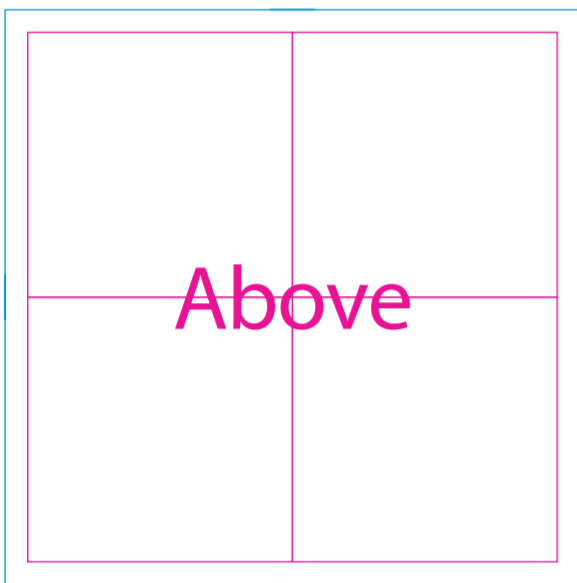

Product: PCHG001
Product Size: 70*70*70mm
Decoration Options: PMS
Total Customizable sides: 9

Visual for reference only.
Not 100% same as actual product.

Print size: 70mm(w) x 70mm(h)

Print size: 70mm(w) x 70mm(h)

Print size: 140mm(w) x 70mm(h)

Print size: 70mm(w) x 70mm(h)

Print size: 70mm(w) x 70mm(h)

Print size: 140mm(w) x 70mm(h)

Print size: 70mm(w) x 70mm(h)

Print size: 70mm(w) x 70mm(h)

Print size: 140mm(w) x 70mm(h)

Shown at 100% actual size

— Knife line
— Bleed line