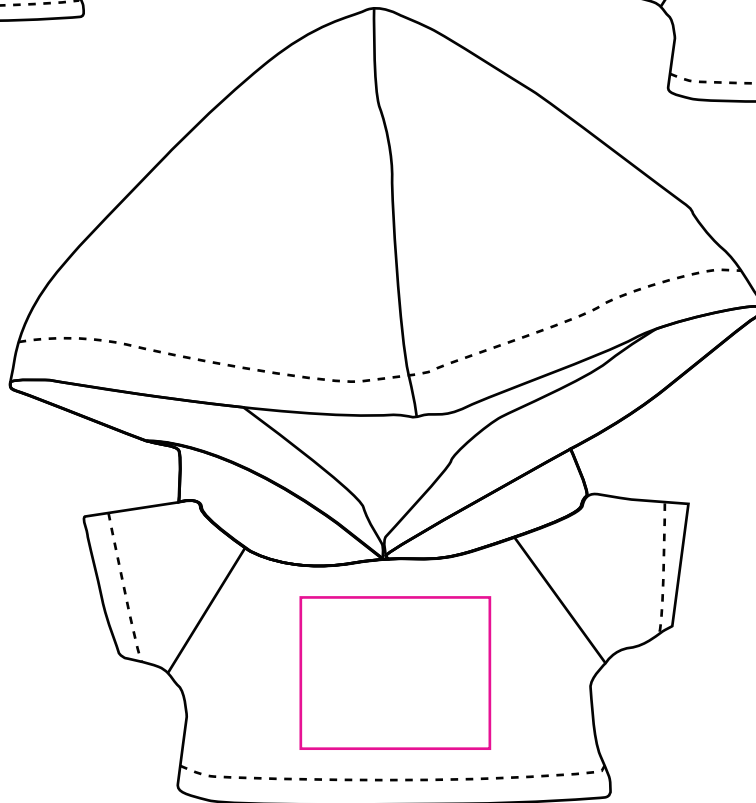

Product: PCHG025
Product Size: 10cm: 4cm x 7cm x 1.7cm
15cm: 5cm x 8.5cm x 2.5cm
20cm: 6.4cm x 11.5cm x 3.4cm
Decoration Options: Heat Transfer Full Colour

10cm

15cm

20cm

Print Size: 10cm: 25mm(W) x 20 mm(H)
15cm: 35mm(W) x 30 mm(H)
20cm: 50mm(W) x 40 mm(H)
Shown At 50% Actual Size