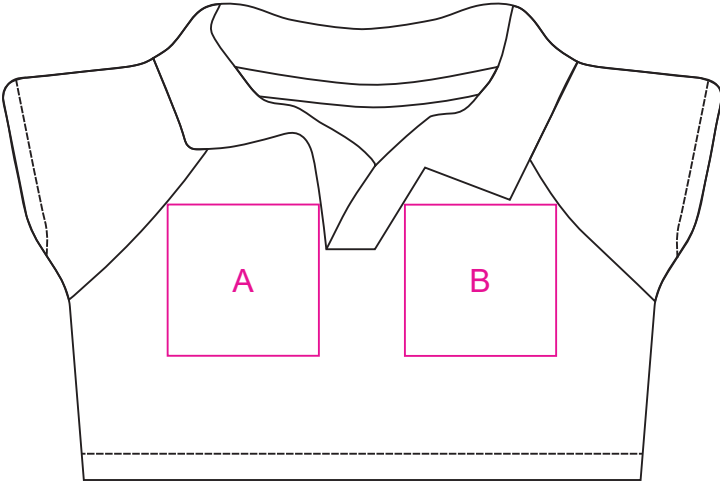

Product: PCHG029  
Product Size: Cap Opening Width (Measured Flat): 5.5cm  
Polo: 8.3cm x 4.3cm  
Decoration Options: Heat transfer full colour

Front

A, B: Print Size: 20mm(W) x 20mm(H)  
Shown At 100% Actual Size

Back

Print Size: 45mm(W) x 25mm(H)  
Shown At 100% Actual Size

Print Size: 45mm(W) x 15mm(H)  
Shown At 100% Actual Size