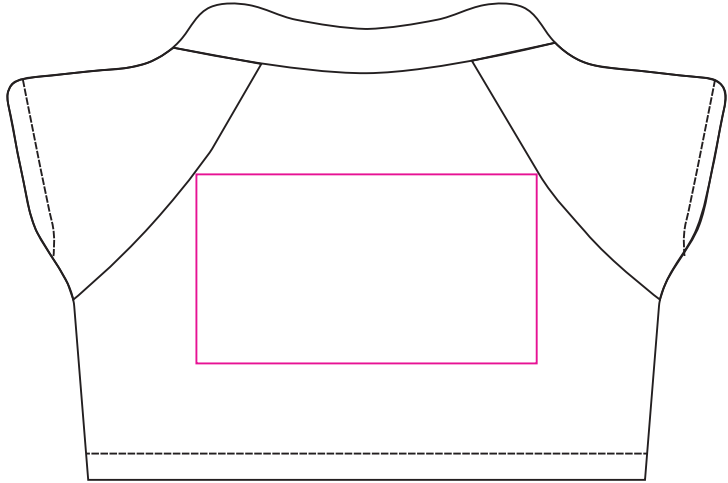

Product: PCHG029  
Product Size: Cap Opening Width (Measured Flat): 5.5cm  
Polo: 8.3cm x 4.3cm  
Decoration Options: Heat transfer full colour

Front

A, B: Print Size: 20mm(W) x 20mm(H)  
Shown At 100% Actual Size

Back

Print Size: 45mm(W) x 25mm(H)  
Shown At 100% Actual Size

Print Size: 45mm(W) x 15mm(H)  
Shown At 100% Actual Size