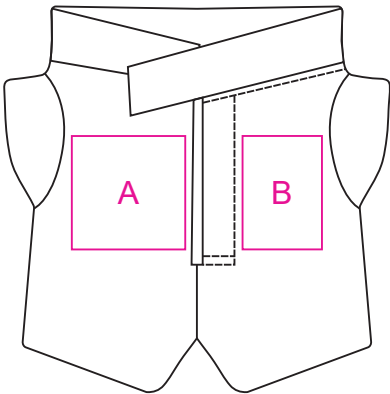

Product: PCHG030
Product Size: Cap Opening Width (Measured Flat): 4cm,
Racing suit: 5.1cm(W) x 5.1cm(H)
Decoration Options: Heat transfer full colour

Front

A: Print Size: 15mm(W) x 15mm(H)
B: Print Size: 10.5mm(W) x 15mm(H)
Shown At 100% Actual Size

Back

Print Size: 20mm(W) x 25mm(H)
Shown At 100% Actual Size

Print Size: 25mm(W) x 10mm(H)
Shown At 100% Actual Size