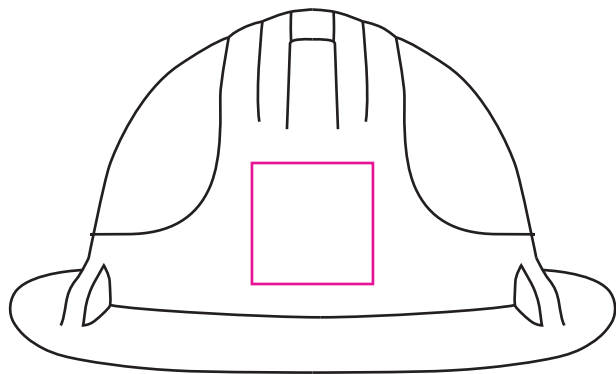

Product: PCHH002
Product Size: 26cm(L) x 20cm(W) x 12cm(H); Head Size: 55cm
Decoration Options: Screen Print, Digital Label

Front

Back

Screen Print

Print size: 40mm(w) x 40mm(h)

Shown at 40% actual size

Front

Back

Digital Label

Print size: 60mm(w) x 40mm(h)

Shown at 40% actual size