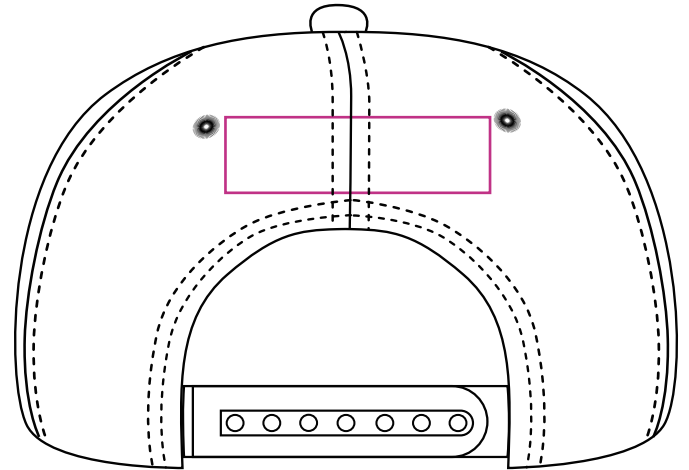

Product: PCHH005
Product Size: Adult: 58cm (Adjustable)
Decoration Options: Heat Transfer Full Colour, Embroidery, Screen Print

Front

Print Size: 120mm(W) x 50mm(H)

Back

Print Size: 70mm(W) x 20mm(H)

Side

Print Size: 60mm(W) x 40mm(H)

Shown at 50% actual size