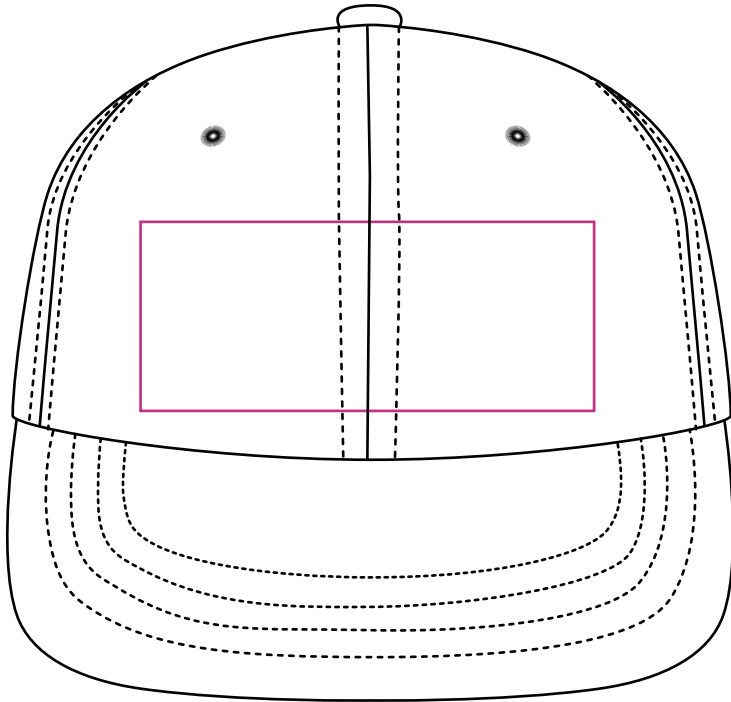

Product: PCHH005
Product Size: Adult: 58cm (Adjustable)
Decoration Options: Heat Transfer Full Colour, Embroidery, Screen Print

Front

Print Size: 120mm(W) x 50mm(H)

Back

Print Size: 70mm(W) x 20mm(H)

Side

Print Size: 60mm(W) x 40mm(H)

Shown at 50% actual size