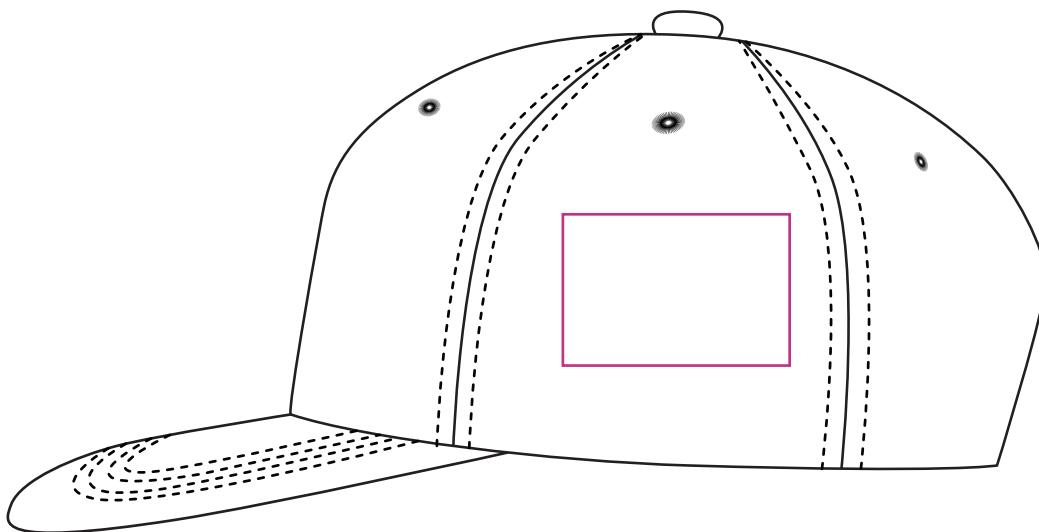

Product: PCHH005
Product Size: Adult: 58cm (Adjustable)
Decoration Options: Heat Transfer Full Colour, Embroidery, Screen Print

Front

Print Size: 120mm(W) x 50mm(H)

Back

Print Size: 70mm(W) x 20mm(H)

Side

Print Size: 60mm(W) x 40mm(H)

Shown at 50% actual size