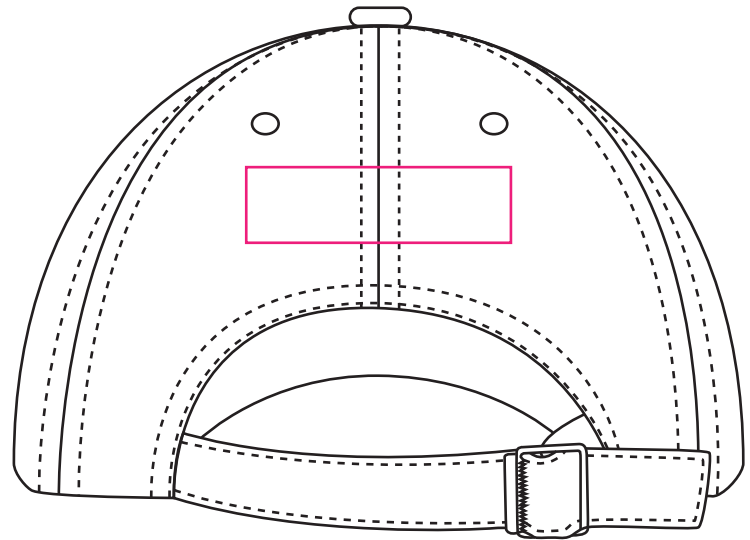

Product: PCHH007  
Product Size: Adult: 58cm (Adjustable)  
Decoration Options: Embroidery

Front

Print Size:120mm(W) x 50mm(H)

Back

Print Size:70mm(W) x 20mm(H)

Side

Print Size:60mm(W) x 40mm(H)

Shown at 50% actual size