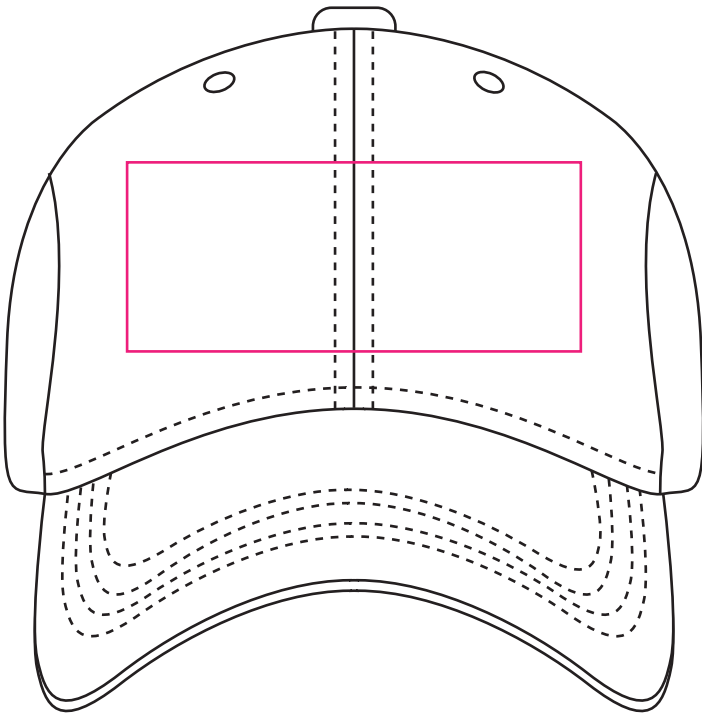

Product: PCHH007  
Product Size: Adult: 58cm (Adjustable)  
Decoration Options: Embroidery

Front

Print Size:120mm(W) x 50mm(H)

Back

Print Size:70mm(W) x 20mm(H)

Side

Print Size:60mm(W) x 40mm(H)

Shown at 50% actual size