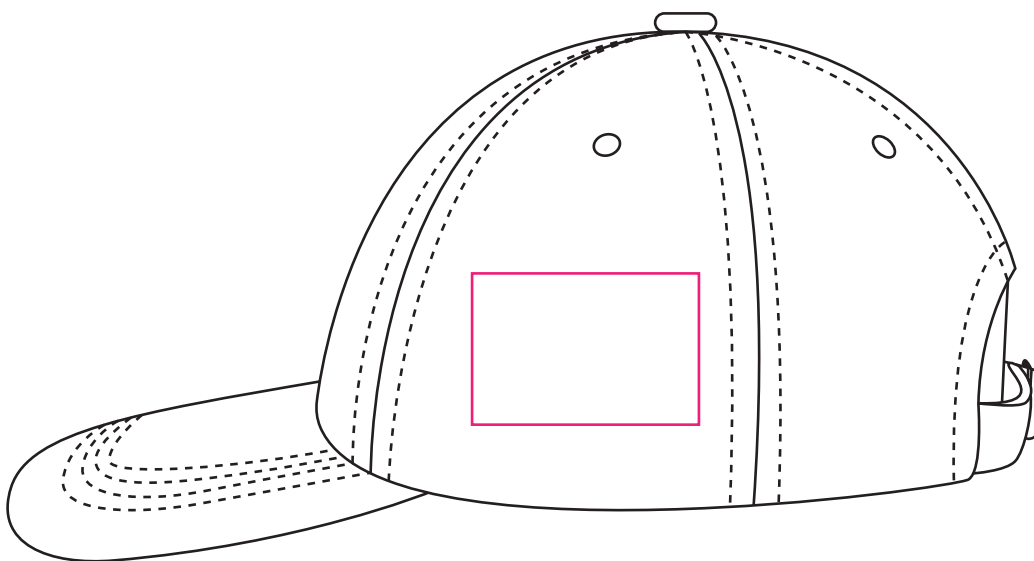

Product: PCHH007  
Product Size: Adult: 58cm (Adjustable)  
Decoration Options: Embroidery

Front

Print Size:120mm(W) x 50mm(H)

Back

Print Size:70mm(W) x 20mm(H)

Side

Print Size:60mm(W) x 40mm(H)

Shown at 50% actual size