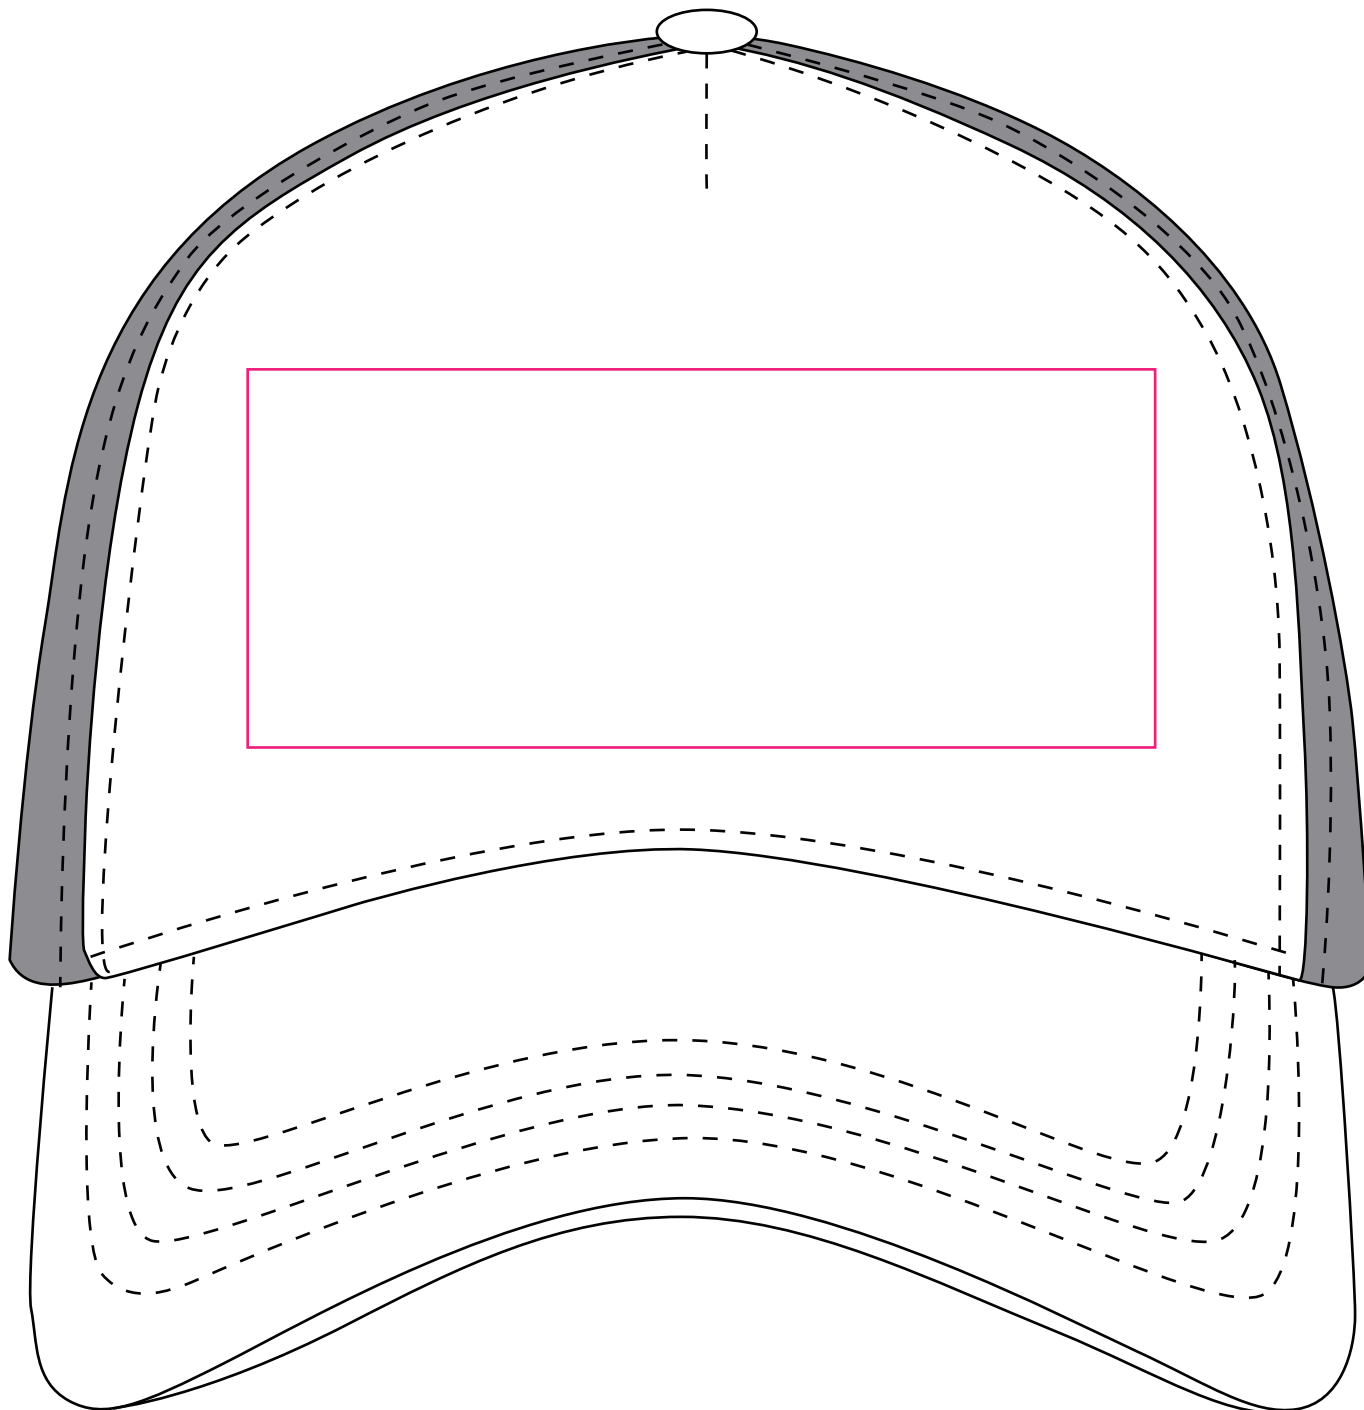

Product: PCHH013
Product Size: Adult: 58cm (Adjustable)
Decoration Options: Embroidery, Heat Transfer Full Colour, Screen Print

Front

Print Size: 120mm(W) x 50mm(H)

Shown at 100% actual size