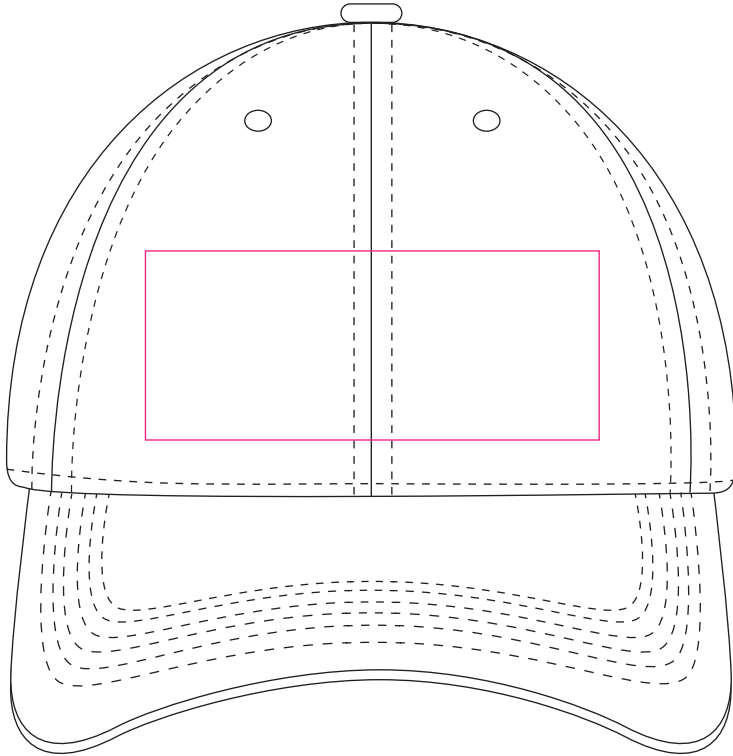

Product: PCHH014
Product Size: Adult: 58cm (Adjustable)
Decoration Options: Embroidery, Heat Transfer Full Colour, Screen Print

Front

Print Size:120mm(W) x 50mm(H)

Back

Print Size:70mm(W) x 20mm(H)

Side

Print Size:60mm(W) x 40mm(H)

Shown at 50% actual size