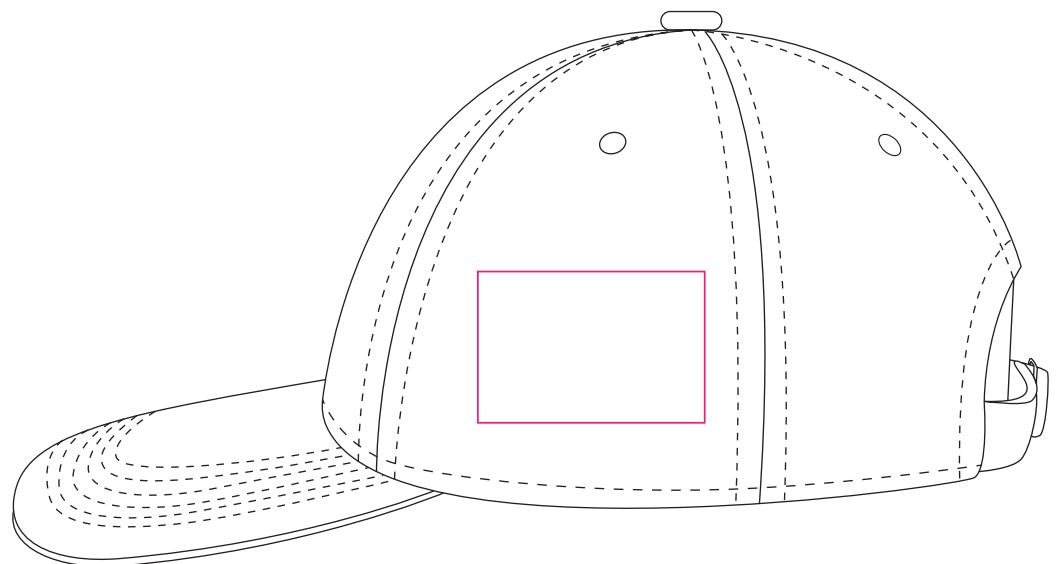

Product: PCHH014
Product Size: Adult: 58cm (Adjustable)
Decoration Options: Embroidery, Heat Transfer Full Colour, Screen Print

Front

Print Size:120mm(W) x 50mm(H)

Back

Print Size:70mm(W) x 20mm(H)

Side

Print Size:60mm(W) x 40mm(H)

Shown at 50% actual size