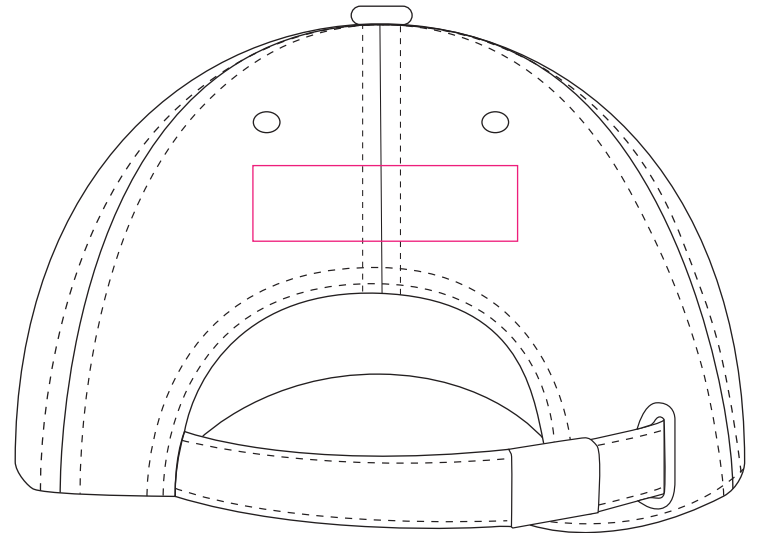

Product: PCHH014
Product Size: Adult: 58cm (Adjustable)
Decoration Options: Embroidery, Heat Transfer Full Colour, Screen Print

Front

Print Size:120mm(W) x 50mm(H)

Back

Print Size:70mm(W) x 20mm(H)

Side

Print Size:60mm(W) x 40mm(H)

Shown at 50% actual size