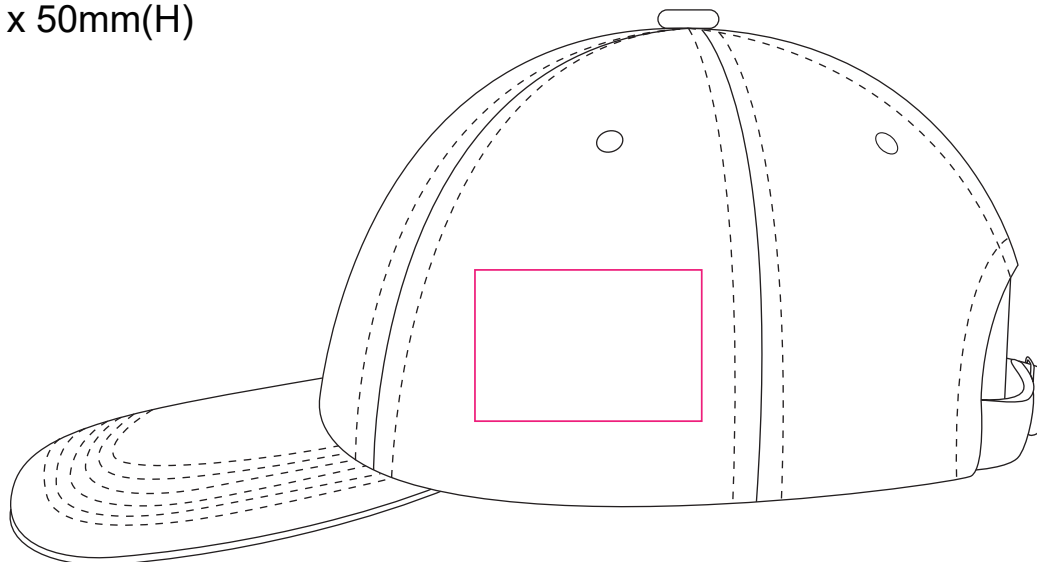

Product: PCHH016  
Product Size: Adult: 58cm (Adjustable)  
Decoration Options: Embroidery, Heat Transfer Full Colour, Screen Print

front

Print Size:120mm(W) x 50mm(H)

back

Print Size:70mm(W) x 20mm(H)

side

Print Size:60mm(W) x 40mm(H)

Shown at 50% actual size