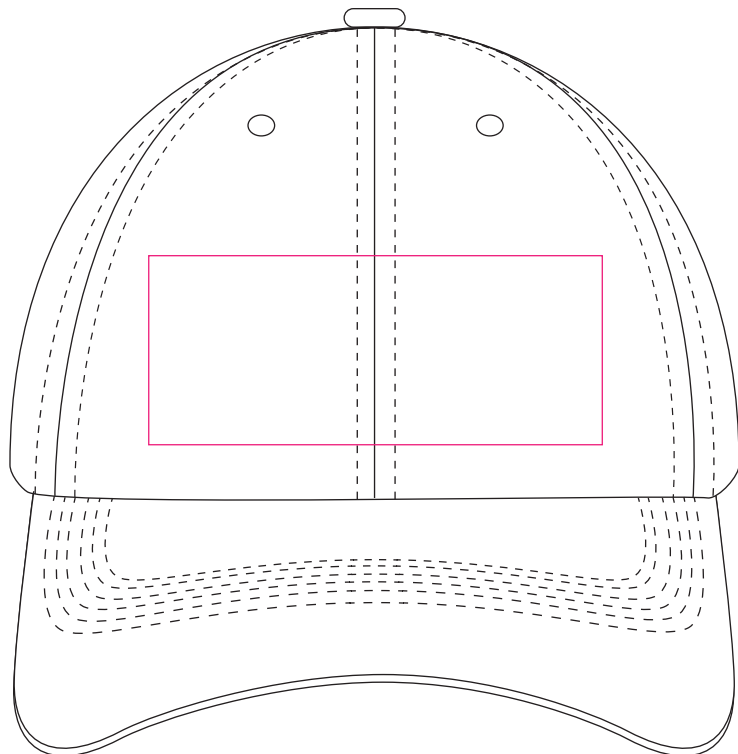

Product: PCHH016  
Product Size: Adult: 58cm (Adjustable)  
Decoration Options: Embroidery, Heat Transfer Full Colour, Screen Print

front

Print Size:120mm(W) x 50mm(H)

back

Print Size:70mm(W) x 20mm(H)

side

Print Size:60mm(W) x 40mm(H)

Shown at 50% actual size