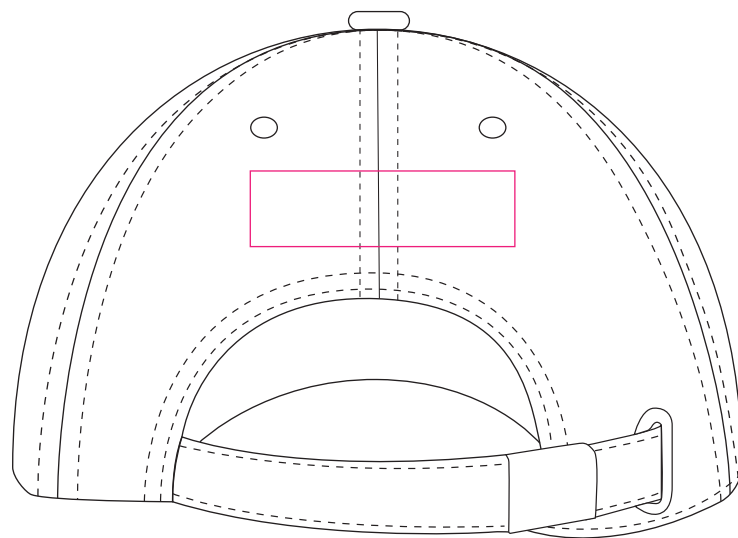

Product: PCHH016  
Product Size: Adult: 58cm (Adjustable)  
Decoration Options: Embroidery, Heat Transfer Full Colour, Screen Print

front

Print Size:120mm(W) x 50mm(H)

back

Print Size:70mm(W) x 20mm(H)

side

Print Size:60mm(W) x 40mm(H)

Shown at 50% actual size