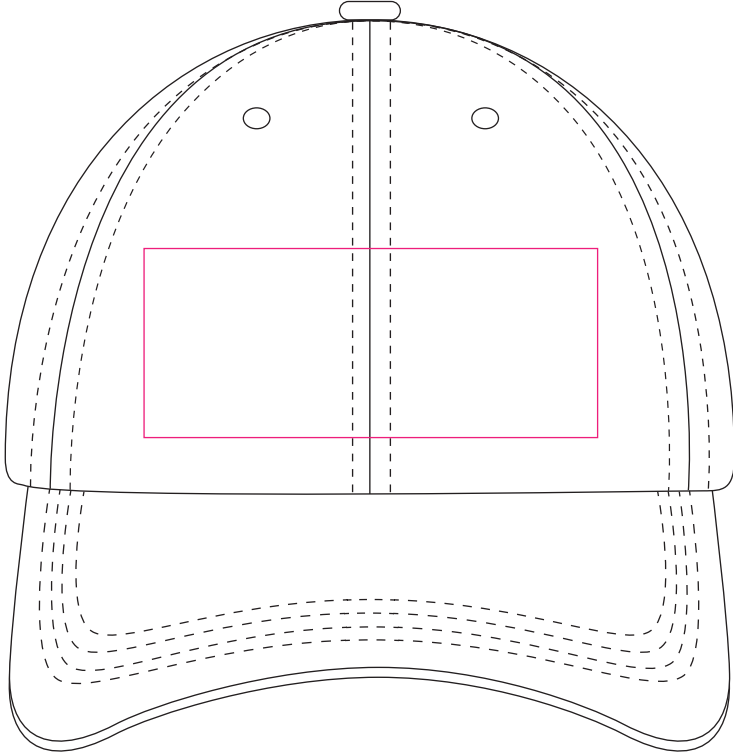

Product: PCHH017
Product Size: Adult: 58cm (Adjustable)
Decoration Options: Embroidery, Heat Transfer Full Colour, Screen Print

Front

Print Size:120mm(W) x 50mm(H)

Back

Print Size:70mm(W) x 20mm(H)

Side

Print Size:60mm(W) x 40mm(H)

Shown at 50% actual size