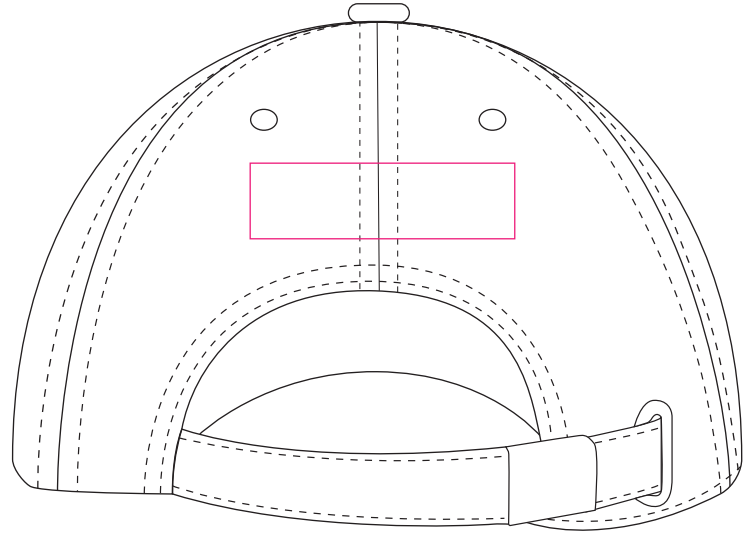

Product: PCHH017
Product Size: Adult: 58cm (Adjustable)
Decoration Options: Embroidery, Heat Transfer Full Colour, Screen Print

Front

Print Size:120mm(W) x 50mm(H)

Back

Print Size:70mm(W) x 20mm(H)

Side

Print Size:60mm(W) x 40mm(H)

Shown at 50% actual size