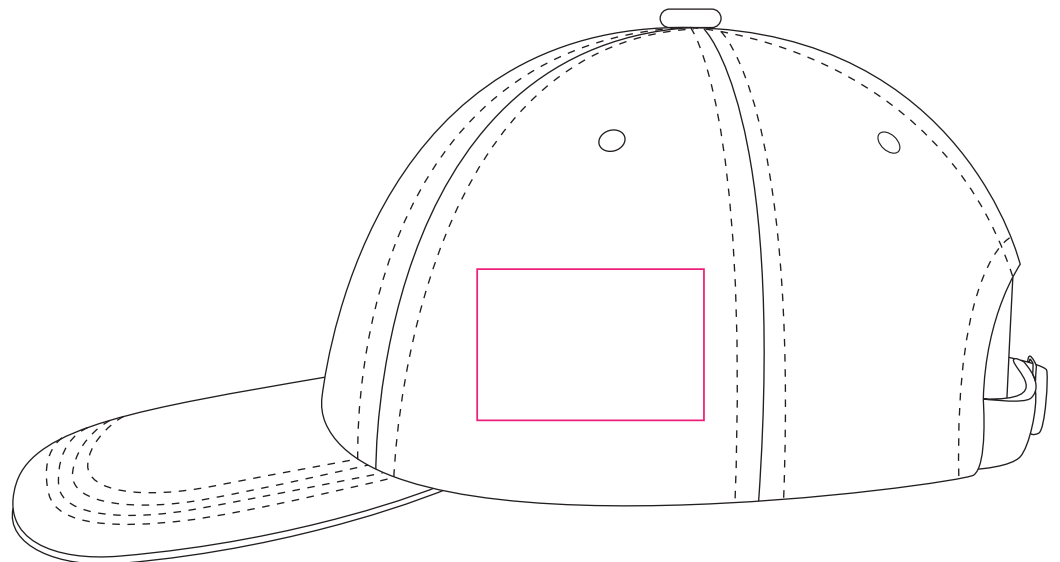

Product: PCHH017
Product Size: Adult: 58cm (Adjustable)
Decoration Options: Embroidery, Heat Transfer Full Colour, Screen Print

Front

Print Size:120mm(W) x 50mm(H)

Back

Print Size:70mm(W) x 20mm(H)

Side

Print Size:60mm(W) x 40mm(H)

Shown at 50% actual size