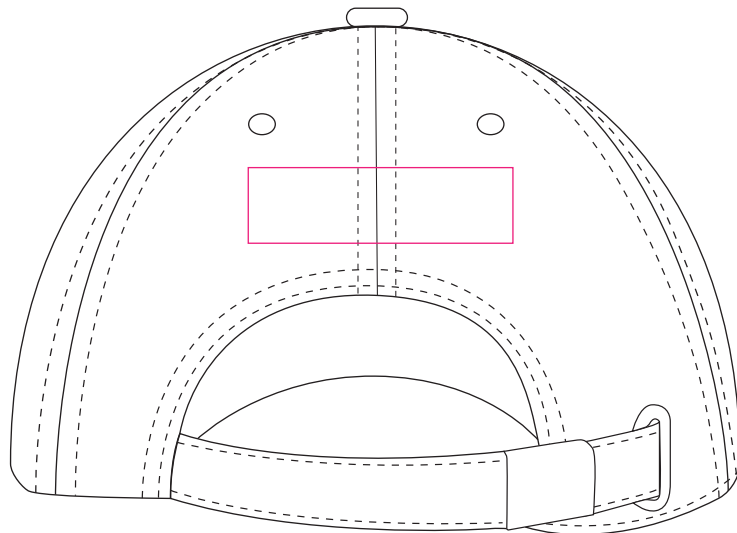

Product: PCHH018
Product Size: Adult: 58cm (Adjustable)
Decoration Options: Embroidery, Heat Transfer Full Colour, Screen Print

Front

Print Size:120mm(W) x 50mm(H)

Back

Print Size:70mm(W) x 20mm(H)

Side

Print Size:60mm(W) x 40mm(H)

Shown at 50% actual size