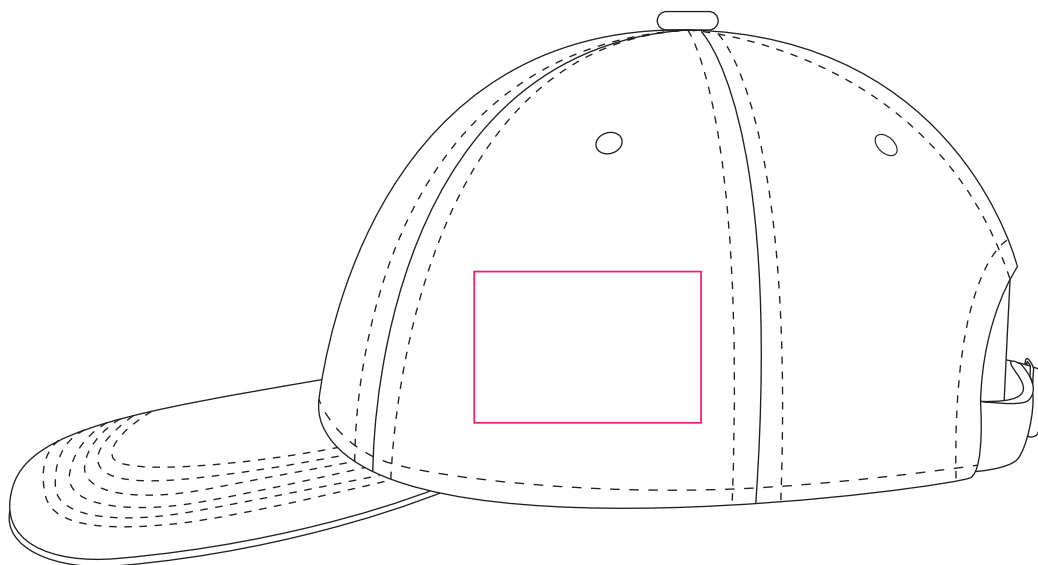

Product: PCHH018
Product Size: Adult: 58cm (Adjustable)
Decoration Options: Embroidery, Heat Transfer Full Colour, Screen Print

Front

Print Size:120mm(W) x 50mm(H)

Back

Print Size:70mm(W) x 20mm(H)

Side

Print Size:60mm(W) x 40mm(H)

Shown at 50% actual size