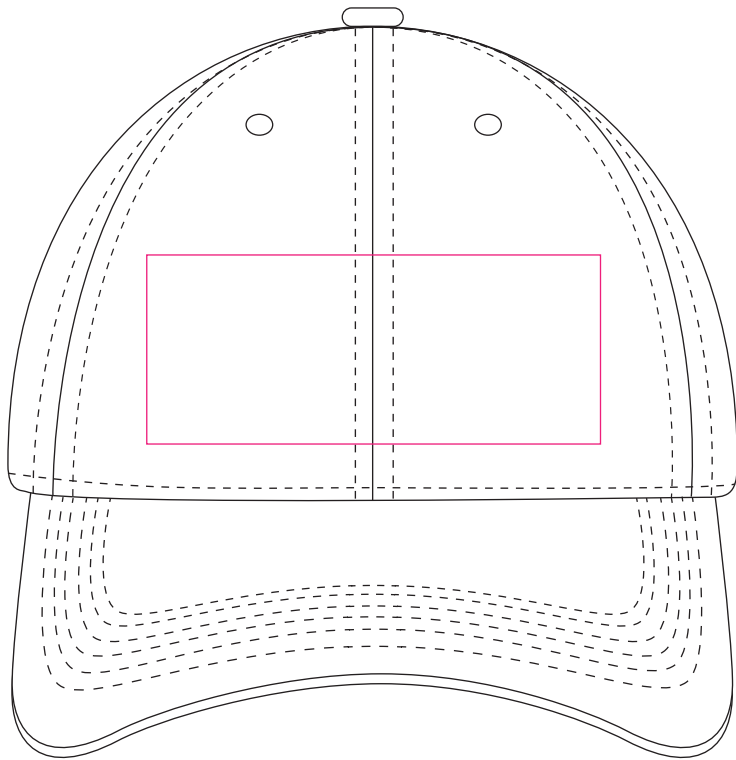

Product: PCHH018
Product Size: Adult: 58cm (Adjustable)
Decoration Options: Embroidery, Heat Transfer Full Colour, Screen Print

Front

Print Size:120mm(W) x 50mm(H)

Back

Print Size:70mm(W) x 20mm(H)

Side

Print Size:60mm(W) x 40mm(H)

Shown at 50% actual size