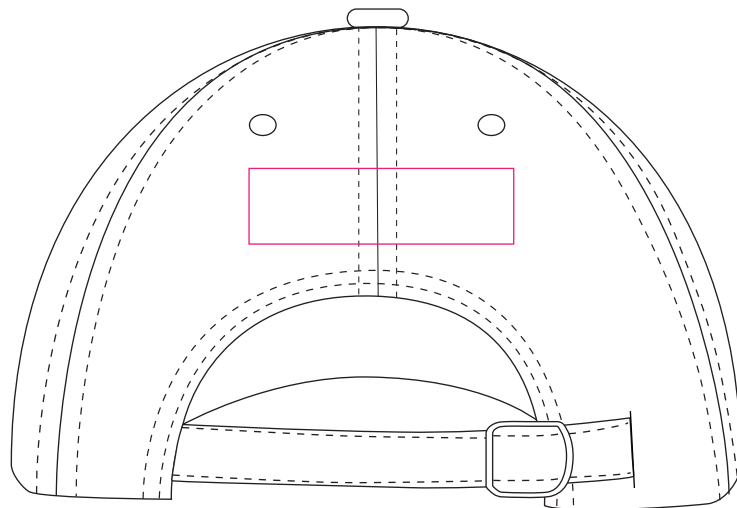

Product: PCHH019
Product Size: Adult: 58cm (Adjustable)
Decoration Options: Embroidery, Heat Transfer Full Colour, Screen Print

Front

Print Size: 120mm(W) x 50mm(H)

Back

Print Size: 70mm(W) x 20mm(H)

Side

Print Size: 60mm(W) x 40mm(H)

Shown at 50% actual size