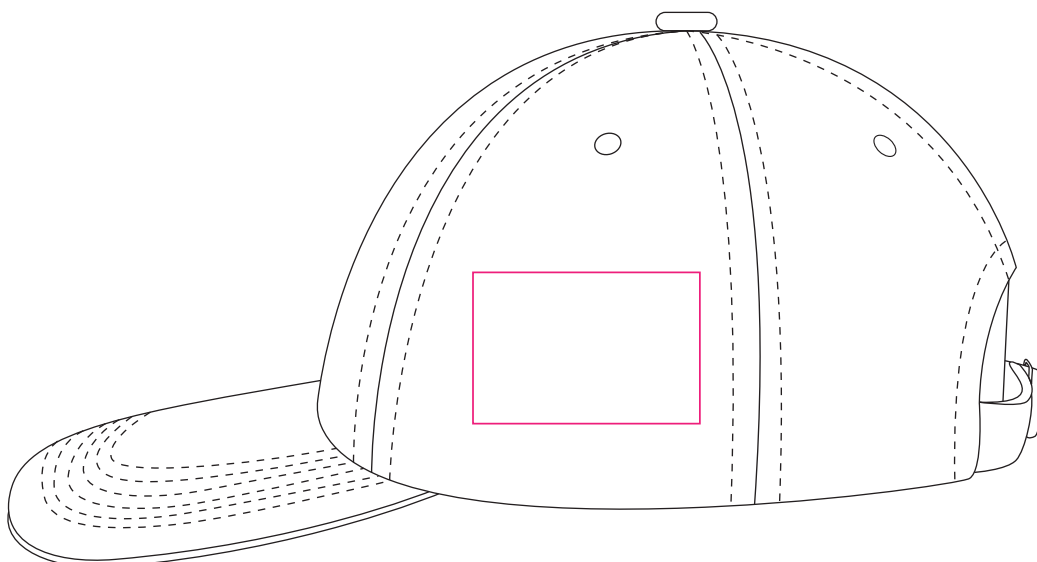

Product: PCHH019
Product Size: Adult: 58cm (Adjustable)
Decoration Options: Embroidery, Heat Transfer Full Colour, Screen Print

Front

Print Size: 120mm(W) x 50mm(H)

Back

Print Size: 70mm(W) x 20mm(H)

Side

Print Size: 60mm(W) x 40mm(H)

Shown at 50% actual size