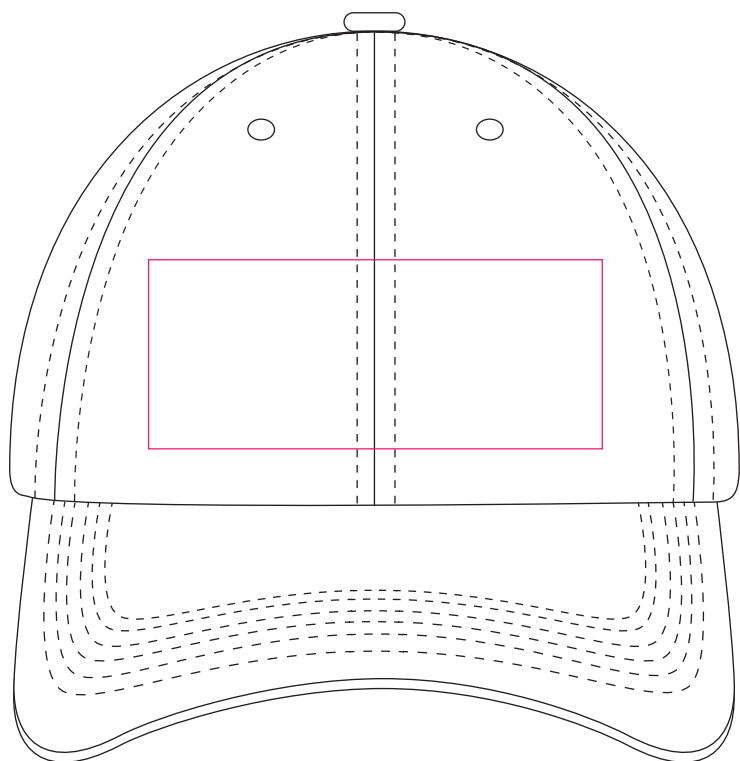

Product: PCHH019
Product Size: Adult: 58cm (Adjustable)
Decoration Options: Embroidery, Heat Transfer Full Colour, Screen Print

Front

Print Size: 120mm(W) x 50mm(H)

Back

Print Size: 70mm(W) x 20mm(H)

Side

Print Size: 60mm(W) x 40mm(H)

Shown at 50% actual size