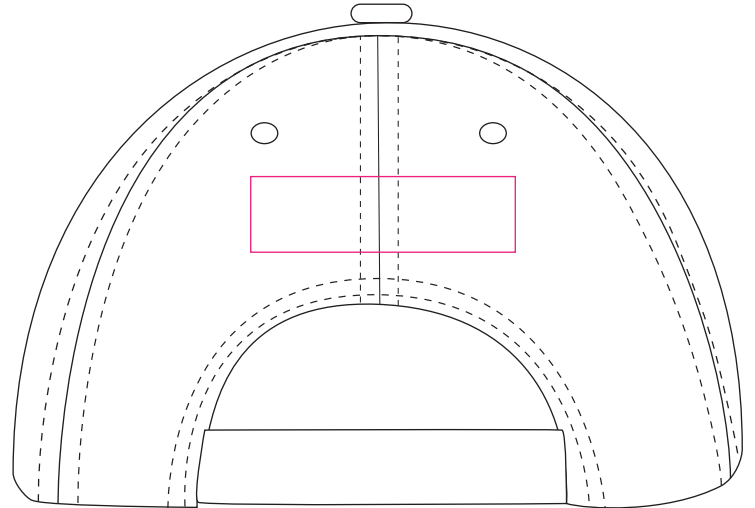

Product: PCHH026
Product Size: Adult: 58cm (Adjustable)
Decoration Options: Embroidery, Heat Transfer Full Colour, Screen Print

front

Print Size:120mm(W) x 50mm(H)

back

Print Size:70mm(W) x 20mm(H)

side

Print Size:60mm(W) x 40mm(H)

Shown at 50% actual size