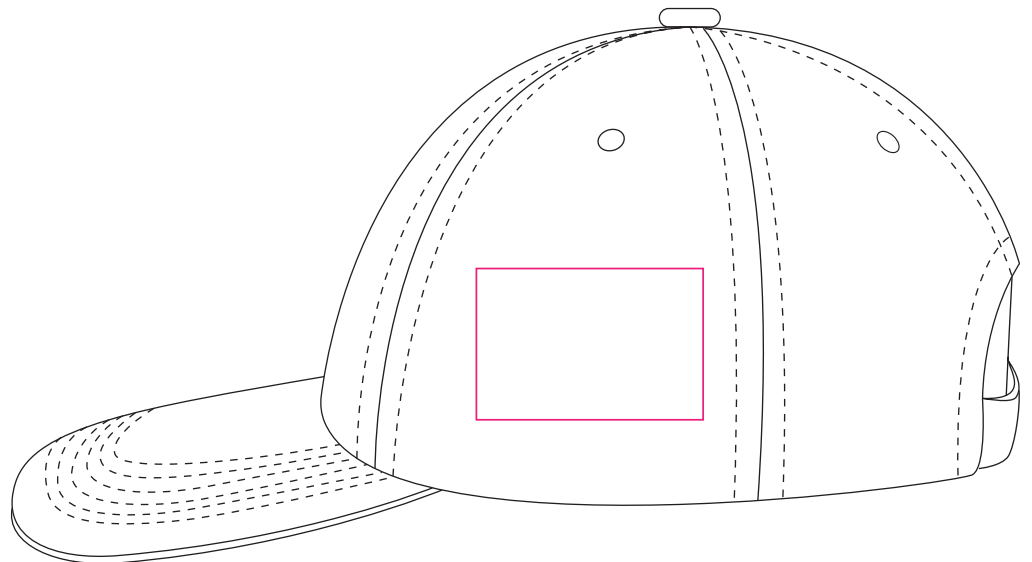

Product: PCHH026
Product Size: Adult: 58cm (Adjustable)
Decoration Options: Embroidery, Heat Transfer Full Colour, Screen Print

front

Print Size:120mm(W) x 50mm(H)

back

Print Size:70mm(W) x 20mm(H)

side

Print Size:60mm(W) x 40mm(H)

Shown at 50% actual size