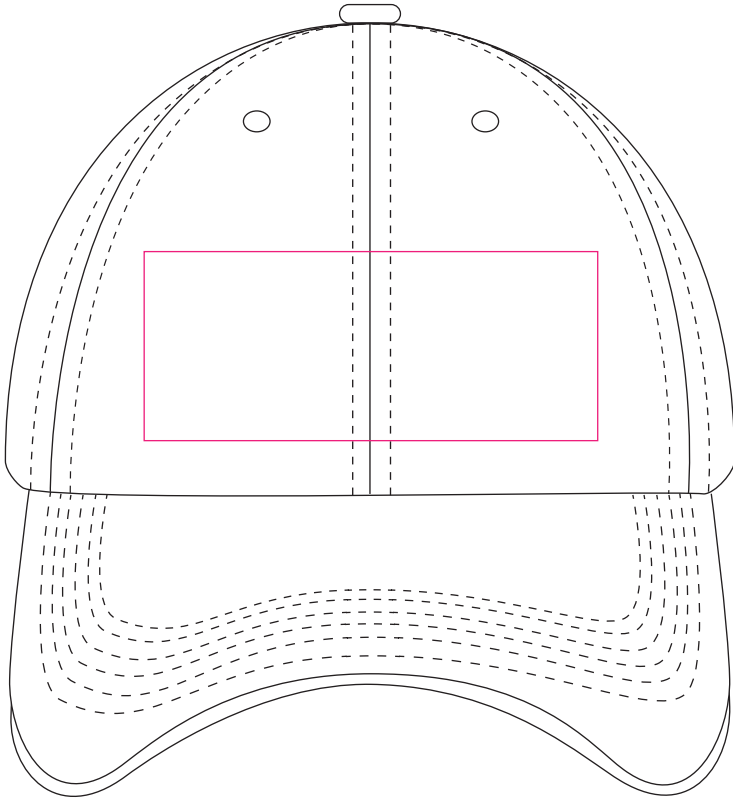

Product: PCHH026
Product Size: Adult: 58cm (Adjustable)
Decoration Options: Embroidery, Heat Transfer Full Colour, Screen Print

front

Print Size:120mm(W) x 50mm(H)

back

Print Size:70mm(W) x 20mm(H)

side

Print Size:60mm(W) x 40mm(H)

Shown at 50% actual size