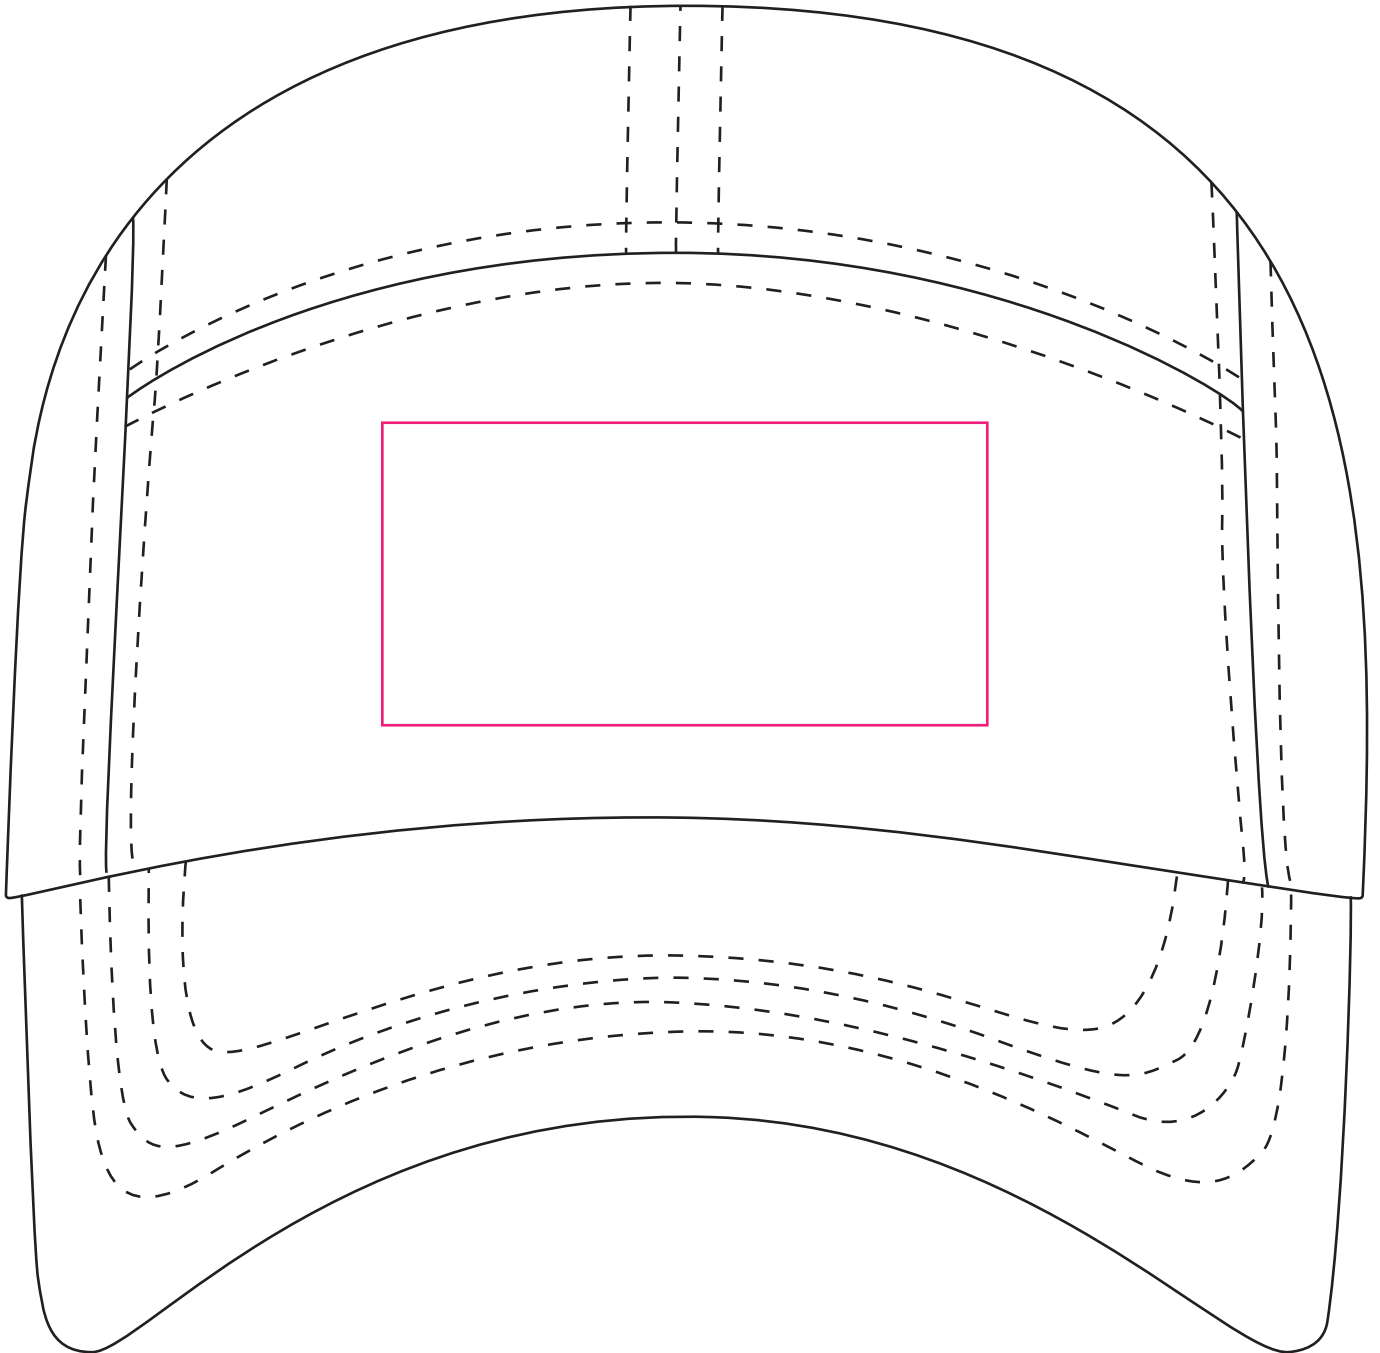

Product: PCHH028
Product Size: Adult: 58cm (Adjustable)
Decoration Options: Heat Transfer Full Colour, Screen Print, Embroidery

Front

Print Size:80mm(W) x 40mm(H)

Shown at 100% actual size