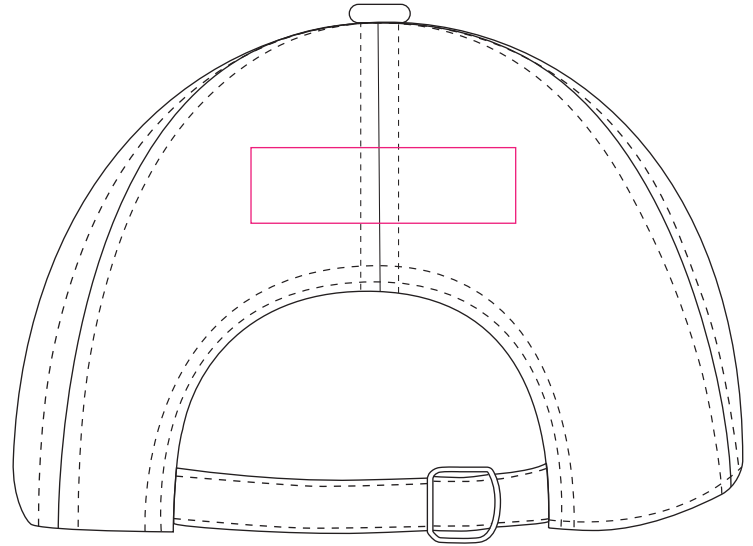

Product: PCHH030
Product Size: Adult: 58cm (Adjustable)
Decoration Options: Heat Transfer Full Colour, Embroidery, Screen Print

Front

Print Size: 120mm(W) x 50mm(H)

Back

Print Size: 70mm(W) x 20mm(H)

Side

Print Size: 60mm(W) x 40mm(H)

Shown at 50% actual size