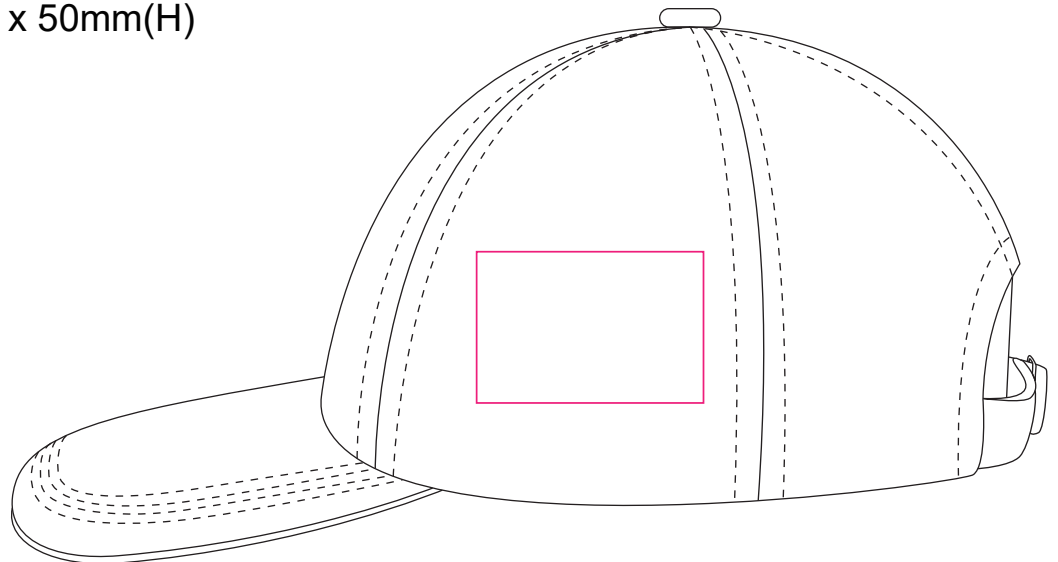

Product: PCHH030
Product Size: Adult: 58cm (Adjustable)
Decoration Options: Heat Transfer Full Colour, Embroidery, Screen Print

Front

Print Size: 120mm(W) x 50mm(H)

Back

Print Size: 70mm(W) x 20mm(H)

Side

Print Size: 60mm(W) x 40mm(H)

Shown at 50% actual size