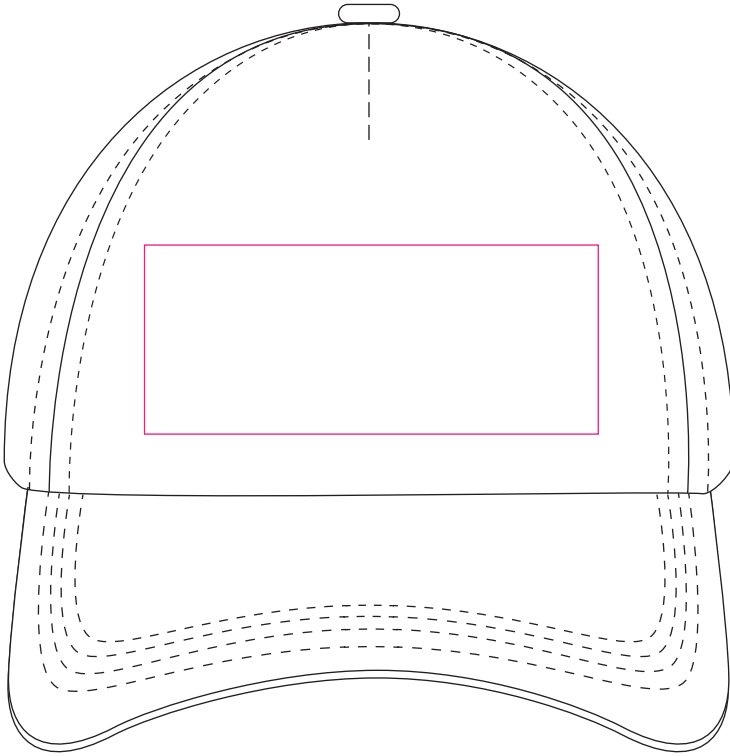

Product: PCHH030
Product Size: Adult: 58cm (Adjustable)
Decoration Options: Heat Transfer Full Colour, Embroidery, Screen Print

Front

Print Size: 120mm(W) x 50mm(H)

Back

Print Size: 70mm(W) x 20mm(H)

Side

Print Size: 60mm(W) x 40mm(H)

Shown at 50% actual size