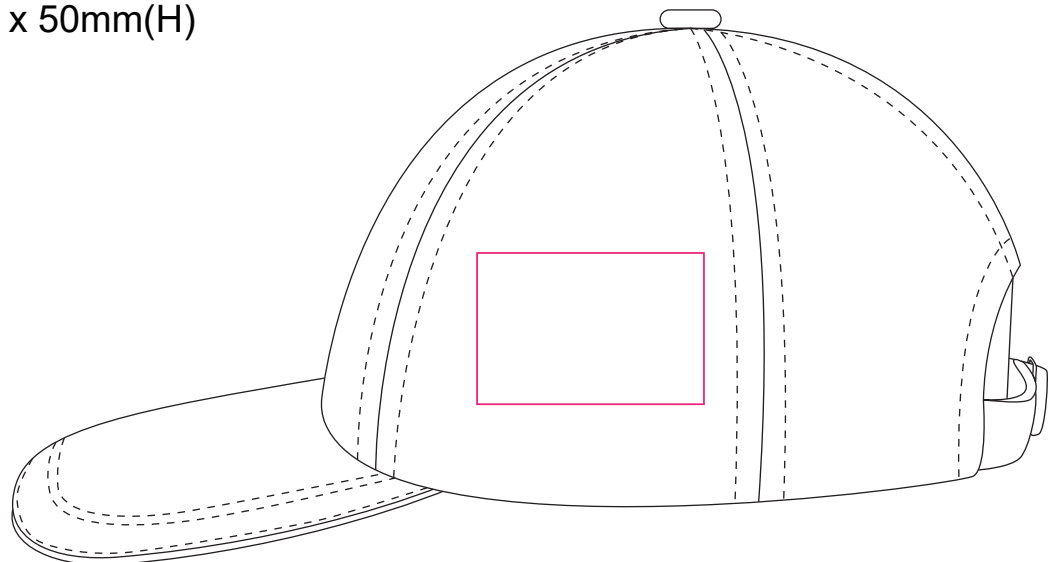

Product: PCHH031
Product Size: Adult: 58cm (Adjustable)
Decoration Options: Heat Transfer Full Colour, Embroidery, Screen Print

Front

Print Size: 120mm(W) x 50mm(H)

Back

Print Size: 70mm(W) x 20mm(H)

Side

Print Size: 60mm(W) x 40mm(H)

Shown at 50% actual size