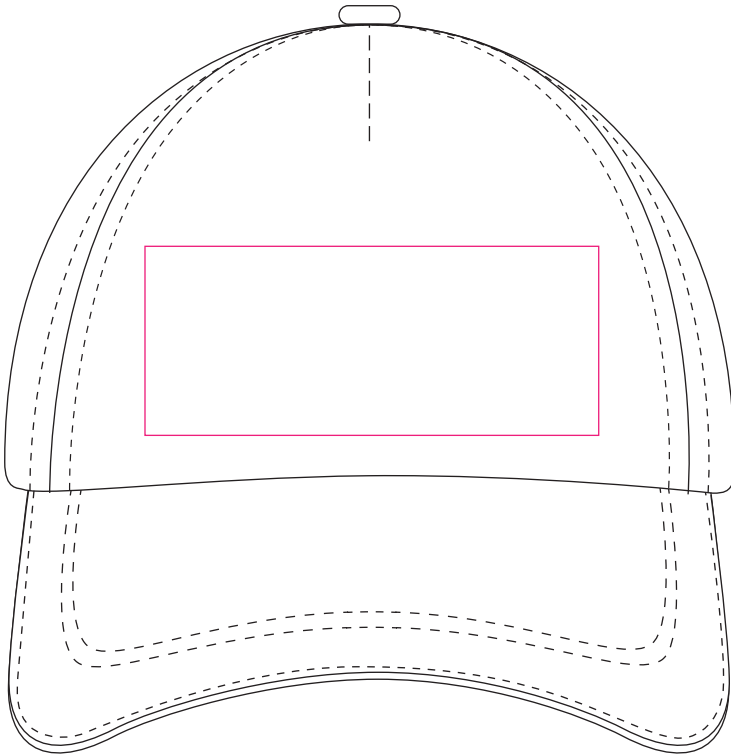

Product: PCHH031
Product Size: Adult: 58cm (Adjustable)
Decoration Options: Heat Transfer Full Colour, Embroidery, Screen Print

Front

Print Size: 120mm(W) x 50mm(H)

Back

Print Size: 70mm(W) x 20mm(H)

Side

Print Size: 60mm(W) x 40mm(H)

Shown at 50% actual size