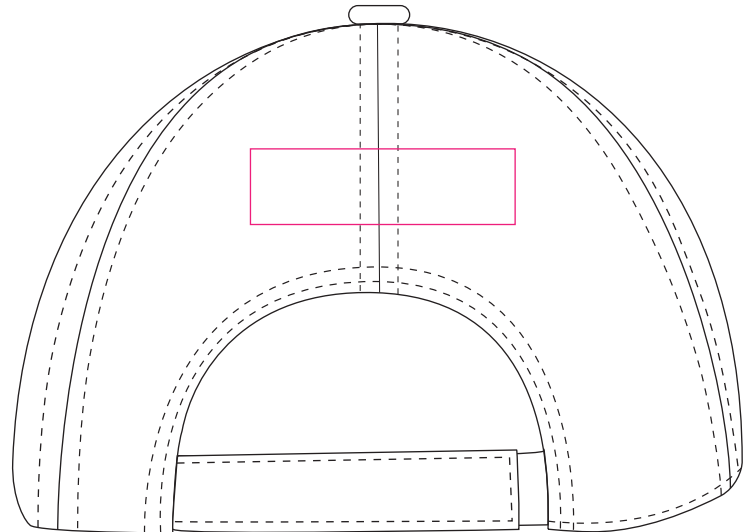

Product: PCHH031
Product Size: Adult: 58cm (Adjustable)
Decoration Options: Heat Transfer Full Colour, Embroidery, Screen Print

Front

Print Size: 120mm(W) x 50mm(H)

Back

Print Size: 70mm(W) x 20mm(H)

Side

Print Size: 60mm(W) x 40mm(H)

Shown at 50% actual size