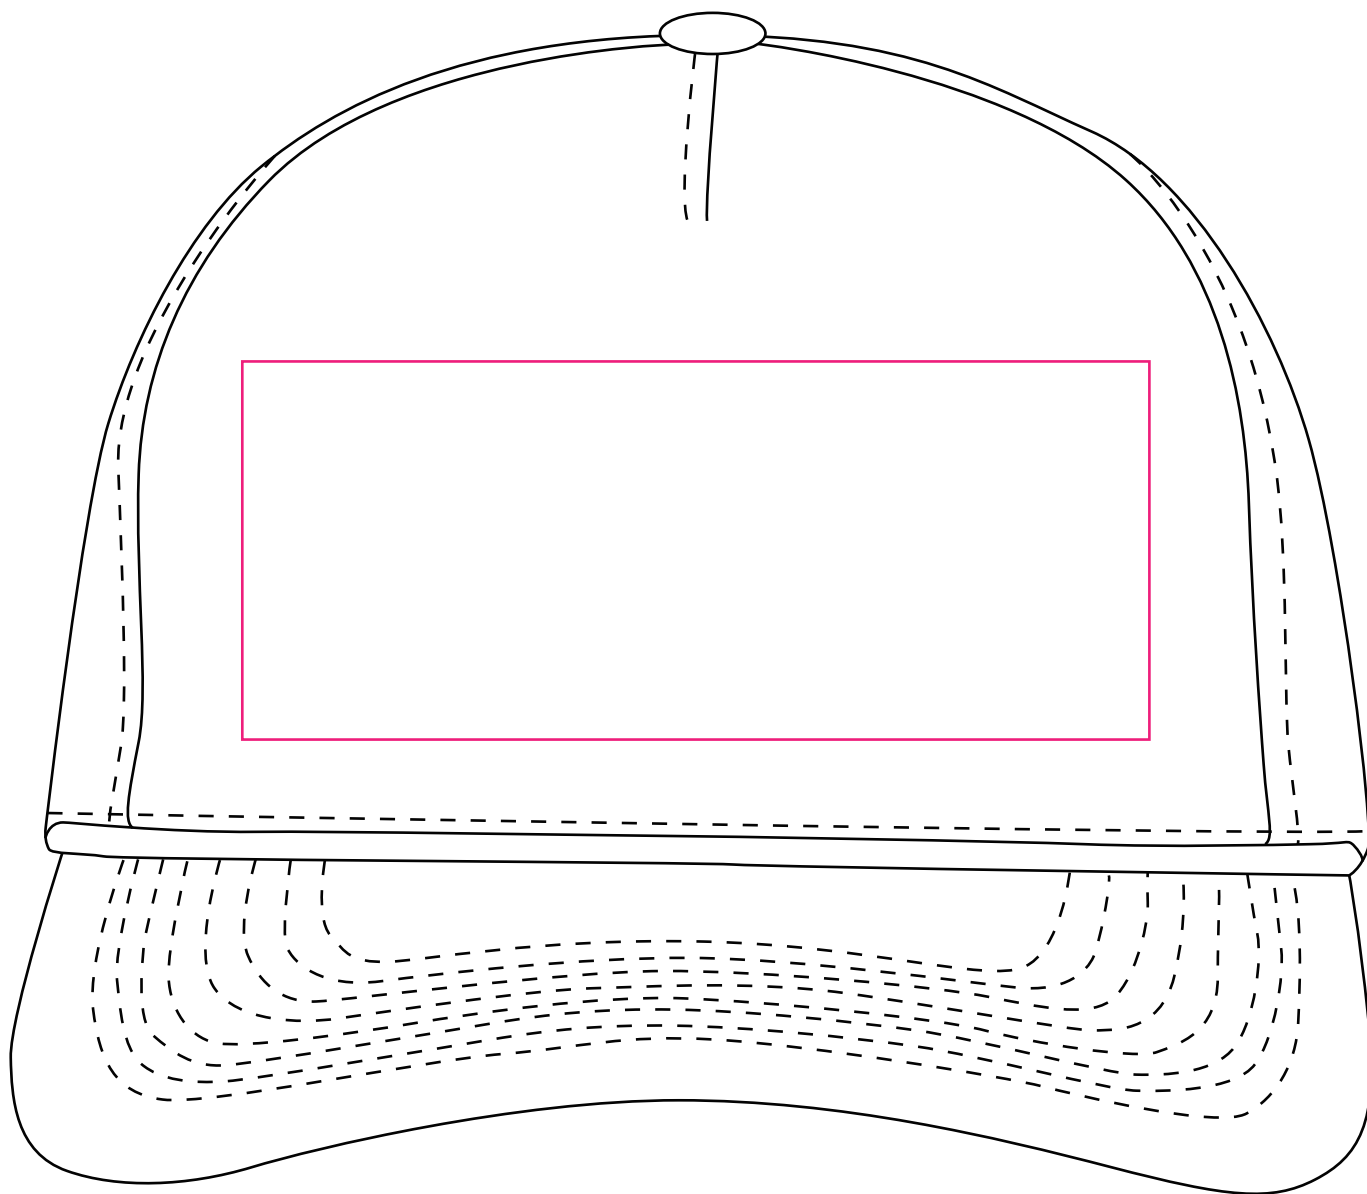

Product: PCHH033
Product Size: Adult: 58cm (Adjustable)
Decoration Options: Heat Transfer Full Colour, Screen Print, Embroidery

Front

Print Size: 120mm(W) x 50mm(H)

Shown at 100% actual size