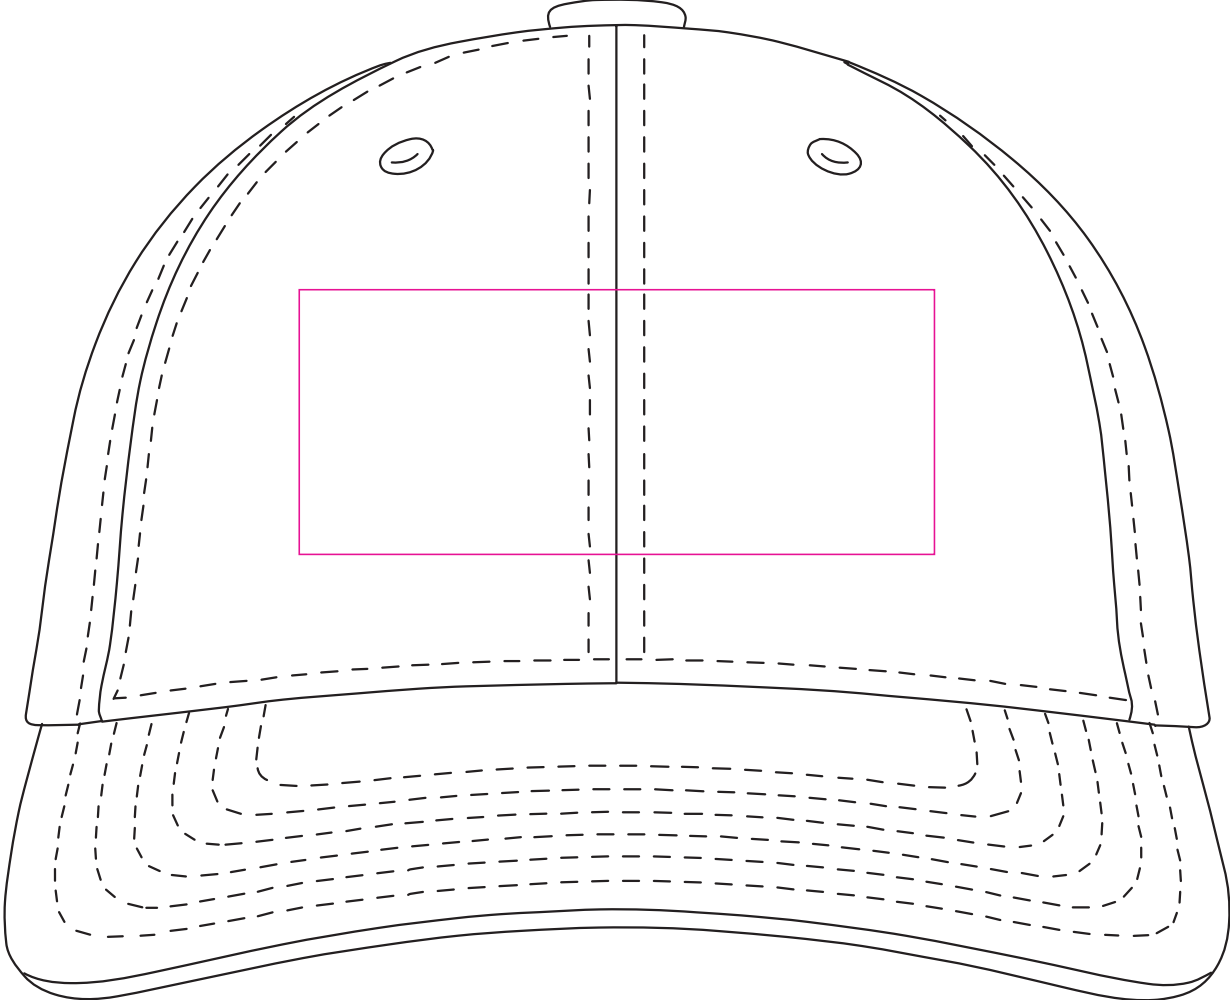

Product: PCHH037
Product Size: Adult: 58cm (Adjustable)
Decoration Options: Heat Transfer Full Colour, Screen Print, Embroidery

Print Size:120mm(W) x 50mm(H)

Shown at 70% actual size