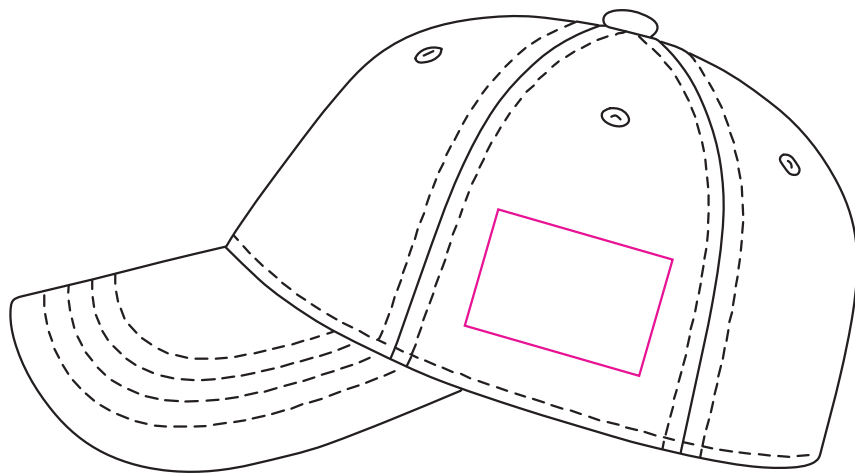

Product: PCHH039
Product Size: Adult: 58cm (Adjustable)
Decoration Options: Heat Transfer Full Colour, Screen Print, Embroidery

Front

Print Size:120mm(W) x 50mm(H)

Back

Print Size:60mm(W) x 40mm(H)

Side

Print Size:70mm(W) x 20mm(H)

Shown at 40% actual size