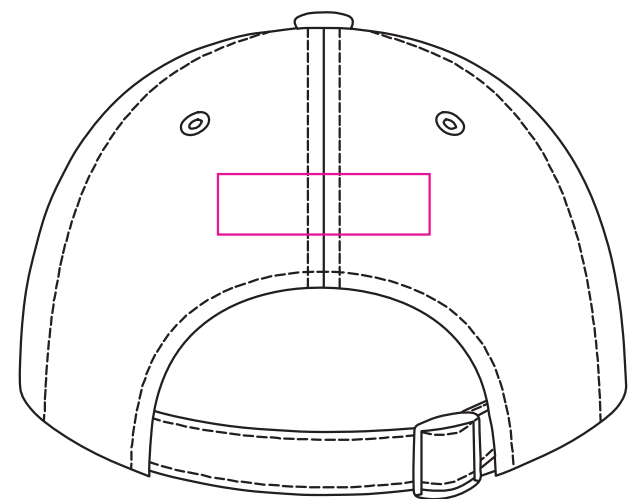

Product: PCHH039
Product Size: Adult: 58cm (Adjustable)
Decoration Options: Heat Transfer Full Colour, Screen Print, Embroidery

Front

Print Size:120mm(W) x 50mm(H)

Back

Print Size:60mm(W) x 40mm(H)

Side

Print Size:70mm(W) x 20mm(H)

Shown at 40% actual size