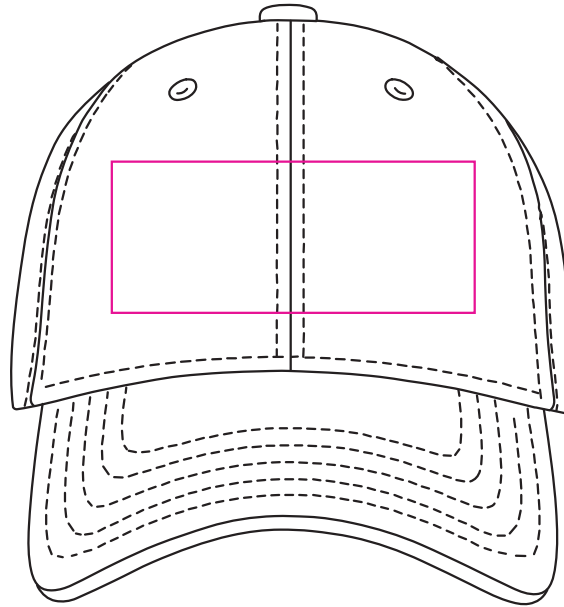

Product: PCHH039
Product Size: Adult: 58cm (Adjustable)
Decoration Options: Heat Transfer Full Colour, Screen Print, Embroidery

Front

Print Size:120mm(W) x 50mm(H)

Back

Print Size:60mm(W) x 40mm(H)

Side

Print Size:70mm(W) x 20mm(H)

Shown at 40% actual size