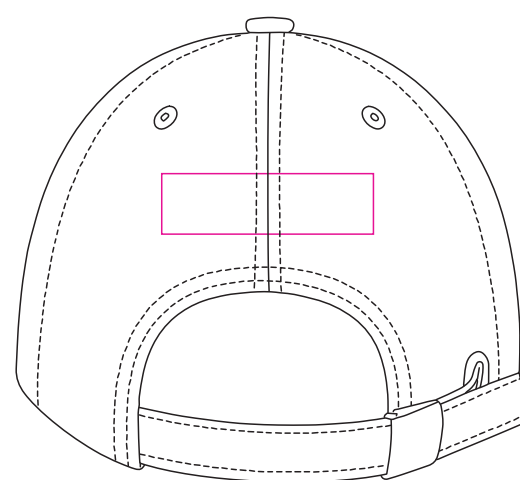

Product: PCHH040
Product Size: Adult: 58cm (Adjustable)
Decoration Options: Heat Transfer Full Colour, Screen Print, Embroidery

Front

Print Size:120mm(W) x 50mm(H)

Back

Print Size:60mm(W) x 40mm(H)

Side

Print Size:70mm(W) x 20mm(H)

Shown at 40% actual size