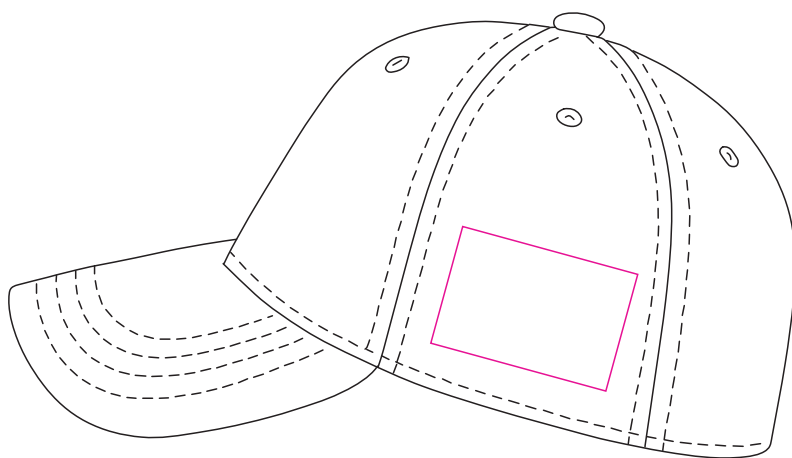

Product: PCHH040
Product Size: Adult: 58cm (Adjustable)
Decoration Options: Heat Transfer Full Colour, Screen Print, Embroidery

Front

Print Size:120mm(W) x 50mm(H)

Back

Print Size:60mm(W) x 40mm(H)

Side

Print Size:70mm(W) x 20mm(H)

Shown at 40% actual size