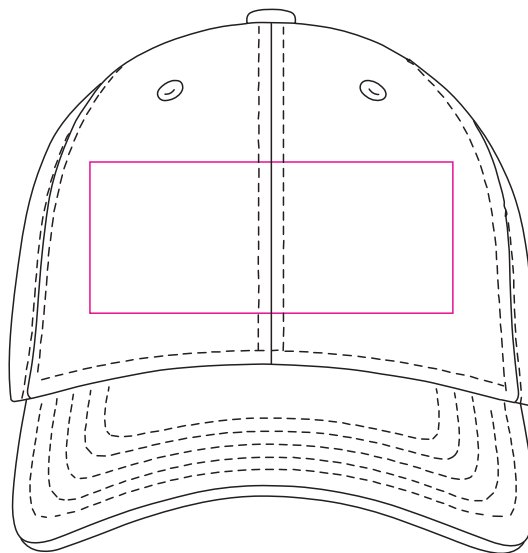

Product: PCHH040
Product Size: Adult: 58cm (Adjustable)
Decoration Options: Heat Transfer Full Colour, Screen Print, Embroidery

Front

Print Size:120mm(W) x 50mm(H)

Back

Print Size:60mm(W) x 40mm(H)

Side

Print Size:70mm(W) x 20mm(H)

Shown at 40% actual size