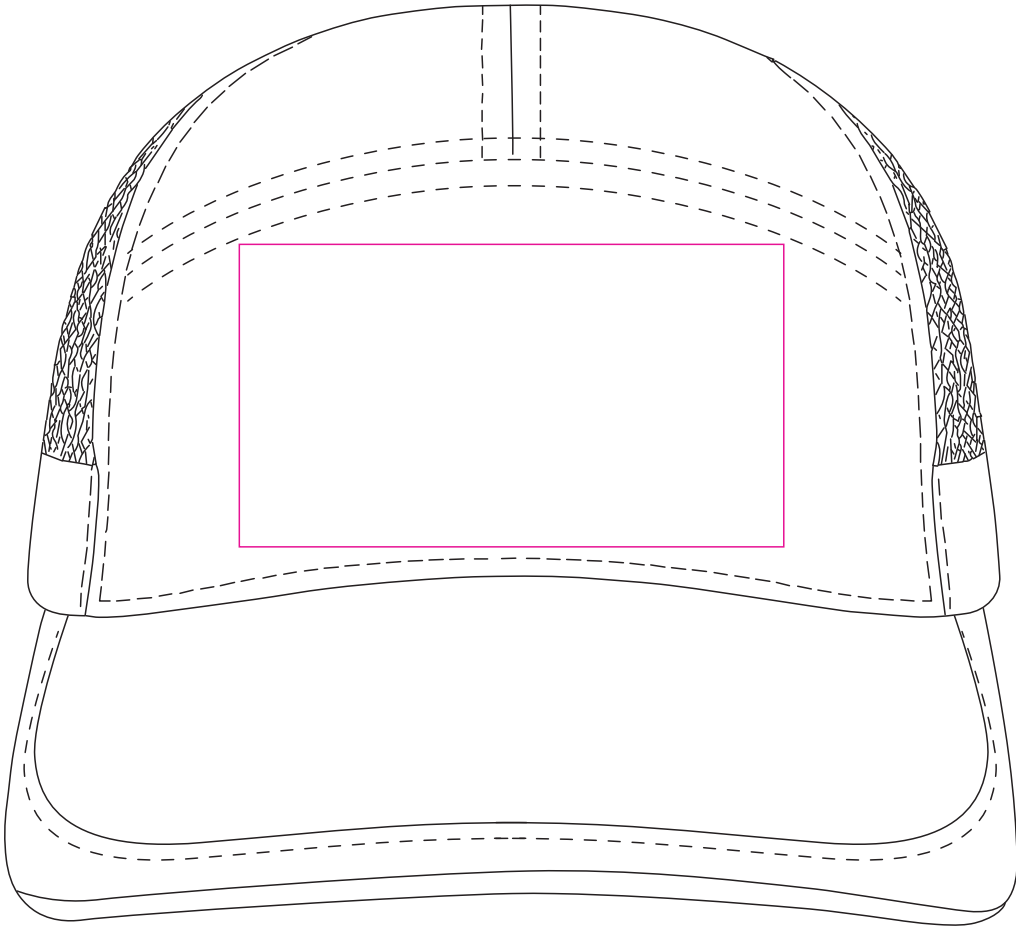

Product: PCHH041  
Product Size: Adult: 58cm (Adjustable)  
Decoration Options: Heat Transfer Full Colour, Screen Print, Embroidery

Print Size:90mm(W) x 50mm(H)  
Shown at 80% actual size