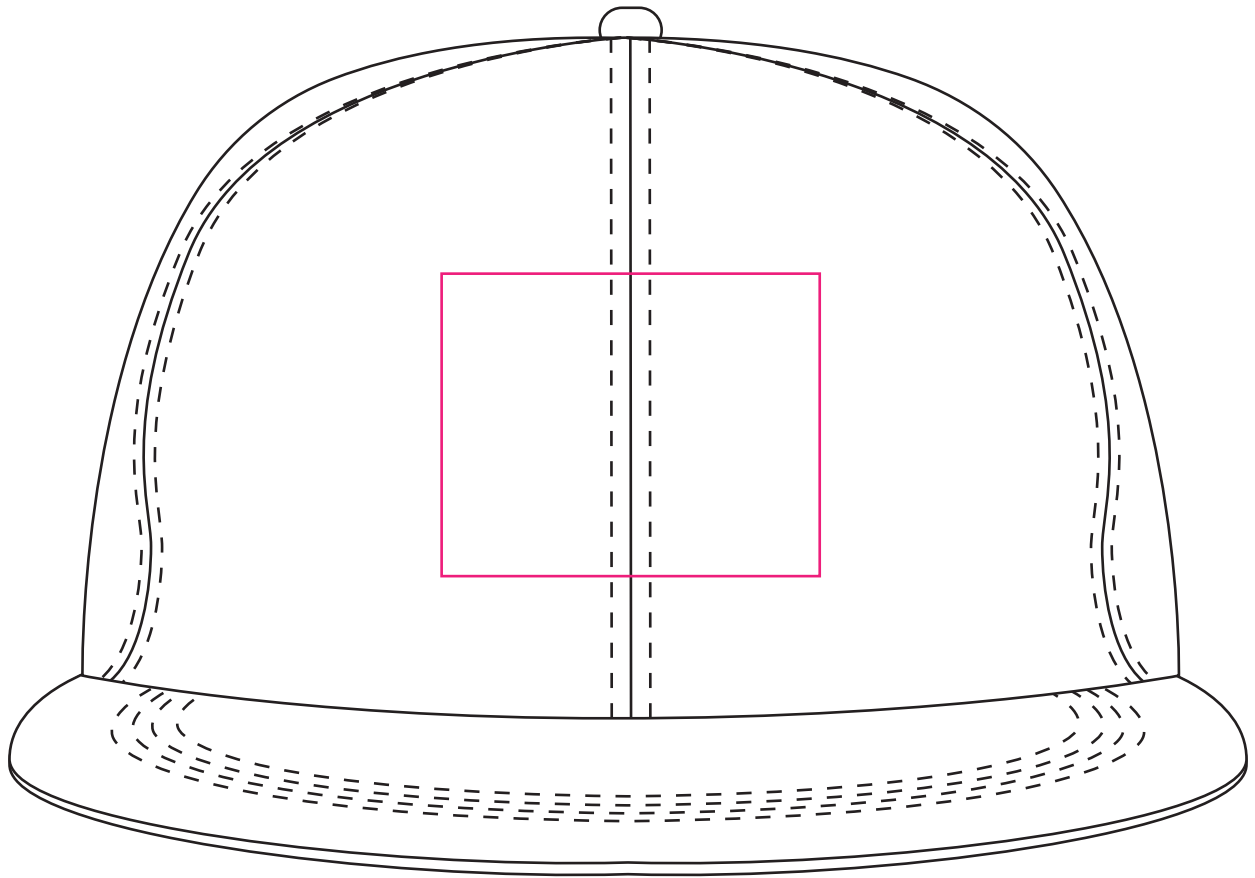

Product: PCHH044
Product Size: 41cm(L) x 29cm(W) x 18cm(H)
Decoration Options: Embroidery, Sublimation

Embroidery Size: 100mm(W) x 80mm(H)
Shown at 50% actual size

Left Front Panel

Print Size: 173.79mm(w) x 261.70mm(h)

Right Front Panel

Print Size: 173.79mm(w) x 261.70mm(h)

Left Side Panel

Print Size: 171.37mm(w) x 264.06mm(h)

Right Side Panel

Print Size: 173.79mm(w) x 261.70mm(h)

Left Back Panel

Print Size: 170.27mm(w) x 267.01mm(h)

Right Back Panel

Print Size: 170.26mm(w) x 267.04mm(h)

Upper Brim

Print Size: 292.75mm(w) x 224.33mm(h)

Under Brim

Print Size: 284.37mm(w) x 218.46mm(h)

Shown at 20% actual size