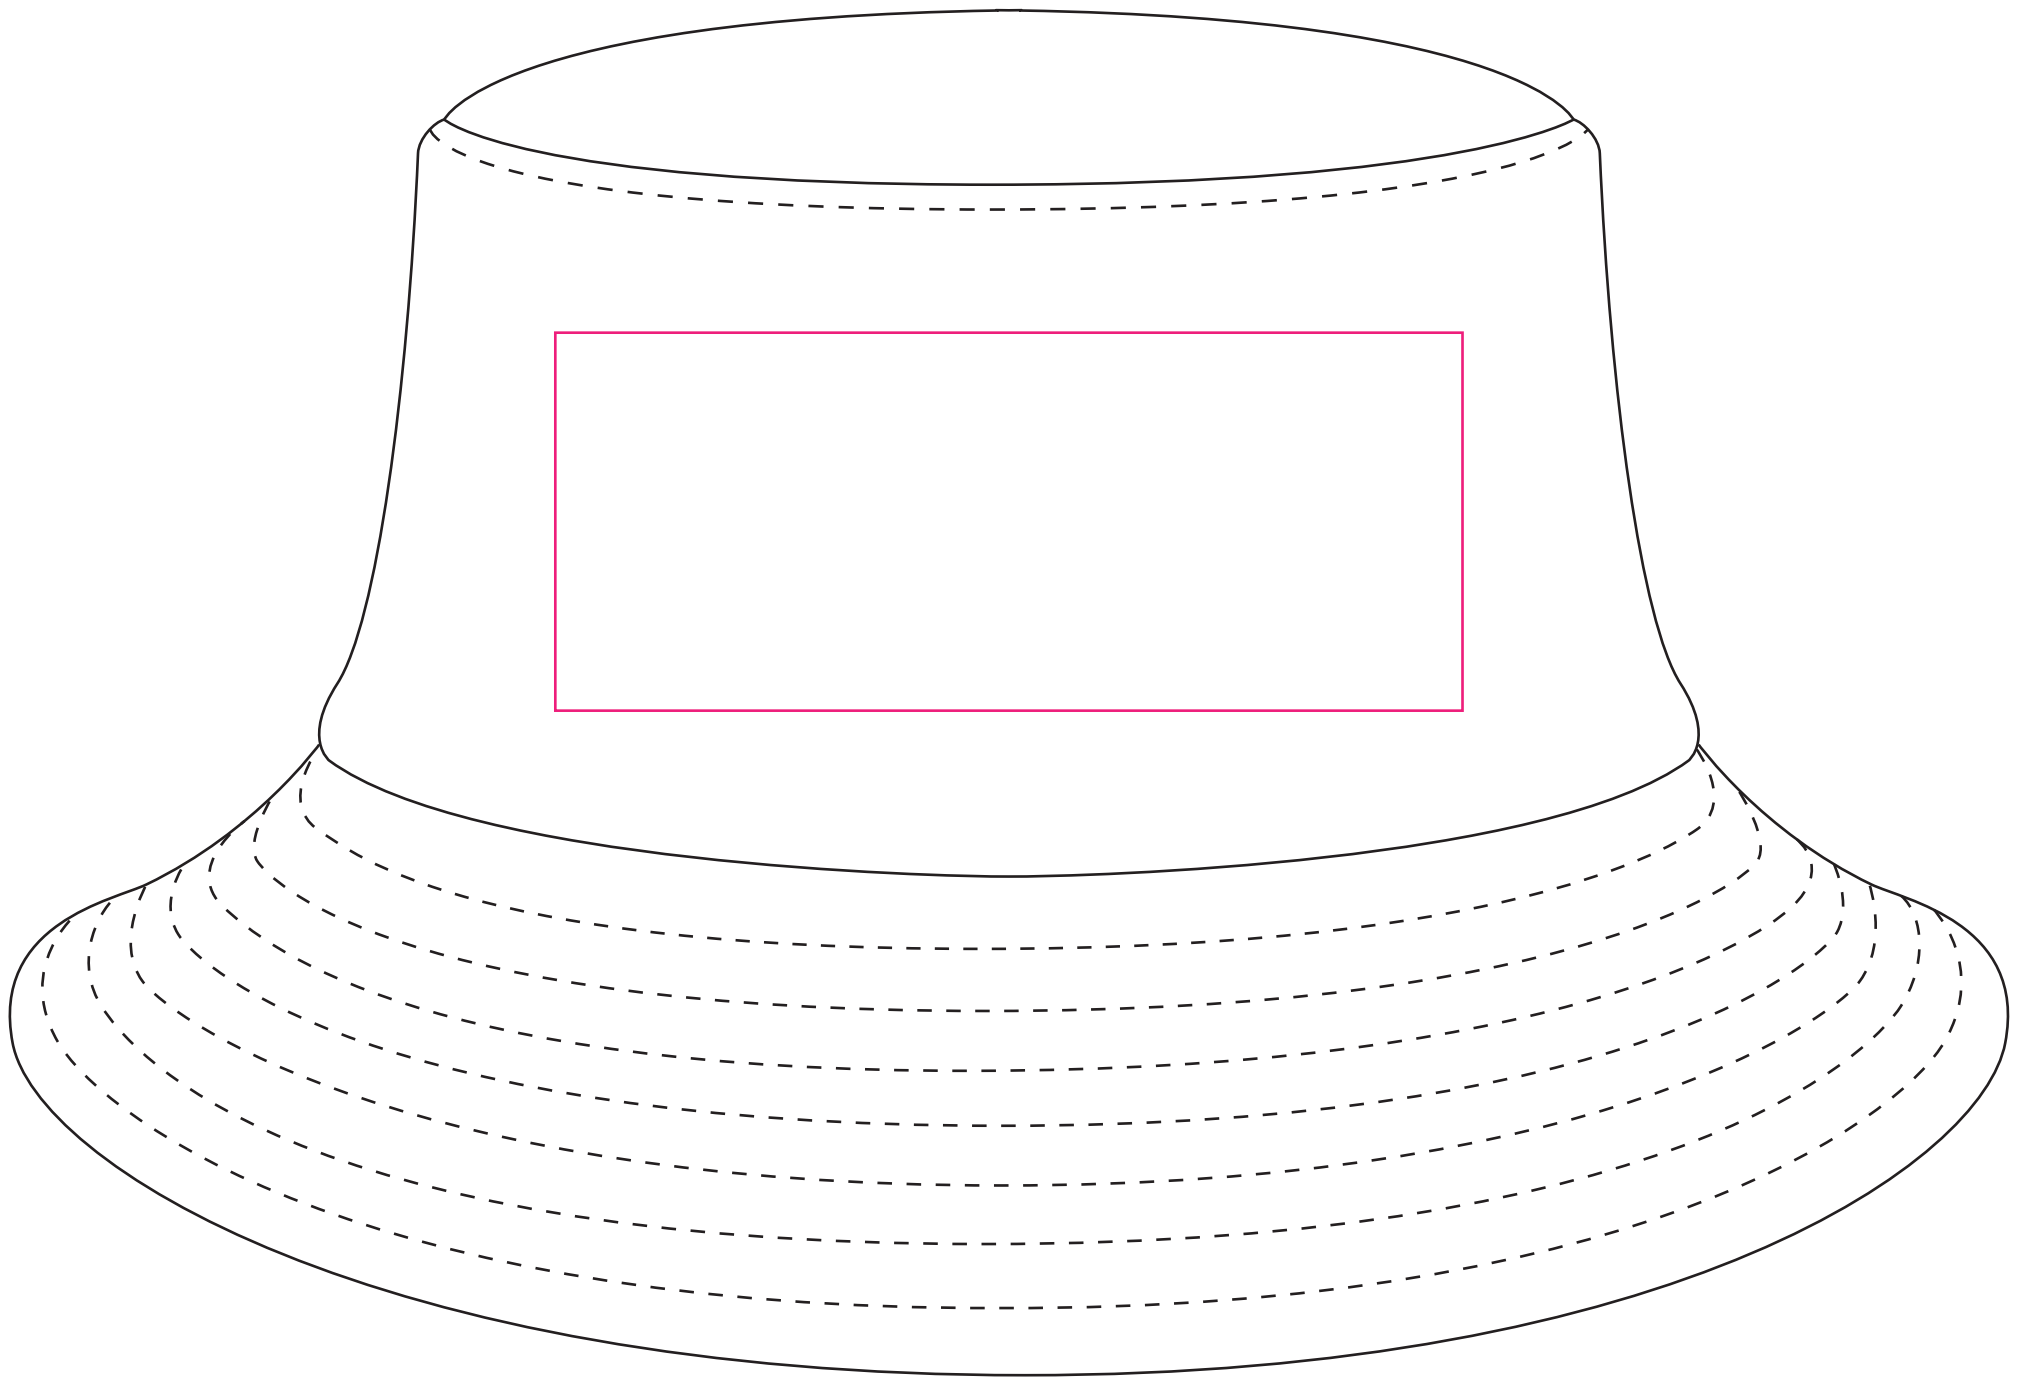

Product: PCHH045  
Product Size: 58cm/60cm/62cm  
Decoration Options: Heat Transfer Full Colour, Embroidery, Screen Print

Print Size: 120mm(W) x 50mm(H)  
Shown at 100% actual size