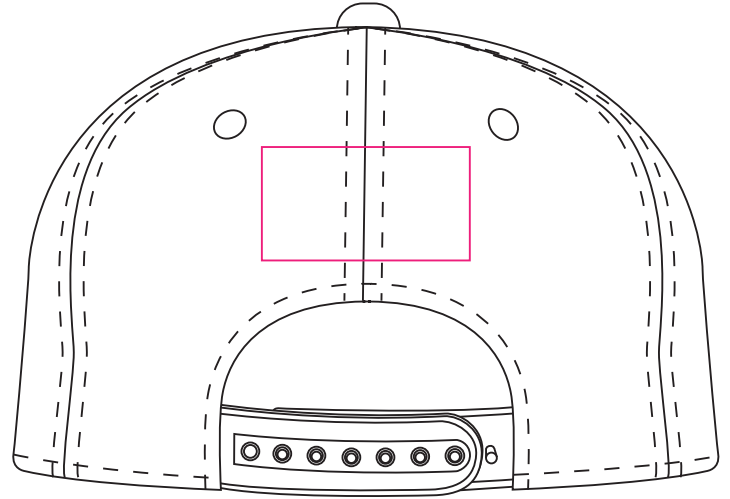

Product: PCHH049
Product Size: Adult: 58cm (Adjustable)
Decoration Option: Embroidery

Front

Print Size:120mm(W) x 55mm(H)

Back

Print Size:55mm(W) x 30mm(H)

Side

Print Size:60mm(W) x 40mm(H)

Shown at 50% actual size