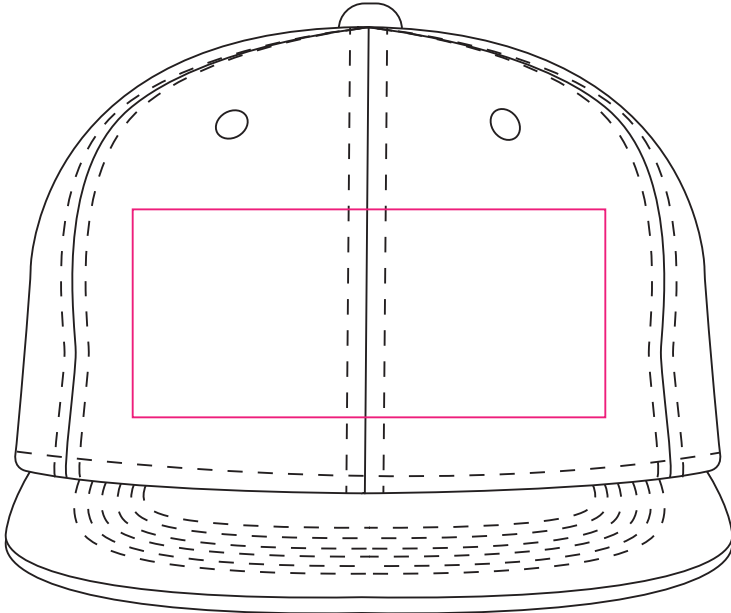

Product: PCHH049
Product Size: Adult: 58cm (Adjustable)
Decoration Option: Embroidery

Front

Print Size:120mm(W) x 55mm(H)

Back

Print Size:55mm(W) x 30mm(H)

Side

Print Size:60mm(W) x 40mm(H)

Shown at 50% actual size