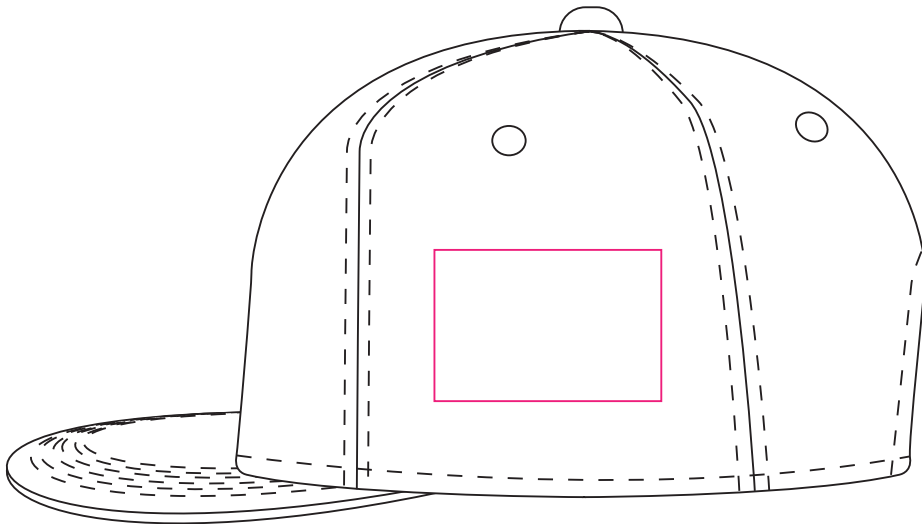

Product: PCHH049
Product Size: Adult: 58cm (Adjustable)
Decoration Option: Embroidery

Front

Print Size:120mm(W) x 55mm(H)

Back

Print Size:55mm(W) x 30mm(H)

Side

Print Size:60mm(W) x 40mm(H)

Shown at 50% actual size