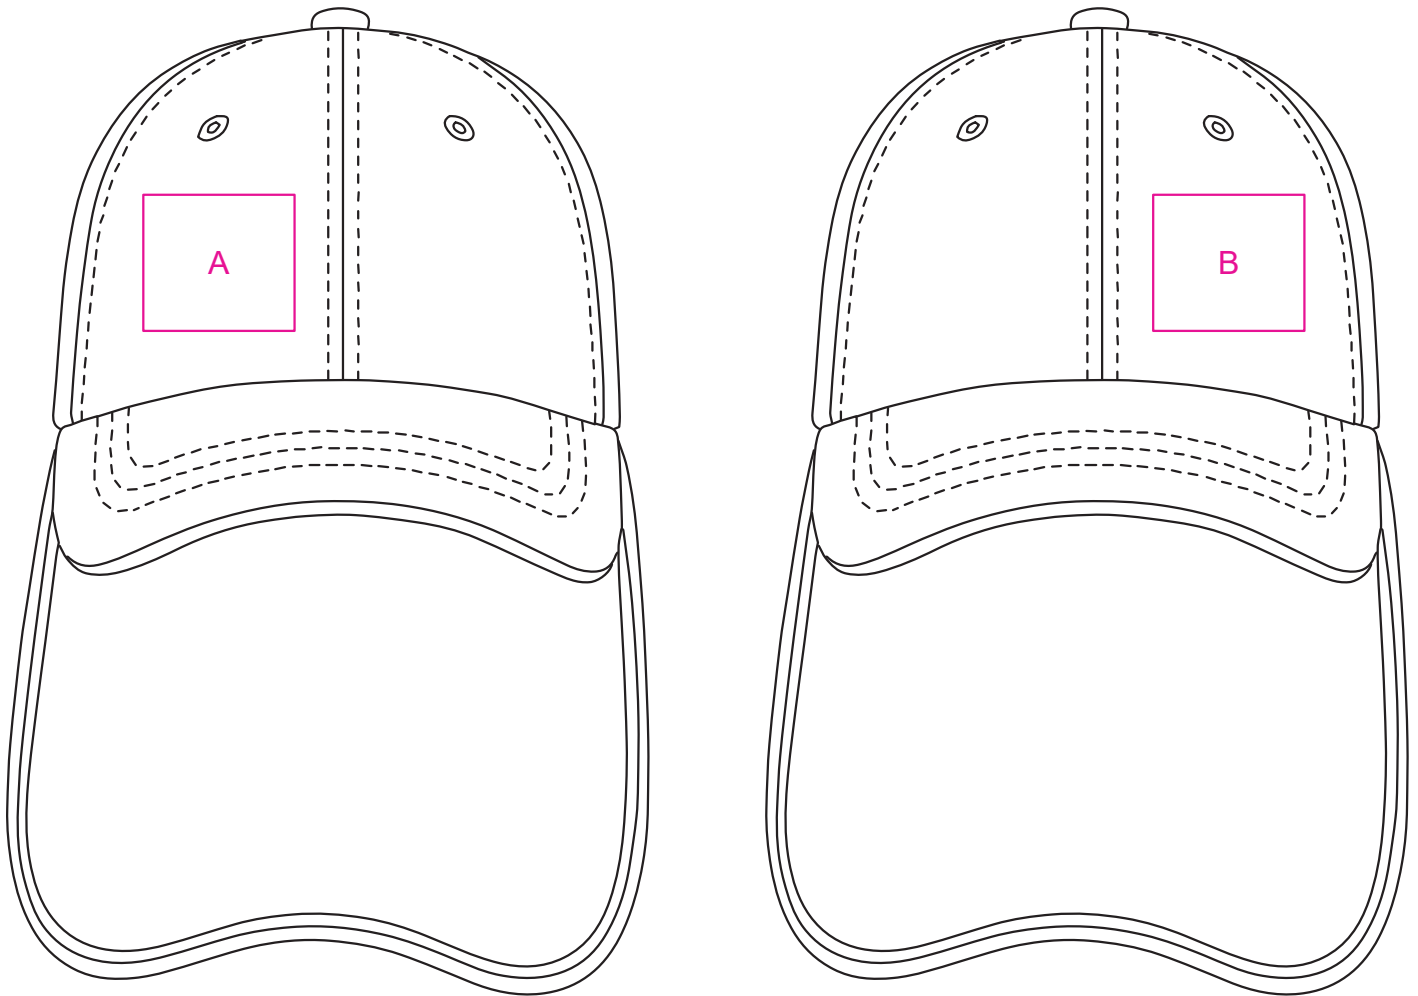

Product: PCHH057  
Product Size: Adult: 58-60cm(Adjustable)  
Decoration Options: Heat Transfer Full Colour, Embroidery, Screen Print

A:Print Size:50mm(W) x45mm(H)

B:Print Size:50mm(W) x45mm(H)

Shown at 40% actual size