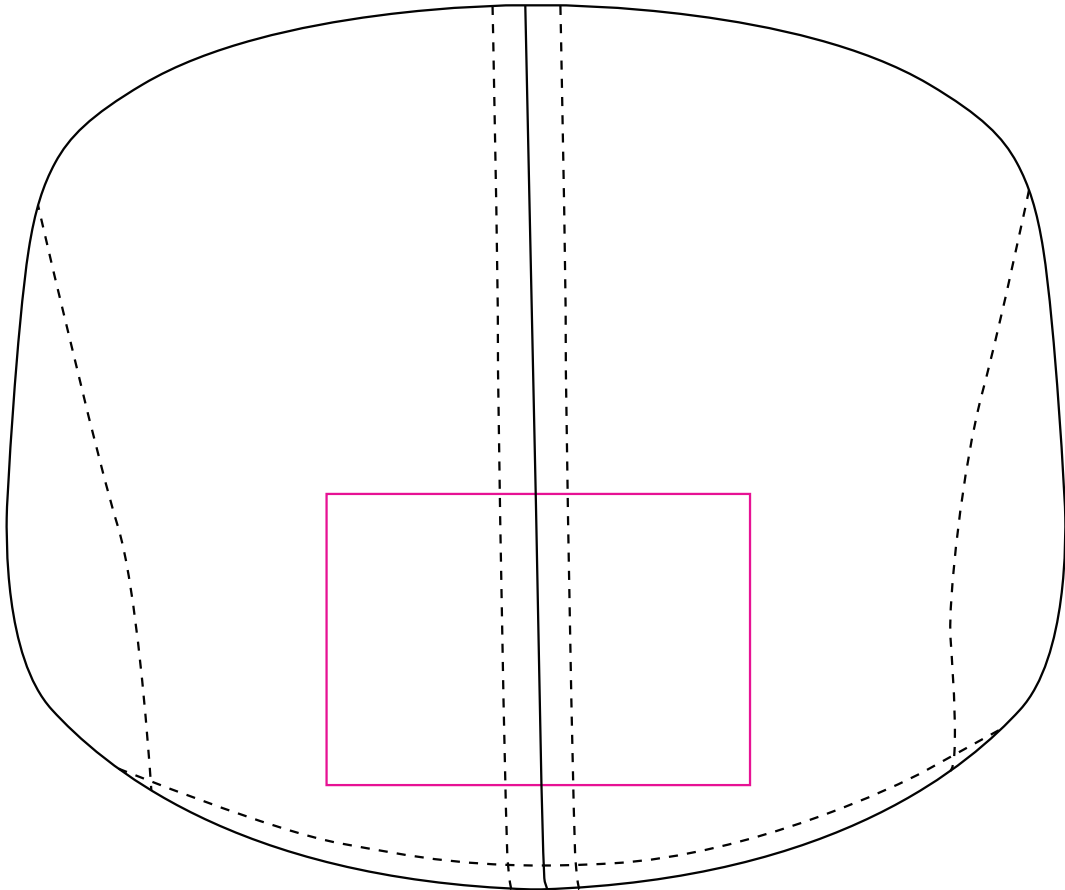

Product: PCHH063  
Product Size: Adult: 58cm (Adjustable)  
Decoration Options: Embroidery

Print Size:80mm(W) x 55mm(H)  
Shown at 70% actual size