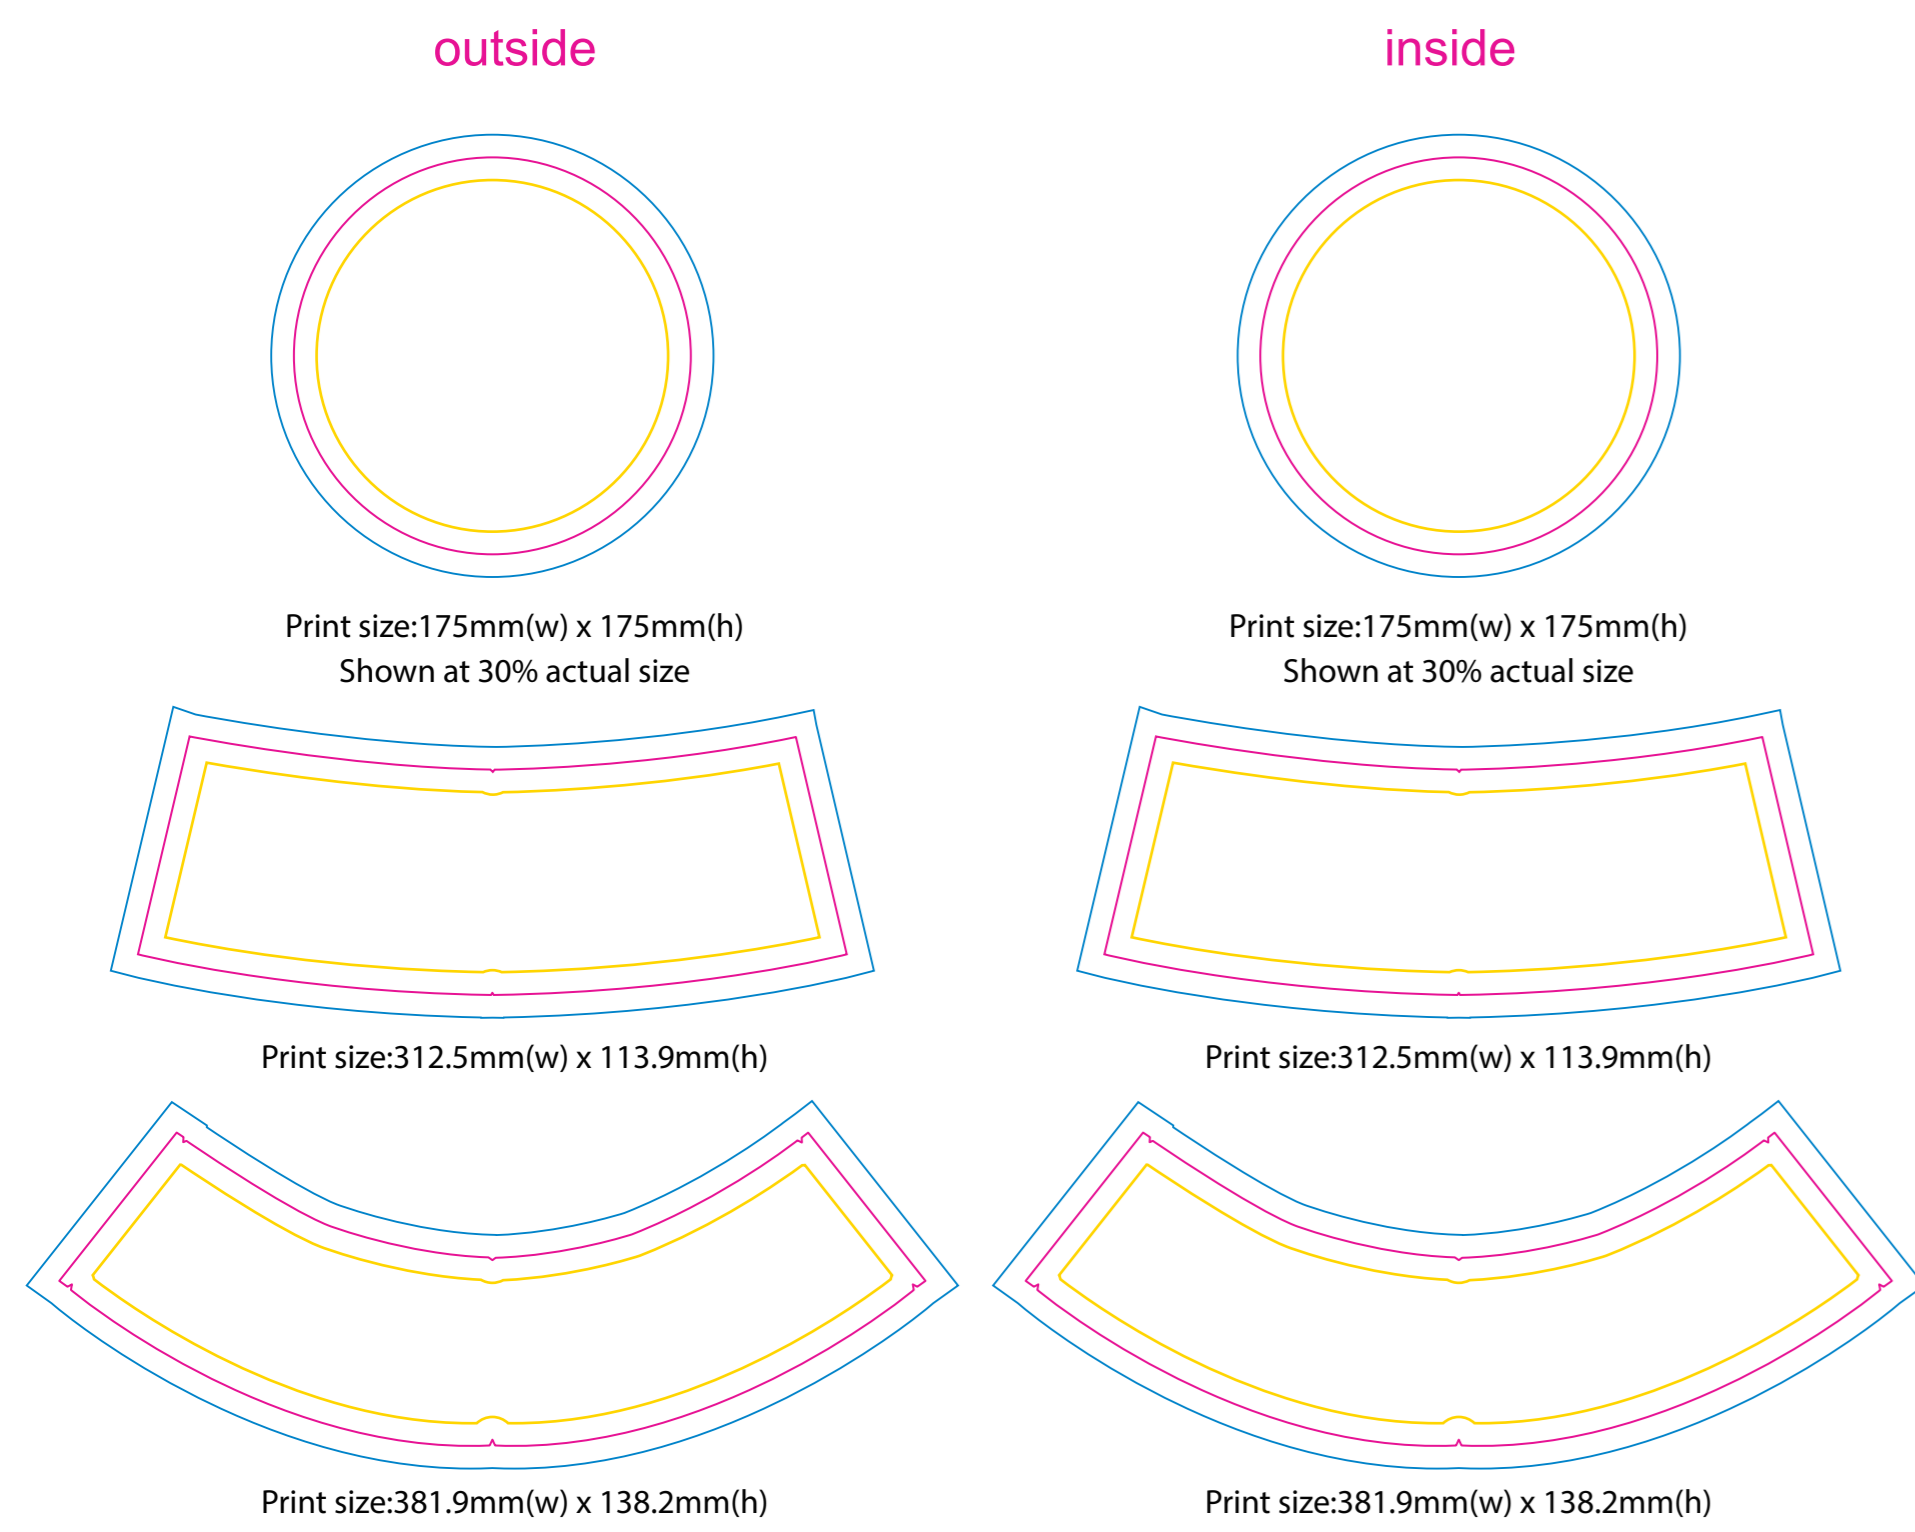

Product: PCHH087  
 Product Size: Adult three sizes available: 58/60/62cm  
 Kid two sizes available: 54/56cm  
 Decoration Option: Sublimation

custom

Visual for reference only. Not 100% same as actual product.

Size: 54CM

Size: 56CM

Actual finished product area  
 Bleed area  
 Knife line

Size: 58CM

Size: 60CM

Size: 62CM