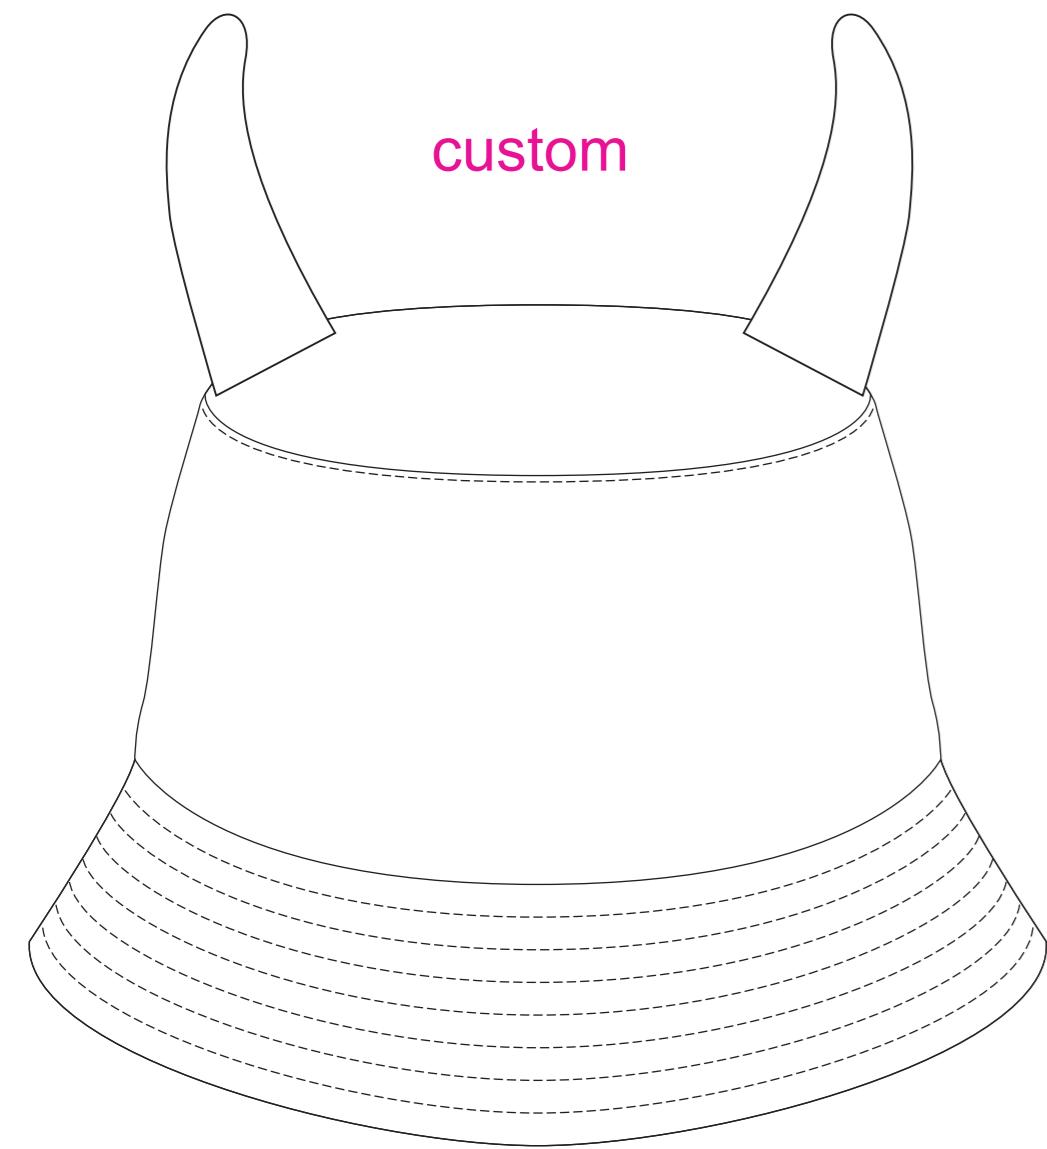

Product: PCHH087  
 Product Size: Adult three sizes available: 58/60/62cm  
 Kid two sizes available: 54/56cm  
 Decoration Option: Sublimation

custom

Visual for reference only. Not 100% same as actual product.

Size: 54CM

Size: 56CM

Actual finished product area  
 Bleed area  
 Knife line

Size: 58CM

Size: 60CM

Size: 62CM