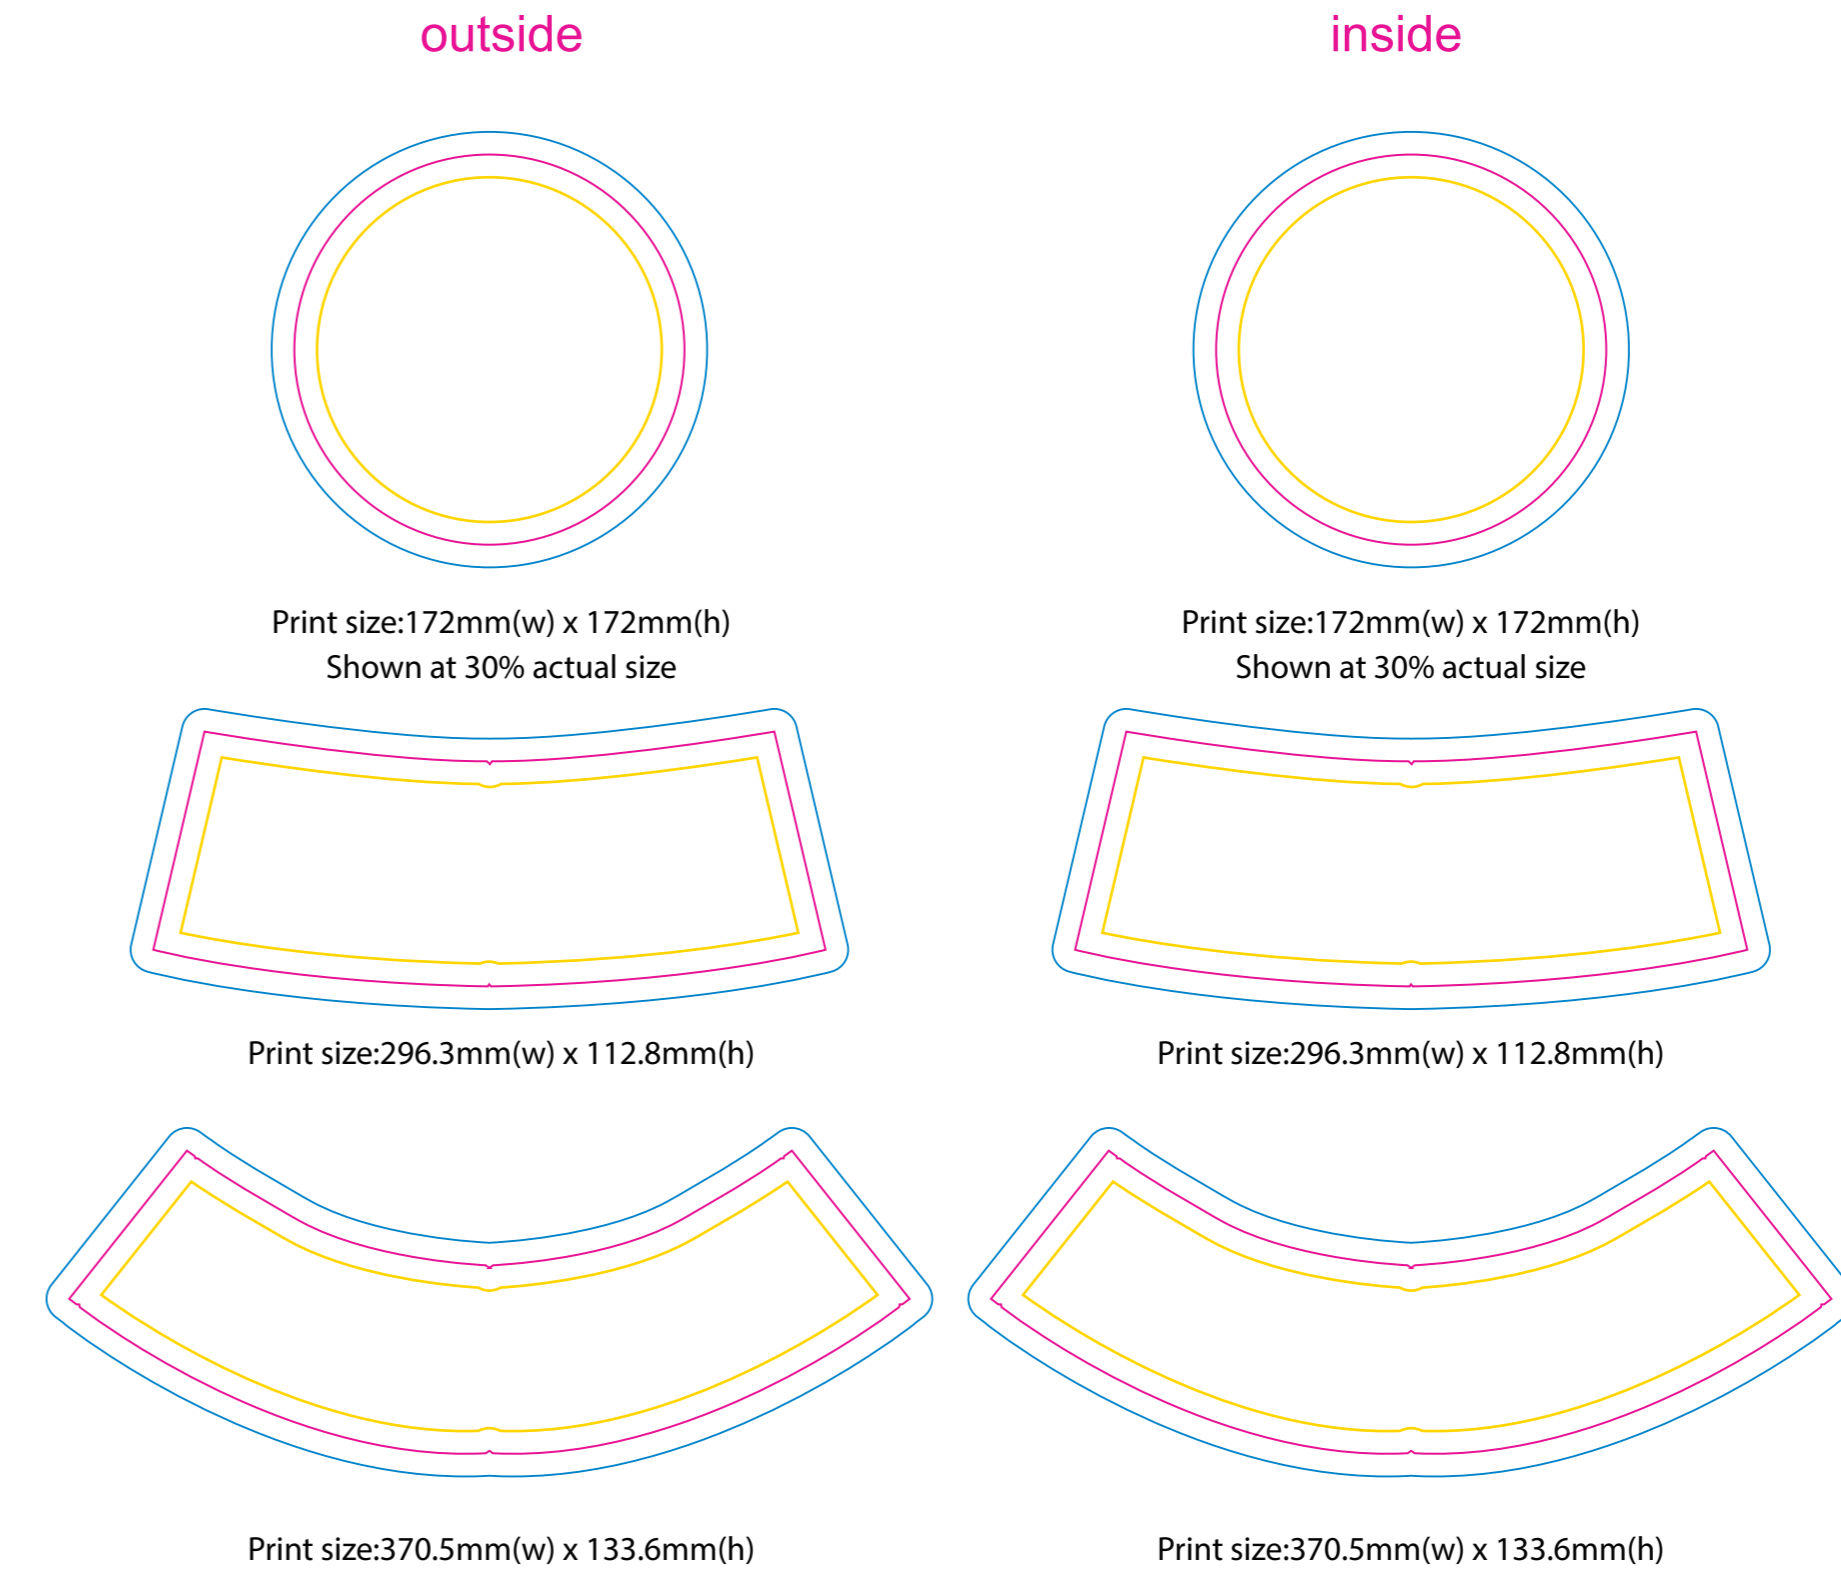

Product: PCHH087  
 Product Size: Adult three sizes available: 58/60/62cm  
 Kid two sizes available: 54/56cm  
 Decoration Option: Sublimation

custom

Visual for reference only. Not 100% same as actual product.

Size: 54CM

Size: 56CM

Actual finished product area  
 Bleed area  
 Knife line

Size: 58CM

Size: 60CM

Size: 62CM