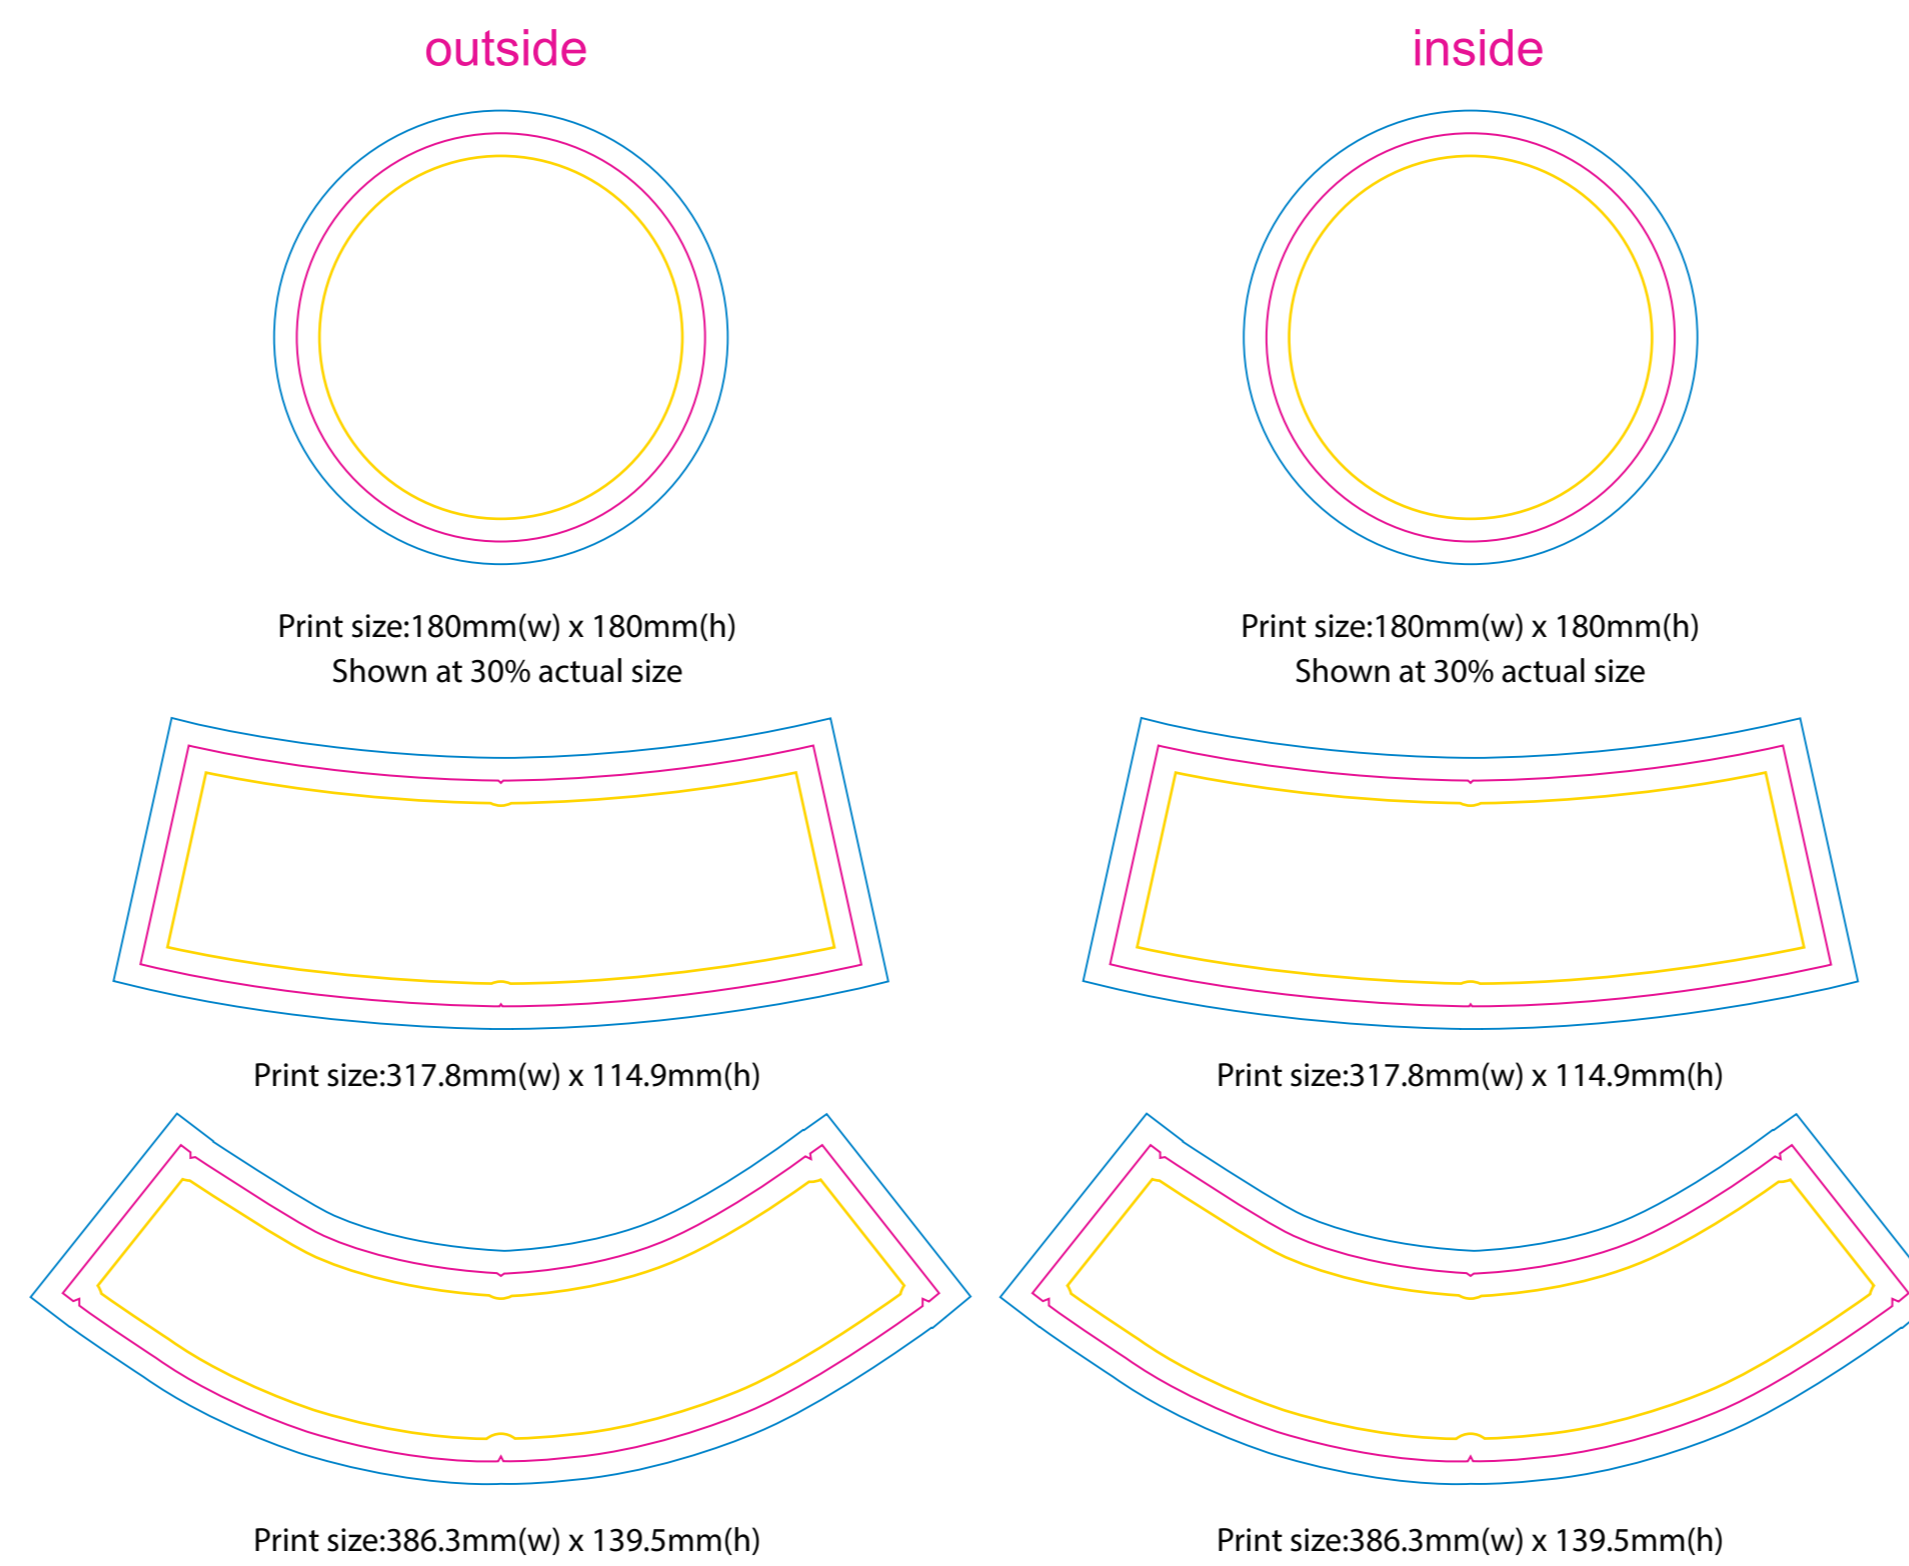

Product: PCHH087  
 Product Size: Adult three sizes available: 58/60/62cm  
 Kid two sizes available: 54/56cm  
 Decoration Option: Sublimation

custom

Visual for reference only. Not 100% same as actual product.

Size: 54CM

Size: 56CM

Actual finished product area  
 Bleed area  
 Knife line

Size: 58CM

Size: 60CM

Size: 62CM