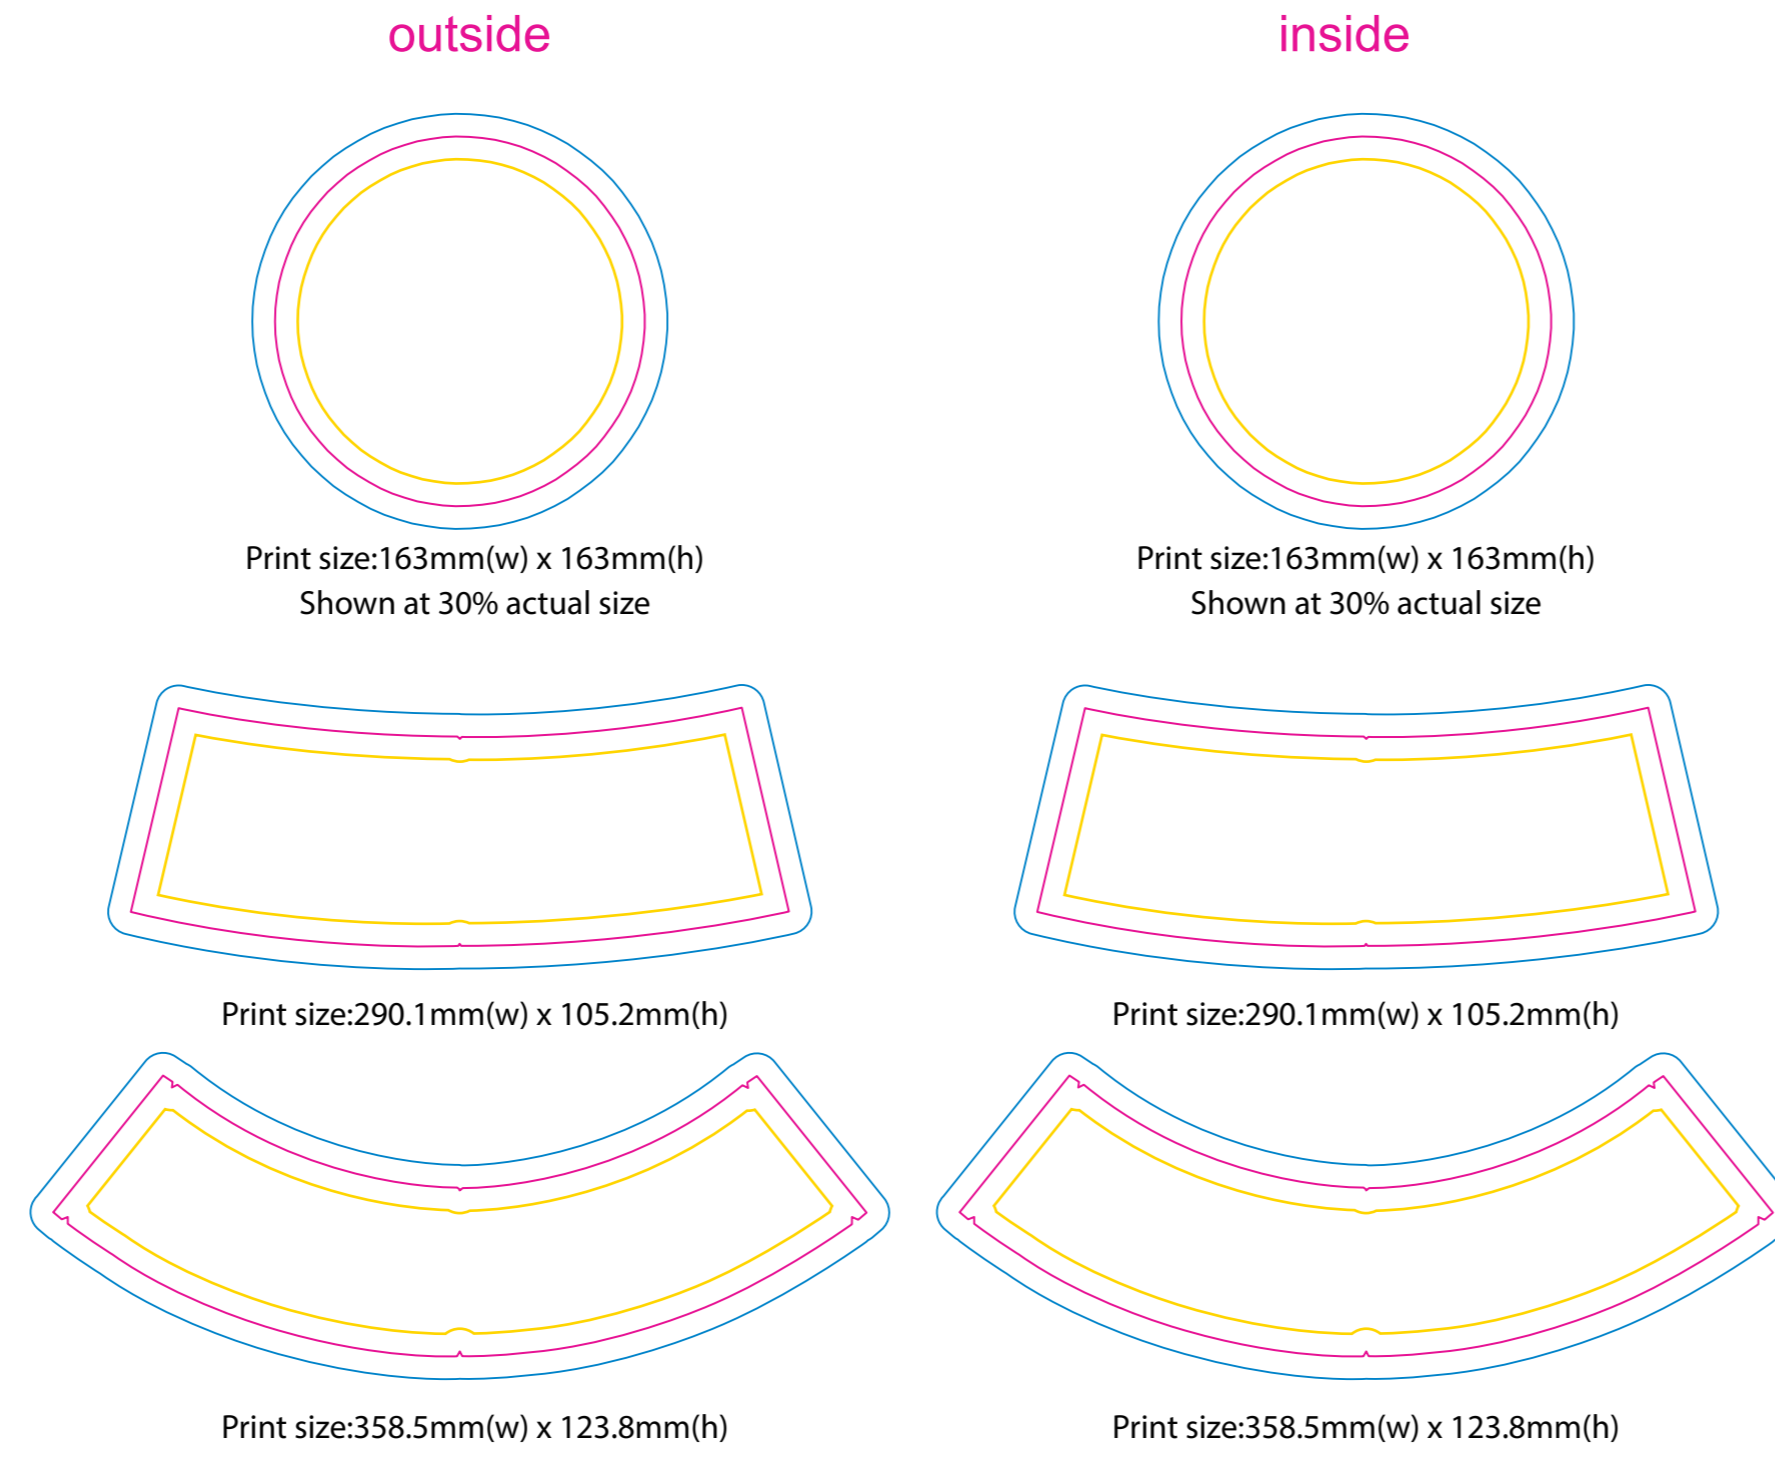

Product: PCHH087  
 Product Size: Adult three sizes available: 58/60/62cm  
 Kid two sizes available: 54/56cm  
 Decoration Option: Sublimation

custom

Visual for reference only. Not 100% same as actual product.

Size: 54CM

Size: 56CM

Actual finished product area  
 Bleed area  
 Knife line

Size: 58CM

Size: 60CM

Size: 62CM