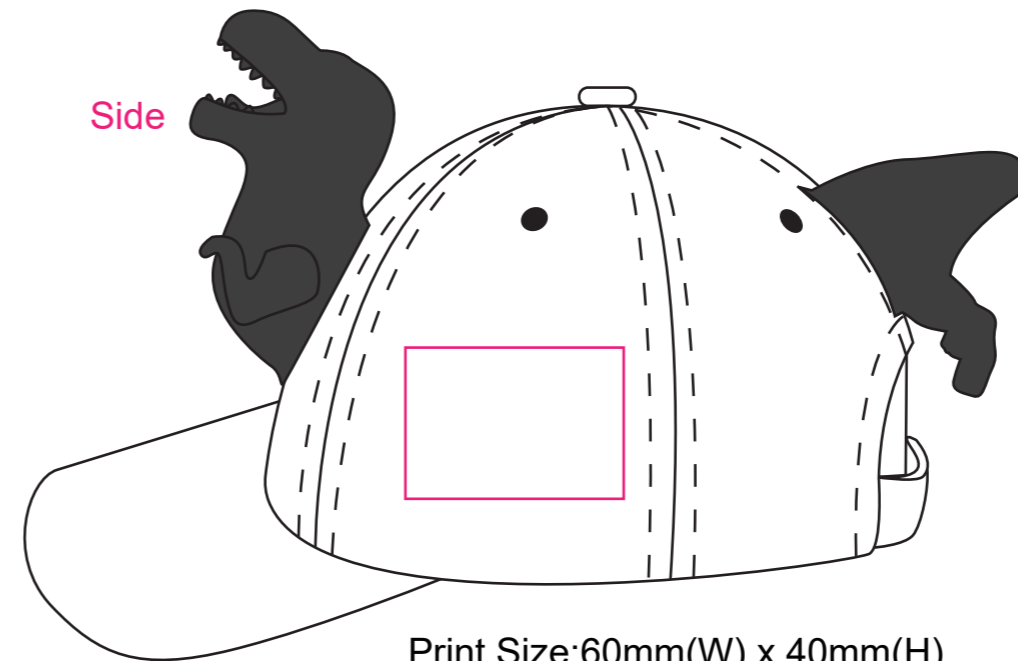

Product: PCHH147
Product Size: Adult: 56cm; Kid: 54cm
Decoration Option: Embroidery

Adult: 56cm
Front

Print Size:80mm(W) x 40mm(H)

Adult: 54cm
Front

Print Size:80mm(W) x 40mm(H)

Side

Print Size:60mm(W) x 40mm(H)

Side

Print Size:60mm(W) x 40mm(H)

Shown at 50% actual size

Adult: 56cm
Front

Print Size:80mm(W) x 40mm(H)

Adult: 54cm
Front

Print Size:80mm(W) x 40mm(H)

Side

Print Size:60mm(W) x 40mm(H)

Side

Print Size:60mm(W) x 40mm(H)

Shown at 50% actual size

Adult: 56cm
Front

Print Size:80mm(W) x 40mm(H)

Adult: 54cm
Front

Print Size:80mm(W) x 40mm(H)

Side

Print Size:60mm(W) x 40mm(H)

Side

Print Size:60mm(W) x 40mm(H)

Shown at 50% actual size