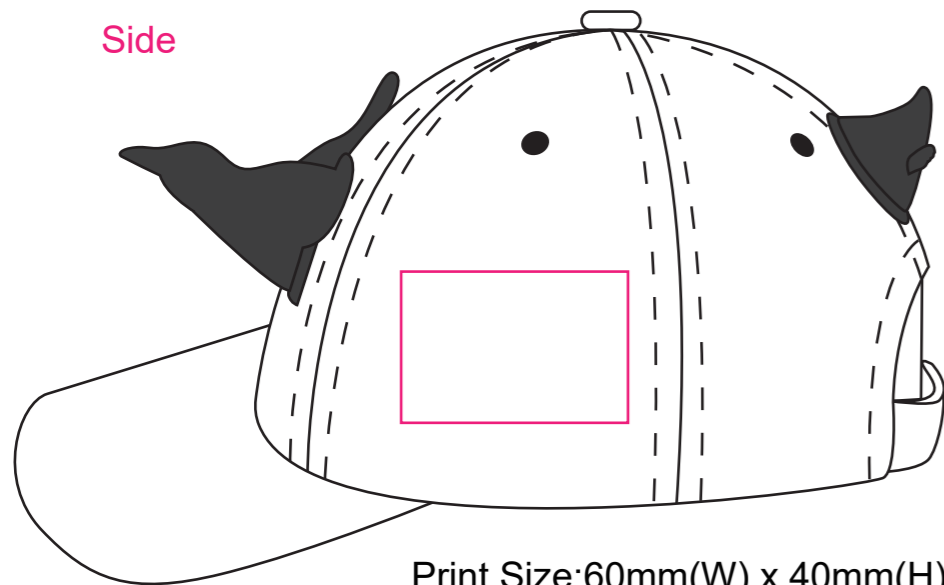

Product: PCHH147
Product Size: Adult: 56cm; Kid: 54cm
Decoration Option: Embroidery

Adult: 56cm
Front

Print Size:80mm(W) x 40mm(H)

Adult: 54cm
Front

Print Size:80mm(W) x 40mm(H)

Side

Print Size:60mm(W) x 40mm(H)

Side

Print Size:60mm(W) x 40mm(H)

Shown at 50% actual size

Adult: 56cm
Front

Print Size:80mm(W) x 40mm(H)

Adult: 54cm
Front

Print Size:80mm(W) x 40mm(H)

Side

Print Size:60mm(W) x 40mm(H)

Side

Print Size:60mm(W) x 40mm(H)

Shown at 50% actual size

Adult: 56cm
Front

Print Size:80mm(W) x 40mm(H)

Adult: 54cm
Front

Print Size:80mm(W) x 40mm(H)

Side

Print Size:60mm(W) x 40mm(H)

Side

Print Size:60mm(W) x 40mm(H)

Shown at 50% actual size