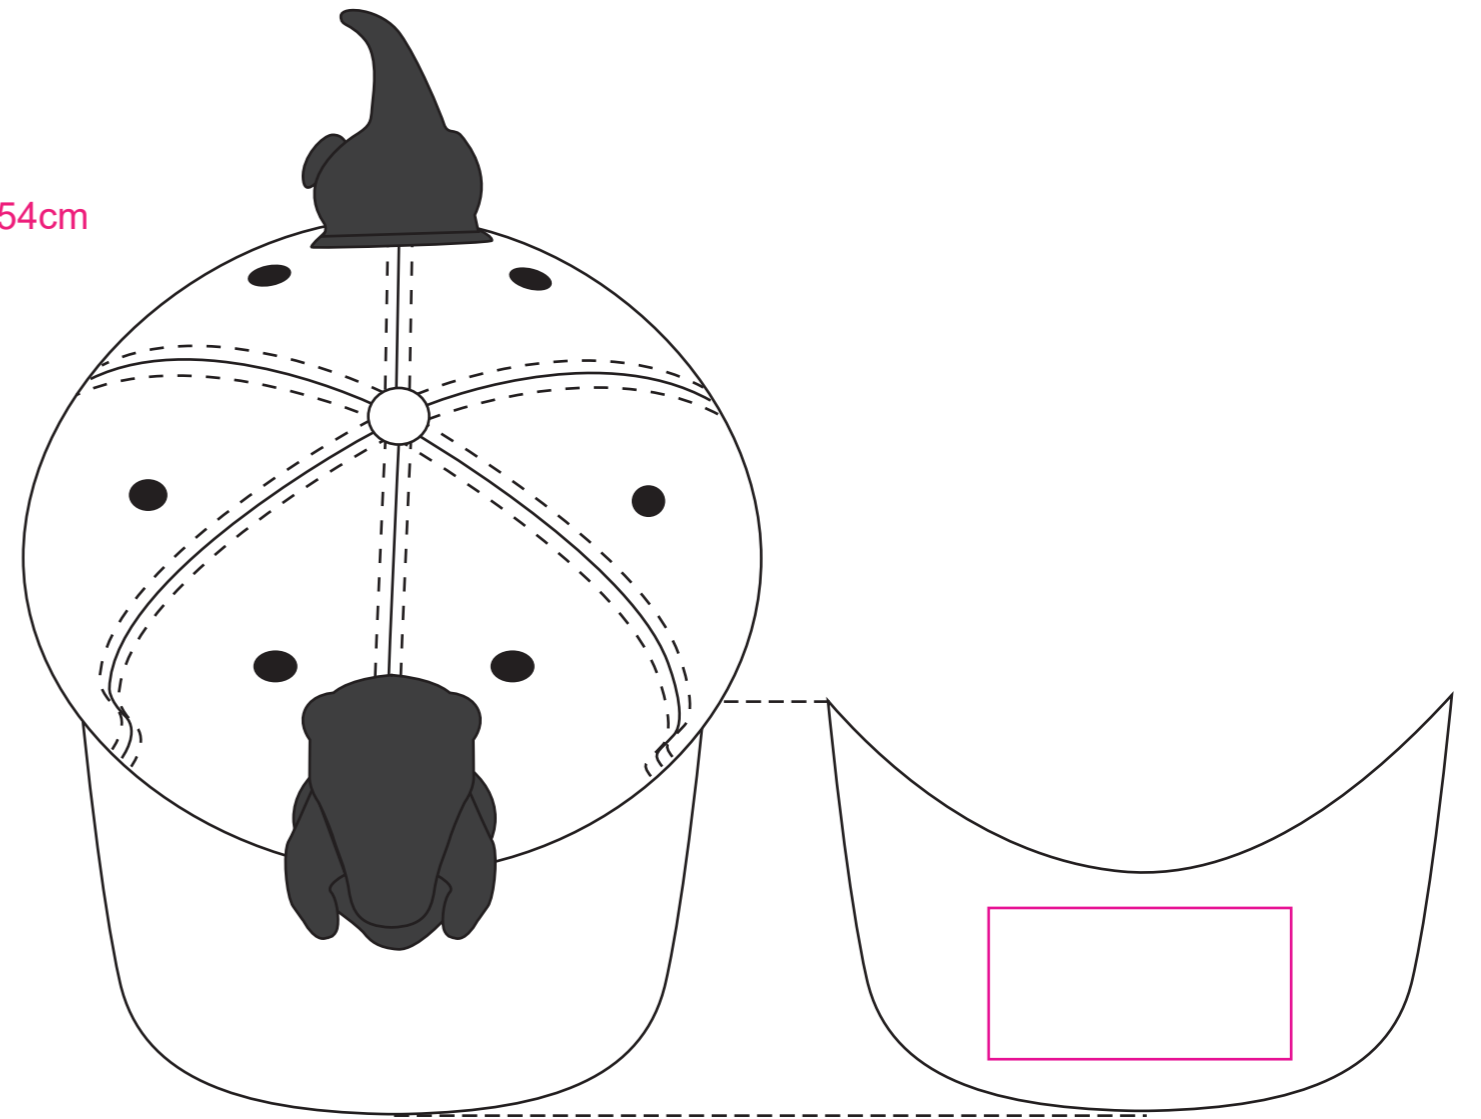

Product: PCHH147
Product Size: Adult: 56cm; Kid: 54cm
Decoration Option: Embroidery

Adult: 56cm
Front

Print Size:80mm(W) x 40mm(H)

Adult: 54cm
Front

Print Size:80mm(W) x 40mm(H)

Side

Print Size:60mm(W) x 40mm(H)

Side

Print Size:60mm(W) x 40mm(H)

Shown at 50% actual size

Adult: 56cm
Front

Print Size:80mm(W) x 40mm(H)

Adult: 54cm
Front

Print Size:80mm(W) x 40mm(H)

Side

Print Size:60mm(W) x 40mm(H)

Side

Print Size:60mm(W) x 40mm(H)

Shown at 50% actual size

Adult: 56cm
Front

Print Size:80mm(W) x 40mm(H)

Adult: 54cm
Front

Print Size:80mm(W) x 40mm(H)

Side

Print Size:60mm(W) x 40mm(H)

Side

Print Size:60mm(W) x 40mm(H)

Shown at 50% actual size