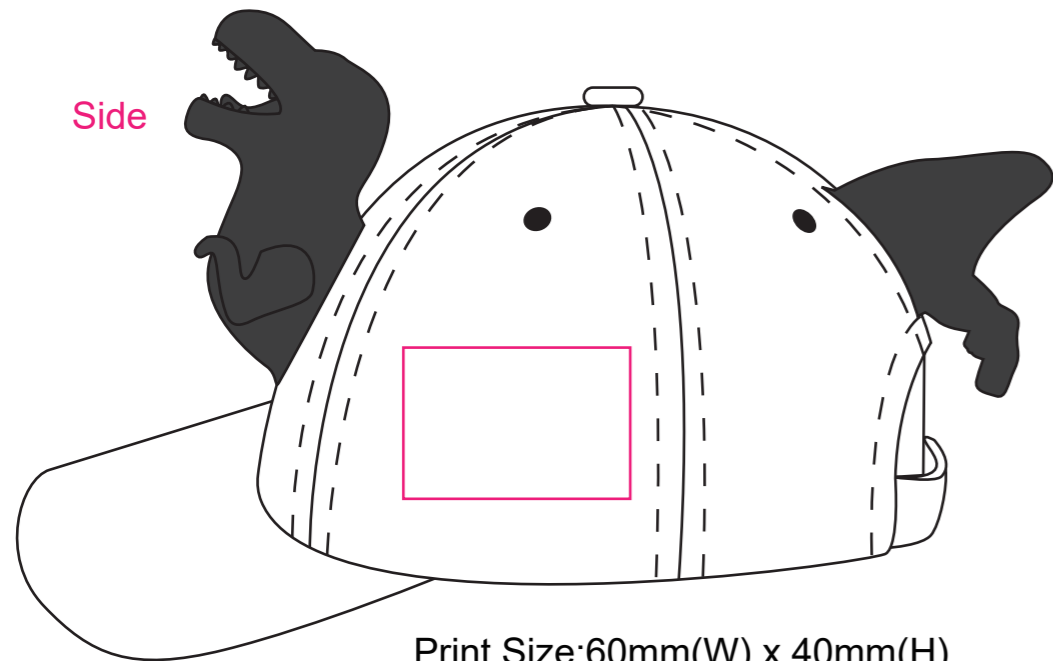

Product: PCHH147
Product Size: Adult: 56cm; Kid: 54cm
Decoration Option: Embroidery

Adult: 56cm
Front

Print Size:80mm(W) x 40mm(H)

Adult: 54cm
Front

Print Size:80mm(W) x 40mm(H)

Side

Print Size:60mm(W) x 40mm(H)

Side

Print Size:60mm(W) x 40mm(H)

Shown at 50% actual size

Adult: 56cm
Front

Print Size:80mm(W) x 40mm(H)

Adult: 54cm
Front

Print Size:80mm(W) x 40mm(H)

Side

Print Size:60mm(W) x 40mm(H)

Side

Print Size:60mm(W) x 40mm(H)

Shown at 50% actual size

Adult: 56cm
Front

Print Size:80mm(W) x 40mm(H)

Adult: 54cm
Front

Print Size:80mm(W) x 40mm(H)

Side

Print Size:60mm(W) x 40mm(H)

Side

Print Size:60mm(W) x 40mm(H)

Shown at 50% actual size