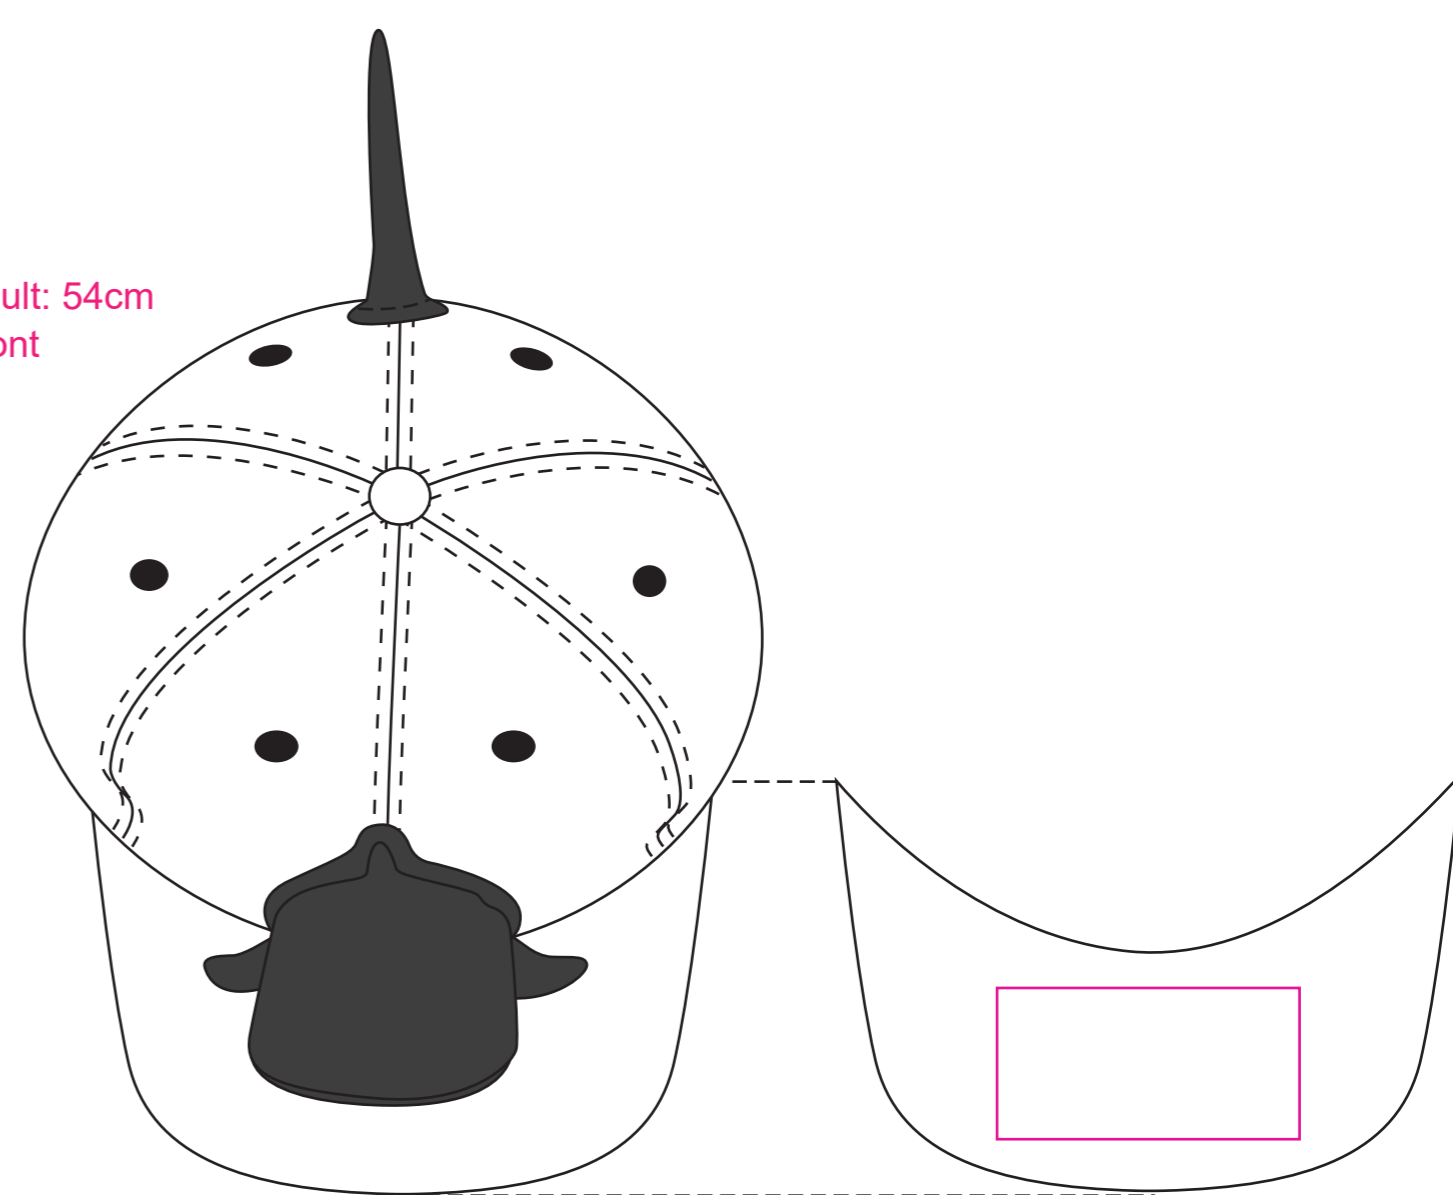

Product: PCHH147
Product Size: Adult: 56cm; Kid: 54cm
Decoration Option: Embroidery

Adult: 56cm
Front

Print Size:80mm(W) x 40mm(H)

Adult: 54cm
Front

Print Size:80mm(W) x 40mm(H)

Side

Print Size:60mm(W) x 40mm(H)

Side

Print Size:60mm(W) x 40mm(H)

Shown at 50% actual size

Adult: 56cm
Front

Print Size:80mm(W) x 40mm(H)

Adult: 54cm
Front

Print Size:80mm(W) x 40mm(H)

Side

Print Size:60mm(W) x 40mm(H)

Side

Print Size:60mm(W) x 40mm(H)

Shown at 50% actual size

Adult: 56cm
Front

Print Size:80mm(W) x 40mm(H)

Adult: 54cm
Front

Print Size:80mm(W) x 40mm(H)

Side

Print Size:60mm(W) x 40mm(H)

Side

Print Size:60mm(W) x 40mm(H)

Shown at 50% actual size