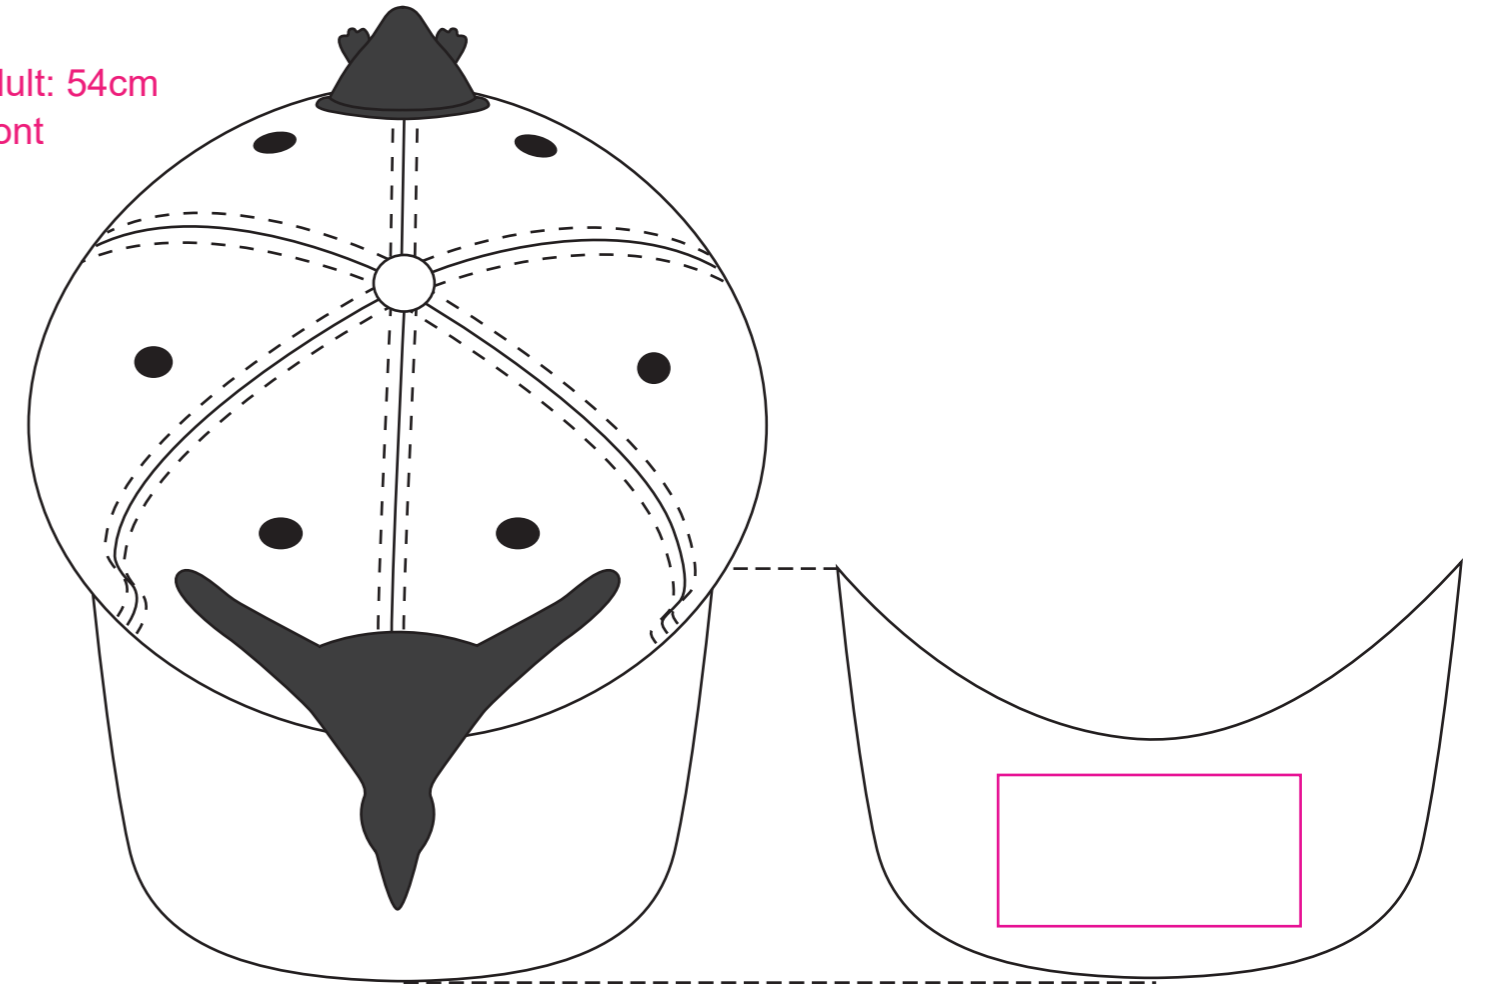

Product: PCHH147
Product Size: Adult: 56cm; Kid: 54cm
Decoration Option: Embroidery

Adult: 56cm
Front

Print Size:80mm(W) x 40mm(H)

Adult: 54cm
Front

Print Size:80mm(W) x 40mm(H)

Side

Print Size:60mm(W) x 40mm(H)

Side

Print Size:60mm(W) x 40mm(H)

Shown at 50% actual size

Adult: 56cm
Front

Print Size:80mm(W) x 40mm(H)

Adult: 54cm
Front

Print Size:80mm(W) x 40mm(H)

Side

Print Size:60mm(W) x 40mm(H)

Side

Print Size:60mm(W) x 40mm(H)

Shown at 50% actual size

Adult: 56cm
Front

Print Size:80mm(W) x 40mm(H)

Adult: 54cm
Front

Print Size:80mm(W) x 40mm(H)

Side

Print Size:60mm(W) x 40mm(H)

Side

Print Size:60mm(W) x 40mm(H)

Shown at 50% actual size