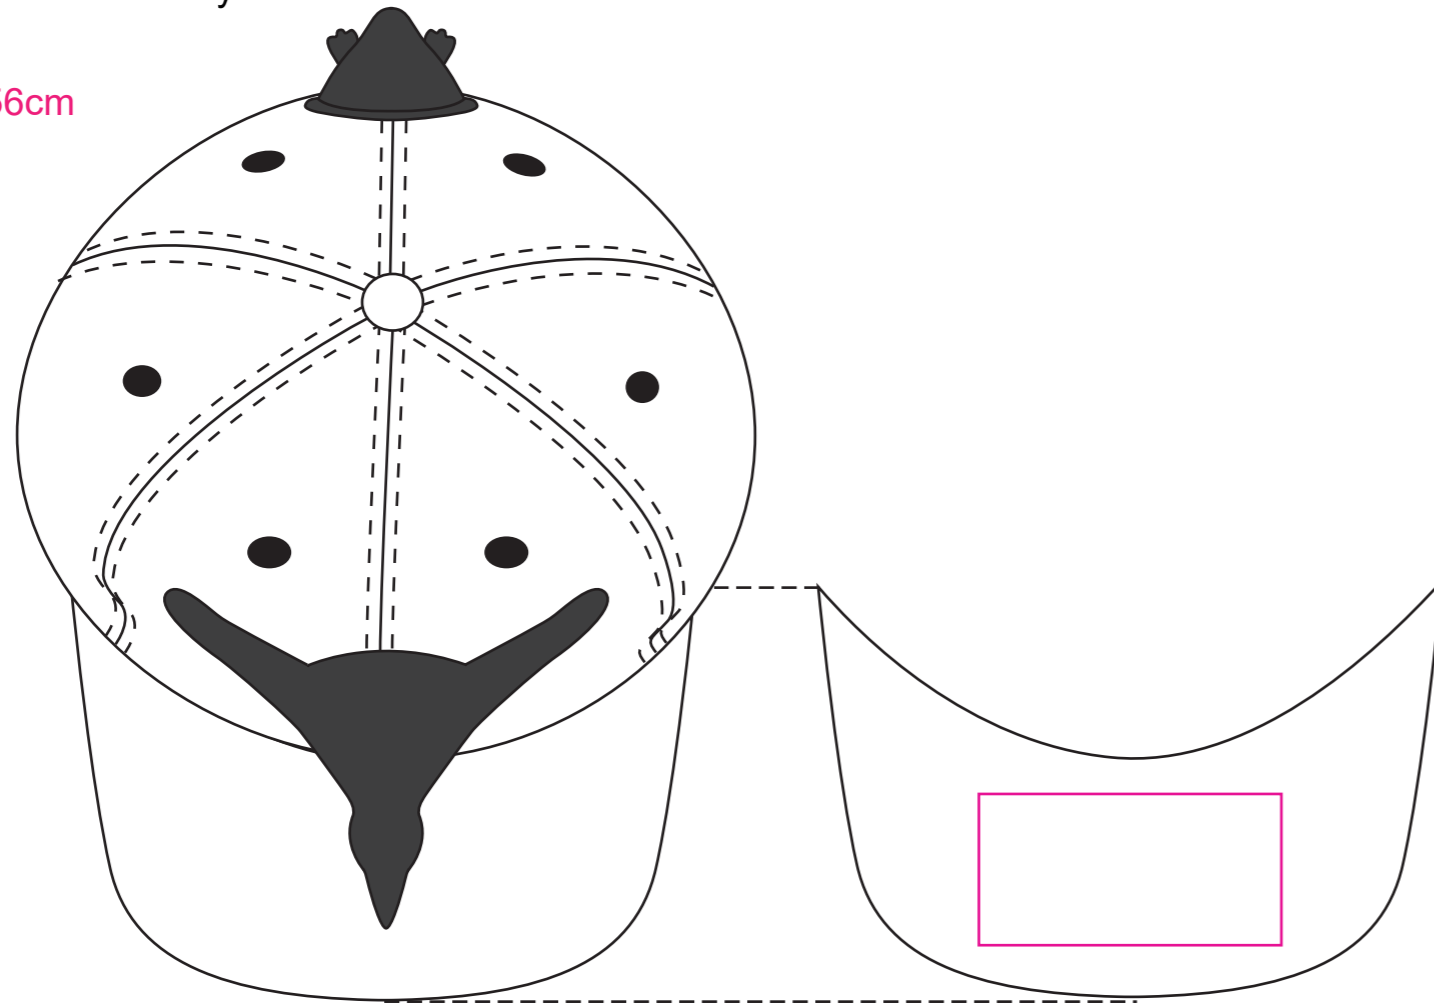

Product: PCHH147
Product Size: Adult: 56cm; Kid: 54cm
Decoration Option: Embroidery

Adult: 56cm
Front

Print Size:80mm(W) x 40mm(H)

Adult: 54cm
Front

Print Size:80mm(W) x 40mm(H)

Side

Print Size:60mm(W) x 40mm(H)

Side

Print Size:60mm(W) x 40mm(H)

Shown at 50% actual size

Adult: 56cm
Front

Print Size:80mm(W) x 40mm(H)

Adult: 54cm
Front

Print Size:80mm(W) x 40mm(H)

Side

Print Size:60mm(W) x 40mm(H)

Side

Print Size:60mm(W) x 40mm(H)

Shown at 50% actual size

Adult: 56cm
Front

Print Size:80mm(W) x 40mm(H)

Adult: 54cm
Front

Print Size:80mm(W) x 40mm(H)

Side

Print Size:60mm(W) x 40mm(H)

Side

Print Size:60mm(W) x 40mm(H)

Shown at 50% actual size