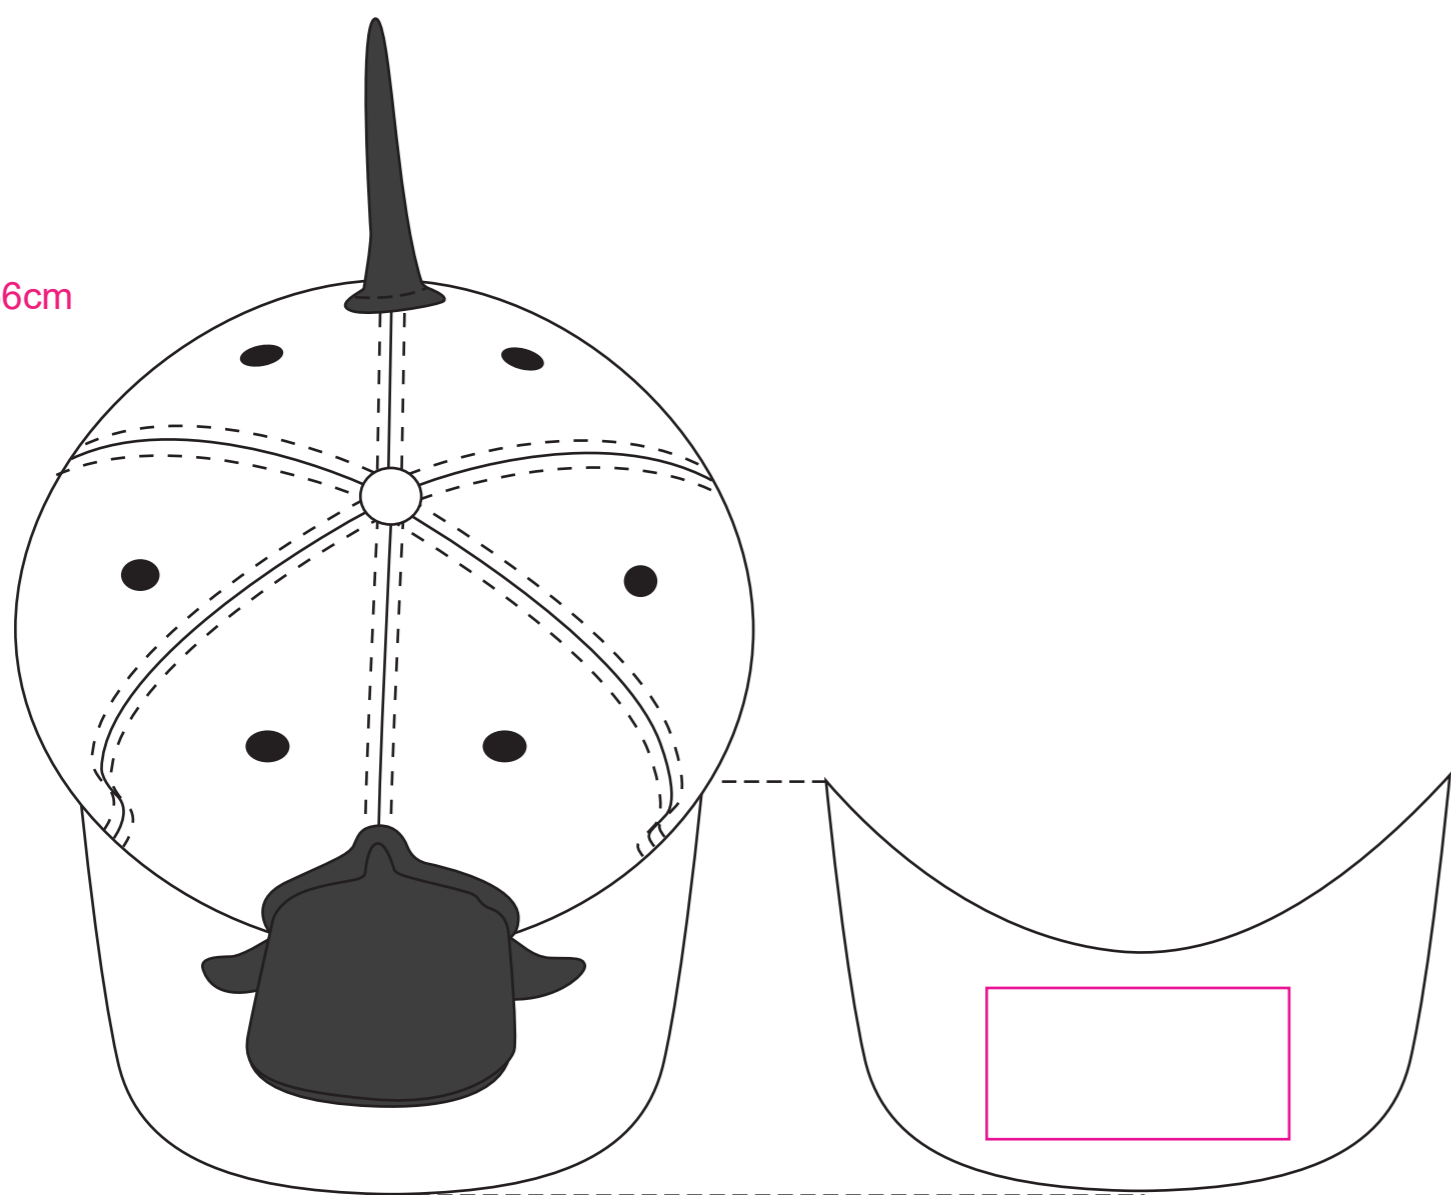

Product: PCHH147
Product Size: Adult: 56cm; Kid: 54cm
Decoration Option: Embroidery

Adult: 56cm
Front

Print Size:80mm(W) x 40mm(H)

Adult: 54cm
Front

Print Size:80mm(W) x 40mm(H)

Side

Print Size:60mm(W) x 40mm(H)

Side

Print Size:60mm(W) x 40mm(H)

Shown at 50% actual size

Adult: 56cm
Front

Print Size:80mm(W) x 40mm(H)

Adult: 54cm
Front

Print Size:80mm(W) x 40mm(H)

Side

Print Size:60mm(W) x 40mm(H)

Side

Print Size:60mm(W) x 40mm(H)

Shown at 50% actual size

Adult: 56cm
Front

Print Size:80mm(W) x 40mm(H)

Adult: 54cm
Front

Print Size:80mm(W) x 40mm(H)

Side

Print Size:60mm(W) x 40mm(H)

Side

Print Size:60mm(W) x 40mm(H)

Shown at 50% actual size