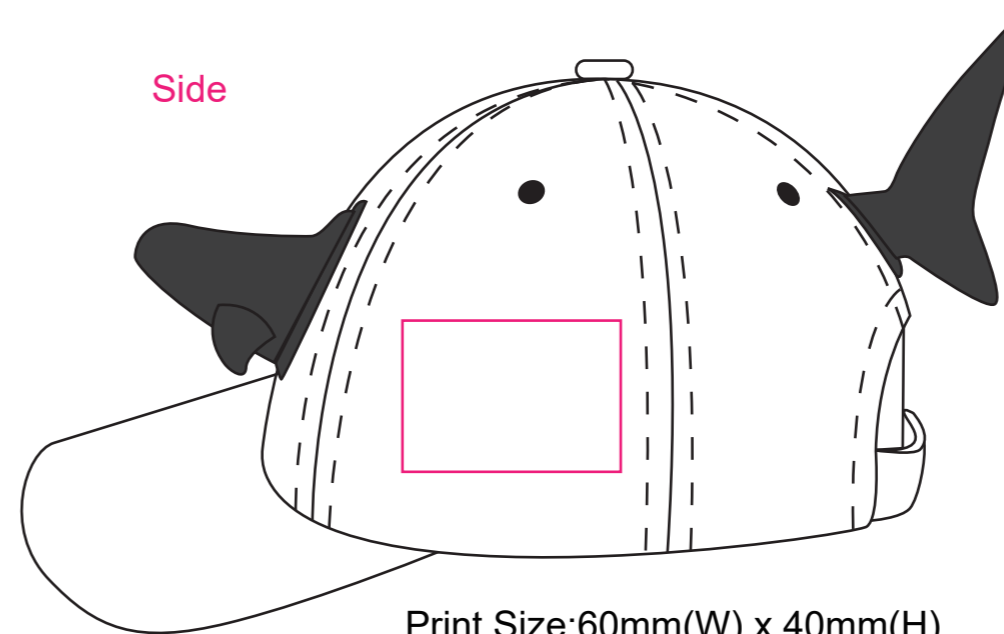

Product: PCHH147
Product Size: Adult: 56cm; Kid: 54cm
Decoration Option: Embroidery

Adult: 56cm
Front

Print Size:80mm(W) x 40mm(H)

Adult: 54cm
Front

Print Size:80mm(W) x 40mm(H)

Side

Print Size:60mm(W) x 40mm(H)

Side

Print Size:60mm(W) x 40mm(H)

Shown at 50% actual size

Adult: 56cm
Front

Print Size:80mm(W) x 40mm(H)

Adult: 54cm
Front

Print Size:80mm(W) x 40mm(H)

Side

Print Size:60mm(W) x 40mm(H)

Side

Print Size:60mm(W) x 40mm(H)

Shown at 50% actual size

Adult: 56cm
Front

Print Size:80mm(W) x 40mm(H)

Adult: 54cm
Front

Print Size:80mm(W) x 40mm(H)

Side

Print Size:60mm(W) x 40mm(H)

Side

Print Size:60mm(W) x 40mm(H)

Shown at 50% actual size