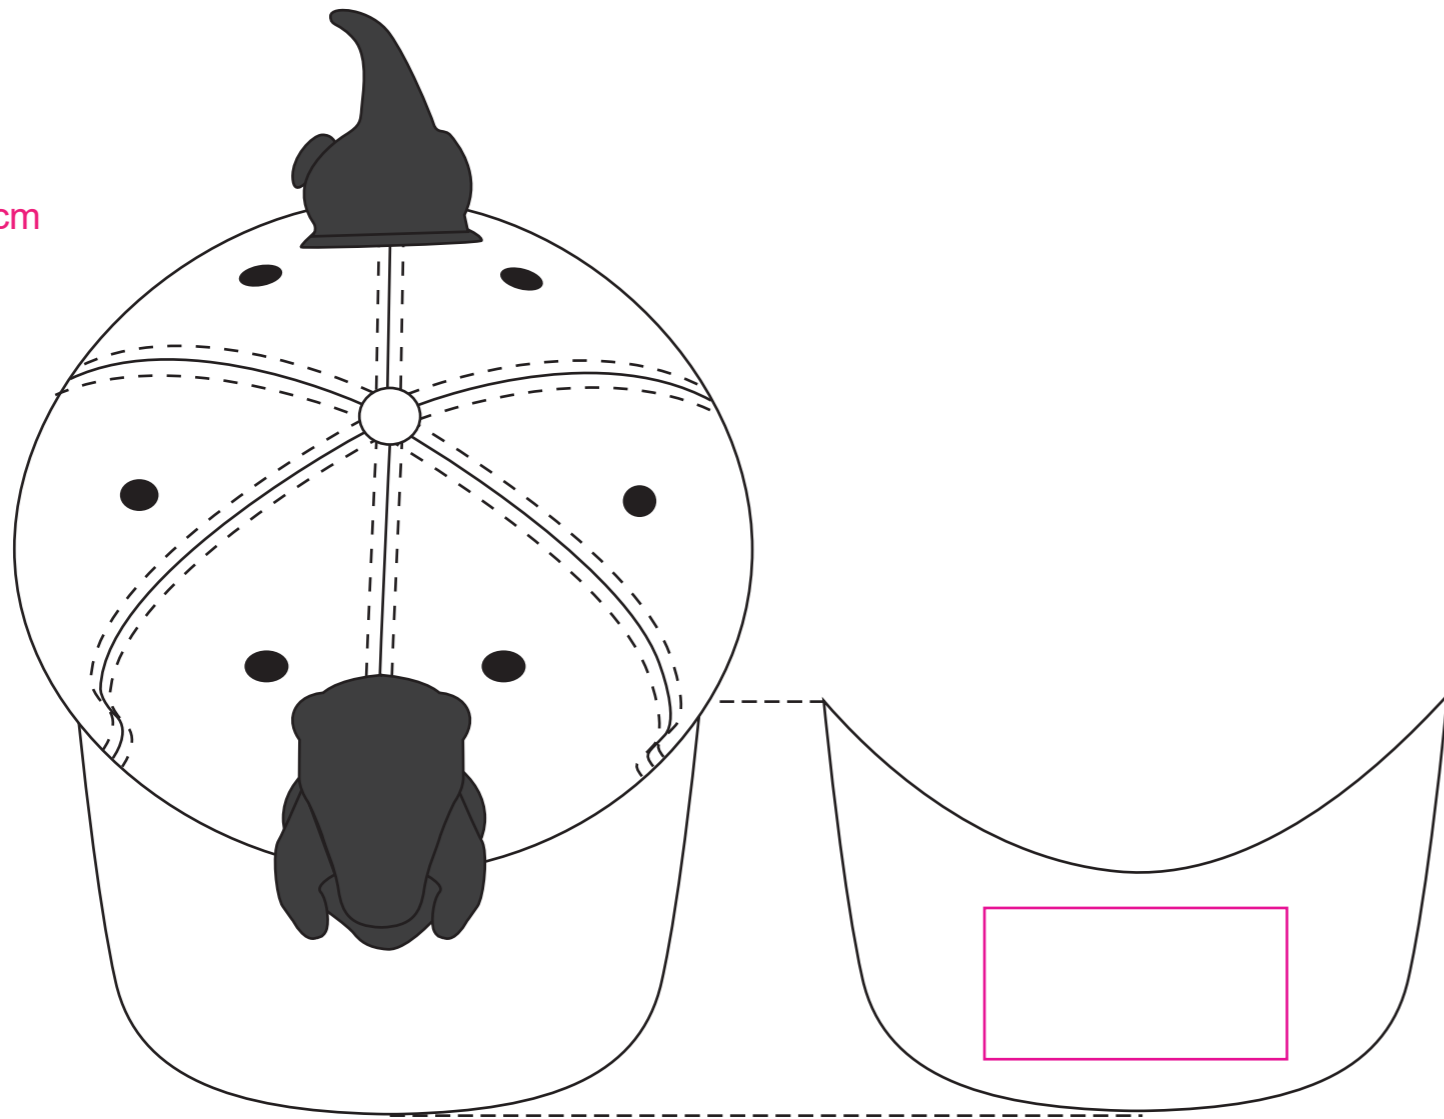

Product: PCHH147
Product Size: Adult: 56cm; Kid: 54cm
Decoration Option: Embroidery

Adult: 56cm
Front

Print Size:80mm(W) x 40mm(H)

Adult: 54cm
Front

Print Size:80mm(W) x 40mm(H)

Side

Print Size:60mm(W) x 40mm(H)

Side

Print Size:60mm(W) x 40mm(H)

Shown at 50% actual size

Adult: 56cm
Front

Print Size:80mm(W) x 40mm(H)

Adult: 54cm
Front

Print Size:80mm(W) x 40mm(H)

Side

Print Size:60mm(W) x 40mm(H)

Side

Print Size:60mm(W) x 40mm(H)

Shown at 50% actual size

Adult: 56cm
Front

Print Size:80mm(W) x 40mm(H)

Adult: 54cm
Front

Print Size:80mm(W) x 40mm(H)

Side

Print Size:60mm(W) x 40mm(H)

Side

Print Size:60mm(W) x 40mm(H)

Shown at 50% actual size