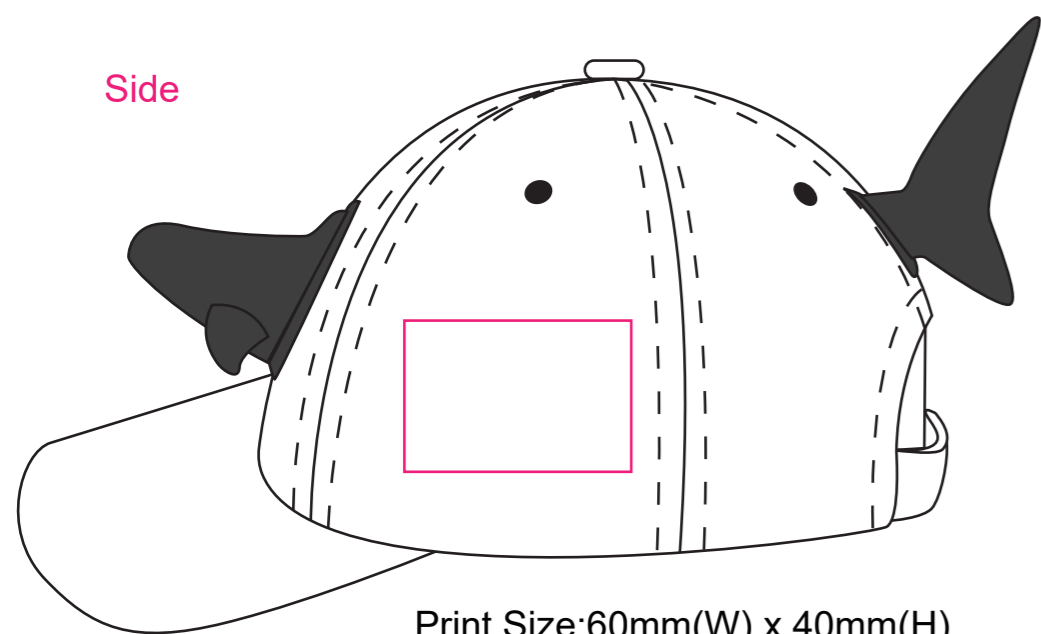

Product: PCHH147
Product Size: Adult: 56cm; Kid: 54cm
Decoration Option: Embroidery

Adult: 56cm
Front

Print Size:80mm(W) x 40mm(H)

Adult: 54cm
Front

Print Size:80mm(W) x 40mm(H)

Side

Print Size:60mm(W) x 40mm(H)

Side

Print Size:60mm(W) x 40mm(H)

Shown at 50% actual size

Adult: 56cm
Front

Print Size:80mm(W) x 40mm(H)

Adult: 54cm
Front

Print Size:80mm(W) x 40mm(H)

Side

Print Size:60mm(W) x 40mm(H)

Side

Print Size:60mm(W) x 40mm(H)

Shown at 50% actual size

Adult: 56cm
Front

Print Size:80mm(W) x 40mm(H)

Adult: 54cm
Front

Print Size:80mm(W) x 40mm(H)

Side

Print Size:60mm(W) x 40mm(H)

Side

Print Size:60mm(W) x 40mm(H)

Shown at 50% actual size