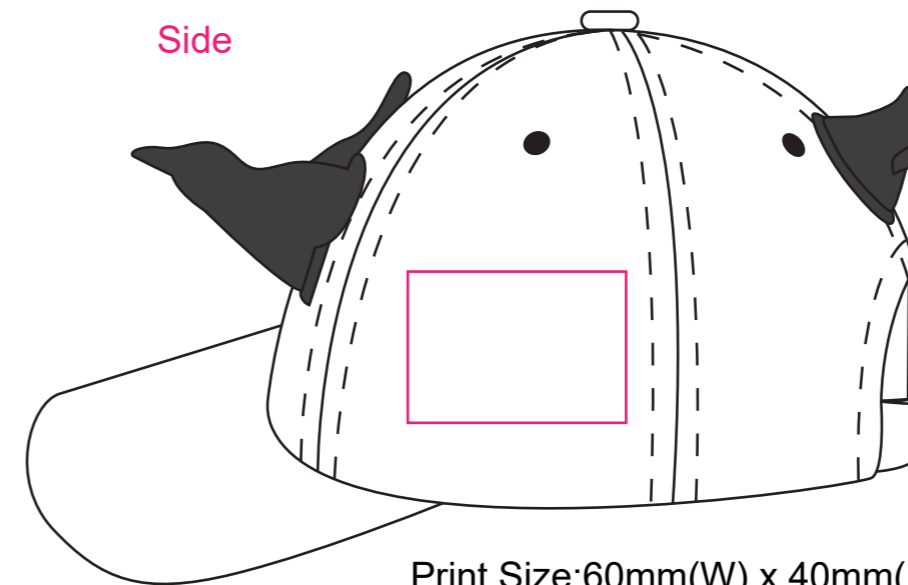

Product: PCHH147
Product Size: Adult: 56cm; Kid: 54cm
Decoration Option: Embroidery

Adult: 56cm
Front

Print Size:80mm(W) x 40mm(H)

Adult: 54cm
Front

Print Size:80mm(W) x 40mm(H)

Side

Print Size:60mm(W) x 40mm(H)

Side

Print Size:60mm(W) x 40mm(H)

Shown at 50% actual size

Adult: 56cm
Front

Print Size:80mm(W) x 40mm(H)

Adult: 54cm
Front

Print Size:80mm(W) x 40mm(H)

Side

Print Size:60mm(W) x 40mm(H)

Side

Print Size:60mm(W) x 40mm(H)

Shown at 50% actual size

Adult: 56cm
Front

Print Size:80mm(W) x 40mm(H)

Adult: 54cm
Front

Print Size:80mm(W) x 40mm(H)

Side

Print Size:60mm(W) x 40mm(H)

Side

Print Size:60mm(W) x 40mm(H)

Shown at 50% actual size