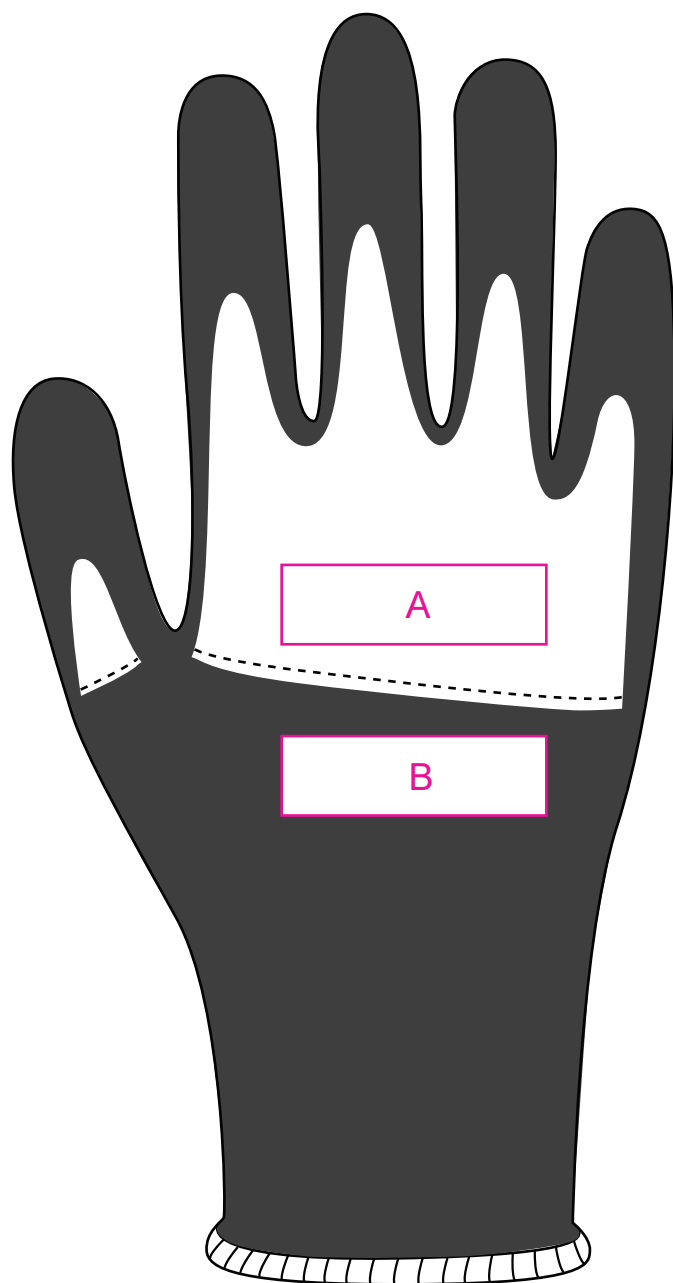

Product: PCHL019
Product Size: Size L - Glove Length: 24cm;
Decoration Options: Screen Print, Heat Transfer

Size:L

Left Hand

Right Hand

A: Print Size:50mm(W) x 15mm(H)

B: Print Size:50mm(W) x 15mm(H)

Shown at 70% actual size