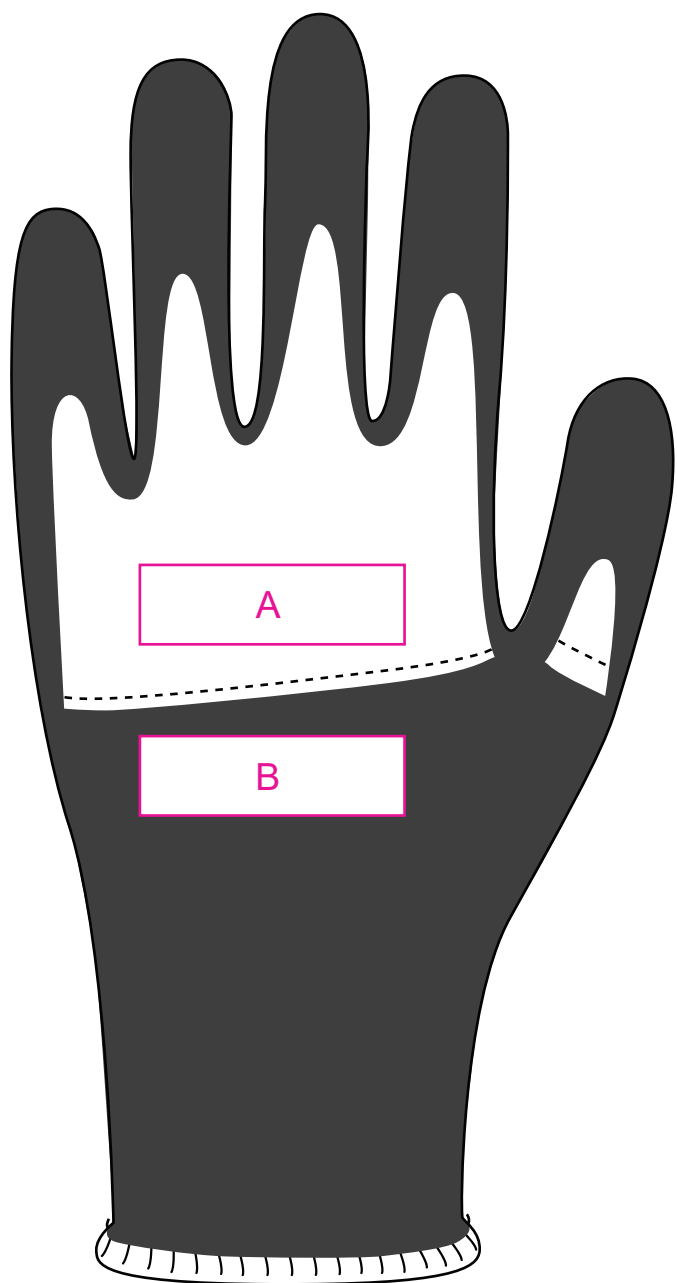

Product: PCHL019
Product Size: Size L - Glove Length: 24cm;
Decoration Options: Screen Print, Heat Transfer

Size:L

Left Hand

Right Hand

A: Print Size:50mm(W) x 15mm(H)

B: Print Size:50mm(W) x 15mm(H)

Shown at 70% actual size