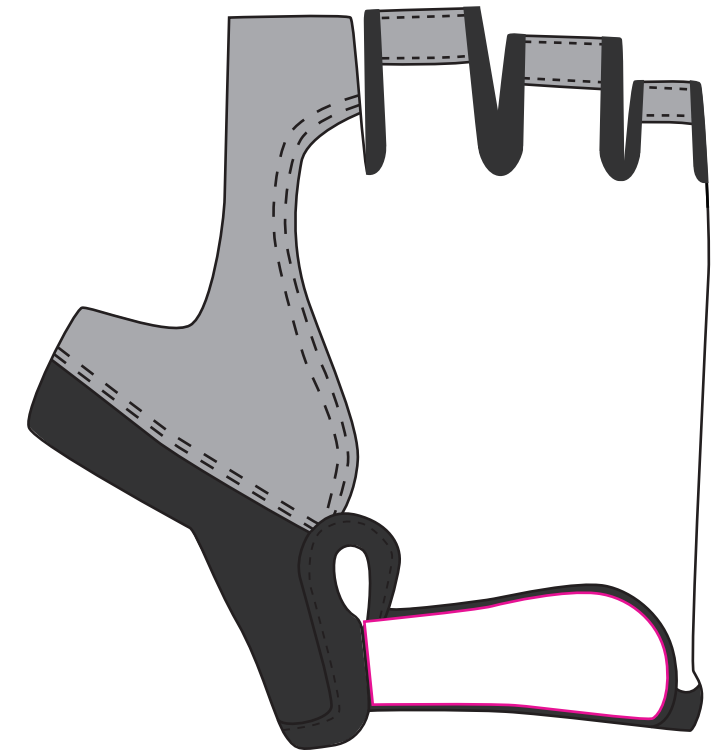

Size:S

Size:M

Left Hand

Right Hand

Left Hand

Right Hand

Print size:50mm(W) x 18mm(H)  
 Shown at 70% actual size

Alphabet Code	S	M	L	XL
Palm Circumference	17cm	19cm	21cm	23cm
Glove Length	12cm	12cm	12cm	12cm
Palm Width	9cm	11cm	13cm	15 cm

Product: PCHL021  
 Product Size: Size S - Palm Circumference: 17cm; Glove Length: 12cm; Palm Width: 9cm;  
 Size M - Palm Circumference: 19cm; Glove Length: 12cm; Palm Width: 11cm;  
 Size L - Palm Circumference: 21cm; Glove Length: 12cm; Palm Width: 13cm;  
 Size XL - Palm Circumference: 23cm; Glove Length: 12cm; Palm Width: 15cm;  
 Decoration Options: Moulded

Size:L

Size:XL

Left Hand

Right Hand

Left Hand

Right Hand

Print size:50mm(W) x 18mm(H)  
 Shown at 60% actual size

Alphabet Code	S	M	L	XL
Palm Circumference	17cm	19cm	21cm	23cm
Glove Length	12cm	12cm	12cm	12cm
Palm Width	9cm	11cm	13cm	15 cm