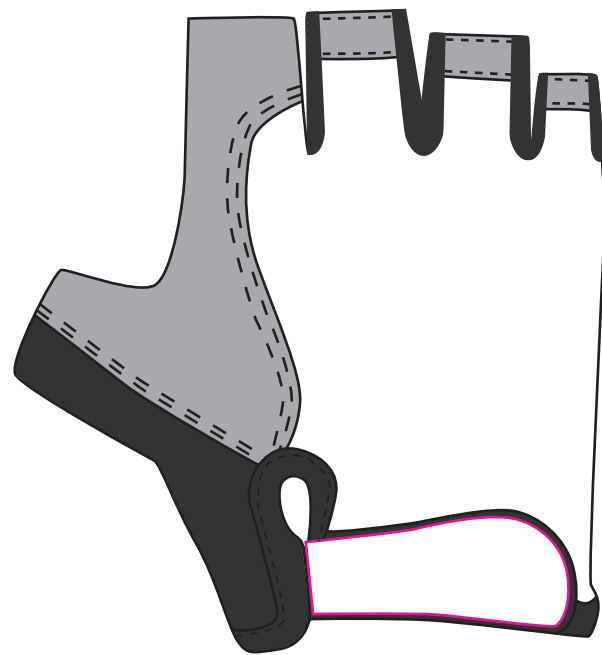

Product: PCHL021  
 Product Size: Size S - Palm Circumference: 17cm; Glove Length: 12cm; Palm Width: 9cm;  
 Size M - Palm Circumference: 19cm; Glove Length: 12cm; Palm Width: 11cm;  
 Size L - Palm Circumference: 21cm; Glove Length: 12cm; Palm Width: 13cm;  
 Size XL - Palm Circumference: 23cm; Glove Length: 12cm; Palm Width: 15cm;  
 Decoration Options: Moulded

Size:S

Size:M

Left Hand

Right Hand

Left Hand

Right Hand

Print size:50mm(W) x 18mm(H)  
 Shown at 70% actual size

Alphabet Code	S	M	L	XL
Palm Circumference	17cm	19cm	21cm	23cm
Glove Length	12cm	12cm	12cm	12cm
Palm Width	9cm	11cm	13cm	15 cm

Size:L

Size:XL

Left Hand

Right Hand

Left Hand

Right Hand

Print size:50mm(W) x 18mm(H)  
 Shown at 60% actual size

Alphabet Code	S	M	L	XL
Palm Circumference	17cm	19cm	21cm	23cm
Glove Length	12cm	12cm	12cm	12cm
Palm Width	9cm	11cm	13cm	15 cm