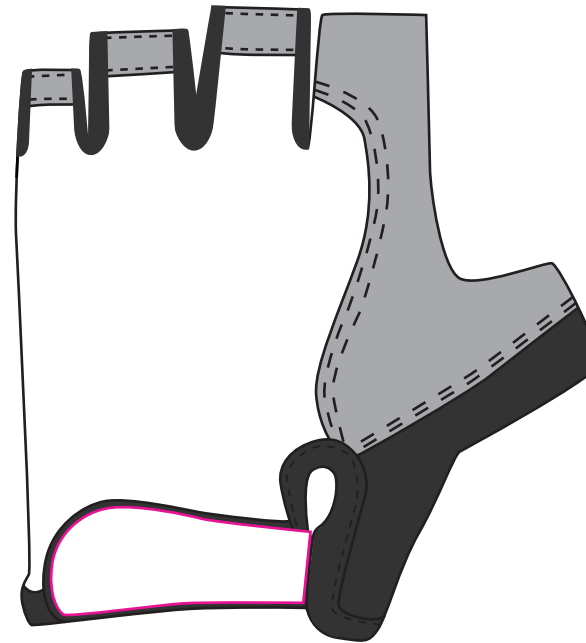

Product: PCHL021  
 Product Size: Size S - Palm Circumference: 17cm; Glove Length: 12cm; Palm Width: 9cm;  
 Size M - Palm Circumference: 19cm; Glove Length: 12cm; Palm Width: 11cm;  
 Size L - Palm Circumference: 21cm; Glove Length: 12cm; Palm Width: 13cm;  
 Size XL - Palm Circumference: 23cm; Glove Length: 12cm; Palm Width: 15cm;  
 Decoration Options: Moulded

Size:S

Size:M

Left Hand

Right Hand

Left Hand

Right Hand

Print size:50mm(W) x 18mm(H)  
 Shown at 70% actual size

Alphabet Code	S	M	L	XL
Palm Circumference	17cm	19cm	21cm	23cm
Glove Length	12cm	12cm	12cm	12cm
Palm Width	9cm	11cm	13cm	15 cm

Size:L

Size:XL

Left Hand

Right Hand

Left Hand

Right Hand

Print size:50mm(W) x 18mm(H)  
 Shown at 60% actual size

Alphabet Code	S	M	L	XL
Palm Circumference	17cm	19cm	21cm	23cm
Glove Length	12cm	12cm	12cm	12cm
Palm Width	9cm	11cm	13cm	15 cm