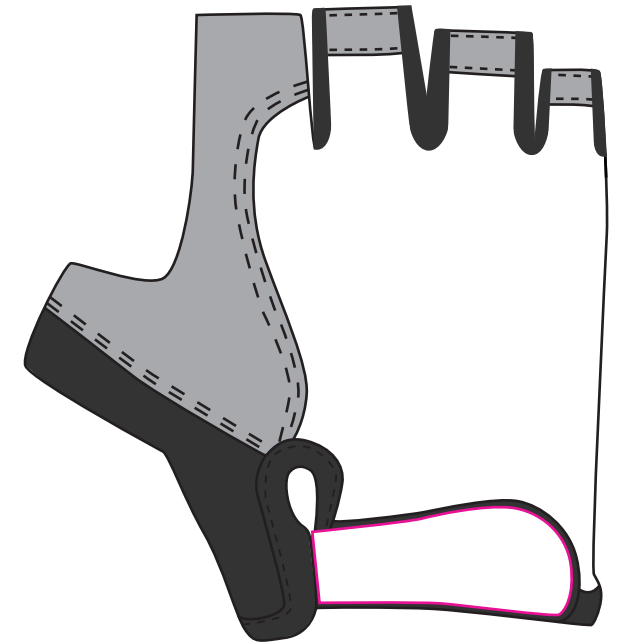

Product: PCHL021  
 Product Size: Size S - Palm Circumference: 17cm; Glove Length: 12cm; Palm Width: 9cm;  
 Size M - Palm Circumference: 19cm; Glove Length: 12cm; Palm Width: 11cm;  
 Size L - Palm Circumference: 21cm; Glove Length: 12cm; Palm Width: 13cm;  
 Size XL - Palm Circumference: 23cm; Glove Length: 12cm; Palm Width: 15cm;  
 Decoration Options: Moulded

Size:S

Size:M

Left Hand

Right Hand

Left Hand

Right Hand

Print size:50mm(W) x 18mm(H)  
 Shown at 70% actual size

Alphabet Code	S	M	L	XL
Palm Circumference	17cm	19cm	21cm	23cm
Glove Length	12cm	12cm	12cm	12cm
Palm Width	9cm	11cm	13cm	15 cm

Size:L

Size:XL

Left Hand

Right Hand

Left Hand

Right Hand

Print size:50mm(W) x 18mm(H)  
 Shown at 60% actual size

Alphabet Code	S	M	L	XL
Palm Circumference	17cm	19cm	21cm	23cm
Glove Length	12cm	12cm	12cm	12cm
Palm Width	9cm	11cm	13cm	15 cm