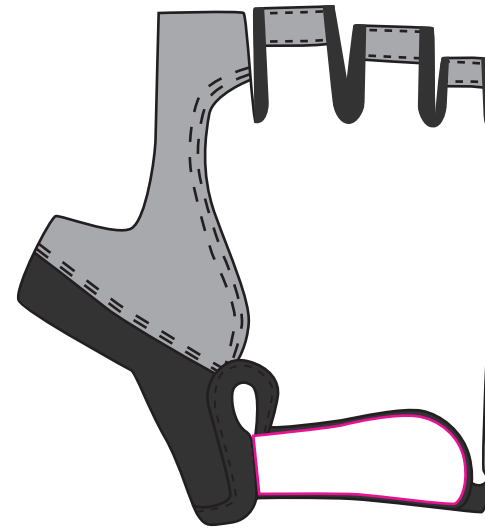

Product: PCHL021  
 Product Size: Size S - Palm Circumference: 17cm; Glove Length: 12cm; Palm Width: 9cm;  
 Size M - Palm Circumference: 19cm; Glove Length: 12cm; Palm Width: 11cm;  
 Size L - Palm Circumference: 21cm; Glove Length: 12cm; Palm Width: 13cm;  
 Size XL - Palm Circumference: 23cm; Glove Length: 12cm; Palm Width: 15cm;  
 Decoration Options: Moulded

Size:S

Size:M

Left Hand

Right Hand

Left Hand

Right Hand

Print size:50mm(W) x 18mm(H)  
 Shown at 70% actual size

Alphabet Code	S	M	L	XL
Palm Circumference	17cm	19cm	21cm	23cm
Glove Length	12cm	12cm	12cm	12cm
Palm Width	9cm	11cm	13cm	15 cm

Size:L

Size:XL

Left Hand

Right Hand

Left Hand

Right Hand

Print size:50mm(W) x 18mm(H)  
 Shown at 60% actual size

Alphabet Code	S	M	L	XL
Palm Circumference	17cm	19cm	21cm	23cm
Glove Length	12cm	12cm	12cm	12cm
Palm Width	9cm	11cm	13cm	15 cm