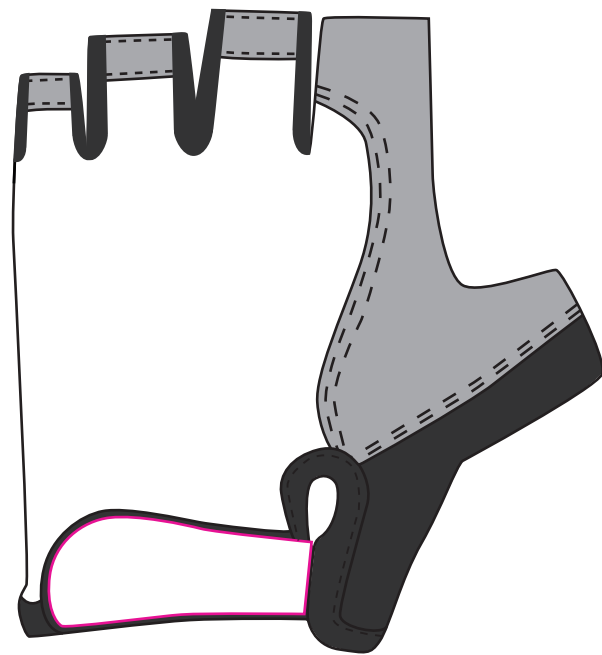

Product: PCHL021  
 Product Size: Size S - Palm Circumference: 17cm; Glove Length: 12cm; Palm Width: 9cm;  
 Size M - Palm Circumference: 19cm; Glove Length: 12cm; Palm Width: 11cm;  
 Size L - Palm Circumference: 21cm; Glove Length: 12cm; Palm Width: 13cm;  
 Size XL - Palm Circumference: 23cm; Glove Length: 12cm; Palm Width: 15cm;  
 Decoration Options: Moulded

Size:S

Size:M

Left Hand

Right Hand

Left Hand

Right Hand

Print size:50mm(W) x 18mm(H)  
 Shown at 70% actual size

Alphabet Code	S	M	L	XL
Palm Circumference	17cm	19cm	21cm	23cm
Glove Length	12cm	12cm	12cm	12cm
Palm Width	9cm	11cm	13cm	15 cm

Size:L

Size:XL

Left Hand

Right Hand

Left Hand

Right Hand

Print size:50mm(W) x 18mm(H)  
 Shown at 60% actual size

Alphabet Code	S	M	L	XL
Palm Circumference	17cm	19cm	21cm	23cm
Glove Length	12cm	12cm	12cm	12cm
Palm Width	9cm	11cm	13cm	15 cm