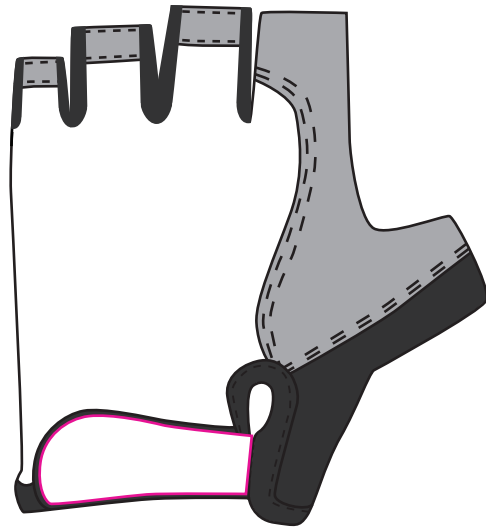

Product: PCHL021  
 Product Size: Size S - Palm Circumference: 17cm; Glove Length: 12cm; Palm Width: 9cm;  
 Size M - Palm Circumference: 19cm; Glove Length: 12cm; Palm Width: 11cm;  
 Size L - Palm Circumference: 21cm; Glove Length: 12cm; Palm Width: 13cm;  
 Size XL - Palm Circumference: 23cm; Glove Length: 12cm; Palm Width: 15cm;  
 Decoration Options: Moulded

Size:S

Size:M

Left Hand

Right Hand

Left Hand

Right Hand

Print size:50mm(W) x 18mm(H)  
 Shown at 70% actual size

Alphabet Code	S	M	L	XL
Palm Circumference	17cm	19cm	21cm	23cm
Glove Length	12cm	12cm	12cm	12cm
Palm Width	9cm	11cm	13cm	15 cm

Size:L

Size:XL

Left Hand

Right Hand

Left Hand

Right Hand

Print size:50mm(W) x 18mm(H)  
 Shown at 60% actual size

Alphabet Code	S	M	L	XL
Palm Circumference	17cm	19cm	21cm	23cm
Glove Length	12cm	12cm	12cm	12cm
Palm Width	9cm	11cm	13cm	15 cm