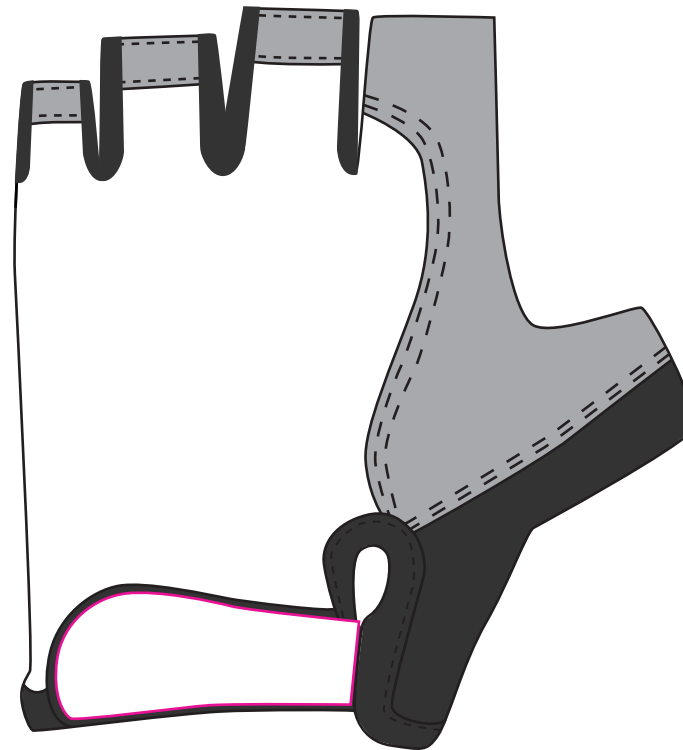

Product: PCHL021  
 Product Size: Size S - Palm Circumference: 17cm; Glove Length: 12cm; Palm Width: 9cm;  
 Size M - Palm Circumference: 19cm; Glove Length: 12cm; Palm Width: 11cm;  
 Size L - Palm Circumference: 21cm; Glove Length: 12cm; Palm Width: 13cm;  
 Size XL - Palm Circumference: 23cm; Glove Length: 12cm; Palm Width: 15cm;  
 Decoration Options: Moulded

Size:S

Size:M

Left Hand

Right Hand

Left Hand

Right Hand

Print size:50mm(W) x 18mm(H)  
 Shown at 70% actual size

Alphabet Code	S	M	L	XL
Palm Circumference	17cm	19cm	21cm	23cm
Glove Length	12cm	12cm	12cm	12cm
Palm Width	9cm	11cm	13cm	15 cm

Size:L

Size:XL

Left Hand

Right Hand

Left Hand

Right Hand

Print size:50mm(W) x 18mm(H)  
 Shown at 60% actual size

Alphabet Code	S	M	L	XL
Palm Circumference	17cm	19cm	21cm	23cm
Glove Length	12cm	12cm	12cm	12cm
Palm Width	9cm	11cm	13cm	15 cm