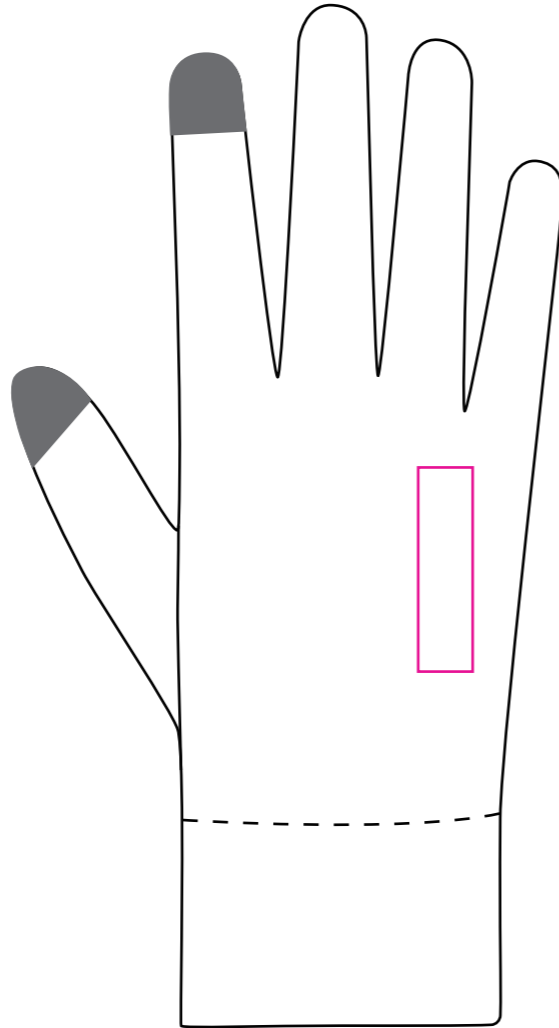

Product: PCHL024
Product Size: Size M: L 22.5cm x Palm Width 8cm
Size L: L 22.5cm x Palm Width 9cm
Decoration Options: Heat Transfer Full Colour

Size:M

Left Hand

Right Hand

Size:L

Left Hand

Right Hand

Print size:45mm(W) x 12mm(H)
Shown at 60% actual size