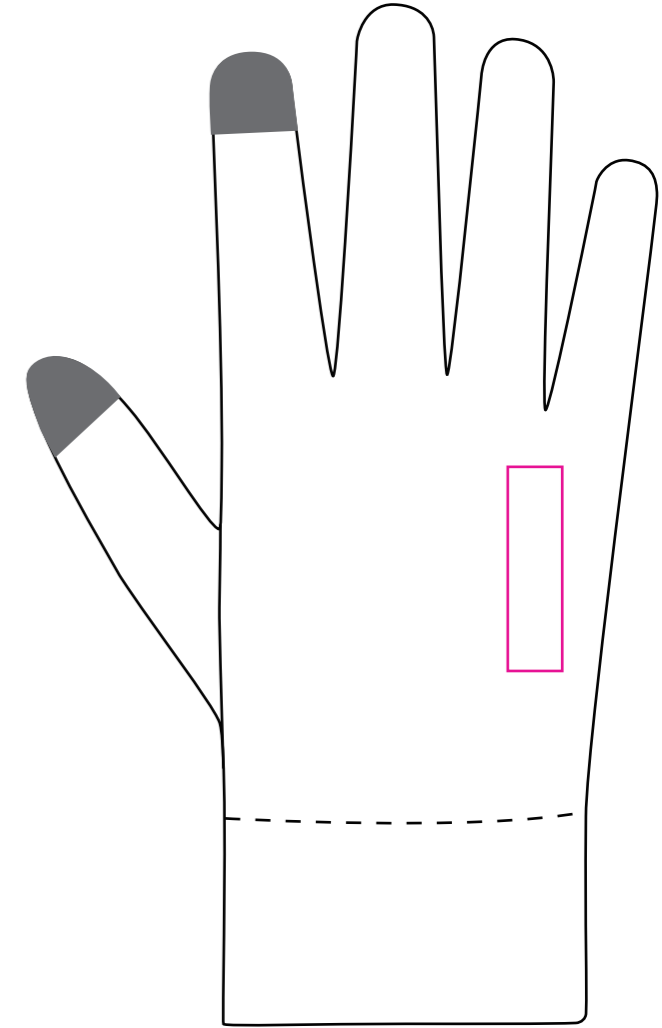

Product: PCHL024
Product Size: Size M: L 22.5cm x Palm Width 8cm
Size L: L 22.5cm x Palm Width 9cm
Decoration Options: Heat Transfer Full Colour

Size:M

Left Hand

Right Hand

Size:L

Left Hand

Right Hand

Print size:45mm(W) x 12mm(H)
Shown at 60% actual size