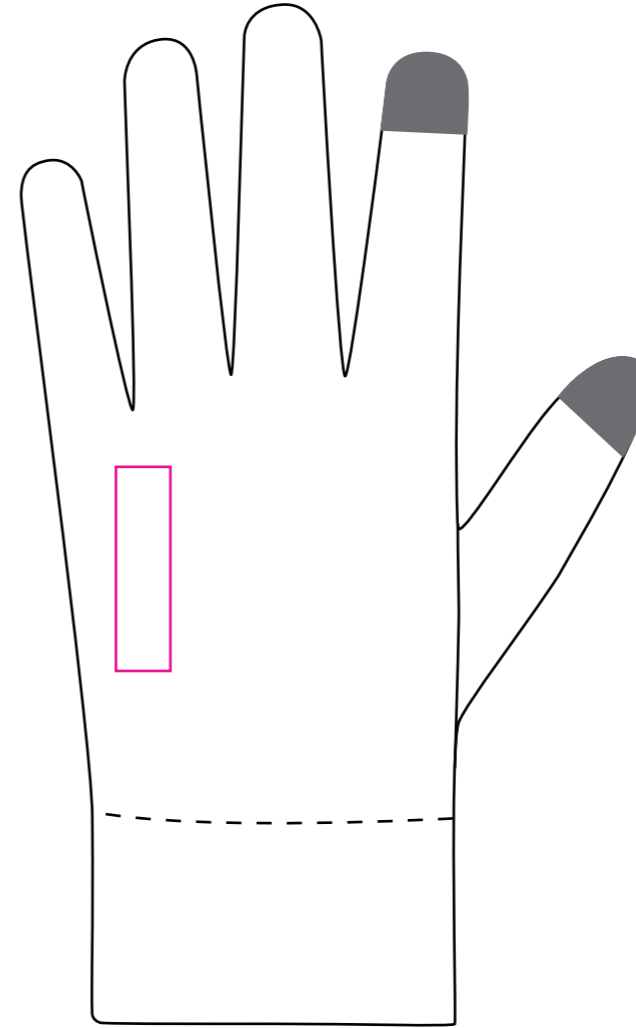

Product: PCHL024
Product Size: Size M: L 22.5cm x Palm Width 8cm
Size L: L 22.5cm x Palm Width 9cm
Decoration Options: Heat Transfer Full Colour

Size:M

Left Hand

Right Hand

Size:L

Left Hand

Right Hand

Print size:45mm(W) x 12mm(H)
Shown at 60% actual size