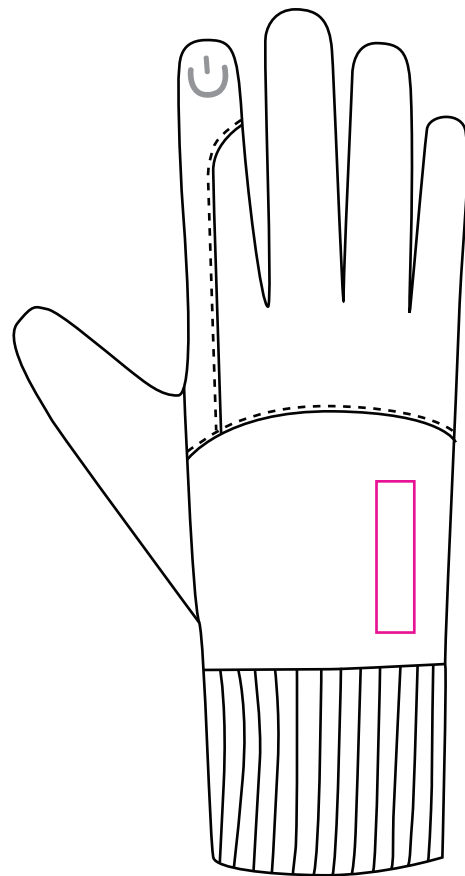

Product: PCHL027
Product Size: Size L - Glove Length: 23cm; Palm Width: 10cm;
Size XL - Glove Length: 23cm; Palm Width: 11cm;
Decoration Options: Heat Transfer Full Colour

Size:L

Left Hand

Right Hand

Size:XL

Left Hand

Right Hand

Print size:10mm(W) x 40mm(H)
Shown at 50% actual size

Alphabet Code	L	XL
Palm Circumference	10cm	11cm
Glove Length	23cm	23cm