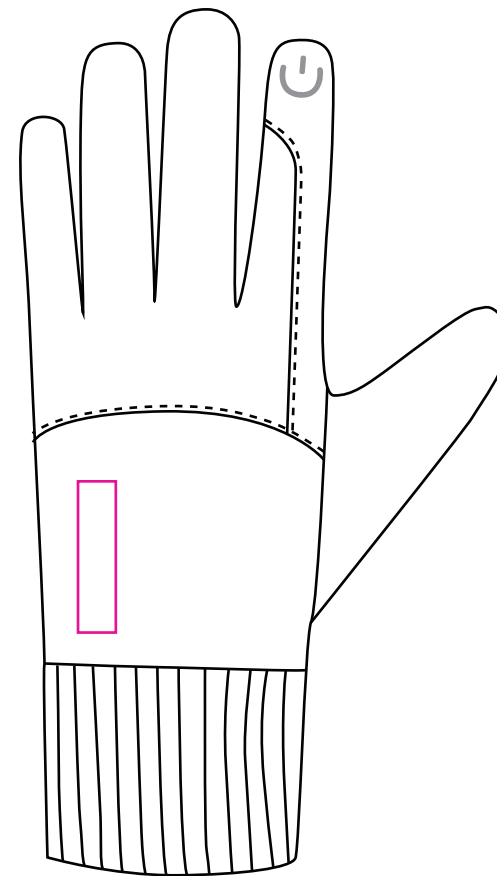

Product: PCHL027
Product Size: Size L - Glove Length: 23cm; Palm Width: 10cm;
Size XL - Glove Length: 23cm; Palm Width: 11cm;
Decoration Options: Heat Transfer Full Colour

Size:L

Left Hand

Right Hand

Size:XL

Left Hand

Right Hand

Print size:10mm(W) x 40mm(H)
Shown at 50% actual size

Alphabet Code	L	XL
Palm Circumference	10cm	11cm
Glove Length	23cm	23cm