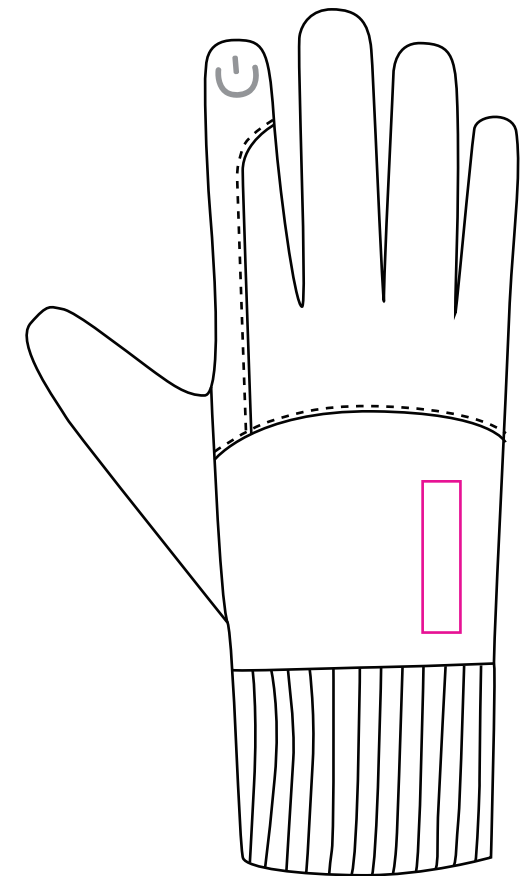

Product: PCHL027
Product Size: Size L - Glove Length: 23cm; Palm Width: 10cm;
Size XL - Glove Length: 23cm; Palm Width: 11cm;
Decoration Options: Heat Transfer Full Colour

Size:L

Left Hand

Right Hand

Size:XL

Left Hand

Right Hand

Print size:10mm(W) x 40mm(H)
Shown at 50% actual size

Alphabet Code	L	XL
Palm Circumference	10cm	11cm
Glove Length	23cm	23cm