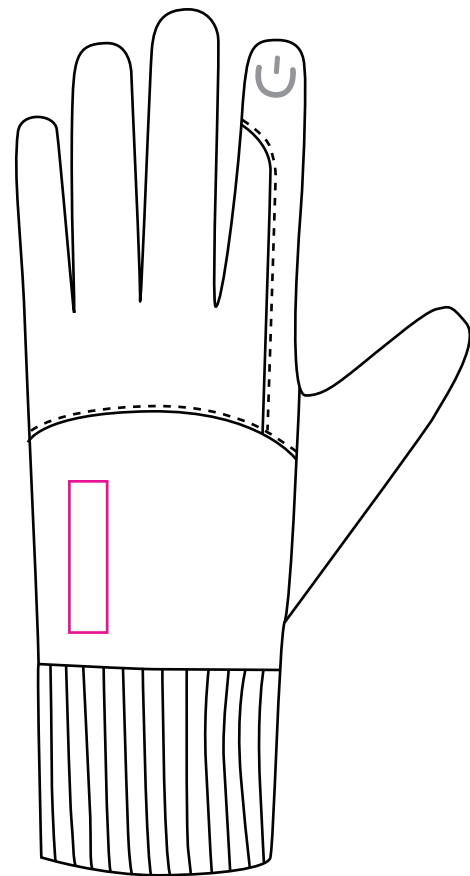

Product: PCHL027
Product Size: Size L - Glove Length: 23cm; Palm Width: 10cm;
Size XL - Glove Length: 23cm; Palm Width: 11cm;
Decoration Options: Heat Transfer Full Colour

Size:L

Left Hand

Right Hand

Size:XL

Left Hand

Right Hand

Print size:10mm(W) x 40mm(H)
Shown at 50% actual size

Alphabet Code	L	XL
Palm Circumference	10cm	11cm
Glove Length	23cm	23cm