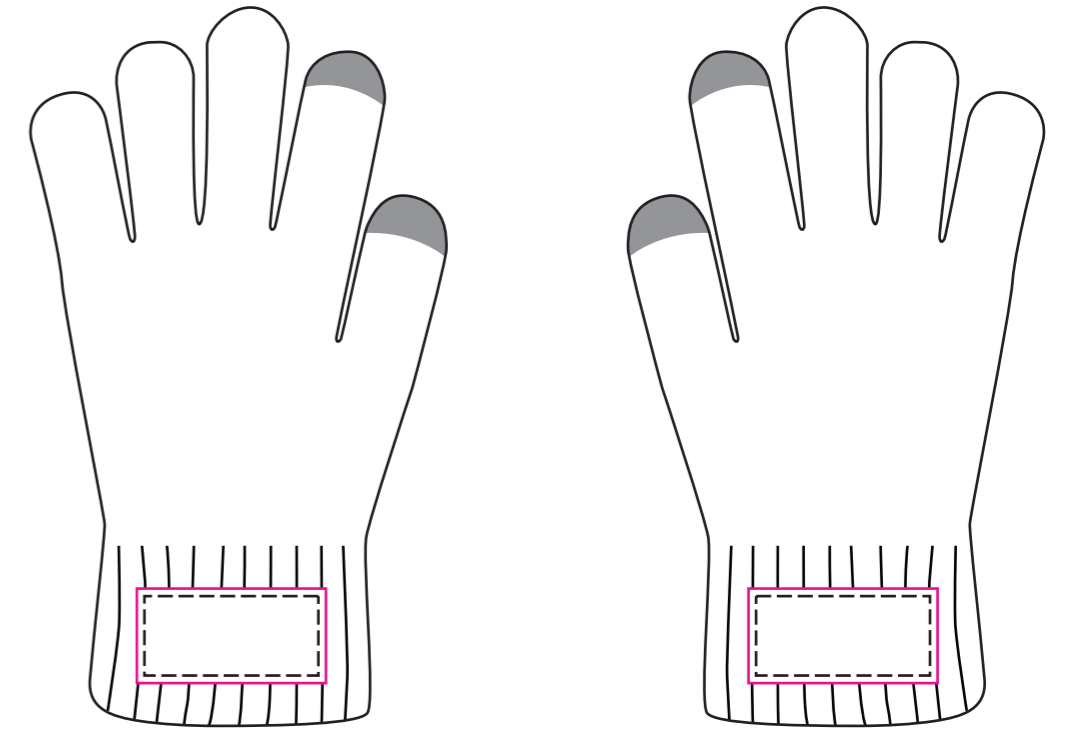

— Knife line
 — Safe print area
 — Bleed area

Size:M

Left Hand

Right Hand

Size:L

Left Hand

Right Hand

Print Size: Full Size
Shown at 60% actual size

Alphabet Code	XS	S	M	L	XL
Palm Circumference	16-18cm	18-20cm	20-22cm	22-24cm	24-26cm
Glove Length	19±1cm	21±1cm	23±1cm	25±1cm	27±1cm
Palm Width	7.5±1cm	8±1cm	8.5±1cm	9±1cm	9.5±1cm

- Knife line
- Safe print area
- Bleed area

Size:XL

Left Hand

Right Hand

Woven label
Option 1

Left Hand

Right Hand

Woven label
Option 2

Left Hand

Right Hand

Print size:50mm(W) x 25mm(H)

Shown at 50% actual size