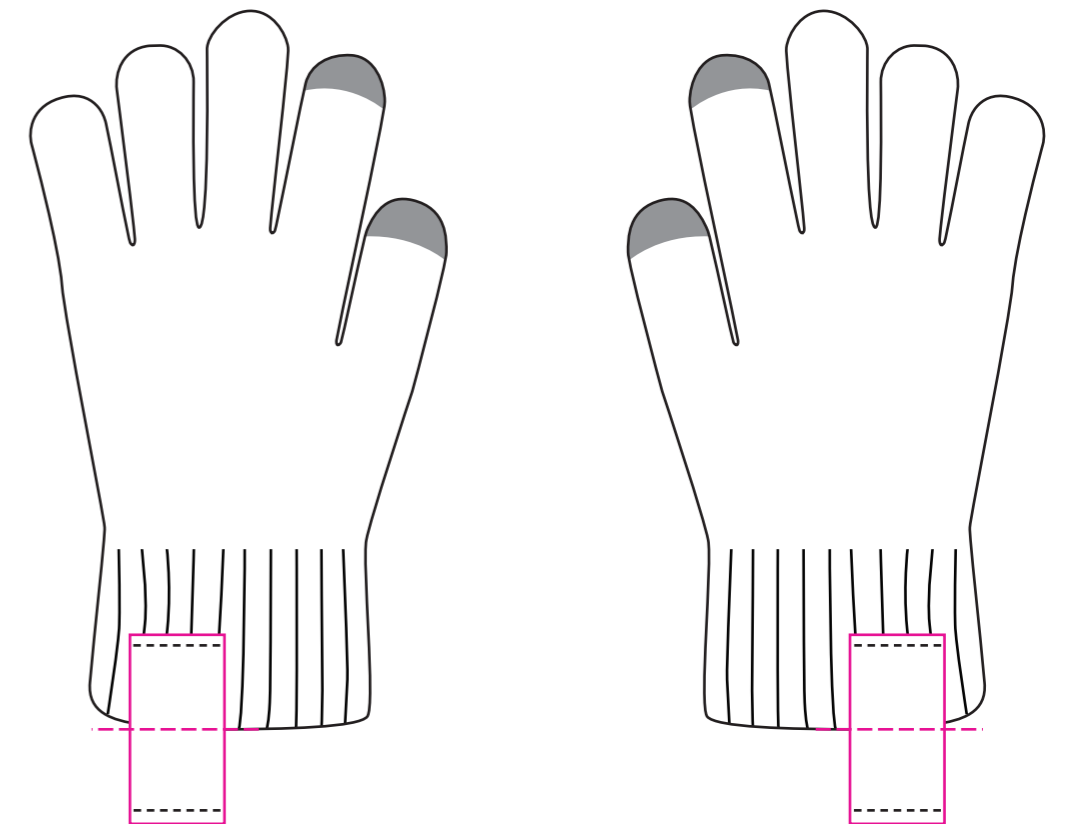

— Knife line
 — Safe print area
 — Bleed area

Size:M

Left Hand

Right Hand

Size:L

Left Hand

Right Hand

Print Size: Full Size
Shown at 60% actual size

Alphabet Code	XS	S	M	L	XL
Palm Circumference	16-18cm	18-20cm	20-22cm	22-24cm	24-26cm
Glove Length	19±1cm	21±1cm	23±1cm	25±1cm	27±1cm
Palm Width	7.5±1cm	8±1cm	8.5±1cm	9±1cm	9.5±1cm

- Knife line
- Safe print area
- Bleed area

Size:XL

Left Hand

Right Hand

Woven label
Option 1

Left Hand

Right Hand

Woven label
Option 2

Left Hand

Right Hand

Print size:50mm(W) x 25mm(H)

Shown at 50% actual size