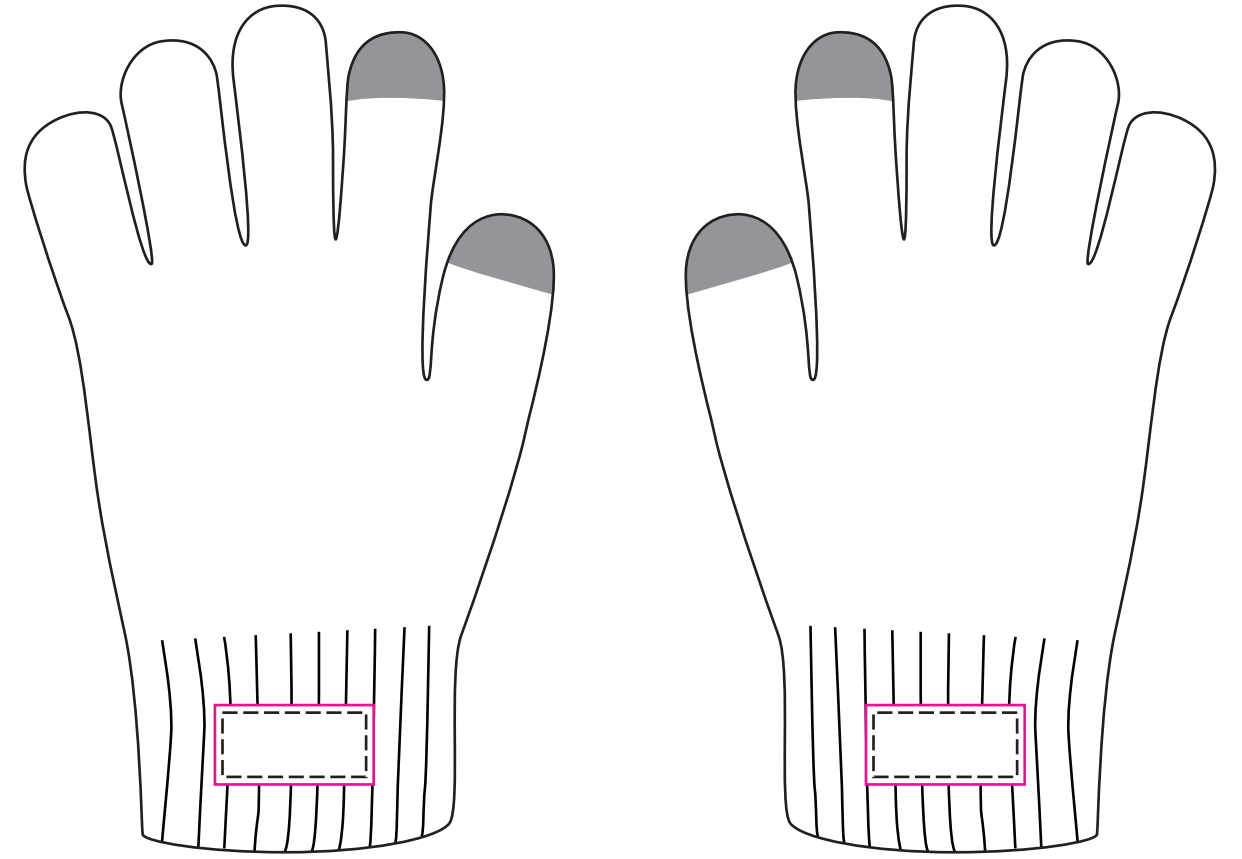

Product: PCHL029  
 Product Size: Size S - Palm Circumference: 11-13cm; Glove Length: 15±1cm; Age: 4-5Y; Palm Width: 7.5±1cm;  
 Size M - Palm Circumference: 13-15cm; Glove Length: 17±1cm; Age: 6-7Y; Palm Width: 8±1cm;  
 Size L - Palm Circumference: 15-17cm; Glove Length: 19±1cm; Age: 8-9Y; Palm Width: 8.5±1cm;  
 Decoration Options: Jacquard craft

Size:S

Size:M

Left Hand

Right Hand

Left Hand

Right Hand

Print Size: Full Size  
 Shown at 70% actual size

Alphabet Code	S	M	L
Palm Circumference	11-13cm	13-15cm	15-17cm
Glove Length	15±1cm	17±1cm	19±1cm
Age	4-5Y	6-7Y	8-9Y
Palm Width	7.5±1cm	8±1cm	8.5±1cm

- Knife line
- Safe print area
- Bleed area

Size:L

Left Hand

Right Hand

Woven label  
Option 1

Left Hand

Right Hand

Woven label  
Option 2

Left Hand

Right Hand

Print size:30mm(W) x 15mm(H)  
Shown at 70% actual size