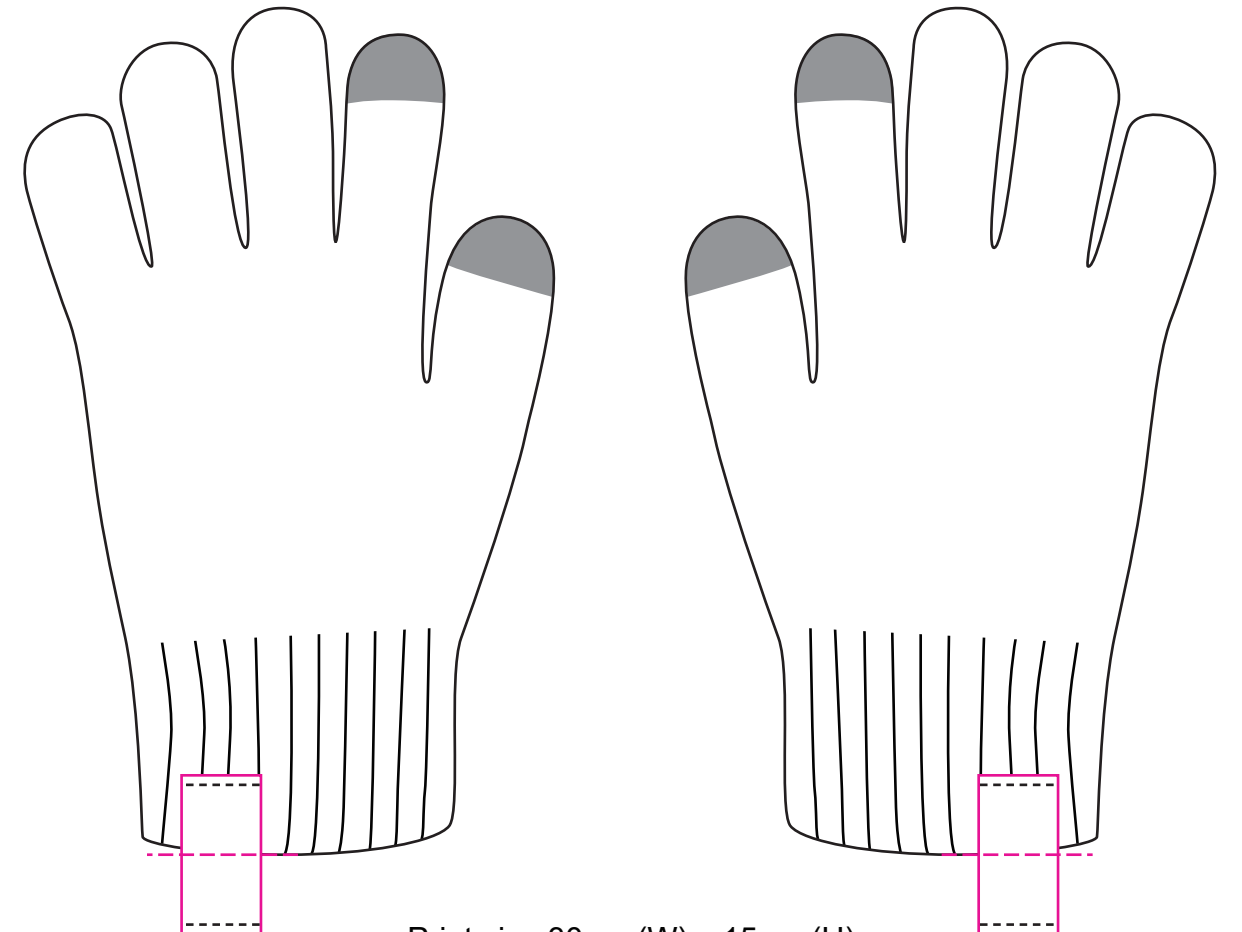

Product: PCHL029  
 Product Size: Size S - Palm Circumference: 11-13cm; Glove Length: 15±1cm; Age: 4-5Y; Palm Width: 7.5±1cm;  
 Size M - Palm Circumference: 13-15cm; Glove Length: 17±1cm; Age: 6-7Y; Palm Width: 8±1cm;  
 Size L - Palm Circumference: 15-17cm; Glove Length: 19±1cm; Age: 8-9Y; Palm Width: 8.5±1cm;  
 Decoration Options: Jacquard craft

Size:S

Size:M

Left Hand

Right Hand

Left Hand

Right Hand

Print Size: Full Size  
 Shown at 70% actual size

Alphabet Code	S	M	L
Palm Circumference	11-13cm	13-15cm	15-17cm
Glove Length	15±1cm	17±1cm	19±1cm
Age	4-5Y	6-7Y	8-9Y
Palm Width	7.5±1cm	8±1cm	8.5±1cm

- Knife line
- Safe print area
- Bleed area

Size:L

Left Hand

Right Hand

Woven label  
Option 1

Left Hand

Right Hand

Woven label  
Option 2

Left Hand

Right Hand

Print size:30mm(W) x 15mm(H)  
Shown at 70% actual size