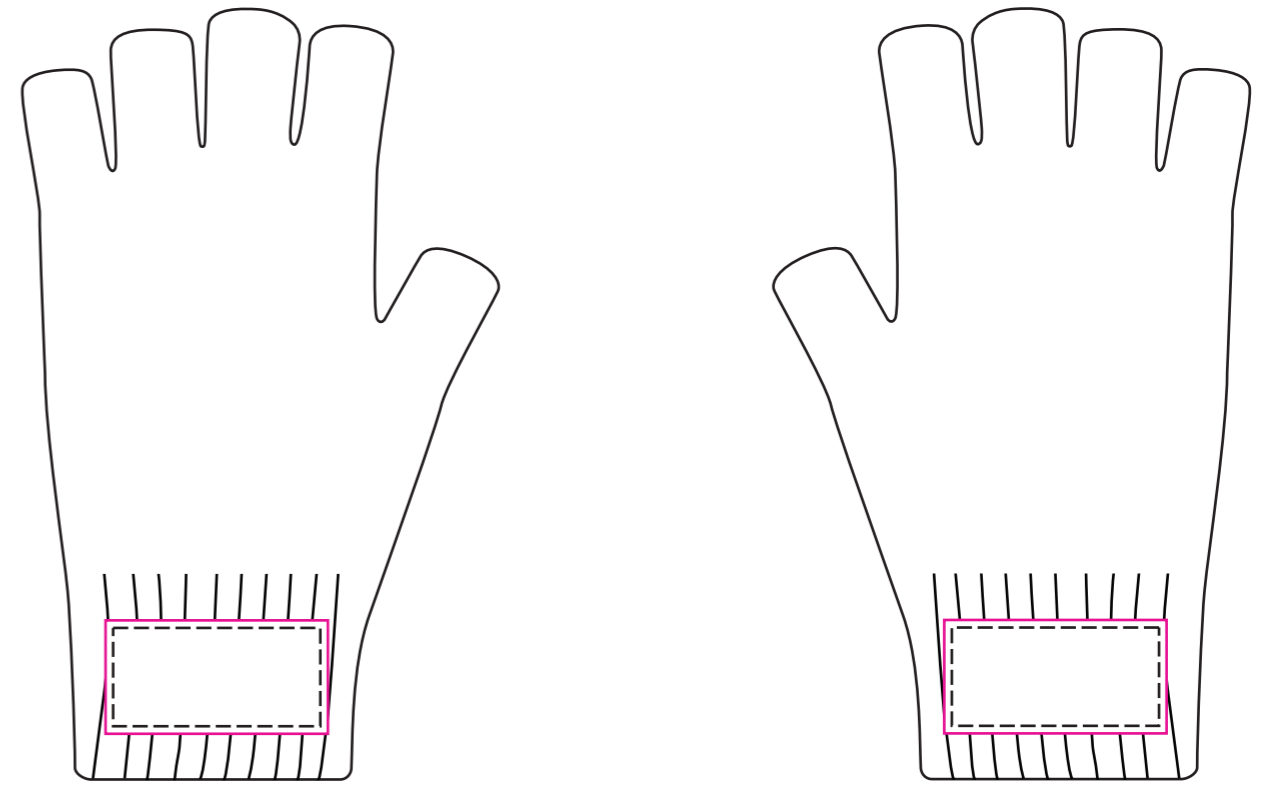

Size:XS

Size:S

Left Hand

Right Hand

Left Hand

Right Hand

Print Size: Full Size
 Shown at 60% actual size

Alphabet Code	XS	S	M	L	XL
Palm Circumference	16-18cm	18-20cm	20-22cm	22-24cm	24-26cm
Glove Length	17±1cm	19±1cm	21±1cm	23±1cm	25±1cm
Palm Width	7.5±1cm	8.5±1cm	9.5±1cm	10.5±1cm	11.5±1cm

— Knife line
 — Safe print area
 — Bleed area

Size:M

Left Hand

Right Hand

Size:L

Left Hand

Right Hand

Print Size: Full Size
Shown at 50% actual size

Alphabet Code	XS	S	M	L	XL
Palm Circumference	16-18cm	18-20cm	20-22cm	22-24cm	24-26cm
Glove Length	17±1cm	19±1cm	21±1cm	23±1cm	25±1cm
Palm Width	7.5±1cm	8.5±1cm	9.5±1cm	10.5±1cm	11.5±1cm

- Knife line
- Safe print area
- Bleed area

Size:XL

Left Hand

Right Hand

Woven label
Option 1

Left Hand

Right Hand

Woven label
Option 2

Print size:49mm(W) x 25mm(H)
Shown at 60% actual size