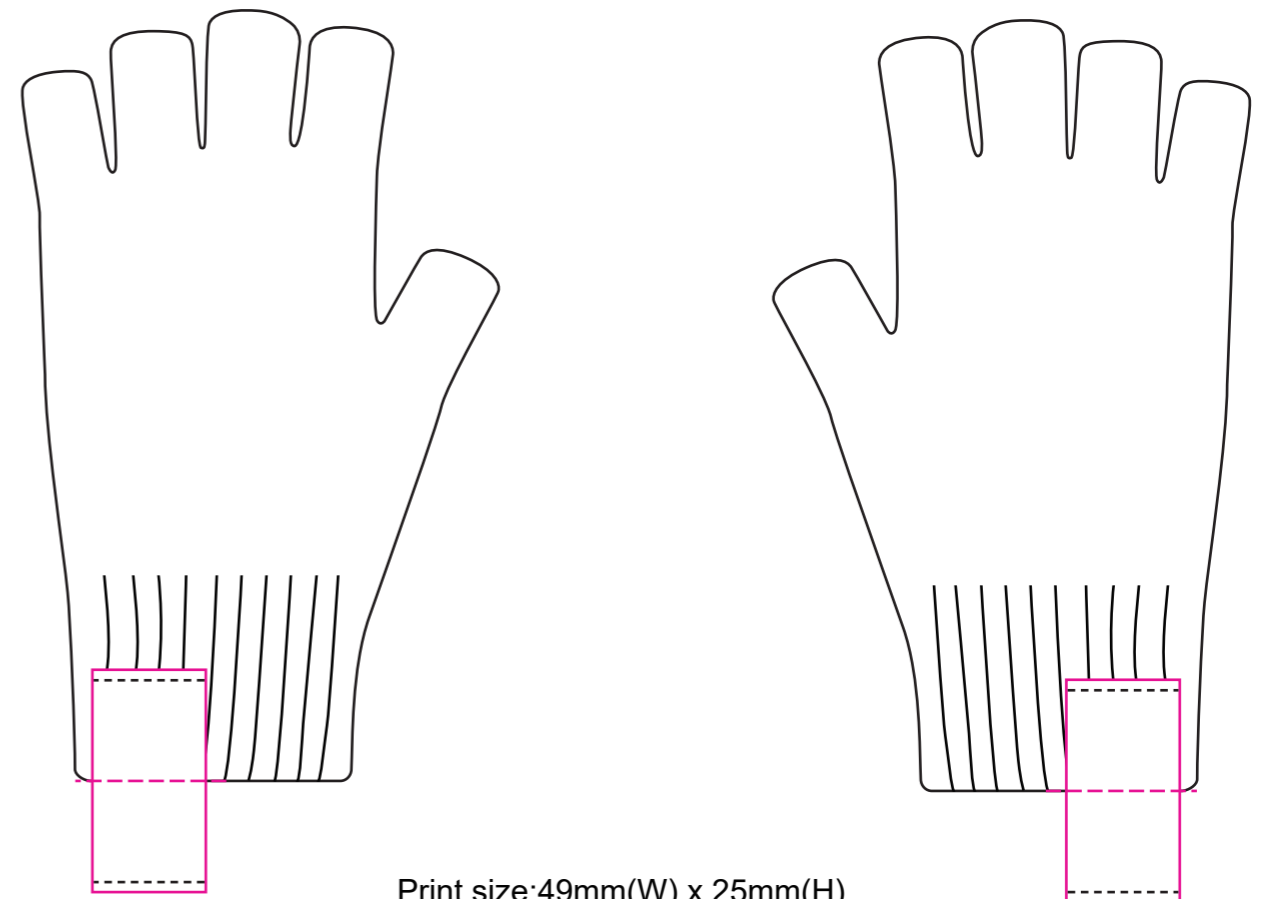

Size:XS

Size:S

Left Hand

Right Hand

Left Hand

Right Hand

Print Size: Full Size
 Shown at 60% actual size

Alphabet Code	XS	S	M	L	XL
Palm Circumference	16-18cm	18-20cm	20-22cm	22-24cm	24-26cm
Glove Length	17±1cm	19±1cm	21±1cm	23±1cm	25±1cm
Palm Width	7.5±1cm	8.5±1cm	9.5±1cm	10.5±1cm	11.5±1cm

— Knife line
 — Safe print area
 — Bleed area

Size:M

Left Hand

Right Hand

Size:L

Left Hand

Right Hand

Print Size: Full Size
Shown at 50% actual size

Alphabet Code	XS	S	M	L	XL
Palm Circumference	16-18cm	18-20cm	20-22cm	22-24cm	24-26cm
Glove Length	17±1cm	19±1cm	21±1cm	23±1cm	25±1cm
Palm Width	7.5±1cm	8.5±1cm	9.5±1cm	10.5±1cm	11.5±1cm

- Knife line
- Safe print area
- Bleed area

Size:XL

Left Hand

Right Hand

Woven label
Option 1

Left Hand

Right Hand

Woven label
Option 2

Print size:49mm(W) x 25mm(H)
Shown at 60% actual size