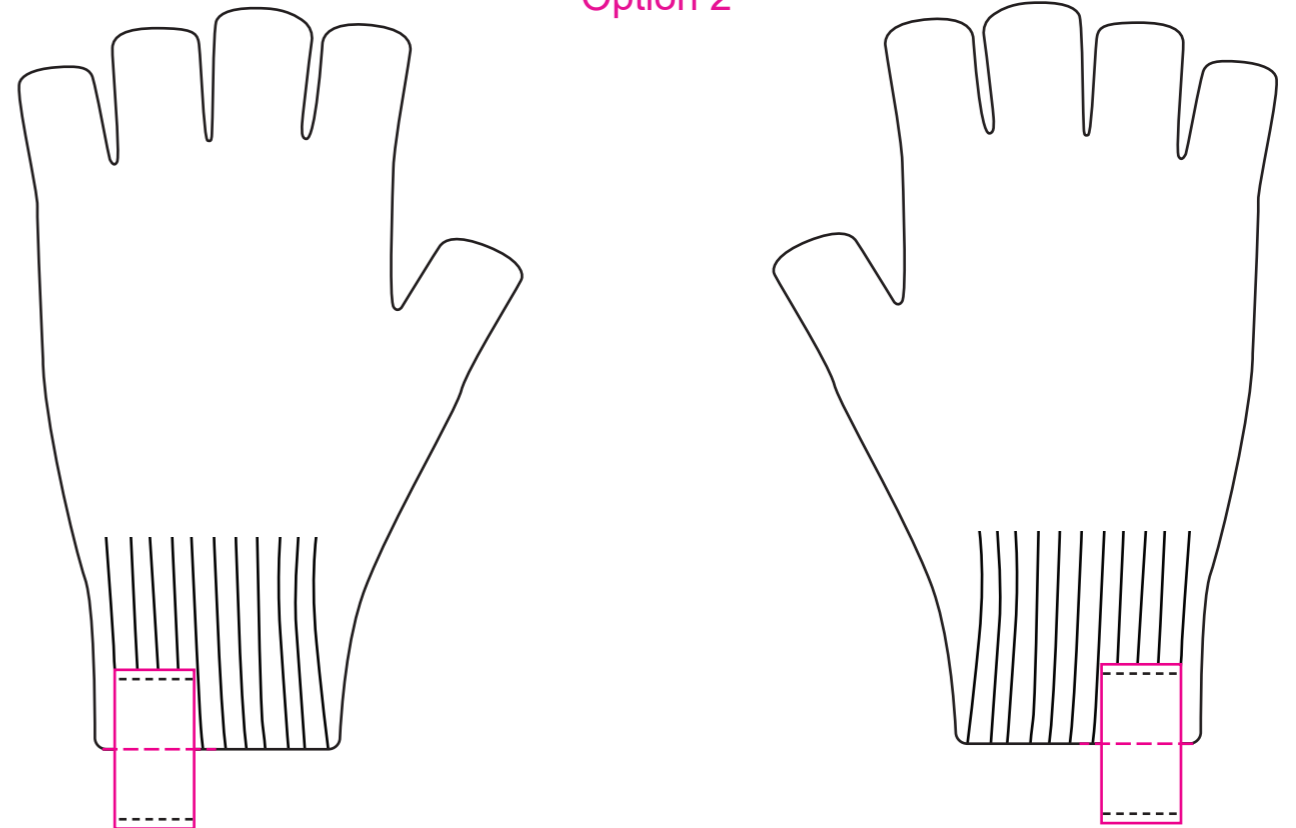

Product: PCHL031
 Product Size: Size S - Palm Circumference: 11-12.5cm; Glove Length: 13±1cm; Age: 4-5Y; Palm Width: 6.5±1cm;
 Size M - Palm Circumference: 12.5-14cm; Glove Length: 15±1cm; Age: 6-7Y; Palm Width: 7±1cm;
 Size L - Palm Circumference: 14-16cm; Glove Length: 16±1cm; Age: 8-9Y; Palm Width: 7.5±1cm;
 Decoration Options: Jacquard craft

Size:S

Size:M

Left Hand

Right Hand

Left Hand

Right Hand

Print Size: Full Size
 Shown at 60% actual size

Alphabet Code	S	M	L
Palm Circumference	11-12.5cm	12.5-14cm	14-16cm
Glove Length	13±1cm	15±1cm	16±1cm
Age	4-5Y	6-7Y	8-9Y
Palm Width	6.5±1cm	7±1cm	7.5±1cm

- Knife line
- Safe print area
- Bleed area

Size:L

Left Hand

Right Hand

Woven label
Option 1

Left Hand

Right Hand

Woven label
Option 2

Print size:30mm(W) x 15mm(H)
Shown at 70% actual size