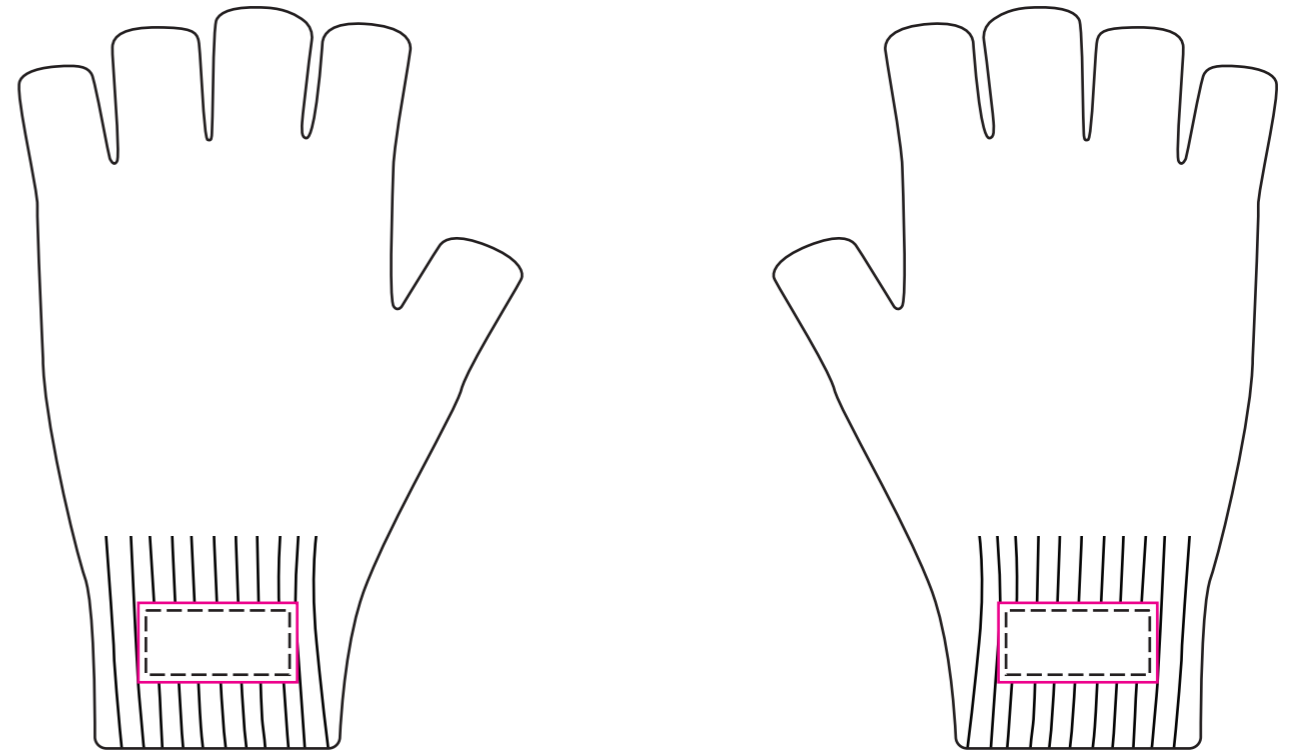

Product: PCHL031
 Product Size: Size S - Palm Circumference: 11-12.5cm; Glove Length: 13±1cm; Age: 4-5Y; Palm Width: 6.5±1cm;
 Size M - Palm Circumference: 12.5-14cm; Glove Length: 15±1cm; Age: 6-7Y; Palm Width: 7±1cm;
 Size L - Palm Circumference: 14-16cm; Glove Length: 16±1cm; Age: 8-9Y; Palm Width: 7.5±1cm;
 Decoration Options: Jacquard craft

Size:S

Size:M

Left Hand

Right Hand

Left Hand

Right Hand

Print Size: Full Size
 Shown at 60% actual size

Alphabet Code	S	M	L
Palm Circumference	11-12.5cm	12.5-14cm	14-16cm
Glove Length	13±1cm	15±1cm	16±1cm
Age	4-5Y	6-7Y	8-9Y
Palm Width	6.5±1cm	7±1cm	7.5±1cm

- Knife line
- Safe print area
- Bleed area

Size:L

Left Hand

Right Hand

Woven label
Option 1

Left Hand

Right Hand

Woven label
Option 2

Print size:30mm(W) x 15mm(H)
Shown at 70% actual size