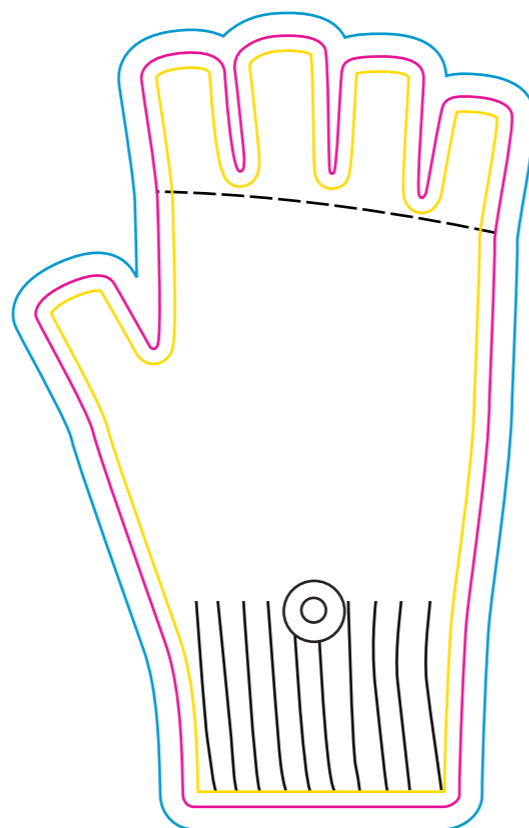

Product: PCHL036  
 Product Size: Size XS - Palm Circumference: 16-18cm; Glove Length: 17±1cm; Palm Width: 7.5±1cm;  
 Size S - Palm Circumference: 18-20cm; Glove Length: 19±1cm; Palm Width: 8.5±1cm;  
 Size M - Palm Circumference: 20-22cm; Glove Length: 21±1cm; Palm Width: 9.5±1cm;  
 Size L - Palm Circumference: 22-24cm; Glove Length: 23±1cm; Palm Width: 10.5±1cm;  
 Size XL - Palm Circumference: 24-26cm; Glove Length: 25±1cm; Palm Width: 11.5±1cm;  
 Decoration Options: Jacquard craft

Size:XS

Size:S

Left Hand

Right Hand

Left Hand

Right Hand

Print Size: Full Size  
 Shown at 60% actual size

Alphabet Code	XS	S	M	L	XL
Palm Circumference	16-18cm	18-20cm	20-22cm	22-24cm	24-26cm
Glove Length	17±1cm	19±1cm	21±1cm	23±1cm	25±1cm
Palm Width	7.5±1cm	8.5±1cm	9.5±1cm	10.5±1cm	11.5±1cm

— Knife line  
 — Safe print area  
 — Bleed area

Size:M

Size:L

Left Hand

Right Hand

Left Hand

Right Hand

Print Size: Full Size  
Shown at 60% actual size

Print size:49mm(W) x 25mm(H)  
Shown at 60% actual size