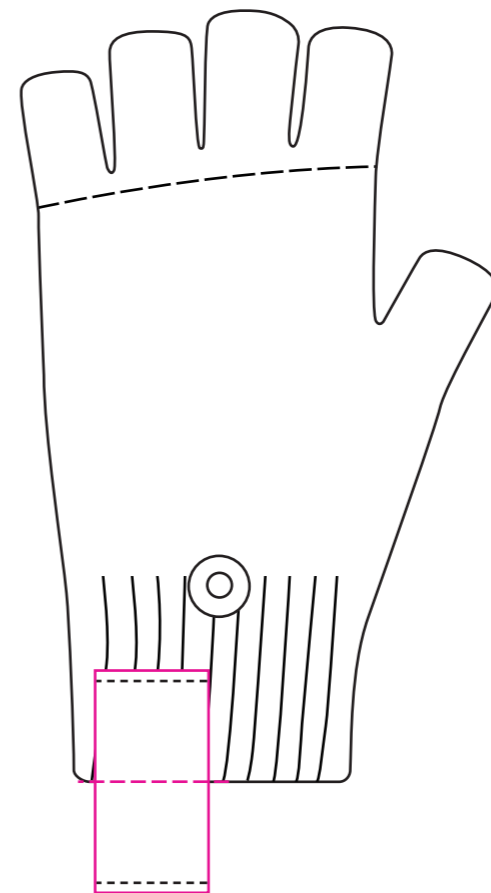

Size:XS

Size:S

Left Hand

Right Hand

Left Hand

Right Hand

Print Size: Full Size  
 Shown at 60% actual size

Alphabet Code	XS	S	M	L	XL
Palm Circumference	16-18cm	18-20cm	20-22cm	22-24cm	24-26cm
Glove Length	17±1cm	19±1cm	21±1cm	23±1cm	25±1cm
Palm Width	7.5±1cm	8.5±1cm	9.5±1cm	10.5±1cm	11.5±1cm

— Knife line  
 — Safe print area  
 — Bleed area

Size:M

Size:L

Left Hand

Right Hand

Left Hand

Right Hand

Print Size: Full Size  
Shown at 60% actual size

Size:XL

Left Hand

Right Hand

Left Hand

Right Hand

Woven label  
Option 2

Left Hand

Right Hand

Print size:49mm(W) x 25mm(H)  
Shown at 60% actual size