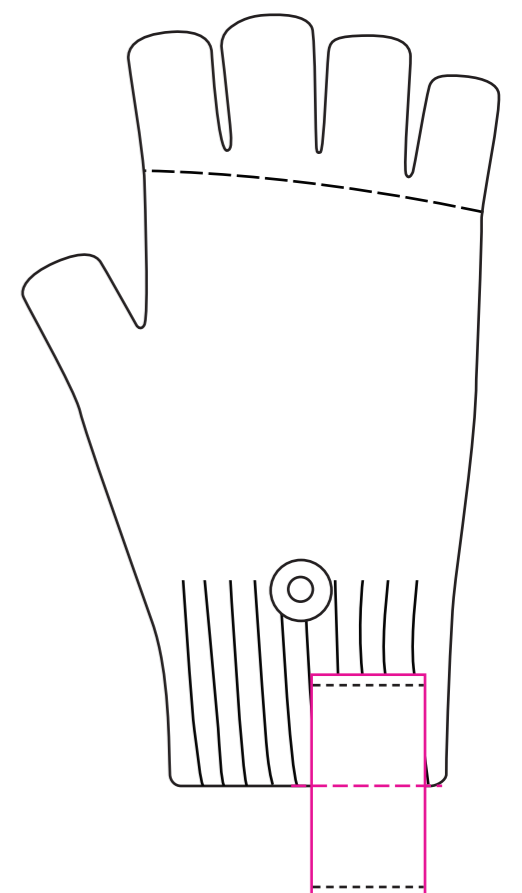

Size:XS

Size:S

Left Hand

Right Hand

Left Hand

Right Hand

Print Size: Full Size  
 Shown at 60% actual size

Alphabet Code	XS	S	M	L	XL
Palm Circumference	16-18cm	18-20cm	20-22cm	22-24cm	24-26cm
Glove Length	17±1cm	19±1cm	21±1cm	23±1cm	25±1cm
Palm Width	7.5±1cm	8.5±1cm	9.5±1cm	10.5±1cm	11.5±1cm

— Knife line  
 — Safe print area  
 — Bleed area

Size:M

Size:L

Left Hand

Right Hand

Left Hand

Right Hand

Print Size: Full Size  
Shown at 60% actual size

Size:XL

Left Hand

Right Hand

Left Hand

Right Hand

Woven label  
Option 2

Left Hand

Right Hand

Print size:49mm(W) x 25mm(H)  
Shown at 60% actual size