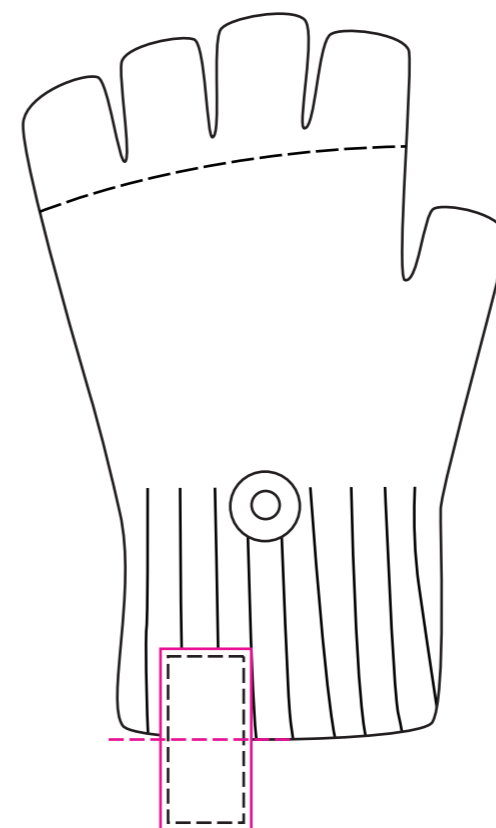

Product: PCHL037
 Product Size: Size S - Palm Circumference: 11-12.5cm; Glove Length: 13±1cm; Age: 4-5Y; Palm Width: 6±1cm;
 Size M - Palm Circumference: 12.5-14cm; Glove Length: 15±1cm; Age: 6-7Y; Palm Width: 7±1cm;
 Size L - Palm Circumference: 14-16cm; Glove Length: 16±1cm; Age: 8-9Y; Palm Width: 8±1cm;
 Decoration Options: Jacquard craft

Size:S

Size:M

Left Hand

Right Hand

Left Hand

Right Hand

Print Size: Full Size
 Shown at 70% actual size

Alphabet Code	S	M	L
Palm Circumference	11-12.5cm	12.5-14cm	14-16cm
Glove Length	13±1cm	15±1cm	16±1cm
Age	4-5Y	6-7Y	8-9Y
Palm Width	6±1cm	7±1cm	8±1cm

- Knife line
- Safe print area
- Bleed area

Size:L

Left Hand

Right Hand

Woven label
Option 1

Left Hand

Right Hand

Woven label
Option 2

Left Hand

Right Hand

Print size:30mm(W) x 15mm(H)

Shown at 80% actual size