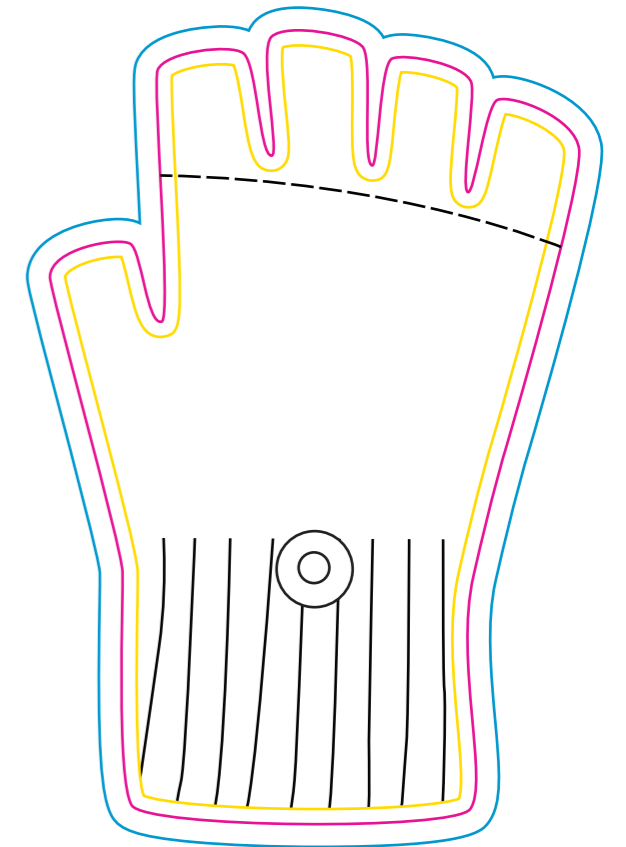

Product: PCHL037
 Product Size: Size S - Palm Circumference: 11-12.5cm; Glove Length: 13±1cm; Age: 4-5Y; Palm Width: 6±1cm;
 Size M - Palm Circumference: 12.5-14cm; Glove Length: 15±1cm; Age: 6-7Y; Palm Width: 7±1cm;
 Size L - Palm Circumference: 14-16cm; Glove Length: 16±1cm; Age: 8-9Y; Palm Width: 8±1cm;
 Decoration Options: Jacquard craft

Size:S

Size:M

Left Hand

Right Hand

Left Hand

Right Hand

Print Size: Full Size
 Shown at 70% actual size

Alphabet Code	S	M	L
Palm Circumference	11-12.5cm	12.5-14cm	14-16cm
Glove Length	13±1cm	15±1cm	16±1cm
Age	4-5Y	6-7Y	8-9Y
Palm Width	6±1cm	7±1cm	8±1cm

- Knife line
- Safe print area
- Bleed area

Size:L

Left Hand

Right Hand

Woven label
Option 1

Left Hand

Right Hand

Woven label
Option 2

Left Hand

Right Hand

Print size:30mm(W) x 15mm(H)

Shown at 80% actual size