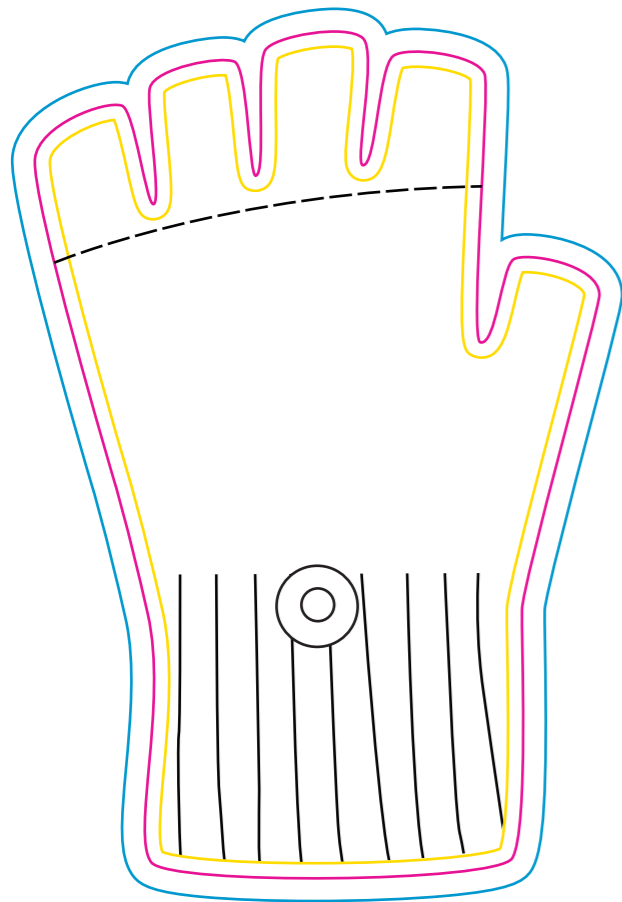

Product: PCHL037
 Product Size: Size S - Palm Circumference: 11-12.5cm; Glove Length: 13±1cm; Age: 4-5Y; Palm Width: 6±1cm;
 Size M - Palm Circumference: 12.5-14cm; Glove Length: 15±1cm; Age: 6-7Y; Palm Width: 7±1cm;
 Size L - Palm Circumference: 14-16cm; Glove Length: 16±1cm; Age: 8-9Y; Palm Width: 8±1cm;
 Decoration Options: Jacquard craft

Size:S

Size:M

Left Hand

Right Hand

Left Hand

Right Hand

Print Size: Full Size
 Shown at 70% actual size

Alphabet Code	S	M	L
Palm Circumference	11-12.5cm	12.5-14cm	14-16cm
Glove Length	13±1cm	15±1cm	16±1cm
Age	4-5Y	6-7Y	8-9Y
Palm Width	6±1cm	7±1cm	8±1cm

- Knife line
- Safe print area
- Bleed area

Size:L

Left Hand

Right Hand

Woven label
Option 1

Left Hand

Right Hand

Woven label
Option 2

Left Hand

Right Hand

Print size:30mm(W) x 15mm(H)

Shown at 80% actual size