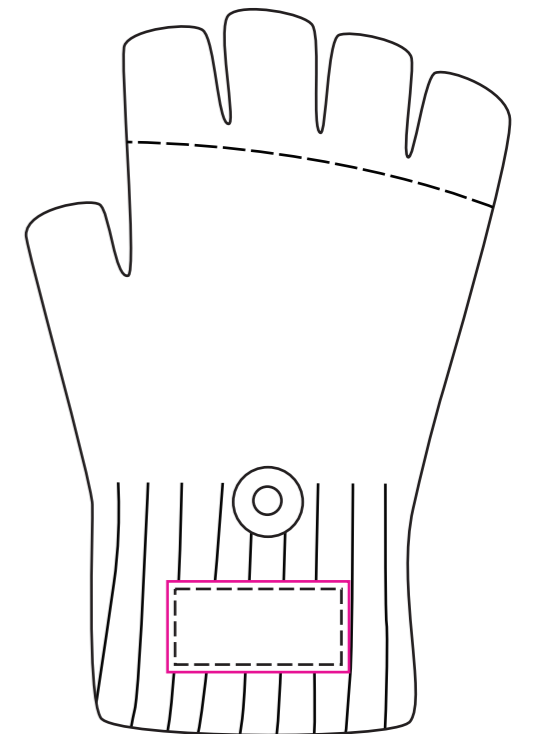

Product: PCHL037
 Product Size: Size S - Palm Circumference: 11-12.5cm; Glove Length: 13±1cm; Age: 4-5Y; Palm Width: 6±1cm;
 Size M - Palm Circumference: 12.5-14cm; Glove Length: 15±1cm; Age: 6-7Y; Palm Width: 7±1cm;
 Size L - Palm Circumference: 14-16cm; Glove Length: 16±1cm; Age: 8-9Y; Palm Width: 8±1cm;
 Decoration Options: Jacquard craft

Size:S

Size:M

Left Hand

Right Hand

Left Hand

Right Hand

Print Size: Full Size
 Shown at 70% actual size

Alphabet Code	S	M	L
Palm Circumference	11-12.5cm	12.5-14cm	14-16cm
Glove Length	13±1cm	15±1cm	16±1cm
Age	4-5Y	6-7Y	8-9Y
Palm Width	6±1cm	7±1cm	8±1cm

- Knife line
- Safe print area
- Bleed area

Size:L

Left Hand

Right Hand

Woven label
Option 1

Left Hand

Right Hand

Woven label
Option 2

Left Hand

Right Hand

Print size:30mm(W) x 15mm(H)

Shown at 80% actual size