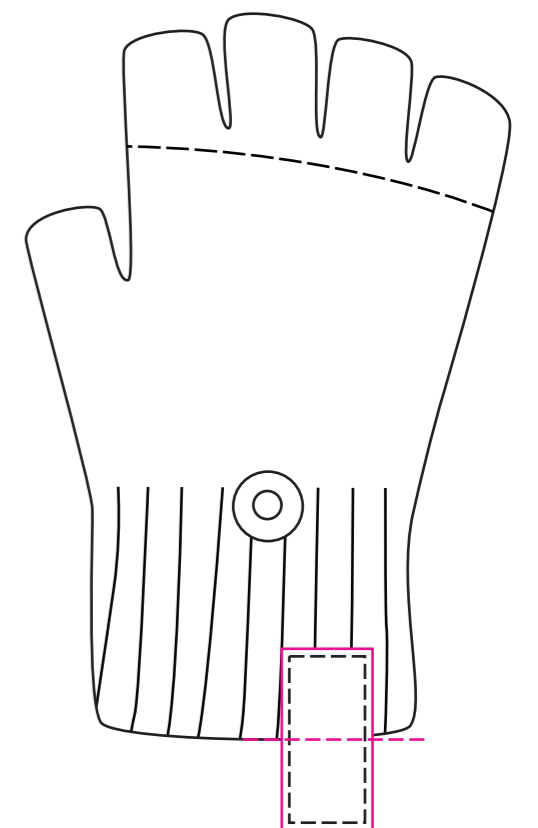

Product: PCHL037
 Product Size: Size S - Palm Circumference: 11-12.5cm; Glove Length: 13±1cm; Age: 4-5Y; Palm Width: 6±1cm;
 Size M - Palm Circumference: 12.5-14cm; Glove Length: 15±1cm; Age: 6-7Y; Palm Width: 7±1cm;
 Size L - Palm Circumference: 14-16cm; Glove Length: 16±1cm; Age: 8-9Y; Palm Width: 8±1cm;
 Decoration Options: Jacquard craft

Size:S

Size:M

Left Hand

Right Hand

Left Hand

Right Hand

Print Size: Full Size
 Shown at 70% actual size

Alphabet Code	S	M	L
Palm Circumference	11-12.5cm	12.5-14cm	14-16cm
Glove Length	13±1cm	15±1cm	16±1cm
Age	4-5Y	6-7Y	8-9Y
Palm Width	6±1cm	7±1cm	8±1cm

- Knife line
- Safe print area
- Bleed area

Size:L

Left Hand

Right Hand

Woven label
Option 1

Left Hand

Right Hand

Woven label
Option 2

Left Hand

Right Hand

Print size:30mm(W) x 15mm(H)

Shown at 80% actual size