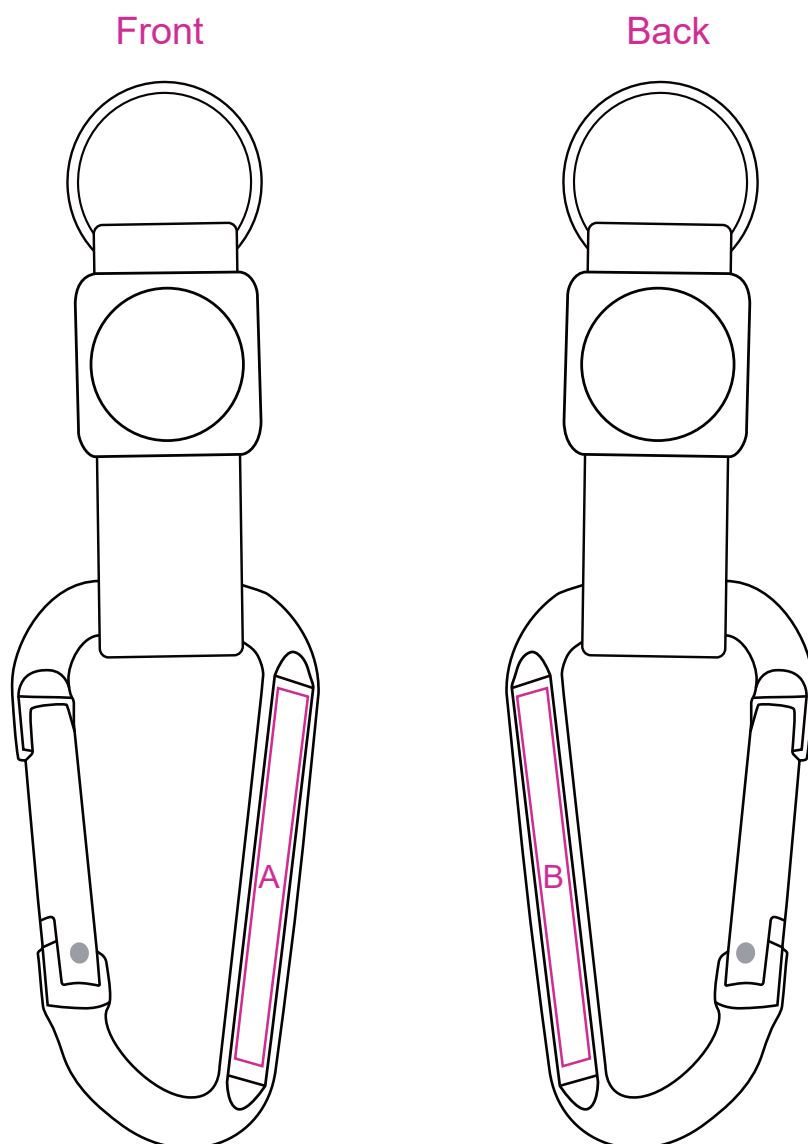

Product: PCHL092
Product Size: 35cm(L)x38cm(W) x11cm(H)
Decoration Options: Screen Print, Heat Transfer Full Colour

A:Print Size: 50mm(L) x 4mm(W)

B:Print Size: 50mm(L) x 4mm(W)

Shown At 100% Actual Size