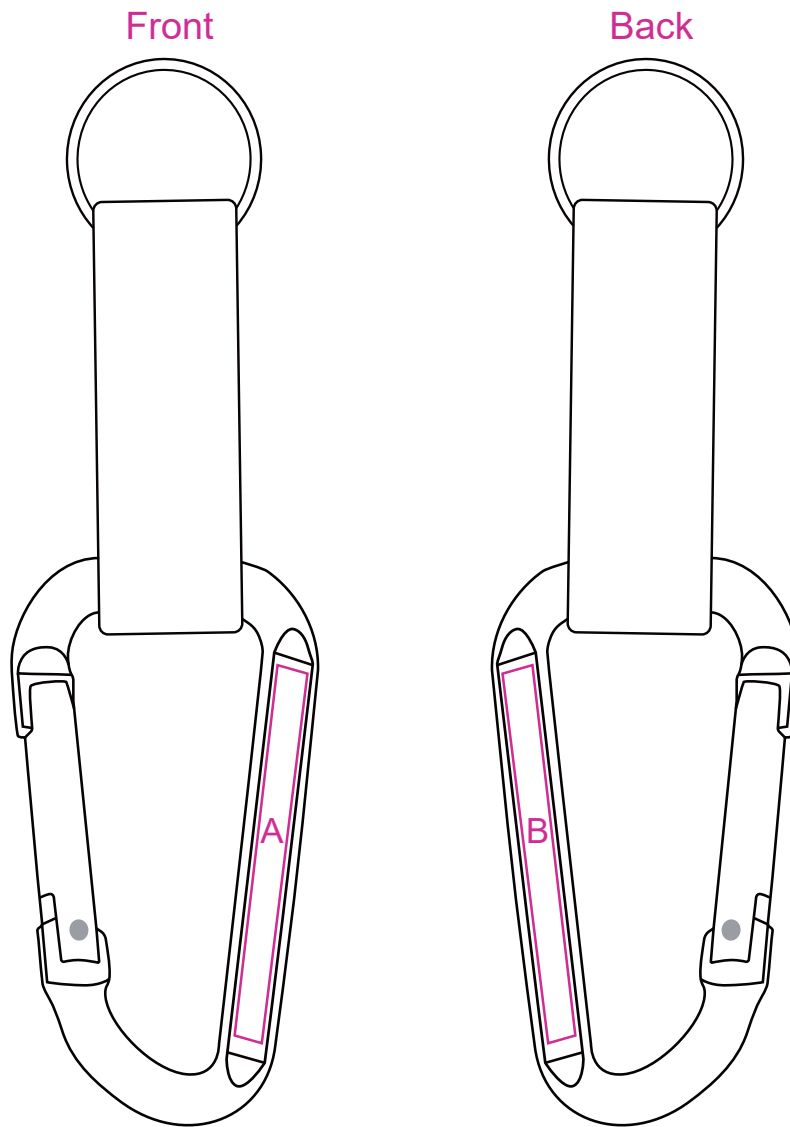

Product: PCHL093
Product Size: 140.5mm(L)x 40mm(W) x 12.5mm(H)
Decoration Options: Engraving

A:Print Size: 50mm(L) x 4mm(W)

B:Print Size: 50mm(L) x 4mm(W)

Shown At 100% Actual Size