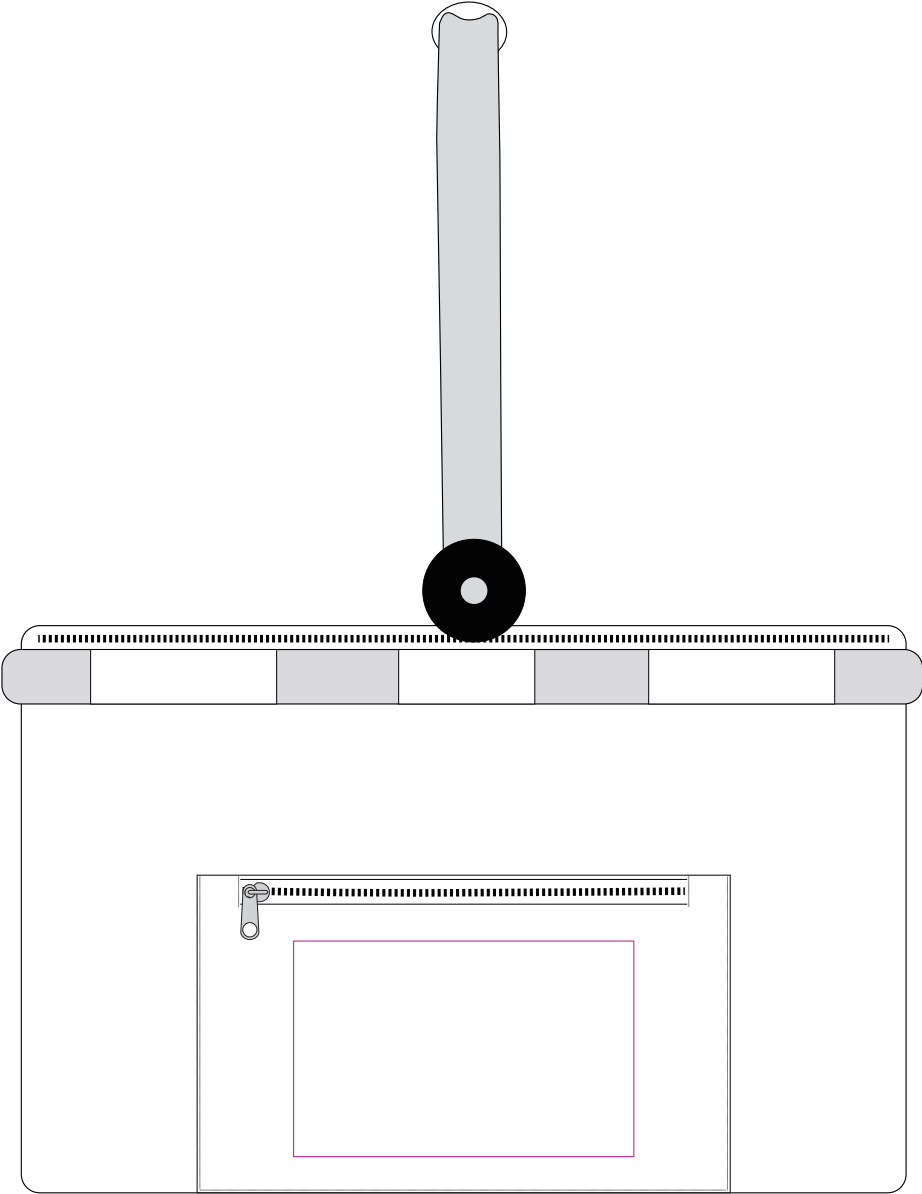

Product: PCHO001
Product Size: 43cm(L)x27cm(W)x25cm(H)
Decoration Options: Screen print, Heat Transfer

Print size: 150mm(w)x95mm(h)

Shown at 30% actual size