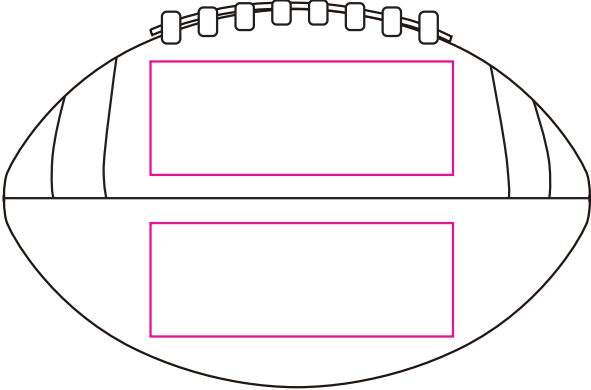

Product: PCHS010
Product Size: 155mm(L)x 100mm(H)
Decoration Options: Debossing

Print size: 80mm(W) x 30mm(H)
Shown at 50% actual size